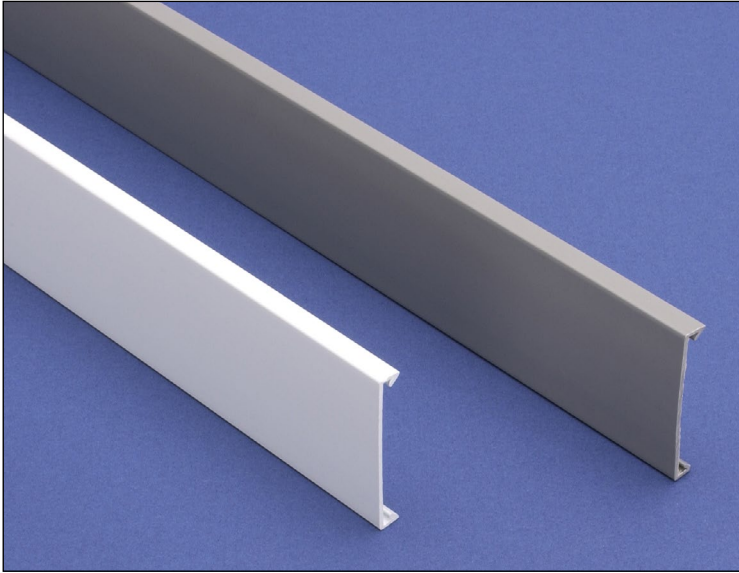

# Wiring Duct Cover

Note: Standard length of covers is 6.56 feet (2m) to fit T1, T1E and TSH duct.