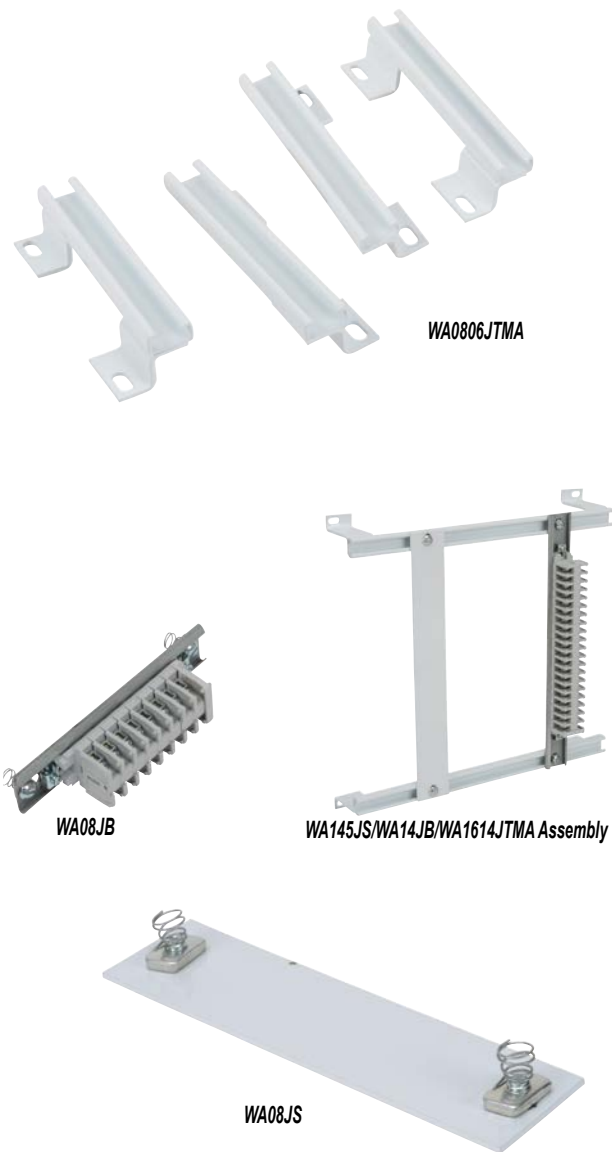

Enclosure Accessories – Terminal Block Mounting

Terminal Block Strips, Brackets, and Straps for all Small JIC NEMA 12 and NEMA 4 Enclosures

Terminal block strips, brackets, and straps provide a strong, versatile means for mounting terminal blocks in Wiegmann JIC enclosures. Easily-installed brackets accommodate the desired number of terminal straps or terminal block strips. Bracket sets consist of two white enamel brackets, which mount on collar studs. Terminal block strips consist of a Buchanan Type MD terminal block for AWG 22 through AWG 10 wire, mounted on a single terminal strap. Terminal block strips attach where desired by spring locking nuts. Order brackets, block strips, and straps by part number shown below.

How To Order

Each enclosure requires one bracket set plus the desired number of terminal straps. The bracket set and the terminal straps must be ordered separately:

- To select the correct terminal strap, determine whether the terminal straps will be mounted parallel to the height or width dimension
- Specify the number of straps desired, checking usable space for enclosure ordered
- To select the correct bracket set, determine whether the bracket will be mounted parallel to height or width dimension of enclosure
 - Refer to chart and specify correct bracket by catalog number

Note: Dimensions in inches [millimeters].

Terminal Block Strip	Price	Dimension Parallel to Strip in [mm]	Terminal Blocks per Strip	Terminal Block Height	Wt.[lb]
WA08JB	\$88.00	8.00 [203]	8	2.75 [70]	0.5
WA10JB	\$104.00	10.00 [254]	12	2.75 [70]	
WA12JB	\$117.00	12.00 [305]	16	4.00 [102]	
WA14JB	\$133.00	14.00 [356]	20	4.00 [102]	1
WA16JB	\$147.00	16.00 [406]	24	4.00 [102]	