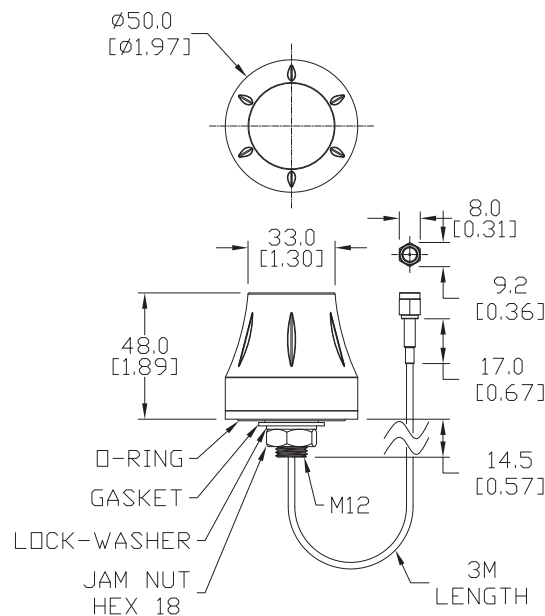

SE-ANT250:

See our website: www.AutomationDirect.com for complete engineering drawings.