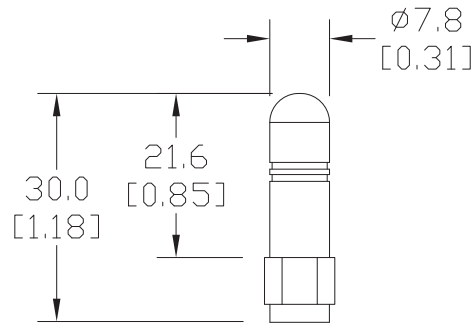

802.11 b/g/n 2.4 GHz WiFi Antenna Specifications		
	<i>SE-ANT210</i>	<i>SE-ANT250</i>
Price	\$8.00	\$39.00
Fits	SE-SL3011-WF	
Antenna Connector	RP-SMA (M)	
Application	802.11 b/g/n	
Impedance	50Ω	
Antenna Type	whip, straight	dome
Cable Length	N/A	3m [9.8 ft]
Frequency Range	2.4–2.5 GHz	2.4–2.5 GHz
Gain	1.8 dBi	1.5 dBi
Height	1.2 in	1.89 in
IP Rating	IP65	IP67
Maximum Power	1W	5W
Mounting Screw Torque	NA	2.94 N·m

Remote Access Solution

2.4GHz WiFi Antennas for SE-SL3011-WF Routers

Dimensions

mm [inches]

SE-ANT210:

SE-ANT250:

See our website: www.AutomationDirect.com for complete engineering drawings.