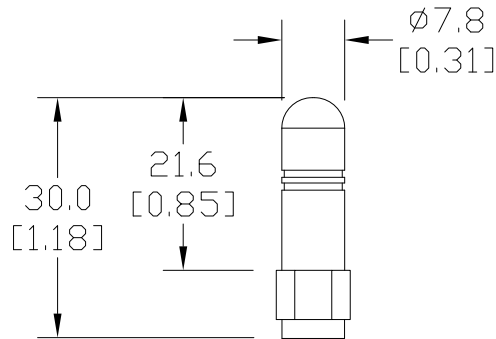

StrideLinx Remote Access Solution

2.4GHz WiFi Antennas for SE-SL3011-WF Routers

Dimensions

mm [inches]

SE-ANT210: