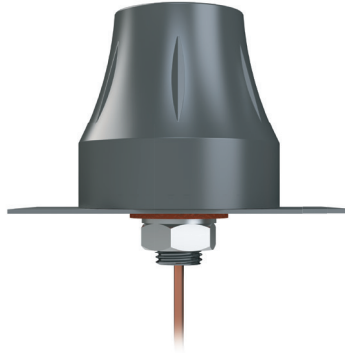

StrideLinx Remote Access Solution

2.4GHz WiFi Antennas for SE-SL3011-WF Routers (1 antenna required)

SE-ANT210 \$8.50

STRIDE whip/straight 2.4 GHz WiFi antenna, IP65, connector mount.

SE-ANT250 \$39.50

STRIDE dome 2.4 GHz WiFi antenna, IP67, panel mount, 9.8ft/3m cable length.

802.11 b/g/n 2.4 GHz WiFi Antenna Specifications		
	SE-ANT210	SE-ANT250
Price	\$8.50	\$39.50
Fits	SE-SL3011-WF	
Antenna Connector	RP-SMA (M)	
Application	802.11 b/g/n	
Impedance	50Ω	
Antenna Type	whip, straight	dome
Cable Length	N/A	3m [9.8 ft]
Frequency Range	2.4-2.5 GHz	2.4-2.5 GHz
Gain	1.8 dBi	1.5 dBi
Height	1.2 in	1.89 in
IP Rating	IP65	IP67
Maximum Power	1W	5W
Mounting Screw Torque	NA	2.94 N·m