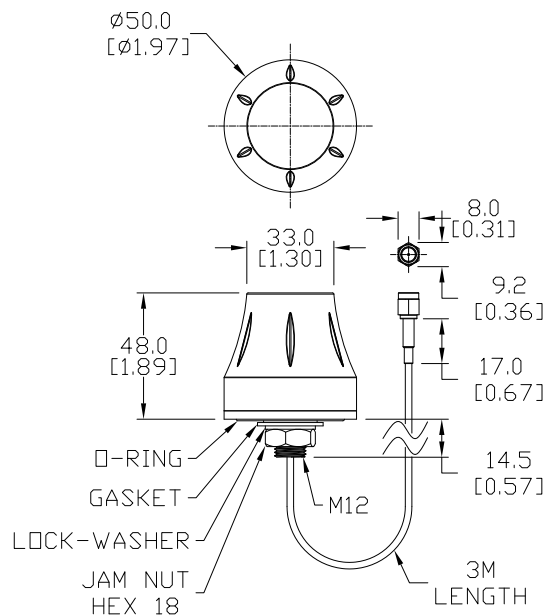

802.11 b/g/n 2.4 GHz WiFi Antenna Specifications		
	<i>SE-ANT210</i>	<i>SE-ANT250</i>
Price	\$9.00	\$42.50
Fits	SE-SL3011-WF	
Antenna Connector	RP-SMA (M)	
Application	802.11 b/g/n	
Impedance	50Ω	
Antenna Type	whip, straight	dome
Cable Length	N/A	3m [9.8 ft]
Frequency Range	2.4-2.5 GHz	2.4-2.5 GHz
Gain	1.8 dBi	1.5 dBi
Height	1.2 in	1.89 in
IP Rating	IP65	IP67
Maximum Power	1W	5W
Mounting Screw Torque	NA	2.94 N·m

StrideLinx Remote Access Solution

2.4GHz WiFi Antennas for SE-SL3011-WF Routers

Dimensions

mm [inches]

SE-ANT210:

SE-ANT250:

See our website: www.AutomationDirect.com for complete engineering drawings.