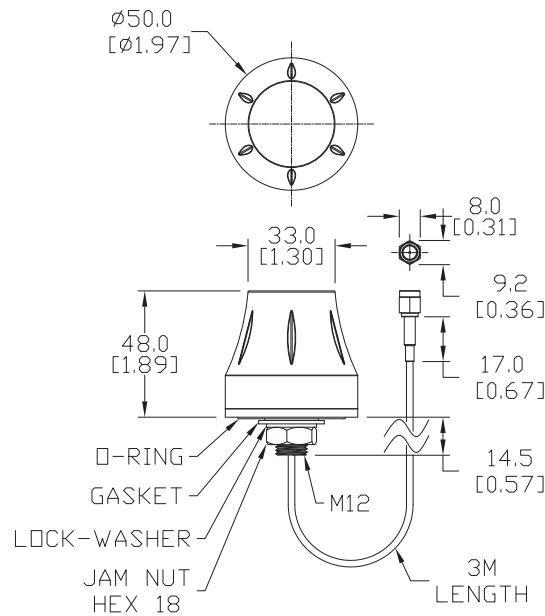

802.11 b/g/n 2.4 GHz WiFi Antenna Specifications		
	<i>SE-ANT210</i>	<i>SE-ANT250</i>
Price	\$8.00	\$39.00
Fits	SE-SL3011-WF	
Antenna Connector	RP-SMA (M)	
Application	802.11 b/g/n	
Impedance	50Ω	
Antenna Type	whip, straight	dome
Cable Length	N/A	3m [9.8 ft]
Frequency Range	2.4–2.5 GHz	2.4–2.5 GHz
Gain	1.8 dBi	1.5 dBi
Height	1.2 in	1.89 in
IP Rating	IP65	IP67
Maximum Power	1W	5W
Mounting Screw Torque	NA	2.94 N·m

Remote Access Solution

2.4GHz WiFi Antennas for SE-SL3011-WF Routers

Dimensions

mm [inches]

SE-ANT210:

SE-ANT250:

See our website: www.AutomationDirect.com for complete engineering drawings.