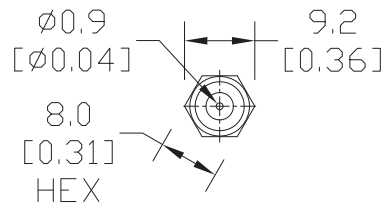

802.11 b/g/n 2.4 GHz WiFi Antenna Specifications		
	<i>SE-ANT210</i>	<i>SE-ANT250</i>
Price	\$8.00	\$39.00
Fits	SE-SL3011-WF	
Antenna Connector	RP-SMA (M)	
Application	802.11 b/g/n	
Impedance	50Ω	
Antenna Type	whip, straight	dome
Cable Length	N/A	3m [9.8 ft]
Frequency Range	2.4–2.5 GHz	2.4–2.5 GHz
Gain	1.8 dBi	1.5 dBi
Height	1.2 in	1.89 in
IP Rating	IP65	IP67
Maximum Power	1W	5W
Mounting Screw Torque	NA	2.94 N·m

Remote Access Solution

2.4GHz WiFi Antennas for SE-SL3011-WF Routers

Dimensions

mm [inches]

SE-ANT210:

SE-ANT250:

See our website: www.AutomationDirect.com for complete engineering drawings.