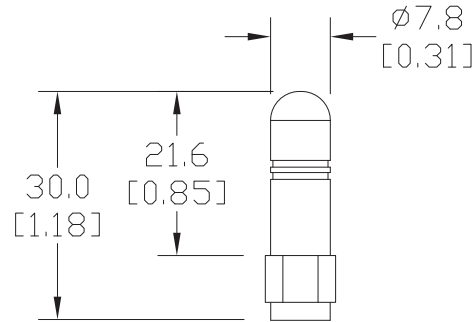

802.11 b/g/n 2.4 GHz WiFi Antenna Specifications		
	SE-ANT210	SE-ANT250
Price	\$8.50	\$39.50
Fits	SE-SL3011-WF	
Antenna Connector	RP-SMA (M)	
Application	802.11 b/g/n	
Impedance	50Ω	
Antenna Type	whip, straight	dome
Cable Length	N/A	3m [9.8 ft]
Frequency Range	2.4-2.5 GHz	2.4-2.5 GHz
Gain	1.8 dBi	1.5 dBi
Height	1.2 in	1.89 in
IP Rating	IP65	IP67
Maximum Power	1W	5W
Mounting Screw Torque	NA	2.94 N·m

StrideLinx Remote Access Solution

2.4GHz WiFi Antennas for SE-SL3011-WF Routers

Dimensions

mm [inches]

SE-ANT210:

SE-ANT250:

See our website: www.AutomationDirect.com for complete engineering drawings.