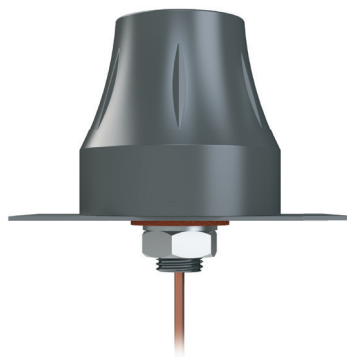

## 2.4GHz WiFi Antennas for SE-SL3011-WF Routers (1 antenna required)

**SE-ANT210 \$8.00**

STRIDE whip/straight 2.4 GHz WiFi antenna, IP65, connector mount.

**SE-ANT250 \$39.00**

STRIDE dome 2.4 GHz WiFi antenna, IP67, panel mount, 9.8ft/3m cable length.

802.11 b/g/n 2.4 GHz WiFi Antenna Specifications		
	SE-ANT210	SE-ANT250
<b>Price</b>	\$8.00	\$39.00
<b>Fits</b>	SE-SL3011-WF	
<b>Antenna Connector</b>	RP-SMA (M)	
<b>Application</b>	802.11 b/g/n	
<b>Impedance</b>	50Ω	
<b>Antenna Type</b>	whip, straight	dome
<b>Cable Length</b>	N/A	3m [9.8 ft]
<b>Frequency Range</b>	2.4–2.5 GHz	2.4–2.5 GHz
<b>Gain</b>	1.8 dBi	1.5 dBi
<b>Height</b>	1.2 in	1.89 in
<b>IP Rating</b>	IP65	IP67
<b>Maximum Power</b>	1W	5W
<b>Mounting Screw Torque</b>	NA	2.94 N·m