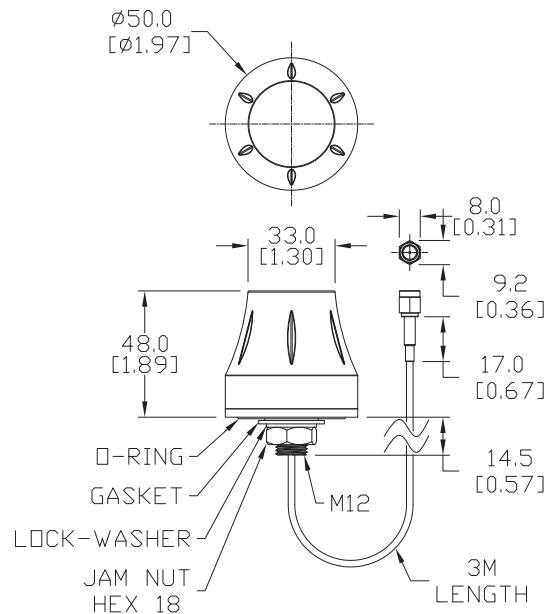

SE-ANT250:

See our website: www.AutomationDirect.com for complete engineering drawings.