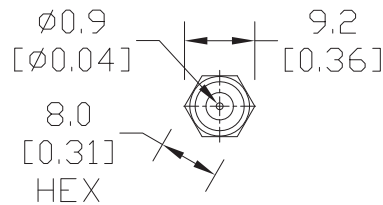

StrideLinx Remote Access Solution

2.4GHz WiFi Antennas for SE-SL3011-WF Routers

Dimensions

mm [inches]

SE-ANT210: