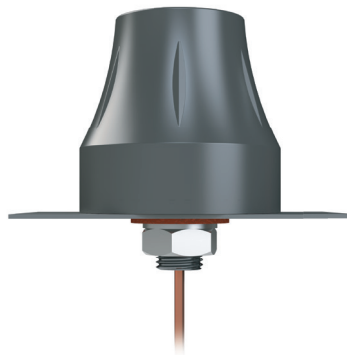

## 2.4GHz WiFi Antennas for SE-SL3011-WF Routers (1 antenna required)

**SE-ANT210 \$8.00**

STRIDE whip/straight 2.4 GHz WiFi antenna, IP65, connector mount.

**SE-ANT250 \$39.00**

STRIDE dome 2.4 GHz WiFi antenna, IP67, panel mount, 9.8ft/3m cable length.

802.11 b/g/n 2.4 GHz WiFi Antenna Specifications		
	<i>SE-ANT210</i>	<i>SE-ANT250</i>
<b>Price</b>	\$8.00	\$39.00
<b>Fits</b>	SE-SL3011-WF	
<b>Antenna Connector</b>	RP-SMA (M)	
<b>Application</b>	802.11 b/g/n	
<b>Impedance</b>	50Ω	
<b>Antenna Type</b>	whip, straight	dome
<b>Cable Length</b>	N/A	3m [9.8 ft]
<b>Frequency Range</b>	2.4–2.5 GHz	2.4–2.5 GHz
<b>Gain</b>	1.8 dBi	1.5 dBi
<b>Height</b>	1.2 in	1.89 in
<b>IP Rating</b>	IP65	IP67
<b>Maximum Power</b>	1W	5W
<b>Mounting Screw Torque</b>	NA	2.94 N·m