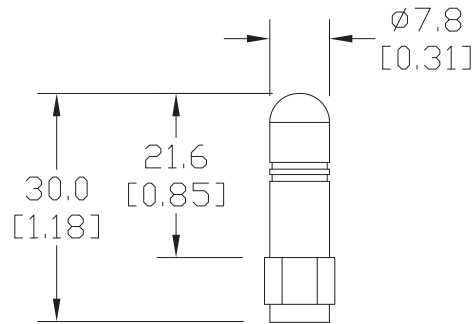

StrideLinx Remote Access Solution

2.4GHz WiFi Antennas for SE-SL3011-WF Routers

Dimensions

mm [inches]

SE-ANT210: