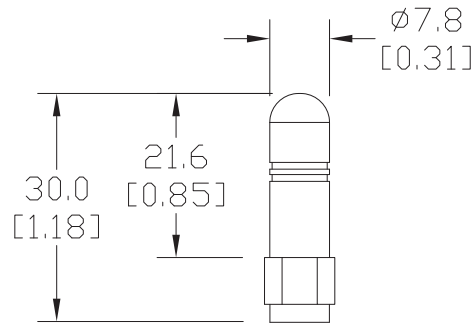

StrideLinx Remote Access Solution

2.4GHz WiFi Antennas for SE-SL3011-WF Routers

Dimensions

mm [inches]

SE-ANT210: