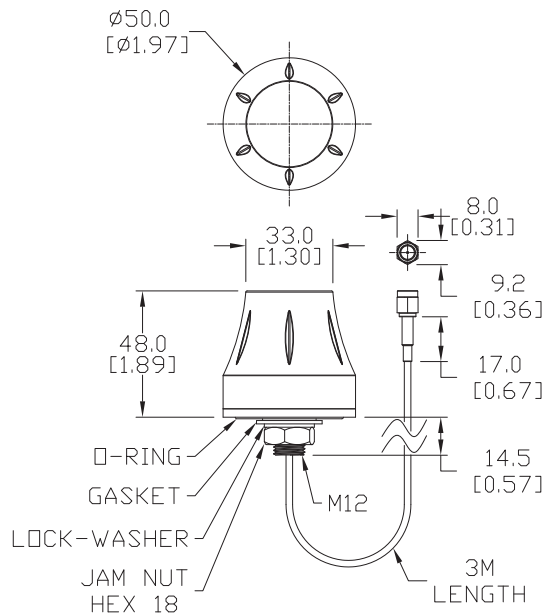

802.11 b/g/n 2.4 GHz WiFi Antenna Specifications		
	SE-ANT210	SE-ANT250
Price	\$8.50	\$39.50
Fits	SE-SL3011-WF	
Antenna Connector	RP-SMA (M)	
Application	802.11 b/g/n	
Impedance	50Ω	
Antenna Type	whip, straight	dome
Cable Length	N/A	3m [9.8 ft]
Frequency Range	2.4-2.5 GHz	2.4-2.5 GHz
Gain	1.8 dBi	1.5 dBi
Height	1.2 in	1.89 in
IP Rating	IP65	IP67
Maximum Power	1W	5W
Mounting Screw Torque	NA	2.94 N·m

StrideLinx Remote Access Solution

2.4GHz WiFi Antennas for SE-SL3011-WF Routers

Dimensions

mm [inches]

SE-ANT210:

SE-ANT250:

See our website: www.AutomationDirect.com for complete engineering drawings.