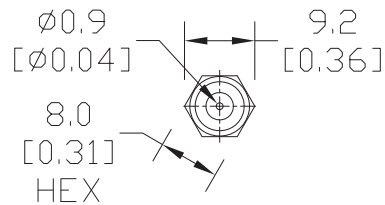

StrideLinx Remote Access Solution

2.4GHz WiFi Antennas for SE-SL3011-WF Routers

Dimensions

mm [inches]

SE-ANT210: