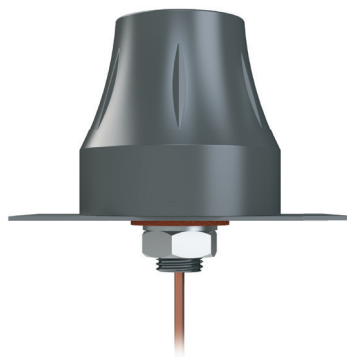

## 2.4GHz WiFi Antennas for SE-SL3011-WF Routers (1 antenna required)

**SE-ANT210 \$8.00**

STRIDE whip/straight 2.4 GHz WiFi antenna, IP65, connector mount.

**SE-ANT250 \$39.00**

STRIDE dome 2.4 GHz WiFi antenna, IP67, panel mount, 9.8ft/3m cable length.

802.11 b/g/n 2.4 GHz WiFi Antenna Specifications		
	<i>SE-ANT210</i>	<i>SE-ANT250</i>
<b>Price</b>	\$8.00	\$39.00
<b>Fits</b>	SE-SL3011-WF	
<b>Antenna Connector</b>	RP-SMA (M)	
<b>Application</b>	802.11 b/g/n	
<b>Impedance</b>	50Ω	
<b>Antenna Type</b>	whip, straight	dome
<b>Cable Length</b>	N/A	3m [9.8 ft]
<b>Frequency Range</b>	2.4–2.5 GHz	2.4–2.5 GHz
<b>Gain</b>	1.8 dBi	1.5 dBi
<b>Height</b>	1.2 in	1.89 in
<b>IP Rating</b>	IP65	IP67
<b>Maximum Power</b>	1W	5W
<b>Mounting Screw Torque</b>	NA	2.94 N·m