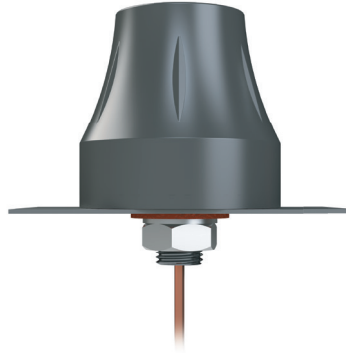

Remote Access Solution

2.4GHz WiFi Antennas for SE-SL3011-WF Routers (1 antenna required)

SE-ANT210 \$8.00

STRIDE whip/straight 2.4 GHz WiFi antenna, IP65, connector mount.

SE-ANT250 \$39.00

STRIDE dome 2.4 GHz WiFi antenna, IP67, panel mount, 9.8ft/3m cable length.

802.11 b/g/n 2.4 GHz WiFi Antenna Specifications		
	<i>SE-ANT210</i>	<i>SE-ANT250</i>
Price	\$8.00	\$39.00
Fits	SE-SL3011-WF	
Antenna Connector	RP-SMA (M)	
Application	802.11 b/g/n	
Impedance	50Ω	
Antenna Type	whip, straight	dome
Cable Length	N/A	3m [9.8 ft]
Frequency Range	2.4–2.5 GHz	2.4–2.5 GHz
Gain	1.8 dBi	1.5 dBi
Height	1.2 in	1.89 in
IP Rating	IP65	IP67
Maximum Power	1W	5W
Mounting Screw Torque	NA	2.94 N·m