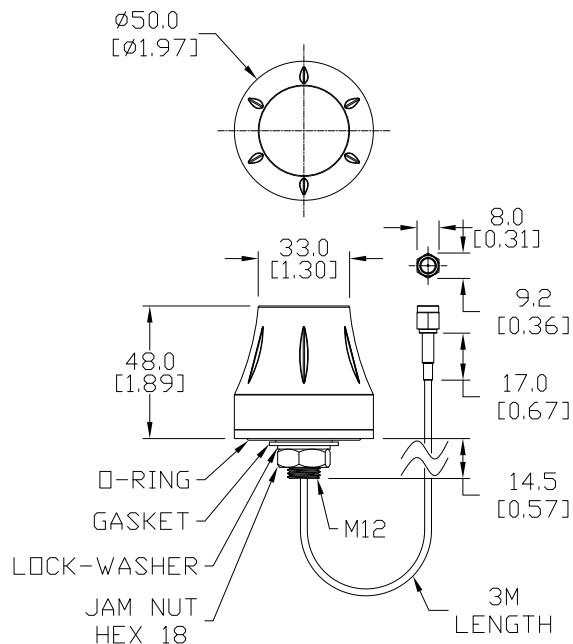

SE-ANT250:

See our website: www.AutomationDirect.com for complete engineering drawings.