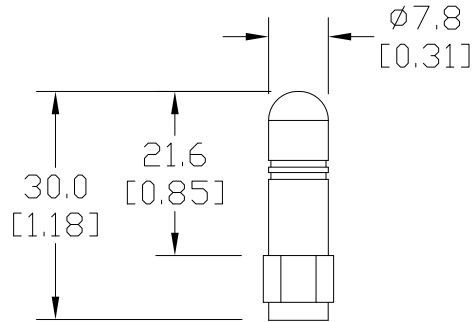

802.11 b/g/n 2.4 GHz WiFi Antenna Specifications		
	<i>SE-ANT210</i>	<i>SE-ANT250</i>
Price	\$9.00	\$42.50
Fits	SE-SL3011-WF	
Antenna Connector	RP-SMA (M)	
Application	802.11 b/g/n	
Impedance	50Ω	
Antenna Type	whip, straight	dome
Cable Length	N/A	3m [9.8 ft]
Frequency Range	2.4-2.5 GHz	2.4-2.5 GHz
Gain	1.8 dBi	1.5 dBi
Height	1.2 in	1.89 in
IP Rating	IP65	IP67
Maximum Power	1W	5W
Mounting Screw Torque	NA	2.94 N·m

StrideLinx Remote Access Solution

2.4GHz WiFi Antennas for SE-SL3011-WF Routers

Dimensions

mm [inches]

SE-ANT210:

SE-ANT250:

See our website: www.AutomationDirect.com for complete engineering drawings.