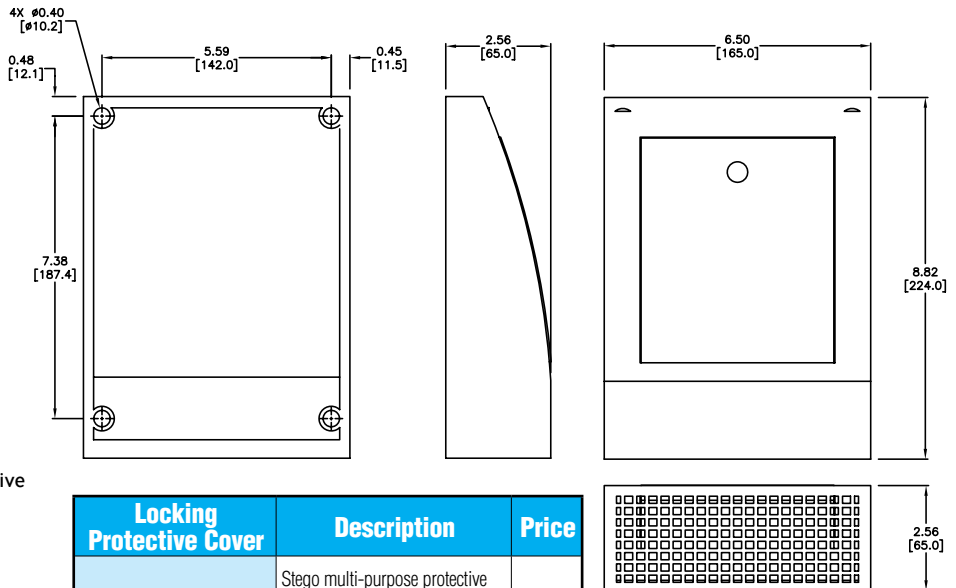

**Notes:** Dimensions in inches [millimeters].  
 Letters in table correspond to letters on dimensional drawing.  
 \*Disconnect enclosures will be up to 2 inches [51mm] wider than width dimensions in this table.

### Strip Gasket

Enclosure Shipping Schedule	
Same day	1 - 14 days
Color indicates shipping lead time in business days.	

Strip Gasket	Price	Description	Wt.
<b>WGAS51634</b>	\$16.00	Hubbell-Wiegmann strip gasket, replacement, self-adhesive, microcell urethane foam, 5/16 inch thick x 3/4 inch wide x 10 ft long roll. For gasket replacement on Hubbell-Wiegmann wall-mount NEMA 12, 4 & 4X enclosures.	7oz.
<b>WGAS3834</b>	\$16.00	Hubbell-Wiegmann strip gasket, replacement, self-adhesive, closed cell sponge rubber, 3/8 inch thick x 3/4 inch wide x 10 ft long roll. For gasket replacement on Hubbell-Wiegmann floor-mount and freestanding NEMA 12, 4 & 4X enclosures.	7oz.

#### Dimensions

in [mm]