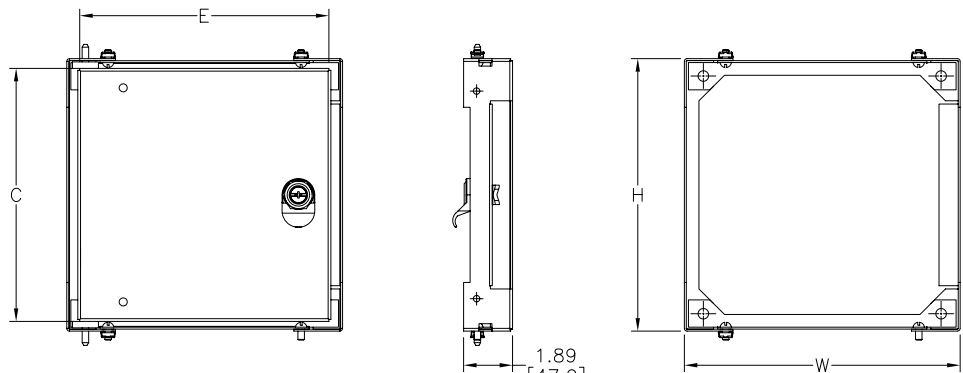

Dimensions

in [mm]

See our website: www.AutomationDirect.com for complete engineering drawings.

DOOR REMOVED

Enclosure Subpanels tENC-332