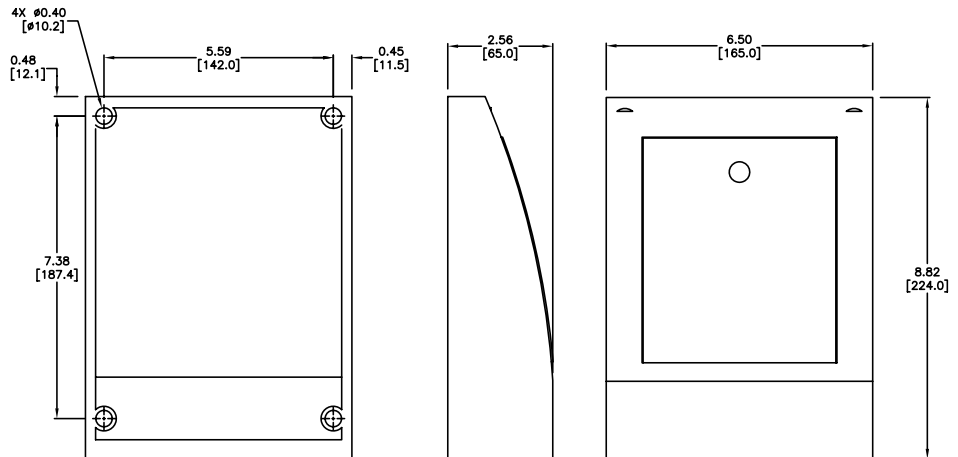

## Dimensions

in [mm]

**Notes:** Dimensions in inches [millimeters].  
 Letters in table correspond to letters on dimensional drawing.  
 \*Disconnect enclosures will be up to 2 inches [51mm] wider than width dimensions in this table.

### Strip Gasket

Strip Gasket	Price	Description	Wt.
<b>WGAS51634</b>	\$16.00	Hubbell-Wiegmann strip gasket, replacement, self-adhesive, microcell urethane foam, 5/16 inch thick x 3/4 inch wide x 10 ft long roll. For gasket replacement on Hubbell-Wiegmann wall-mount NEMA 12, 4 & 4X enclosures.	7oz.
<b>WGAS3834</b>	\$16.00	Hubbell-Wiegmann strip gasket, replacement, self-adhesive, closed cell sponge rubber, 3/8 inch thick x 3/4 inch wide x 10 ft long roll. For gasket replacement on Hubbell-Wiegmann floor-mount and freestanding NEMA 12, 4 & 4X enclosures.	7oz.

### Dimensions

in [mm]