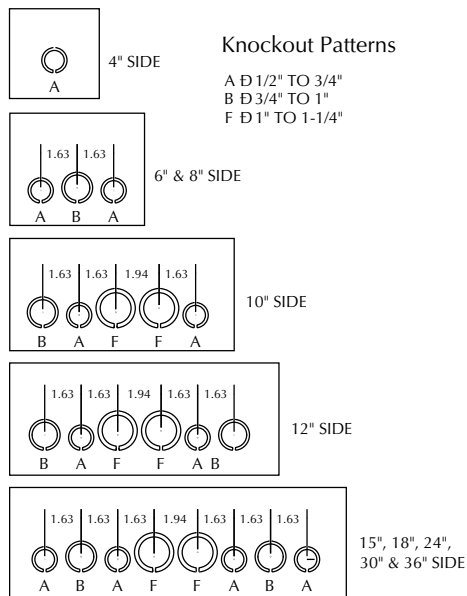

Grounding Kit		
Part Number	Description	Price
WGNDKT	Grounding Kit	$1.25

Field grounding kit includes necessary parts to properly ground enclosure.

Enclosure Shipping Schedule	
Same day	1 -10 days

Color indicates shipping lead time in business days.

Dimensions

See our website: www.AutomationDirect.com for complete engineering drawings.