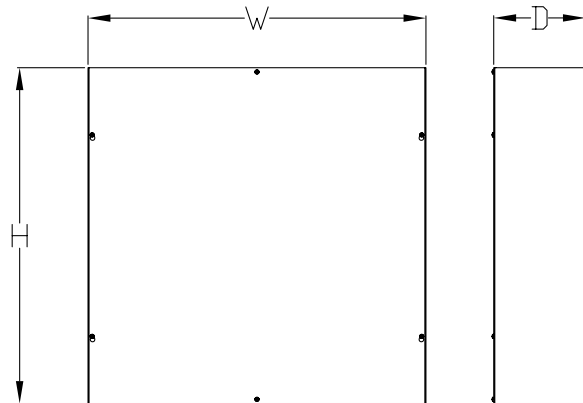

Grounding Kit		
Part Number	Description	Price
WGNDKT	Grounding Kit	$1.25

Field grounding kit includes necessary parts to properly ground enclosure.

Enclosure Shipping Schedule	
Same day	1 -10 days

Color indicates shipping lead time in business days.

Dimensions

See our website: www.AutomationDirect.com for complete engineering drawings.