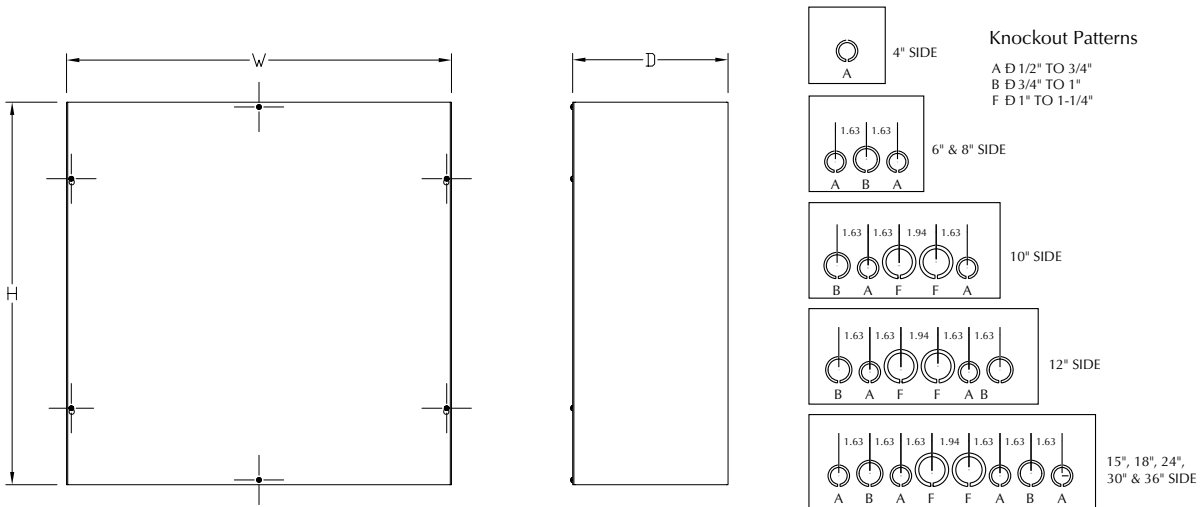

Grounding Kit		
Part Number	Description	Price
WGNDKT	Grounding Kit	$1.25

Field grounding kit includes necessary parts to properly ground enclosure

Enclosure Shipping Schedule	
Same day	1 -10 days

Color indicates shipping lead time in business days.

Dimensions

See our website: www.AutomationDirect.com for complete engineering drawings.