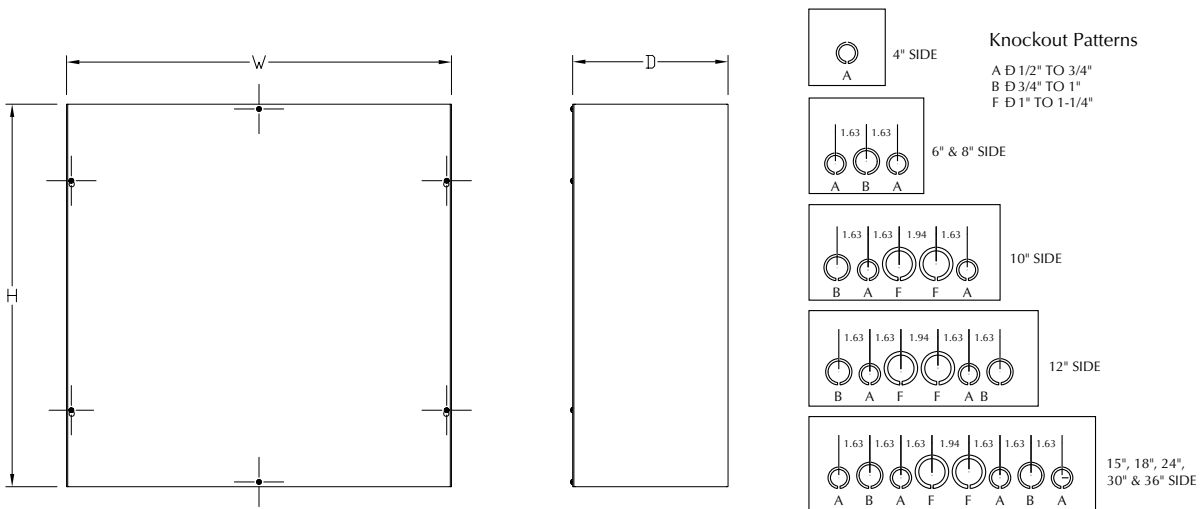

Grounding Kit		
Part Number	Description	Price
WGNDKT	Grounding Kit	$1.25

Field grounding kit includes necessary parts to properly ground enclosure

Enclosure Shipping Schedule	
Same day	1 -10 days

Color indicates shipping lead time in business days.

Dimensions

See our website: www.AutomationDirect.com for complete engineering drawings.