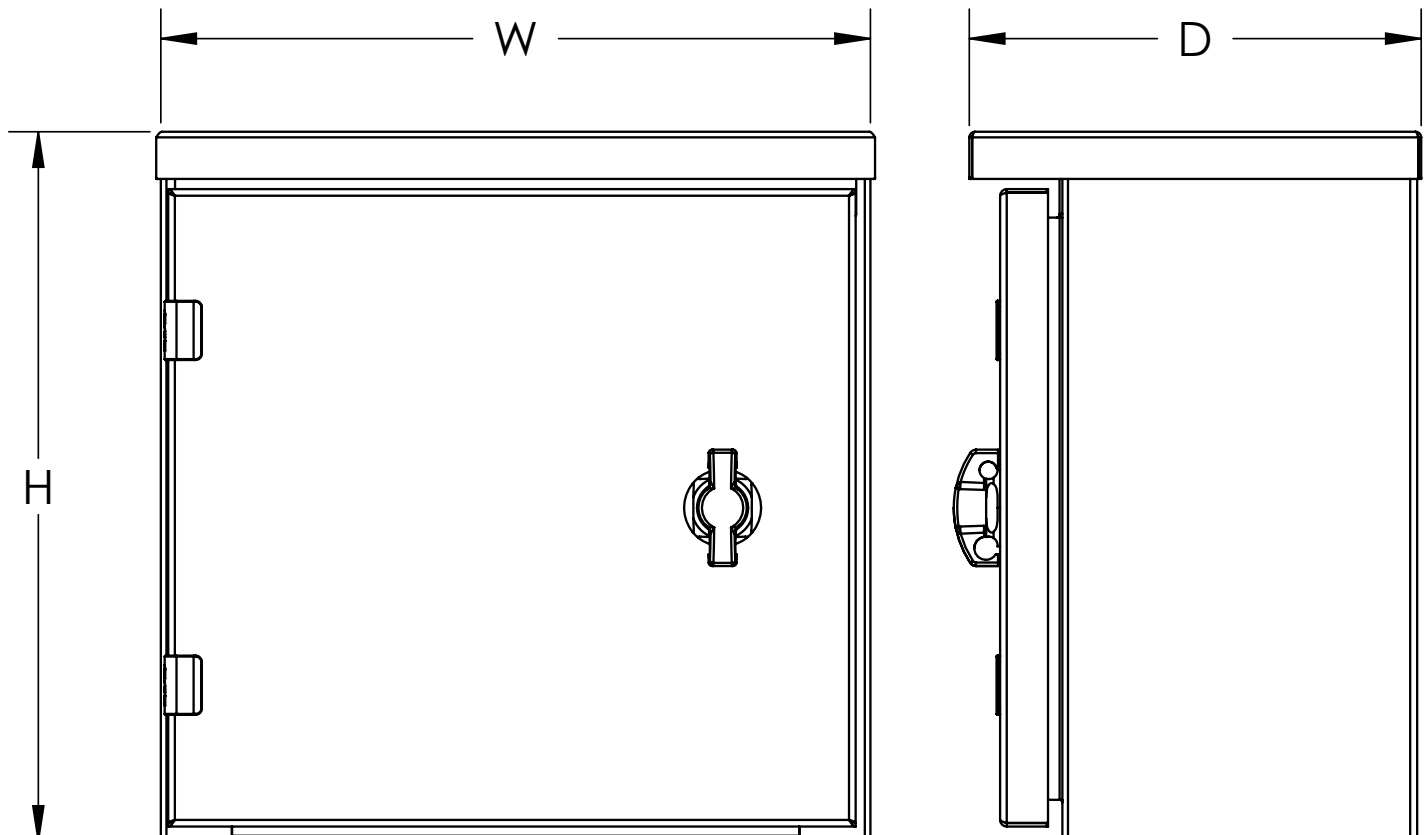

Construction

- 14-gauge, 16-gauge, or 18-gauge galvannealed steel
- Concealed hinges
- Spot weld construction
- Rain cap
- Mounting holes in back of enclosure
- Provisions for subpanel
- Doors open 180°
- Black, 1/4-turn latch with padlocking wing-knobs
- Poured-in-place oil- and water-resistant gasket
- Ground studs on door and body
- 3/8-16 grounding kit
- Subpanel mounting hardware included

Note: Optional mounting straps or mounting foot kits available.

Finish

- ANSI 61 gray powder coated inside and out
- Optional subpanels are powder coated white.

Listings

- NEMA Type 3R
- cULus Listed Type 3R [File E69392]
- IEC 60529 IP32

Dimensions

NEMA 3R Painted Galvannealed Steel Single-Door Wall-Mount

Your Enclosure Source®

Shipping Schedule

Same day

1 - 15 days

Color indicates shipping lead time in business days.

NEMA 3 Painted Galvannealed Steel Single-Door Wall-Mount

Note: Dimensions in inches [millimeters].