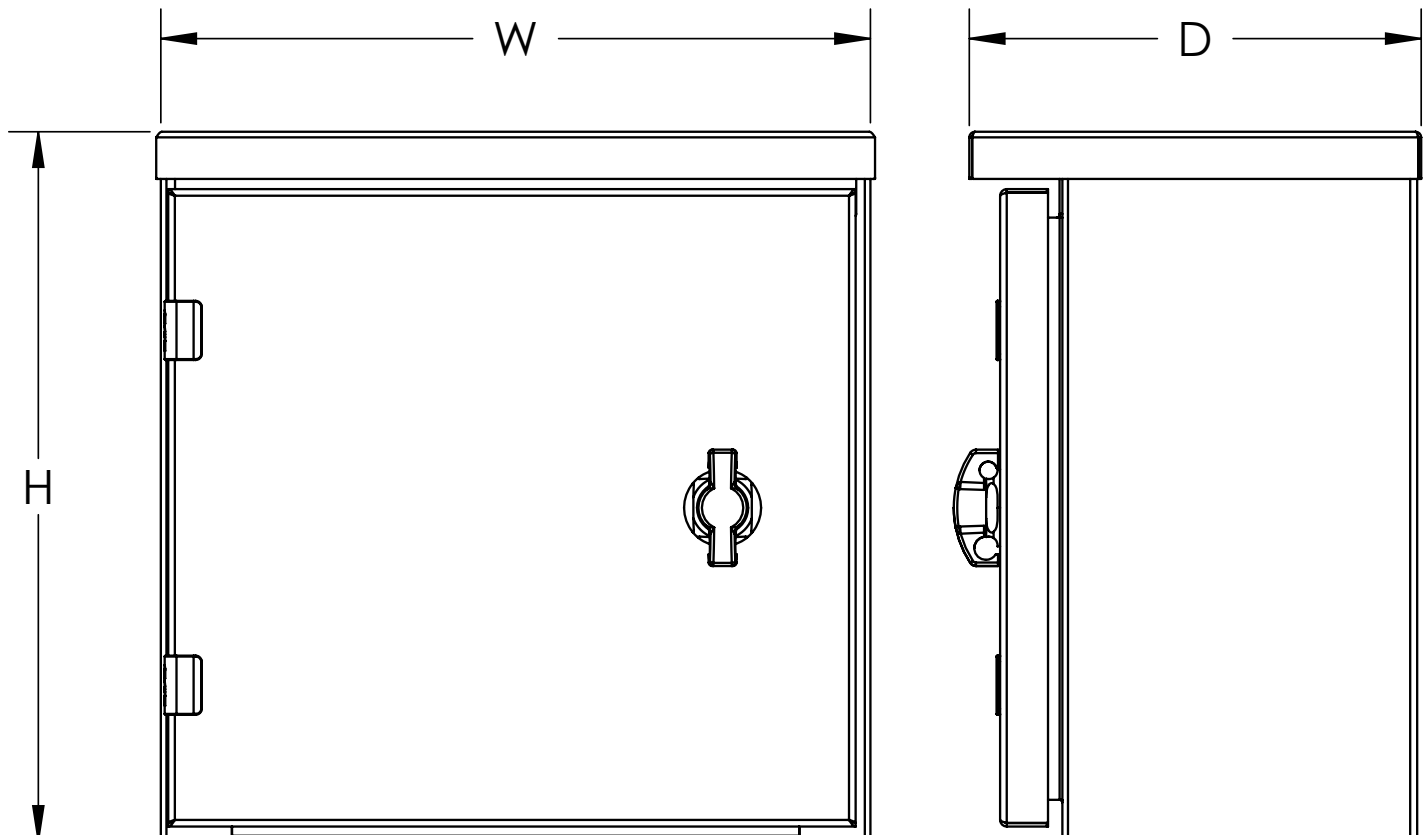

Finish

- ANSI 61 gray powder coated inside and out.
- Optional subpanels powder coated white.

Listings

- NEMA Type 3R
- cULus Listed Type 3R [File E69392]
- IEC 60529 IP32

Dimensions

NEMA 3R Painted Galvannealed Steel Single-Door Wall-Mount

Note: Dimensions in inches [millimeters].