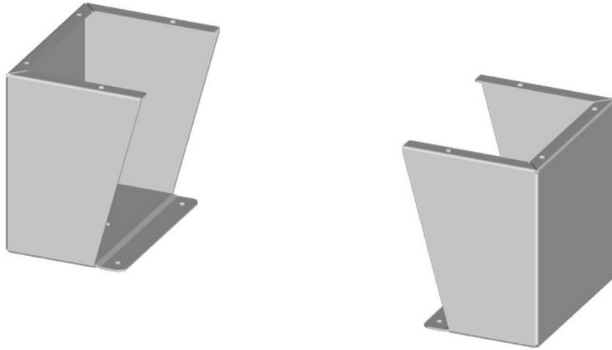

Enclosure Accessories

Your Enclosure Source®

Floor Stands

- Can be installed on most wall-mounted enclosures with a width of 20in or more.
- Can also be installed on SCE freestanding enclosures.
- Kits include two stands.
- Carbon steel.

Note: Dimensions in inches [millimeters]

White Floor Stands				
Part Number	Price	For Use With	Stand Height	Drawing Link
SCE-FK1214-05	\$182.00	14in deep enclosures	12.00 [305]	PDF
SCE-FK1216-05	\$183.00	16in deep enclosures	12.00 [305]	PDF

Note: Dimensions in inches [millimeters].

Enclosure Accessories

Your Enclosure Source®

Floor Stands

SCE-FK1208SS

- Can be installed on most wall-mounted enclosures with a width of 20in or more. Can also be installed on SCE free-standing enclosures. Kits include two stands.
- Made of stainless steel Type 304 with #4 brushed finish or stainless steel Type 316/316L with #4 brushed finish.