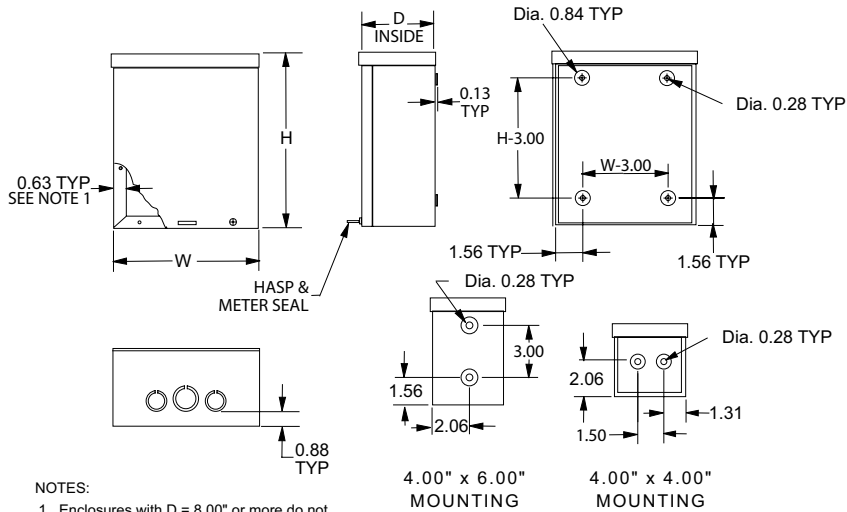

RSC Series NEMA 1 and 3R Screw Cover Wall Mount