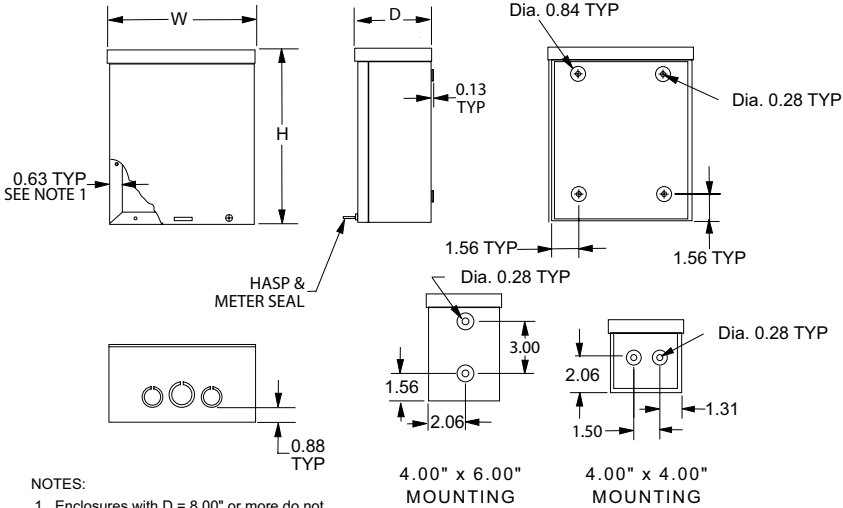

NEMA 1 and 3R Screw Cover Wall Mount