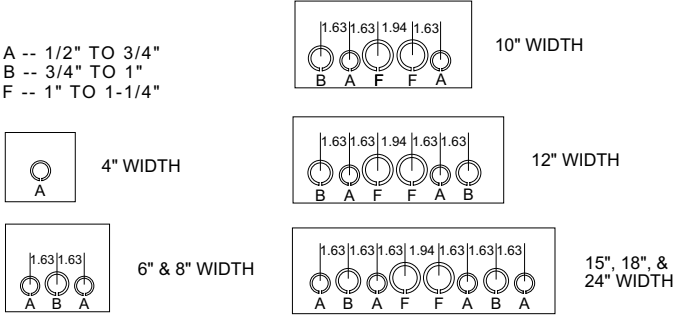

Note: Dimensions in inches [millimeters]; letters in table correspond to letters on dimensional drawings.
 *No hasp or meter seal

Enclosure Shipping Schedule				
Same day	1 - 7 days	1 - 10 days	1 - 15 days	1 - 20 days

Color indicates shipping lead time in business days.

NEMA 1 and 3R Screw Cover Wall Mount

Knockout Patterns

- A -- 1/2" TO 3/4"
- B -- 3/4" TO 1"
- F -- 1" TO 1-1/4"

See our website: www.AutomationDirect.com for complete engineering drawings.