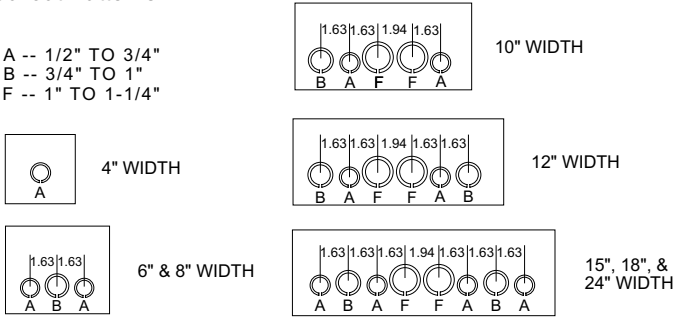

Knockout Patterns

- A -- 1/2" TO 3/4"
- B -- 3/4" TO 1"
- F -- 1" TO 1-1/4"

See our website: www.AutomationDirect.com for complete engineering drawings.

Note: A WGNDKT must be ordered with each RSC enclosure to meet the CSA standard.

Grounding Kit		
Part Number	Description	Price
WGNDKT	Grounding Kit	$1.25
Note: Field grounding kit includes necessary parts to properly ground enclosure