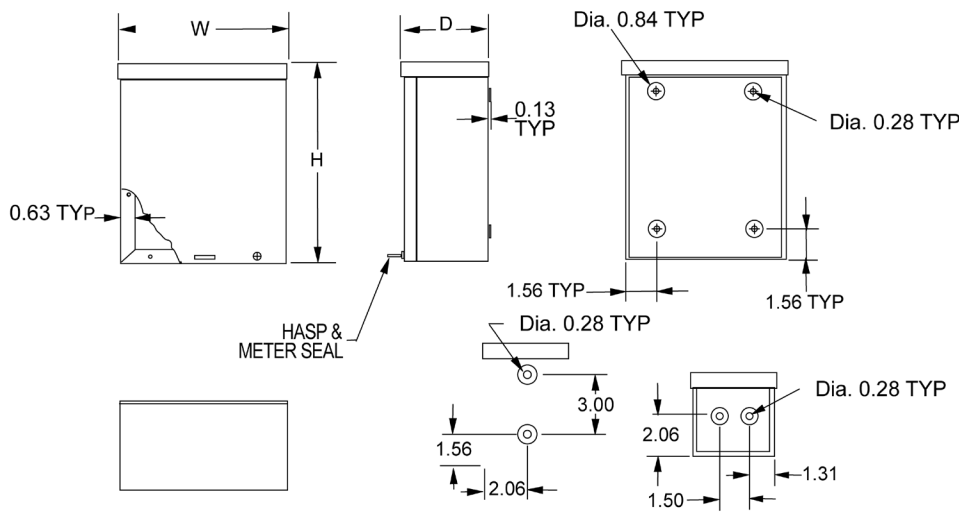

Note: For removal of cover, move downward, then outward. 4x4x4 only has 2 mounting holes centered horizontally. 4x6x4 only has 2 mounting holes centered vertically.

RSC Series NEMA 1 and 3R Screw Cover Wall-Mount w/o Knockouts

Notes: Dimensions in inches [millimeters]; letters in table correspond to letters on dimensional drawings.
*No hasp or meter seal

NEMA 1 and 3R Screw Cover Wall-Mount without Knockouts

Dimensions

NOTES:

- 1. Enclosures with D=8.00" or more do not have an internal flange.