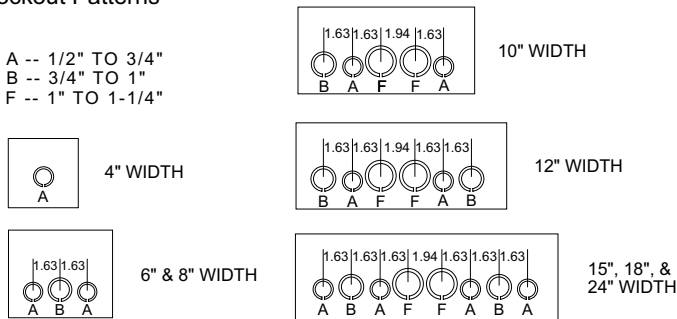

Knockout Patterns

- A -- 1/2" TO 3/4"
- B -- 3/4" TO 1"
- F -- 1" TO 1-1/4"

Note: A WGNDKT must be ordered with each RSC enclosure to meet the CSA standard.

No partial CSA orders accepted

Grounding Kit		
Part Number	Description	Price
WGNDKT	Grounding Kit	$1.25
Field grounding kit includes necessary parts to properly ground enclosure		

See our website: www.AutomationDirect.com for complete engineering drawings.