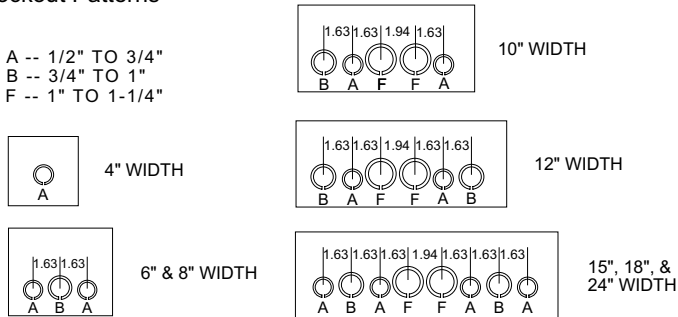

Knockout Patterns

- A -- 1/2" TO 3/4"
- B -- 3/4" TO 1"
- F -- 1" TO 1-1/4"

Note: A WGNDKT must be ordered with each RSC enclosure to meet the CSA standard.

No partial CSA orders accepted

Grounding Kit		
Part Number	Description	Price
WGNDKT	Grounding Kit	$1.25
Field grounding kit includes necessary parts to properly ground enclosure		

See our website: www.AutomationDirect.com for complete engineering drawings.