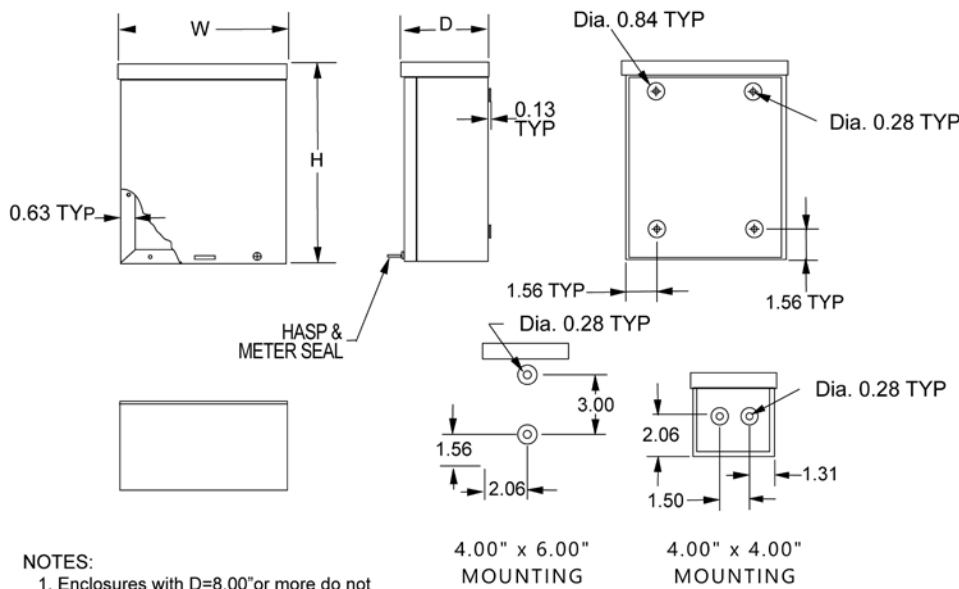

- Bodies and doors fabricated from 12-, 14-, or 16-gauge carbon steel (see table)
- Drip shield top and smooth seamless sides and front
- Slip-on reversible cover securely fastened with screws located along bottom edge
- No gasket required
- Hasp for padlocking or meter seal is provided except as noted

Finish

- ANSI 61 gray polyester powder light texture inside and out over phosphatized surfaces
- Unpainted, pre-galvanized steel

Listings

- UL 50, Types 1 and 3R [UL file E23553]
- NEMA/EEMAC 1 and 3R

Note: To remove cover, move down, then out. 4x 4 in [102 x 102 x 102 mm] only has 2 mounting holes centered horizontally. 4x 6 x 4 in [102 x 152 x 102 mm] only has 2 mounting holes centered vertically.

Notes: Dimensions in inches [millimeters]; letters in table correspond to letters on dimensional drawings.
*No hasp or meter seal

RSC Series NEMA 1 and 3R Screw Cover Wall-Mount

Dimensions

NOTES:
 1. Enclosures with D=8.00" or more do not have an internal flange.