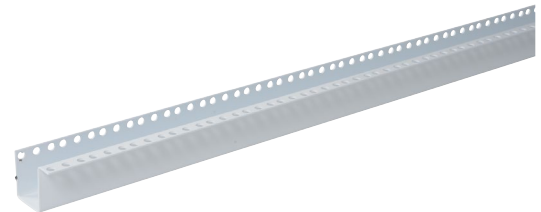

WA60RA19TH

Rack Mounting Channel	Price	Fits Enclosure Size (HxW) in [mm]	Length in [mm]	Wt. [lb]
WA60RA19TH	$141.00	60 x 24 [1524 x 610]	49.00 [1245]	14
WA72RA19TH	$150.00	72 x 24 [1829 x 610]	61.25 [1556]	18
WA90RA19TH	$162.00	90 x 24 [2286 x 610]	78.78 [2001]	23