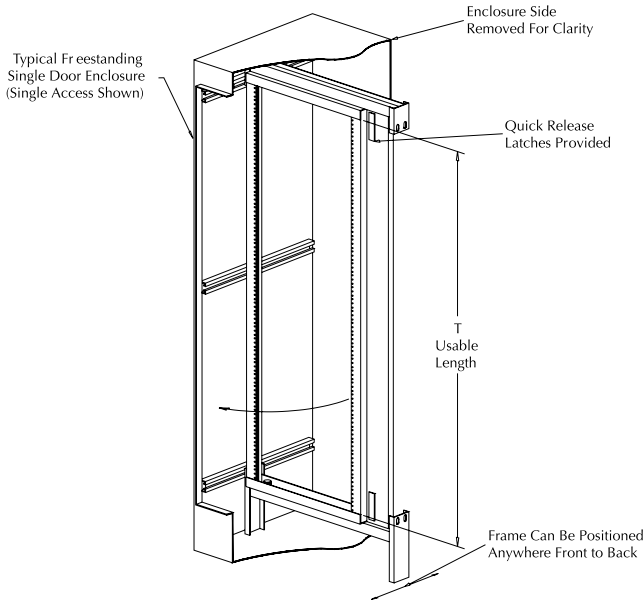

# Enclosure Accessories - Rack Mounting

## Swing-Out Rack Mounting Frames For Freestanding Enclosures

Fabricated from 10-gauge steel, these swing-out rack mounting frames are available for mounting 19-inch rack-mounted equipment. Mounting holes are tapped with #10-32 threads spaced per E.I.A. standard.