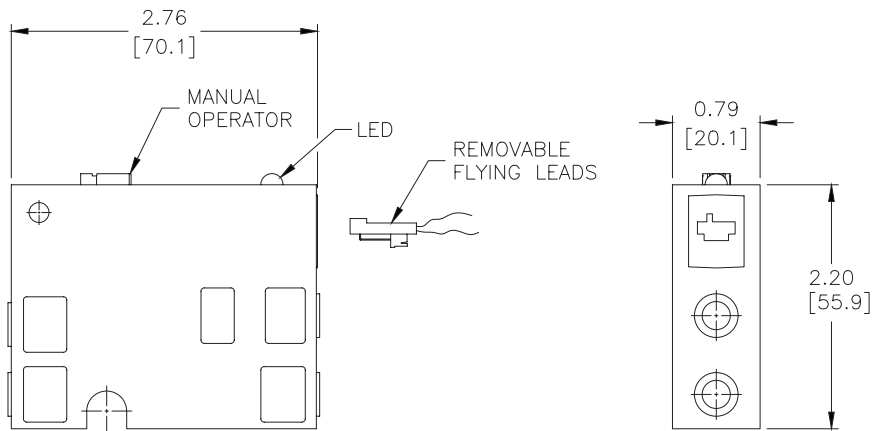

# Pneumatic Directional Control Solenoid Valves – BVS-4 Series

## Dimensions

inches [mm]

**BVS 4 Series w/Removable Leads**

**BVS 4 Series w/DIN 43650 Form C**

See our website [www.AutomationDirect.com](http://www.AutomationDirect.com) for complete Engineering drawings.