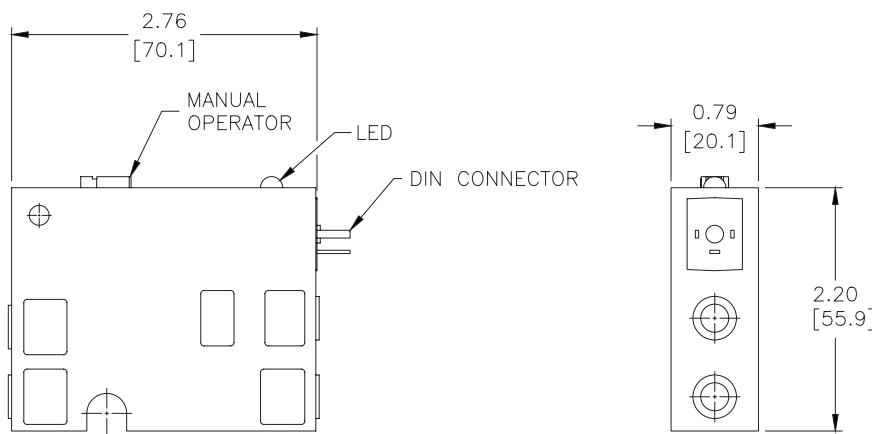

# Pneumatic Directional Control Solenoid Valves – BVS-4 Series

## Dimensions

inches [mm]

**BVS 4 Series w/Removable Leads**

**BVS 4 Series w/DIN 43650 Form C**

See our website [www.AutomationDirect.com](http://www.AutomationDirect.com) for complete Engineering drawings.