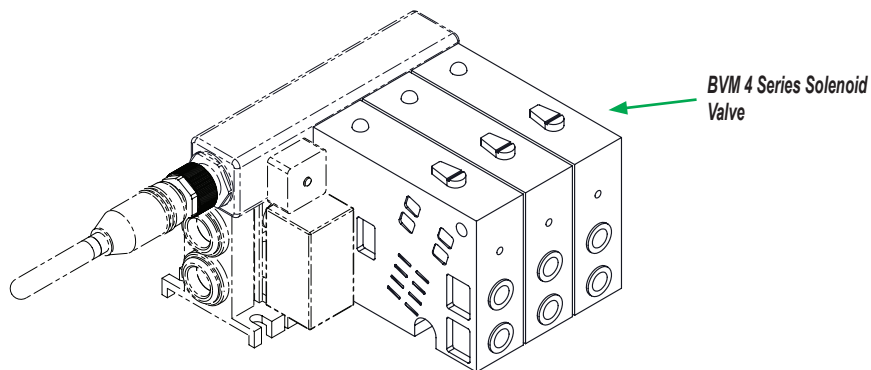

# Pneumatic Directional Control Solenoid Valves – BVS-4 Series

## Dimensions

inches [mm]

**BVS 4 Series w/Removable Leads**

**BVS 4 Series w/DIN 43650 Form C**

See our website [www.AutomationDirect.com](http://www.AutomationDirect.com) for complete Engineering drawings.