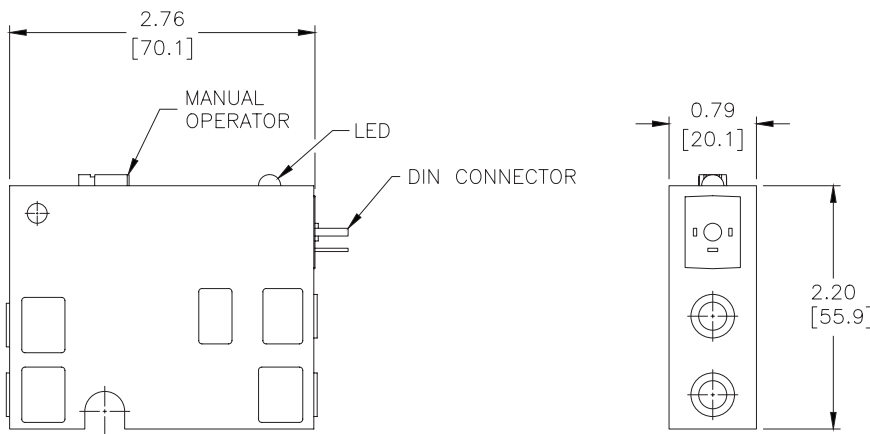

Pneumatic Directional Control Solenoid Valves – BVS-4 Series

Dimensions

inches [mm]

BVS 4 Series w/Removable Leads

BVS 4 Series w/DIN 43650 Form C

See our website www.AutomationDirect.com for complete Engineering drawings.