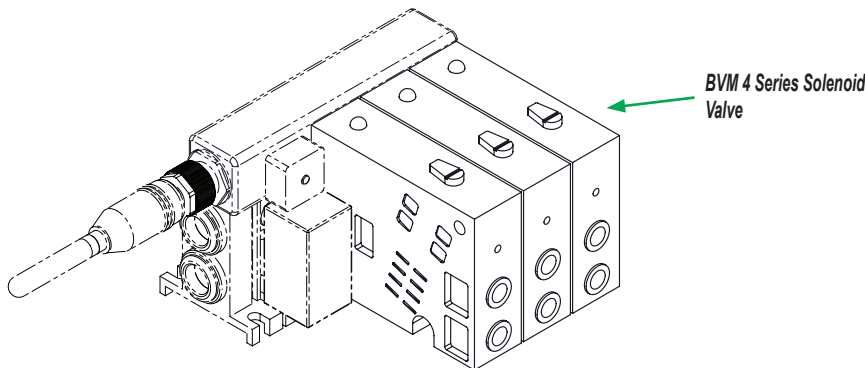

Pneumatic Directional Control Solenoid Valves – BVS-4 Series

Dimensions

inches [mm]

BVS 4 Series w/Removable Leads

BVS 4 Series w/DIN 43650 Form C

See our website www.AutomationDirect.com for complete Engineering drawings.