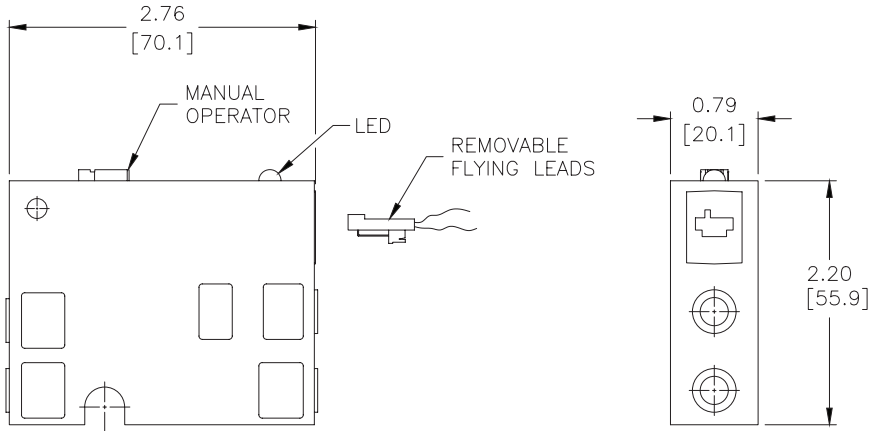

Pneumatic Directional Control Solenoid Valves – BVS-4 Series

Dimensions

inches [mm]

BVS 4 Series w/Removable Leads

BVS 4 Series w/DIN 43650 Form C

See our website www.AutomationDirect.com for complete Engineering drawings.