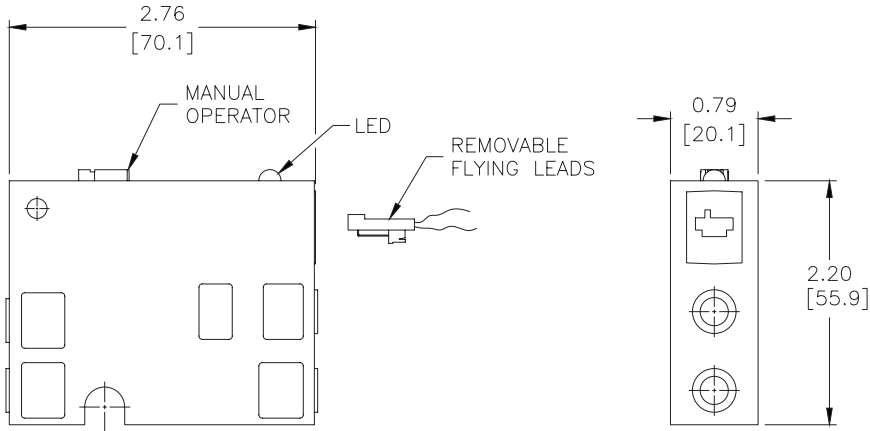

# Pneumatic Directional Control Solenoid Valves – BVS-4 Series

## Dimensions

inches [mm]

**BVS 4 Series w/Removable Leads**

**BVS 4 Series w/DIN 43650 Form C**

See our website [www.AutomationDirect.com](http://www.AutomationDirect.com) for complete Engineering drawings.