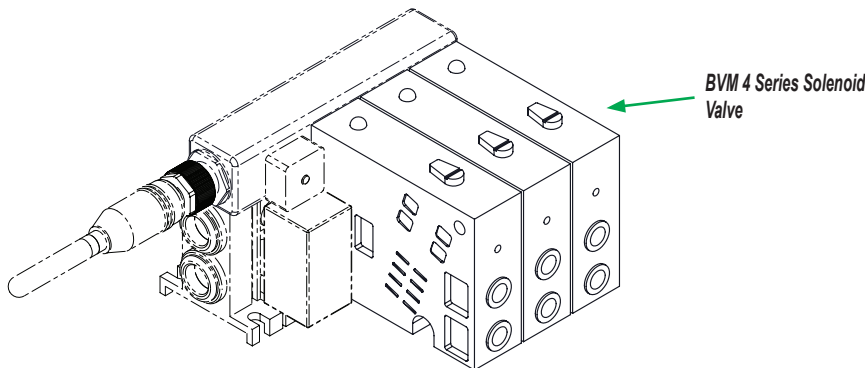

# Pneumatic Directional Control Solenoid Valves – BVS-4 Series

## Dimensions

inches [mm]

**BVS 4 Series w/Removable Leads**

**BVS 4 Series w/DIN 43650 Form C**

See our website [www.AutomationDirect.com](http://www.AutomationDirect.com) for complete Engineering drawings.