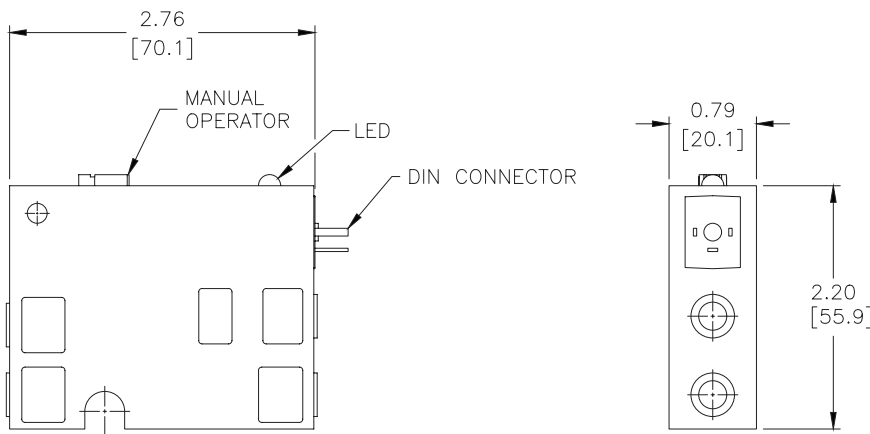

# Pneumatic Directional Control Solenoid Valves – BVS-4 Series

## Dimensions

inches [mm]

**BVS 4 Series w/Removable Leads**

**BVS 4 Series w/DIN 43650 Form C**

See our website [www.AutomationDirect.com](http://www.AutomationDirect.com) for complete Engineering drawings.