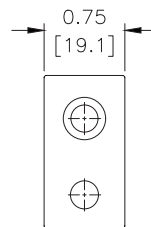

Dimensions

inches [mm]

Wiring

BVPS WIRING DIAGRAM

BVM 4 Series Control Distribution Block

For the BVS-4 Control Distribution Block use one of the following cable part numbers:

- 7000-12241-2150300
- 7000-12361-2150300
- 7000-12241-2150500
- 7000-12361-2150500
- 7000-12241-2151000
- 7000-12361-2151000

BVS-4 Series Control Distribution Blocks Accessories

BVPS-BP

BVM-4BP1

AVPS Series Control Distribution Blocks Accessories			
Part No.	Description	Price	Weight (lbs)
BVPS-BP	NITRA blanking plug, for use with BVPS series control distribution blocks.		0.1
BVM-4BP1	NITRA blanking plug, fiberglass reinforced plastic. For use with BVM-4x25 manifolds.		0.1
BVM-4BP2	NITRA blanking plug, fiberglass reinforced plastic. For use with BVM-4x6M manifolds.		0.1

Dimensions

inches [mm]

Part No. **BVPS-BP**

Part No. **BVM-4BPx**

See our website www.AutomationDirect.com for complete Engineering drawings.