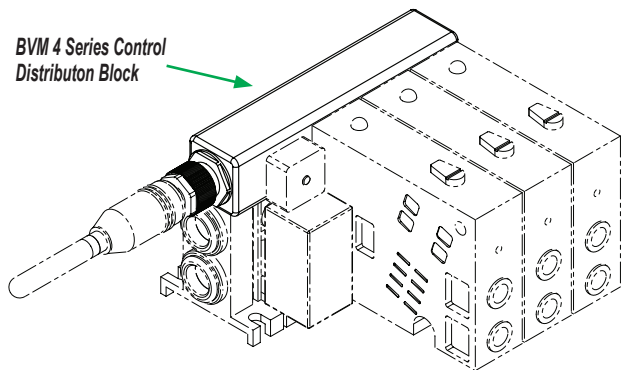

BVS-4 Series Control Distribution Blocks

NITRA pneumatic control distribution blocks are a convenient way to connect a bank of valves to a controller. Replace a bundle of solenoid cables with one 5-pole M12 cable. Each block matches up with a manifold of two to four stations.

Part No. **BVPS-4**

Features

- Single 5-pole M12 wiring connection
- IP 65 rating
- 2 to 4 stations

BVS-4 Series Control Distribution Blocks				
Part No.	Description	Dimension "A" in [mm]	Price	Weight (lbs)
BVPS-2	NITRA control distribution block, AC/DC, 2 stations, M12 connector. For use with BVS-4 series valves.	2.60 [66.0]		0.2
BVPS-3	NITRA control distribution block, AC/DC, 3 stations, M12 connector. For use with BVS-4 series valves.	3.43 [87.0]		0.3
BVPS-4	NITRA control distribution block, AC/DC, 4 stations, M12 connector. For use with BVS-4 series valves.	4.25 [108.0]		0.3

Dimensions

inches [mm]

Wiring

BVPS WIRING DIAGRAM

BVM 4 Series Control Distribution Block

For the BVS-4 Control Distribution Block use one of the following cable part numbers:

- 7000-12241-2150300
- 7000-12361-2150300
- 7000-12241-2150500
- 7000-12361-2150500
- 7000-12241-2151000
- 7000-12361-2151000

For further details see the wiring-solutions section of our catalog or our website www.AutomationDirect.com

See our website www.AutomationDirect.com for complete Engineering drawings.

BVS-4 Series Control Distribution Blocks