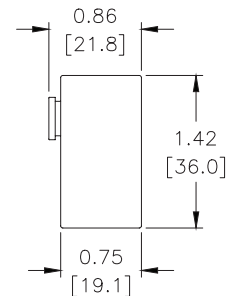

Dimensions

inches [mm]

Wiring

BVPS WIRING DIAGRAM

BVM 4 Series Control Distribution Block

For the BVS-4 Control Distribution Block use one of the following cable part numbers:

- 7000-12241-2150300
- 7000-12361-2150300
- 7000-12241-2150500
- 7000-12361-2150500
- 7000-12241-2151000
- 7000-12361-2151000

BVS-4 Series Control Distribution Blocks Accessories

BVPS-BP

BVM-4BP1

AVPS Series Control Distribution Blocks Accessories			
Part No.	Description	Price	Weight (lbs)
BVPS-BP	NITRA blanking plug, for use with BVPS series control distribution blocks.		0.1
BVM-4BP1	NITRA blanking plug, fiberglass reinforced plastic. For use with BVM-4x25 manifolds.		0.1
BVM-4BP2	NITRA blanking plug, fiberglass reinforced plastic. For use with BVM-4x6M manifolds.		0.1

Dimensions

inches [mm]

Part No. **BVPS-BP**

Part No. **BVM-4BPx**

See our website www.AutomationDirect.com for complete Engineering drawings.