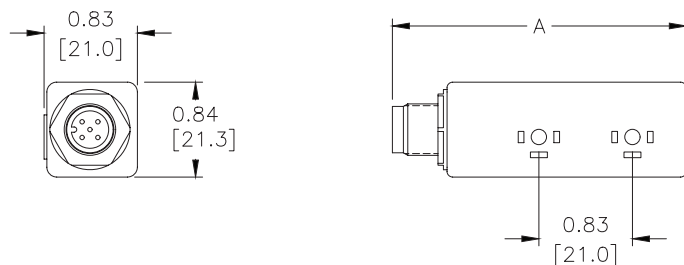

BVS-4 Series Control Distribution Blocks

NITRA pneumatic control distribution blocks are a convenient way to connect a bank of valves to a controller. Replace a bundle of solenoid cables with one 5-pole M12 cable. Each block matches up with a manifold of two to four stations.

Part No. **BVPS-4**

Features

- Single 5-pole M12 wiring connection
- IP 65 rating
- 2 to 4 stations

BVS-4 Series Control Distribution Blocks				
Part No.	Description	Dimension "A" in [mm]	Price	Weight (lbs)
BVPS-2	NITRA control distribution block, AC/DC, 2 stations, M12 connector. For use with BVS-4 series valves.	2.60 [66.0]		0.2
BVPS-3	NITRA control distribution block, AC/DC, 3 stations, M12 connector. For use with BVS-4 series valves.	3.43 [87.0]		0.3
BVPS-4	NITRA control distribution block, AC/DC, 4 stations, M12 connector. For use with BVS-4 series valves.	4.25 [108.0]		0.3

Dimensions

inches [mm]

Wiring

BVPS WIRING DIAGRAM

BVM 4 Series Control Distribution Block

For the BVS-4 Control Distribution Block use one of the following cable part numbers:

- 7000-12241-2150300
- 7000-12361-2150300
- 7000-12241-2150500
- 7000-12361-2150500
- 7000-12241-2151000
- 7000-12361-2151000