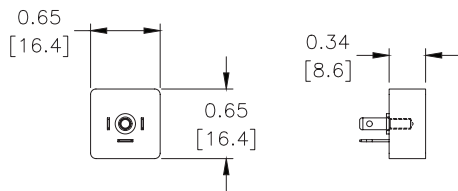

Dimensions

inches [mm]

Wiring

BVPS WIRING DIAGRAM

BVM 4 Series Control Distribution Block

For the BVS-4 Control Distribution Block use one of the following cable part numbers:

- 7000-12241-2150300
- 7000-12361-2150300
- 7000-12241-2150500
- 7000-12361-2150500
- 7000-12241-2151000
- 7000-12361-2151000

BVS-4 Series Control Distribution Blocks Accessories

BVPS-BP

BVM-4BP1

AVPS Series Control Distribution Blocks Accessories			
Part No.	Description	Price	Weight (lbs)
BVPS-BP	NITRA blanking plug, for use with BVPS series control distribution blocks.		0.1
BVM-4BP1	NITRA blanking plug, fiberglass reinforced plastic. For use with BVM-4x25 manifolds.		0.1
BVM-4BP2	NITRA blanking plug, fiberglass reinforced plastic. For use with BVM-4x6M manifolds.		0.1

Dimensions

inches [mm]

Part No. **BVPS-BP**

Part No. **BVM-4BPx**

See our website www.AutomationDirect.com for complete Engineering drawings.