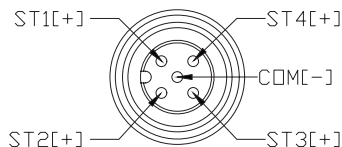

BVS-4 Series Control Distribution Blocks

NITRA pneumatic control distribution blocks are a convenient way to connect a bank of valves to a controller. Replace a bundle of solenoid cables with one 5-pole M12 cable. Each block matches up with a manifold of two to four stations.

Part No. **BVPS-4**

Features

- Single 5-pole M12 wiring connection
- IP 65 rating
- 2 to 4 stations

BVS-4 Series Control Distribution Blocks				
Part No.	Description	Dimension "A" in [mm]	Price	Weight (lbs)
BVPS-2	NITRA control distribution block, AC/DC, 2 stations, M12 connector. For use with BVS-4 series valves.	2.60 [66.0]		0.2
BVPS-3	NITRA control distribution block, AC/DC, 3 stations, M12 connector. For use with BVS-4 series valves.	3.43 [87.0]		0.3
BVPS-4	NITRA control distribution block, AC/DC, 4 stations, M12 connector. For use with BVS-4 series valves.	4.25 [108.0]		0.3

Dimensions

inches [mm]

Wiring

BVPS WIRING DIAGRAM

BVM 4 Series Control Distribution Block

For the BVS-4 Control Distribution Block use one of the following cable part numbers:

- 7000-12241-2150300
- 7000-12361-2150300
- 7000-12241-2150500
- 7000-12361-2150500
- 7000-12241-2151000
- 7000-12361-2151000