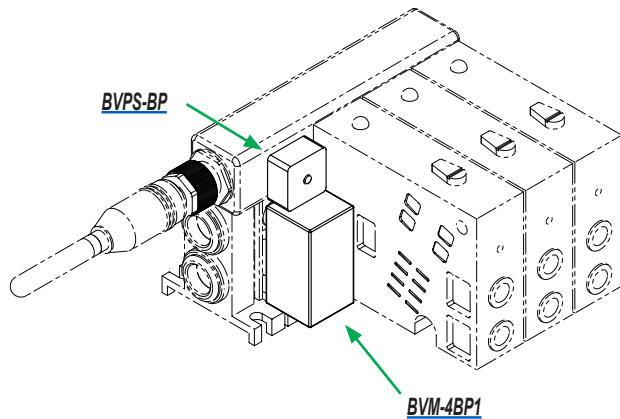

BVS-4 Series Control Distribution Blocks

NITRA pneumatic control distribution blocks are a convenient way to connect a bank of valves to a controller. Replace a bundle of solenoid cables with one 5-pole M12 cable. Each block matches up with a manifold of two to four stations.

Part No. **BVPS-4**

Features

- Single 5-pole M12 wiring connection
- IP 65 rating
- 2 to 4 stations

BVS-4 Series Control Distribution Blocks				
Part No.	Description	Dimension "A" in [mm]	Price	Weight (lbs)
BVPS-2	NITRA control distribution block, AC/DC, 2 stations, M12 connector. For use with BVS-4 series valves.	2.60 [66.0]		0.2
BVPS-3	NITRA control distribution block, AC/DC, 3 stations, M12 connector. For use with BVS-4 series valves.	3.43 [87.0]		0.3
BVPS-4	NITRA control distribution block, AC/DC, 4 stations, M12 connector. For use with BVS-4 series valves.	4.25 [108.0]		0.3

BVS-4 Series Control Distribution Blocks Accessories

BVPS-BP

BVM-4BP1

AVPS Series Control Distribution Blocks Accessories			
Part No.	Description	Price	Weight (lbs)
BVPS-BP	NITRA blanking plug, for use with BVPS series control distribution blocks.		0.1
BVM-4BP1	NITRA blanking plug, fiberglass reinforced plastic. For use with BVM-4x25 manifolds.		0.1
BVM-4BP2	NITRA blanking plug, fiberglass reinforced plastic. For use with BVM-4x6M manifolds.		0.1

Dimensions

inches [mm]

Part No. **BVPS-BP**

Part No. **BVM-4BPx**

See our website www.AutomationDirect.com for complete Engineering drawings.