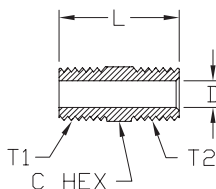

**BFMC-14N**

| NITRA™ Male Brass Connectors      |         |  |               |        |     |     |       |      |             |
|-----------------------------------|---------|--|---------------|--------|-----|-----|-------|------|-------------|
| Inch Sizes - dimensions in inches |         |  |               |        |     |     |       |      |             |
| Part No.                          | Price   | Description                                  | Parts Per Pkg | Weight | T1  | T2  | C Hex | L    | Flow Dia. D |
| <b><u>BFMC-18N</u></b>            | \$5.25  | Male connector, 1/8 inch NPT to 1/8 inch NPT | 5             | 0.1    | 1/8 | 1/8 | 7/16  | 0.97 | 0.22        |
| <b><u>BFMC-14N-18N</u></b>        | \$7.50  | Male connector, 1/4 inch NPT to 1/8 inch NPT | 5             | 0.1    | 1/4 | 1/8 | 9/16  | 1.19 | 0.22        |
| <b><u>BFMC-14N</u></b>            | \$7.75  | Male connector, 1/4 inch NPT to 1/4 inch NPT | 5             | 0.1    | 1/4 | 1/4 | 9/16  | 1.38 | 0.31        |
| <b><u>BFMC-38N-18N</u></b>        | \$10.00 | Male connector, 3/8 inch NPT to 1/8 inch NPT | 5             | 0.3    | 3/8 | 1/8 | 11/16 | 1.22 | 0.22        |
| <b><u>BFMC-38N-14N</u></b>        | \$11.00 | Male connector, 3/8 inch NPT to 1/4 inch NPT | 5             | 0.3    | 3/8 | 1/4 | 11/16 | 1.41 | 0.31        |
| <b><u>BFMC-38N</u></b>            | \$12.50 | Male connector, 3/8 inch NPT to 3/8 inch NPT | 5             | 0.3    | 3/8 | 3/8 | 11/16 | 1.41 | 0.44        |
| <b><u>BFMC-12N-14N</u></b>        | \$7.00  | Male connector, 1/2 inch NPT to 1/4 inch NPT | 2             | 0.3    | 1/2 | 1/4 | 7/8   | 1.62 | 0.31        |
| <b><u>BFMC-12N-38N</u></b>        | \$7.00  | Male connector, 1/2 inch NPT to 3/8 inch NPT | 2             | 0.2    | 1/2 | 3/8 | 7/8   | 1.62 | 0.44        |
| <b><u>BFMC-12N</u></b>            | \$7.75  | Male connector, 1/2 inch NPT to 1/2 inch NPT | 2             | 0.3    | 1/2 | 1/2 | 7/8   | 1.81 | 0.56        |