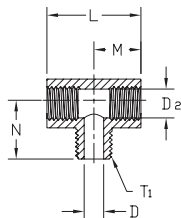

Brass Adapter Fittings

• **Note: Actual product dimensions and appearance may vary**

NITRA™ Brass Male Tee Fittings										
Inch Sizes - dimensions in inches										
Part No.	Price	Description	Parts Per Pkg	Weight	T1	T2	L	M	N	Flow Dia. D
BFMT-18N	$5.75	Male tee, 1/8 inch NPT male	2	0.3	1/8	1/8	1.06	0.53	0.66	0.22
BFMT-14N	$8.75	Male tee, 1/4 inch NPT male	2	0.3	1/4	1/4	1.52	0.76	0.91	0.31
BFMT-38N	$12.00	Male tee, 3/8 inch NPT male	2	0.4	3/8	3/8	1.68	0.84	0.97	0.44