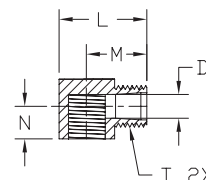

NITRA™ Female to Male Brass Street Elbow									
Inch Sizes - dimensions in inches									
Part No.	Price	Description	Parts Per Pkg	Weight	T	M	N	Flow Dia. D	L
BFSE-18N	$2.75	Street elbow, 1/8 inch NPT female to 1/8 male	2	0.2	1/8	0.66	0.35	0.22	0.81
BFSE-14N	$5.25	Street elbow, 1/4 inch NPT female to 1/4 male	2	0.2	1/4	0.91	0.47	0.34	1.25
BFSE-38N	$7.75	Street elbow, 3/8 inch NPT female to 3/8 male	2	0.3	3/8	0.97	0.49	0.41	1.42
BFSE-12N	$17.00	Street elbow, 1/2 inch NPT female to 1/2 male	2	0.4	1/2	1.25	1.03	0.56	1.61