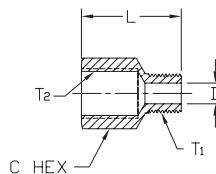

NITRA™ Male to Female Brass Connectors									
Inch Sizes - dimensions in inches									
Part No.	Price	Description	Parts Per Pkg	Weight	T1	T2	C Hex	L	Flow Dia. D
BFMFR-14N-18N	$11.00	Male to female connector, 1/8 inch NPT male to 1/4 inch NPT female	5	0.1	1/4	1/8	3/4	1.06	0.22
BFMFR-38N-18N	$11.00	Male to female connector, 1/8 inch NPT male to 3/8 inch NPT female	5	0.1	3/8	1/8	7/8	1.1	0.22
BFMFR-38N-14N	$12.00	Male to female connector, 1/4 inch NPT male to 3/8 inch NPT female	5	0.1	3/8	1/4	7/8	1.25	0.314
BFMFR-12N-38N	$9.75	Male to female connector, 3/8 inch NPT male to 1/2 inch NPT female	5	0.4	1/2	3/8	1-1/16	1.47	0.44