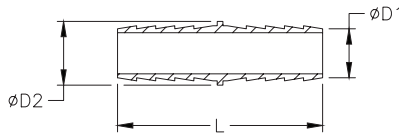

NITRA™ Brass Hose Mender Fitting							
Inch Sizes - dimensions in inches							
Part No.	Price	Description	Weight	L	ØD1	ØD2	
BAHM-316	$7.00	NITRA barbed fitting, hose mender, brass body, (2) 3/16in hose connection(s). Package of 5.	0.1	1.45 [36.7]	0.20 [5.1]	0.23 [5.8]	
BAHM-14	$9.00	NITRA barbed fitting, hose mender, brass body, (2) 1/4in hose connection(s). Package of 5.	0.1	2.00 [50.8]	0.24 [6.1]	0.50 [12.7]	
BAHM-516	$11.50	NITRA barbed fitting, hose mender, brass body, (2) 5/16in hose connection(s). Package of 5.	0.1	1.67 [42.4]	0.29 [7.4]	0.36 [9.1]	
BAHM-38	$12.50	NITRA barbed fitting, hose mender, brass body, (2) 3/8in hose connection(s). Package of 5.	0.2	2.00 [50.8]	0.36 [9.2]	0.50 [12.7]	
BAHM-12	$17.00	NITRA barbed fitting, hose mender, brass body, (2) 1/2in hose connection(s). Package of 5.	0.3	2.01 [51.1]	0.48 [12.3]	0.63 [15.9]	
BAHM-58	$12.00	NITRA barbed fitting, hose mender, brass body, (2) 5/8in hose connection(s). Package of 3.	0.3	2.29 [58.0]	0.60 [15.3]	0.75 [19.1]	
BAHM-34	$15.00	NITRA barbed fitting, hose mender, brass body, (2) 3/4in hose connection(s). Package of 3.	0.3	2.00 [50.8]	0.73 [18.5]	0.88 [22.2]	
BAHM-1	$18.00	NITRA barbed fitting, hose mender, brass body, (2) 1in hose connection(s). Package of 3.	0.6	2.49 [63.2]	0.99 [25.1]	1.19 [30.2]