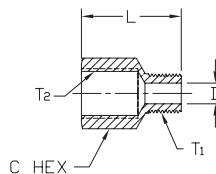

BFFC-12N-14N

NITRA™ Female Brass Connectors									
Inch Sizes - dimensions in inches									
Part No.	Price	Description	Parts Per Pkg	Weight	T1	T2	C Hex	L	Flow Dia. D
<u>BFFC-18N</u>		Female connector, 1/8 inch NPT to 1/8 inch NPT	5	0.1	1/8	1/8	9/16	0.75	0.34
<u>BFFC-14N-18N</u>		Female connector, 1/4 inch NPT to 1/8 inch NPT	5	0.1	1/4	1/8	3/4	0.97	0.34
<u>BFFC-14N</u>		Female connector, 1/4 inch NPT to 1/4 inch NPT	5	0.2	1/4	1/4	3/4	1.12	0.44
<u>BFFC-38N-14N</u>		Female connector, 3/8 inch NPT to 1/4 inch NPT	5	0.2	3/8	1/4	7/8	1.16	0.44
<u>BFFC-38N</u>		Female connector, 3/8 inch NPT to 3/8 inch NPT	5	0.3	3/8	3/8	7/8	1.12	0.52
<u>BFFC-12N-14N</u>		Female connector, 1/2 inch NPT to 1/4 inch NPT	2	0.4	1/2	1/4	1-1/16	1.28	0.44
<u>BFFC-12N-38N</u>		Female connector, 1/2 inch NPT to 3/8 inch NPT	2	0.2	1/2	3/8	15/16	1.32	0.52
<u>BFFC-12N</u>		Female connector, 1/2 inch NPT to 1/2 inch NPT	2	0.4	1/2	1/2	1-1/16	1.50	0.70

Brass Adapter Fittings

Note: Actual product dimensions and appearance may vary

BFMFR-38N-14N

NITRA™ Male to Female Brass Connectors									
Inch Sizes - dimensions in inches									
Part No.	Price	Description	Parts Per Pkg	Weight	T1	T2	C Hex	L	Flow Dia. D
BFMFR-14N-18N		Male to female connector, 1/8 inch NPT male to 1/4 inch NPT female	5	0.1	1/4	1/8	3/4	1.06	0.22
BFMFR-38N-18N		Male to female connector, 1/8 inch NPT male to 3/8 inch NPT female	5	0.1	3/8	1/8	7/8	1.1	0.22
BFMFR-38N-14N		Male to female connector, 1/4 inch NPT male to 3/8 inch NPT female	5	0.1	3/8	1/4	7/8	1.25	0.314
BFMFR-12N-38N		Male to female connector, 3/8 inch NPT male to 1/2 inch NPT female	5	0.4	1/2	3/8	1-1/16	1.47	0.44