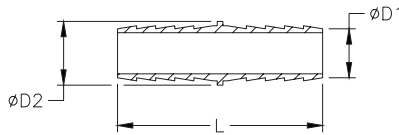

NITRA™ Brass Hose Mender Fitting						
Inch Sizes - dimensions in inches						
Part No.	Price	Description	Weight	L	ØD1	ØD2
BAHM-316		NITRA barbed fitting, hose mender, brass body, (2) 3/16in hose connection(s). Package of 5.	0.1	1.45 [36.7]	0.20 [5.1]	0.23 [5.8]
BAHM-14		NITRA barbed fitting, hose mender, brass body, (2) 1/4in hose connection(s). Package of 5.	0.1	2.00 [50.8]	0.24 [6.1]	0.50 [12.7]
BAHM-516		NITRA barbed fitting, hose mender, brass body, (2) 5/16in hose connection(s). Package of 5.	0.1	1.67 [42.4]	0.29 [7.4]	0.36 [9.1]
BAHM-38		NITRA barbed fitting, hose mender, brass body, (2) 3/8in hose connection(s). Package of 5.	0.2	2.00 [50.8]	0.36 [9.2]	0.50 [12.7]
BAHM-12		NITRA barbed fitting, hose mender, brass body, (2) 1/2in hose connection(s). Package of 5.	0.3	2.01 [51.1]	0.48 [12.3]	0.63 [15.9]
BAHM-58		NITRA barbed fitting, hose mender, brass body, (2) 5/8in hose connection(s). Package of 3.	0.3	2.29 [58.0]	0.60 [15.3]	0.75 [19.1]
BAHM-34		NITRA barbed fitting, hose mender, brass body, (2) 3/4in hose connection(s). Package of 3.	0.3	2.00 [50.8]	0.73 [18.5]	0.88 [22.2]
BAHM-1		NITRA barbed fitting, hose mender, brass body, (2) 1in hose connection(s). Package of 3.	0.6	2.49 [63.2]	0.99 [25.1]	1.19 [30.2]