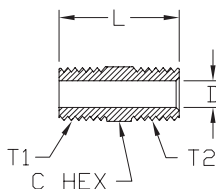

BFMC-14N

NITRA™ Male Brass Connectors									
Inch Sizes - dimensions in inches									
Part No.	Price	Description	Parts Per Pkg	Weight	T1	T2	C Hex	L	Flow Dia. D
<u>BFMC-18N</u>		Male connector, 1/8 inch NPT to 1/8 inch NPT	5	0.1	1/8	1/8	7/16	0.97	0.22
<u>BFMC-14N-18N</u>		Male connector, 1/4 inch NPT to 1/8 inch NPT	5	0.1	1/4	1/8	9/16	1.19	0.22
<u>BFMC-14N</u>		Male connector, 1/4 inch NPT to 1/4 inch NPT	5	0.1	1/4	1/4	9/16	1.38	0.31
<u>BFMC-38N-18N</u>		Male connector, 3/8 inch NPT to 1/8 inch NPT	5	0.3	3/8	1/8	11/16	1.22	0.22
<u>BFMC-38N-14N</u>		Male connector, 3/8 inch NPT to 1/4 inch NPT	5	0.3	3/8	1/4	11/16	1.41	0.31
<u>BFMC-38N</u>		Male connector, 3/8 inch NPT to 3/8 inch NPT	5	0.3	3/8	3/8	11/16	1.41	0.44
<u>BFMC-12N-14N</u>		Male connector, 1/2 inch NPT to 1/4 inch NPT	2	0.3	1/2	1/4	7/8	1.62	0.31
<u>BFMC-12N-38N</u>		Male connector, 1/2 inch NPT to 3/8 inch NPT	2	0.2	1/2	3/8	7/8	1.62	0.44
<u>BFMC-12N</u>		Male connector, 1/2 inch NPT to 1/2 inch NPT	2	0.3	1/2	1/2	7/8	1.81	0.56

BFFC-12N-14N

NITRA™ Female Brass Connectors									
Inch Sizes - dimensions in inches									
Part No.	Price	Description	Parts Per Pkg	Weight	T1	T2	C Hex	L	Flow Dia. D
<u>BFFC-18N</u>		Female connector, 1/8 inch NPT to 1/8 inch NPT	5	0.1	1/8	1/8	9/16	0.75	0.34
<u>BFFC-14N-18N</u>		Female connector, 1/4 inch NPT to 1/8 inch NPT	5	0.1	1/4	1/8	3/4	0.97	0.34
<u>BFFC-14N</u>		Female connector, 1/4 inch NPT to 1/4 inch NPT	5	0.2	1/4	1/4	3/4	1.12	0.44
<u>BFFC-38N-14N</u>		Female connector, 3/8 inch NPT to 1/4 inch NPT	5	0.2	3/8	1/4	7/8	1.16	0.44
<u>BFFC-38N</u>		Female connector, 3/8 inch NPT to 3/8 inch NPT	5	0.3	3/8	3/8	7/8	1.12	0.52
<u>BFFC-12N-14N</u>		Female connector, 1/2 inch NPT to 1/4 inch NPT	2	0.4	1/2	1/4	1-1/16	1.28	0.44
<u>BFFC-12N-38N</u>		Female connector, 1/2 inch NPT to 3/8 inch NPT	2	0.2	1/2	3/8	15/16	1.32	0.52
<u>BFFC-12N</u>		Female connector, 1/2 inch NPT to 1/2 inch NPT	2	0.4	1/2	1/2	1-1/16	1.50	0.70