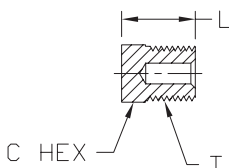

NITRA™ Brass Hex Plug Fittings							
Inch Sizes - dimensions in inches							
Part No.	Price	Description	Parts Per Pkg	Weight	T	C Hex	L
BFHHP-18N	$3.50	Hex head plug, 1/8 inch NPT male	5	0.1	1/8	7/16	0.56
BFHHP-14N	$5.50	Hex head plug, 1/4 inch NPT male	5	0.1	1/4	9/16	0.75
BFHHP-38N	$8.50	Hex head plug, 3/8 inch NPT male	5	0.1	3/8	11/16	0.78
BFHHP-12N	$11.50	Hex head plug, 1/2 inch NPT male	5	0.2	1/2		0.97