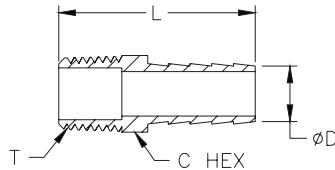

NITRA™ Brass Straight Barb Fitting							
Inch Sizes - dimensions in inches							
Part No.	Price	Description	Weight	T	L	ØD	C Hex
BAHB-316-18N	$11.50	NITRA threaded fitting, hose barb, brass body, brass threads, (1) 3/16in hose to (1) 1/8in male NPT connection(s). Package of 5.	0.1	1/8	1.20 [305]	0.20 [5.1]	0.44 [11.1]
BAHB-316-14N	$11.50	NITRA threaded fitting, hose barb, brass body, brass threads, (1) 3/16in hose to (1) 1/4in male NPT connection(s). Package of 5.	0.2	1/4	1.43 [36.2]	0.20 [5.1]	0.56 [14.3]
BAHB-14-18N	$7.50	NITRA threaded fitting, hose barb, brass body, brass threads, (1) 1/4in hose to (1) 1/8in male NPT connection(s). Package of 5.	0.1	1/8	1.49 [37.7]	0.24 [6.1]	0.44 [11.1]
BAHB-14-14N	$9.75	NITRA threaded fitting, hose barb, brass body, brass threads, (1) 1/4in hose to (1) 1/4in male NPT connection(s). Package of 5.	0.2	1/4	1.69 [42.9]	0.24 [6.1]	0.56 [14.3]
BAHB-14-38N	$12.50	NITRA threaded fitting, hose barb, brass body, brass threads, (1) 1/4in hose to (1) 3/8in male NPT connection(s). Package of 5.	0.3	3/8	1.70 [43.3]	0.24 [6.1]	0.69 [17.5]
BAHB-516-18N	$11.00	NITRA threaded fitting, hose barb, brass body, brass threads, (1) 5/16in hose to (1) 1/8in male NPT connection(s). Package of 5.	0.1	1/8	1.40 [35.6]	0.29 [7.4]	0.44 [11.1]
BAHB-516-14N	$9.00	NITRA threaded fitting, hose barb, brass body, brass threads, (1) 5/16in hose to (1) 1/4in male NPT connection(s). Package of 5.	0.2	1/4	1.70 [43.3]	0.29 [7.4]	0.56 [14.3]
BAHB-516-38N	$20.50	NITRA threaded fitting, hose barb, brass body, brass threads, (1) 5/16in hose to (1) 3/8in male NPT connection(s). Package of 5.	0.3	3/8	1.49 [37.8]	0.29 [7.4]	0.69 [17.5]
BAHB-38-14N	$9.75	NITRA threaded fitting, hose barb, brass body, brass threads, (1) 3/8in hose to (1) 1/4in male NPT connection(s). Package of 5.	0.2	1/4	1.70 [43.3]	0.36 [9.2]	0.56 [14.3]
BAHB-38-38N	$12.50	NITRA threaded fitting, hose barb, brass body, brass threads, (1) 3/8in hose to (1) 3/8in male NPT connection(s). Package of 5.	0.3	3/8	1.70 [43.3]	0.36 [9.2]	0.69 [17.4]
BAHB-38-12N	$22.00	NITRA threaded fitting, hose barb, brass body, brass threads, (1) 3/8in hose to (1) 1/2in male NPT connection(s). Package of 5.	0.5	1/2	1.89 [48.0]	0.36 [9.2]	0.88 [22.2]
BAHB-12-14N	$12.50	NITRA threaded fitting, hose barb, brass body, brass threads, (1) 1/2in hose to (1) 1/4in male NPT connection(s). Package of 5.	0.3	1/4	1.70 [43.3]	0.48 [12.3]	0.56 [14.3]
BAHB-12-38N	$14.00	NITRA threaded fitting, hose barb, brass body, brass threads, (1) 1/2in hose to (1) 3/8in male NPT connection(s). Package of 5.	0.3	3/8	1.76 [44.8]	0.48 [12.3]	0.69 [17.5]
BAHB-12-12N	$20.50	NITRA threaded fitting, hose barb, brass body, brass threads, (1) 1/2in hose to (1) 1/2in male NPT connection(s). Package of 5.	0.5	1/2	1.86 [47.2]	0.48 [12.3]	0.88 [22.2]
BAHB-58-38N	$12.50	NITRA threaded fitting, hose barb, brass body, brass threads, (1) 5/8in hose to (1) 3/8in male NPT connection(s). Package of 3.	0.2	3/8	1.84 [46.7]	0.60 [15.3]	0.88 [22.2]
BAHB-58-12N	$14.50	NITRA threaded fitting, hose barb, brass body, brass threads, (1) 5/8in hose to (1) 1/2in male NPT connection(s). Package of 3.	0.4	1/2	1.98 [50.4]	0.60 [15.3]	0.88 [22.2]
BAHB-58-34N	$24.00	NITRA threaded fitting, hose barb, brass body, brass threads, (1) 5/8in hose to (1) 3/4in male NPT connection(s). Package of 3.	0.5	3/4	1.89 [48.1]	0.60 [15.3]	1.06 [27.0]
BAHB-34-12N	$15.50	NITRA threaded fitting, hose barb, brass body, brass threads, (1) 3/4in hose to (1) 1/2in male NPT connection(s). Package of 3.	0.4	1/2	1.99 [50.5]	0.73 [18.5]	0.88 [22.2]
BAHB-34-34N	$20.50	NITRA threaded fitting, hose barb, brass body, brass threads, (1) 3/4in hose to (1) 3/4in male NPT connection(s). Package of 3.	0.3	3/4	2.03 [51.6]	0.73 [18.5]	1.06 [27.0]
BAHB-34-1N	$39.50	NITRA threaded fitting, hose barb, brass body, brass threads, (1) 3/4in hose to (1) 1in male NPT connection(s). Package of 3.	0.8	1	2.25 [57.2]	0.73 [18.5]	1.38 [34.9]
BAHB-1-34N	$7.75	NITRA threaded fitting, hose barb, brass body, brass threads, (1) 1in hose to (1) 3/4in male NPT connection(s). Package of 1.	0.2	3/4	2.17 [55.0]	0.99 [25.1]	1.06 [27.0]
BAHB-1-1N	$14.50	NITRA threaded fitting, hose barb, brass body, brass threads, (1) 1in hose to (1) 1in male NPT connection(s). Package of 1.	0.3	1	2.36 [60.0]	0.99 [25.1]	1.38 [34.9]