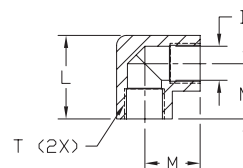

NITRA™ Brass Female Elbow								
Inch Sizes - dimensions in inches								
Part No.	Price	Description	Parts Per Pkg	Weight	T	M	Flow Dia. D	L
BFFE-18N	$4.75	Female elbow, 1/8 inch NPT female	2	0.2	1/8	0.55	0.339	0.83
BFFE-14N	$6.75	Female elbow, 1/4 inch NPT female	2	0.2	1/4	0.78	0.441	1.06
BFFE-38N	$10.00	Female elbow, 3/8 inch NPT female	2	0.4	3/8	0.84	0.571	1.30