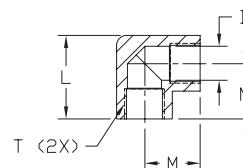

NITRA™ Brass Female Elbow								
Inch Sizes - dimensions in inches								
Part No.	Price	Description	Parts Per Pkg	Weight	T	M	Flow Dia. D	L
BFFE-18N		Female elbow, 1/8 inch NPT female	2	0.2	1/8	0.55	0.339	0.83
BFFE-14N		Female elbow, 1/4 inch NPT female	2	0.2	1/4	0.78	0.441	1.06
BFFE-38N		Female elbow, 3/8 inch NPT female	2	0.4	3/8	0.84	0.571	1.30