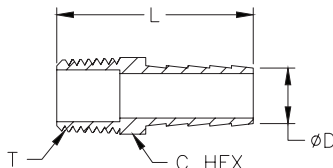

NITRA™ Brass Straight Barb Fitting							
Inch Sizes - dimensions in inches							
Part No.	Price	Description	Weight	T	L	ØD	C Hex
BAHB-316-18N		NITRA threaded fitting, hose barb, brass body, brass threads, (1) 3/16in hose to (1) 1/8in male NPT connection(s). Package of 5.	0.1	1/8	1.20 [305]	0.20 [5.1]	0.44 [11.1]
BAHB-316-14N		NITRA threaded fitting, hose barb, brass body, brass threads, (1) 3/16in hose to (1) 1/4in male NPT connection(s). Package of 5.	0.2	1/4	1.43 [36.2]	0.20 [5.1]	0.56 [14.3]
BAHB-14-18N		NITRA threaded fitting, hose barb, brass body, brass threads, (1) 1/4in hose to (1) 1/8in male NPT connection(s). Package of 5.	0.1	1/8	1.49 [37.7]	0.24 [6.1]	0.44 [11.1]
BAHB-14-14N		NITRA threaded fitting, hose barb, brass body, brass threads, (1) 1/4in hose to (1) 1/4in male NPT connection(s). Package of 5.	0.2	1/4	1.69 [42.9]	0.24 [6.1]	0.56 [14.3]
BAHB-14-38N		NITRA threaded fitting, hose barb, brass body, brass threads, (1) 1/4in hose to (1) 3/8in male NPT connection(s). Package of 5.	0.3	3/8	1.70 [43.3]	0.24 [6.1]	0.69 [17.5]
BAHB-516-18N		NITRA threaded fitting, hose barb, brass body, brass threads, (1) 5/16in hose to (1) 1/8in male NPT connection(s). Package of 5.	0.1	1/8	1.40 [35.6]	0.29 [7.4]	0.44 [11.1]
BAHB-516-14N		NITRA threaded fitting, hose barb, brass body, brass threads, (1) 5/16in hose to (1) 1/4in male NPT connection(s). Package of 5.	0.2	1/4	1.70 [43.3]	0.29 [7.4]	0.56 [14.3]
BAHB-516-38N		NITRA threaded fitting, hose barb, brass body, brass threads, (1) 5/16in hose to (1) 3/8in male NPT connection(s). Package of 5.	0.3	3/8	1.49 [37.8]	0.29 [7.4]	0.69 [17.5]
BAHB-38-14N		NITRA threaded fitting, hose barb, brass body, brass threads, (1) 3/8in hose to (1) 1/4in male NPT connection(s). Package of 5.	0.2	1/4	1.70 [43.3]	0.36 [9.2]	0.56 [14.3]
BAHB-38-38N		NITRA threaded fitting, hose barb, brass body, brass threads, (1) 3/8in hose to (1) 3/8in male NPT connection(s). Package of 5.	0.3	3/8	1.70 [43.3]	0.36 [9.2]	0.69 [17.4]
BAHB-38-12N		NITRA threaded fitting, hose barb, brass body, brass threads, (1) 3/8in hose to (1) 1/2in male NPT connection(s). Package of 5.	0.5	1/2	1.89 [48.0]	0.36 [9.2]	0.88 [22.2]
BAHB-12-14N		NITRA threaded fitting, hose barb, brass body, brass threads, (1) 1/2in hose to (1) 1/4in male NPT connection(s). Package of 5.	0.3	1/4	1.70 [43.3]	0.48 [12.3]	0.56 [14.3]
BAHB-12-38N		NITRA threaded fitting, hose barb, brass body, brass threads, (1) 1/2in hose to (1) 3/8in male NPT connection(s). Package of 5.	0.3	3/8	1.76 [44.8]	0.48 [12.3]	0.69 [17.5]
BAHB-12-12N		NITRA threaded fitting, hose barb, brass body, brass threads, (1) 1/2in hose to (1) 1/2in male NPT connection(s). Package of 5.	0.5	1/2	1.86 [47.2]	0.48 [12.3]	0.88 [22.2]
BAHB-58-38N		NITRA threaded fitting, hose barb, brass body, brass threads, (1) 5/8in hose to (1) 3/8in male NPT connection(s). Package of 3.	0.2	3/8	1.84 [46.7]	0.60 [15.3]	0.88 [22.2]
BAHB-58-12N		NITRA threaded fitting, hose barb, brass body, brass threads, (1) 5/8in hose to (1) 1/2in male NPT connection(s). Package of 3.	0.4	1/2	1.98 [50.4]	0.60 [15.3]	0.88 [22.2]
BAHB-58-34N		NITRA threaded fitting, hose barb, brass body, brass threads, (1) 5/8in hose to (1) 3/4in male NPT connection(s). Package of 3.	0.5	3/4	1.89 [48.1]	0.60 [15.3]	1.06 [27.0]
BAHB-34-12N		NITRA threaded fitting, hose barb, brass body, brass threads, (1) 3/4in hose to (1) 1/2in male NPT connection(s). Package of 3.	0.4	1/2	1.99 [50.5]	0.73 [18.5]	0.88 [22.2]
BAHB-34-34N		NITRA threaded fitting, hose barb, brass body, brass threads, (1) 3/4in hose to (1) 3/4in male NPT connection(s). Package of 3.	0.3	3/4	2.03 [51.6]	0.73 [18.5]	1.06 [27.0]
BAHB-34-1N		NITRA threaded fitting, hose barb, brass body, brass threads, (1) 3/4in hose to (1) 1in male NPT connection(s). Package of 3.	0.8	1	2.25 [57.2]	0.73 [18.5]	1.38 [34.9]
BAHB-1-34N		NITRA threaded fitting, hose barb, brass body, brass threads, (1) 1in hose to (1) 3/4in male NPT connection(s). Package of 1.	0.2	3/4	2.17 [55.0]	0.99 [25.1]	1.06 [27.0]
BAHB-1-1N		NITRA threaded fitting, hose barb, brass body, brass threads, (1) 1in hose to (1) 1in male NPT connection(s). Package of 1.	0.3	1	2.36 [60.0]	0.99 [25.1]	1.38 [34.9]