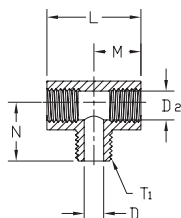

BFFE-14N

NITRA™ Brass Female Elbow								
Inch Sizes - dimensions in inches								
Part No.	Price	Description	Parts Per Pkg	Weight	T	M	Flow Dia. D	L
BFFE-18N		Female elbow, 1/8 inch NPT female	2	0.2	1/8	0.55	0.339	0.83
BFFE-14N		Female elbow, 1/4 inch NPT female	2	0.2	1/4	0.78	0.441	1.06
BFFE-38N		Female elbow, 3/8 inch NPT female	2	0.4	3/8	0.84	0.571	1.30

BFSE-38N

NITRA™ Female to Male Brass Street Elbow									
Inch Sizes - dimensions in inches									
Part No.	Price	Description	Parts Per Pkg	Weight	T	M	N	Flow Dia. D	L
BFSE-18N		Street elbow, 1/8 inch NPT female to 1/8 male	2	0.2	1/8	0.66	0.35	0.22	0.81
BFSE-14N		Street elbow, 1/4 inch NPT female to 1/4 male	2	0.2	1/4	0.91	0.47	0.34	1.25
BFSE-38N		Street elbow, 3/8 inch NPT female to 3/8 male	2	0.3	3/8	0.97	0.49	0.41	1.42
BFSE-12N		Street elbow, 1/2 inch NPT female to 1/2 male	2	0.4	1/2	1.25	1.03	0.56	1.61

Brass Adapter Fittings

• **Note: Actual product dimensions and appearance may vary**

BFMT-14N

NITRA™ Brass Male Tee Fittings										
Inch Sizes - dimensions in inches										
Part No.	Price	Description	Parts Per Pkg	Weight	T1	T2	L	M	N	Flow Dia. D
BFMT-18N		Male tee, 1/8 inch NPT male	2	0.3	1/8	1/8	1.06	0.53	0.66	0.22
BFMT-14N		Male tee, 1/4 inch NPT male	2	0.3	1/4	1/4	1.52	0.76	0.91	0.31
BFMT-38N		Male tee, 3/8 inch NPT male	2	0.4	3/8	3/8	1.68	0.84	0.97	0.44