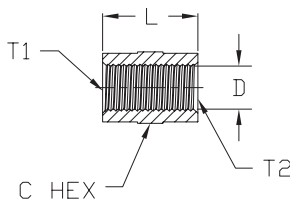

NITRA™ Female Brass Connectors									
Inch Sizes - dimensions in inches									
Part No.	Price	Description	Parts Per Pkg	Weight	T1	T2	C Hex	L	Flow Dia. D
<u>BFFC-18N</u>	$5.75	Female connector, 1/8 inch NPT to 1/8 inch NPT	5	0.1	1/8	1/8	9/16	0.75	0.34
<u>BFFC-14N-18N</u>	$9.75	Female connector, 1/4 inch NPT to 1/8 inch NPT	5	0.1	1/4	1/8	3/4	0.97	0.34
<u>BFFC-14N</u>	$12.00	Female connector, 1/4 inch NPT to 1/4 inch NPT	5	0.2	1/4	1/4	3/4	1.12	0.44
<u>BFFC-38N-14N</u>	$15.00	Female connector, 3/8 inch NPT to 1/4 inch NPT	5	0.2	3/8	1/4	7/8	1.16	0.44
<u>BFFC-38N</u>	$15.00	Female connector, 3/8 inch NPT to 3/8 inch NPT	5	0.3	3/8	3/8	7/8	1.12	0.52
<u>BFFC-12N-14N</u>	$8.75	Female connector, 1/2 inch NPT to 1/4 inch NPT	2	0.4	1/2	1/4	1-1/16	1.28	0.44
<u>BFFC-12N-38N</u>	$7.25	Female connector, 1/2 inch NPT to 3/8 inch NPT	2	0.2	1/2	3/8	15/16	1.32	0.52
<u>BFFC-12N</u>	$10.00	Female connector, 1/2 inch NPT to 1/2 inch NPT	2	0.4	1/2	1/2	1-1/16	1.50	0.70