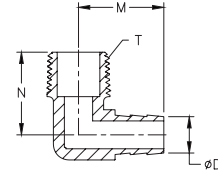

NITRA™ Brass Male Elbow Barb Fitting							
Inch Sizes - dimensions in inches							
Part No.	Price	Description	Weight	T	M	N	ØD
BAHBL-316-18N		NITRA threaded fitting, hose barb elbow, brass body, brass threads, (1) 3/16in hose to (1) 1/8in male NPT connection(s). Package of 5.	0.1	1/8	0.95 [24.0]	0.71 [18.2]	0.20 [5.1]
BAHBL-316-14N		NITRA threaded fitting, hose barb elbow, brass body, brass threads, (1) 3/16in hose to (1) 1/4in male NPT connection(s). Package of 5.	0.3	1/4	1.00 [25.4]	0.83 [21.1]	0.20 [5.1]
BAHBL-14-18N		NITRA threaded fitting, hose barb elbow, brass body, brass threads, (1) 1/4in hose to (1) 1/8in male NPT connection(s). Package of 5.	0.2	1/8	1.25 [31.8]	0.60 [15.3]	0.24 [6.1]
BAHBL-14-14N		NITRA threaded fitting, hose barb elbow, brass body, brass threads, (1) 1/4in hose to (1) 1/4in male NPT connection(s). Package of 5.	0.3	1/4	1.33 [33.8]	0.84 [21.4]	0.24 [6.1]
BAHBL-14-38N		NITRA threaded fitting, hose barb elbow, brass body, brass threads, (1) 1/4in hose to (1) 3/8in male NPT connection(s). Package of 5.	0.4	3/8	1.22 [31.0]	0.94 [23.9]	0.24 [6.1]
BAHBL-516-18N		NITRA threaded fitting, hose barb elbow, brass body, brass threads, (1) 5/16in hose to (1) 1/8in male NPT connection(s). Package of 5.	0.2	1/8	1.01 [25.6]	0.82 [20.8]	0.29 [7.4]
BAHBL-516-14N		NITRA threaded fitting, hose barb elbow, brass body, brass threads, (1) 5/16in hose to (1) 1/4in male NPT connection(s). Package of 5.	0.3	1/4	1.02 [25.8]	0.87 [22.1]	0.29 [7.4]
BAHBL-516-38N		NITRA threaded fitting, hose barb elbow, brass body, brass threads, (1) 5/16in hose to (1) 3/8in male NPT connection(s). Package of 5.	0.4	3/8	1.22 [31.1]	0.90 [22.9]	0.29 [7.4]
BAHBL-38-14N		NITRA threaded fitting, hose barb elbow, brass body, brass threads, (1) 3/8in hose to (1) 1/4in male NPT connection(s). Package of 5.	0.4	1/4	1.32 [33.4]	0.83 [21.1]	0.36 [9.2]
BAHBL-38-38N		NITRA threaded fitting, hose barb elbow, brass body, brass threads, (1) 3/8in hose to (1) 3/8in male NPT connection(s). Package of 5.	0.6	3/8	1.42 [35.9]	0.95 [24.0]	0.36 [9.2]
BAHBL-12-14N		NITRA threaded fitting, hose barb elbow, brass body, brass threads, (1) 1/2in hose to (1) 1/4in male NPT connection(s). Package of 5.	0.4	1/4	1.29 [32.7]	0.98 [24.9]	0.48 [12.3]
BAHBL-12-38N		NITRA threaded fitting, hose barb elbow, brass body, brass threads, (1) 1/2in hose to (1) 3/8in male NPT connection(s). Package of 5.	0.5	3/8	1.36 [34.6]	1.01 [25.5]	0.48 [12.3]
BAHBL-12-12N		NITRA threaded fitting, hose barb elbow, brass body, brass threads, (1) 1/2in hose to (1) 1/2in male NPT connection(s). Package of 5.	0.6	1/2	1.14 [28.8]	1.10 [28.0]	0.48 [12.3]
BAHBL-58-38N		NITRA threaded fitting, hose barb elbow, brass body, brass threads, (1) 5/8in hose to (1) 3/8in male NPT connection(s). Package of 3.	0.4	3/8	1.45 [37.0]	1.16 [29.5]	0.60 [15.3]
BAHBL-58-12N		NITRA threaded fitting, hose barb elbow, brass body, brass threads, (1) 5/8in hose to (1) 1/2in male NPT connection(s). Package of 3.	0.5	1/2	1.45 [37.0]	1.14 [29.1]	0.60 [15.3]
BAHBL-34-12N		NITRA threaded fitting, hose barb elbow, brass body, brass threads, (1) 3/4in hose to (1) 1/2in male NPT connection(s). Package of 3.	0.6	1/2	1.35 [34.4]	1.25 [31.8]	0.73 [18.5]
BAHBL-34-34N		NITRA threaded fitting, hose barb elbow, brass body, brass threads, (1) 3/4in hose to (1) 3/4in male NPT connection(s). Package of 3.	0.7	3/4	1.54 [39.0]	1.31 [33.2]	0.73 [18.5]
BAHBL-1-34N		NITRA threaded fitting, hose barb elbow, brass body, brass threads, (1) 1in hose to (1) 3/4in male NPT connection(s). Package of 1.	0.4	3/4	1.70 [43.1]	1.42 [36.2]	0.99 [25.1]
BAHBL-1-1N		NITRA threaded fitting, hose barb elbow, brass body, brass threads, (1) 1in hose to (1) 1in male NPT connection(s). Package of 1.	0.4	1	1.78 [45.2]	1.63 [41.5]	0.99 [25.1]