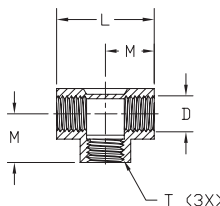

NITRA™ Brass Female Tee Fittings									
Inch Sizes - dimensions in inches									
Part No.	Price	Description	Parts Per Pkg	Weight	T	L	M	Flow Dia. D	
BFFT-18N	$6.00	Female tee, 1/8 inch NPT female	2	0.3	1/8	1.06	0.53	0.34	
BFFT-14N	$10.50	Female tee, 1/4 inch NPT female	2	0.3	1/4	1.52	0.76	0.44	
BFFT-38N	$12.50	Female tee, 3/8 inch NPT female	2	0.5	3/8	1.68	0.84	0.57	
BFFT-12N	$23.50	Female tee, 1/2 inch NPT female	2	0.9	1/2	2.14	1.07	0.70