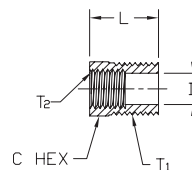

NITRA™ Brass Hex Bushing									
Inch Sizes - dimensions in inches									
Part No.	Price	Description	Parts Per Pkg	Weight	T1	T2	C Hex	L	Flow Dia. D
BFHB-14N-18N	$5.75	Hex bushing, 1/4 inch NPT male to 1/8 inch NPT female	5	0.3	1/4	1/8	9/16	0.75	0.34
BFHB-38N-18N	$8.75	Hex bushing, 3/8 inch NPT male to 1/8 inch NPT female	5	0.3	3/8	1/8	11/16	0.75	0.34
BFHB-38N-14N	$8.75	Hex bushing, 3/8 inch NPT male to 1/4 inch NPT female	5	0.3	3/8	1/4	3/4	0.75	0.44
BFHB-12N-18N	$6.00	Hex bushing, 1/2 inch NPT male to 1/8 inch NPT female	2	0.3	1/2	1/8	7/8	1.0	0.34
BFHB-12N-14N	$5.50	Hex bushing, 1/2 inch NPT male to 1/4 inch NPT female	2	0.3	1/2	1/4	7/8	1.0	0.44
BFHB-12N-38N	$5.50	Hex bushing, 1/2 inch NPT male to 3/8 inch NPT female	2	0.2	1/2	3/8	7/8	1.0	0.57