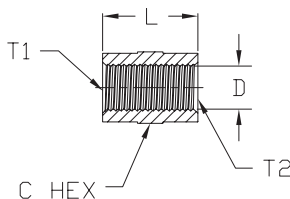

BFMC-14N

NITRA™ Male Brass Connectors									
Inch Sizes - dimensions in inches									
Part No.	Price	Description	Parts Per Pkg	Weight	T1	T2	C Hex	L	Flow Dia. D
<u>BFMC-18N</u>		Male connector, 1/8 inch NPT to 1/8 inch NPT	5	0.1	1/8	1/8	7/16	0.97	0.22
<u>BFMC-14N-18N</u>		Male connector, 1/4 inch NPT to 1/8 inch NPT	5	0.1	1/4	1/8	9/16	1.19	0.22
<u>BFMC-14N</u>		Male connector, 1/4 inch NPT to 1/4 inch NPT	5	0.1	1/4	1/4	9/16	1.38	0.31
<u>BFMC-38N-18N</u>		Male connector, 3/8 inch NPT to 1/8 inch NPT	5	0.3	3/8	1/8	11/16	1.22	0.22
<u>BFMC-38N-14N</u>		Male connector, 3/8 inch NPT to 1/4 inch NPT	5	0.3	3/8	1/4	11/16	1.41	0.31
<u>BFMC-38N</u>		Male connector, 3/8 inch NPT to 3/8 inch NPT	5	0.3	3/8	3/8	11/16	1.41	0.44
<u>BFMC-12N-14N</u>		Male connector, 1/2 inch NPT to 1/4 inch NPT	2	0.3	1/2	1/4	7/8	1.62	0.31
<u>BFMC-12N-38N</u>		Male connector, 1/2 inch NPT to 3/8 inch NPT	2	0.2	1/2	3/8	7/8	1.62	0.44
<u>BFMC-12N</u>		Male connector, 1/2 inch NPT to 1/2 inch NPT	2	0.3	1/2	1/2	7/8	1.81	0.56

BFFC-12N-14N

NITRA™ Female Brass Connectors									
Inch Sizes - dimensions in inches									
Part No.	Price	Description	Parts Per Pkg	Weight	T1	T2	C Hex	L	Flow Dia. D
<u>BFFC-18N</u>		Female connector, 1/8 inch NPT to 1/8 inch NPT	5	0.1	1/8	1/8	9/16	0.75	0.34
<u>BFFC-14N-18N</u>		Female connector, 1/4 inch NPT to 1/8 inch NPT	5	0.1	1/4	1/8	3/4	0.97	0.34
<u>BFFC-14N</u>		Female connector, 1/4 inch NPT to 1/4 inch NPT	5	0.2	1/4	1/4	3/4	1.12	0.44
<u>BFFC-38N-14N</u>		Female connector, 3/8 inch NPT to 1/4 inch NPT	5	0.2	3/8	1/4	7/8	1.16	0.44
<u>BFFC-38N</u>		Female connector, 3/8 inch NPT to 3/8 inch NPT	5	0.3	3/8	3/8	7/8	1.12	0.52
<u>BFFC-12N-14N</u>		Female connector, 1/2 inch NPT to 1/4 inch NPT	2	0.4	1/2	1/4	1-1/16	1.28	0.44
<u>BFFC-12N-38N</u>		Female connector, 1/2 inch NPT to 3/8 inch NPT	2	0.2	1/2	3/8	15/16	1.32	0.52
<u>BFFC-12N</u>		Female connector, 1/2 inch NPT to 1/2 inch NPT	2	0.4	1/2	1/2	1-1/16	1.50	0.70