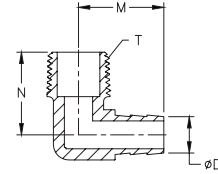

NITRA™ Brass Male Elbow Barb Fitting							
Inch Sizes - dimensions in inches							
Part No.	Price	Description	Weight	T	M	N	ØD
BAHBL-316-18N	$22.00	NITRA threaded fitting, hose barb elbow, brass body, brass threads, (1) 3/16in hose to (1) 1/8in male NPT connection(s). Package of 5.	0.1	1/8	0.95 [24.0]	0.71 [18.2]	0.20 [5.1]
BAHBL-316-14N	$27.50	NITRA threaded fitting, hose barb elbow, brass body, brass threads, (1) 3/16in hose to (1) 1/4in male NPT connection(s). Package of 5.	0.3	1/4	1.00 [25.4]	0.83 [21.1]	0.20 [5.1]
BAHBL-14-18N	$22.00	NITRA threaded fitting, hose barb elbow, brass body, brass threads, (1) 1/4in hose to (1) 1/8in male NPT connection(s). Package of 5.	0.2	1/8	1.25 [31.8]	0.60 [15.3]	0.24 [6.1]
BAHBL-14-14N	$27.50	NITRA threaded fitting, hose barb elbow, brass body, brass threads, (1) 1/4in hose to (1) 1/4in male NPT connection(s). Package of 5.	0.3	1/4	1.33 [33.8]	0.84 [21.4]	0.24 [6.1]
BAHBL-14-38N	$47.00	NITRA threaded fitting, hose barb elbow, brass body, brass threads, (1) 1/4in hose to (1) 3/8in male NPT connection(s). Package of 5.	0.4	3/8	1.22 [31.0]	0.94 [23.9]	0.24 [6.1]
BAHBL-516-18N	Retired	NITRA threaded fitting, hose barb elbow, brass body, brass threads, (1) 5/16in hose to (1) 1/8in male NPT connection(s). Package of 5.	0.2	1/8	1.01 [25.6]	0.82 [20.8]	0.29 [7.4]
BAHBL-516-14N	Retired	NITRA threaded fitting, hose barb elbow, brass body, brass threads, (1) 5/16in hose to (1) 1/4in male NPT connection(s). Package of 5.	0.3	1/4	1.02 [25.8]	0.87 [22.1]	0.29 [7.4]
BAHBL-516-38N	$51.00	NITRA threaded fitting, hose barb elbow, brass body, brass threads, (1) 5/16in hose to (1) 3/8in male NPT connection(s). Package of 5.	0.4	3/8	1.22 [31.1]	0.90 [22.9]	0.29 [7.4]
BAHBL-38-14N	$22.00	NITRA threaded fitting, hose barb elbow, brass body, brass threads, (1) 3/8in hose to (1) 1/4in male NPT connection(s). Package of 5.	0.4	1/4	1.32 [33.4]	0.83 [21.1]	0.36 [9.2]
BAHBL-38-38N	$28.50	NITRA threaded fitting, hose barb elbow, brass body, brass threads, (1) 3/8in hose to (1) 3/8in male NPT connection(s). Package of 5.	0.6	3/8	1.42 [35.9]	0.95 [24.0]	0.36 [9.2]
BAHBL-12-14N	$29.00	NITRA threaded fitting, hose barb elbow, brass body, brass threads, (1) 1/2in hose to (1) 1/4in male NPT connection(s). Package of 5.	0.4	1/4	1.29 [32.7]	0.98 [24.9]	0.48 [12.3]
BAHBL-12-38N	$49.50	NITRA threaded fitting, hose barb elbow, brass body, brass threads, (1) 1/2in hose to (1) 3/8in male NPT connection(s). Package of 5.	0.5	3/8	1.36 [34.6]	1.01 [25.5]	0.48 [12.3]
BAHBL-12-12N	$42.50	NITRA threaded fitting, hose barb elbow, brass body, brass threads, (1) 1/2in hose to (1) 1/2in male NPT connection(s). Package of 5.	0.6	1/2	1.14 [28.8]	1.10 [28.0]	0.48 [12.3]
BAHBL-58-38N	$33.50	NITRA threaded fitting, hose barb elbow, brass body, brass threads, (1) 5/8in hose to (1) 3/8in male NPT connection(s). Package of 3.	0.4	3/8	1.45 [37.0]	1.16 [29.5]	0.60 [15.3]
BAHBL-58-12N	$39.00	NITRA threaded fitting, hose barb elbow, brass body, brass threads, (1) 5/8in hose to (1) 1/2in male NPT connection(s). Package of 3.	0.5	1/2	1.45 [37.0]	1.14 [29.1]	0.60 [15.3]
BAHBL-34-12N	$49.50	NITRA threaded fitting, hose barb elbow, brass body, brass threads, (1) 3/4in hose to (1) 1/2in male NPT connection(s). Package of 3.	0.6	1/2	1.35 [34.4]	1.25 [31.8]	0.73 [18.5]
BAHBL-34-34N	$72.00	NITRA threaded fitting, hose barb elbow, brass body, brass threads, (1) 3/4in hose to (1) 3/4in male NPT connection(s). Package of 3.	0.7	3/4	1.54 [39.0]	1.31 [33.2]	0.73 [18.5]
BAHBL-1-34N	$28.50	NITRA threaded fitting, hose barb elbow, brass body, brass threads, (1) 1in hose to (1) 3/4in male NPT connection(s). Package of 1.	0.4	3/4	1.70 [43.1]	1.42 [36.2]	0.99 [25.1]
BAHBL-1-1N	$51.00	NITRA threaded fitting, hose barb elbow, brass body, brass threads, (1) 1in hose to (1) 1in male NPT connection(s). Package of 1.	0.4	1	1.78 [45.2]	1.63 [41.5]	0.99 [25.1]