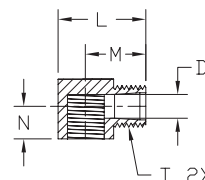

NITRA™ Female to Male Brass Street Elbow									
Inch Sizes - dimensions in inches									
Part No.	Price	Description	Parts Per Pkg	Weight	T	M	N	Flow Dia. D	L
BFSE-18N		Street elbow, 1/8 inch NPT female to 1/8 male	2	0.2	1/8	0.66	0.35	0.22	0.81
BFSE-14N		Street elbow, 1/4 inch NPT female to 1/4 male	2	0.2	1/4	0.91	0.47	0.34	1.25
BFSE-38N		Street elbow, 3/8 inch NPT female to 3/8 male	2	0.3	3/8	0.97	0.49	0.41	1.42
BFSE-12N		Street elbow, 1/2 inch NPT female to 1/2 male	2	0.4	1/2	1.25	1.03	0.56	1.61