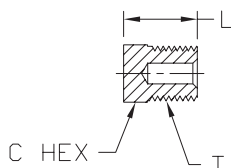

Brass Adapter Fittings

• **Note: Actual product dimensions and appearance may vary**

BFMT-14N

NITRA™ Brass Male Tee Fittings										
Inch Sizes - dimensions in inches										
Part No.	Price	Description	Parts Per Pkg	Weight	T1	T2	L	M	N	Flow Dia. D
BFMT-18N		Male tee, 1/8 inch NPT male	2	0.3	1/8	1/8	1.06	0.53	0.66	0.22
BFMT-14N		Male tee, 1/4 inch NPT male	2	0.3	1/4	1/4	1.52	0.76	0.91	0.31
BFMT-38N		Male tee, 3/8 inch NPT male	2	0.4	3/8	3/8	1.68	0.84	0.97	0.44

BFFT-14N

NITRA™ Brass Female Tee Fittings									
Inch Sizes - dimensions in inches									
Part No.	Price	Description	Parts Per Pkg	Weight	T	L	M	Flow Dia. D	
BFFT-18N		Female tee, 1/8 inch NPT female	2	0.3	1/8	1.06	0.53	0.34	
BFFT-14N		Female tee, 1/4 inch NPT female	2	0.3	1/4	1.52	0.76	0.44	
BFFT-38N		Female tee, 3/8 inch NPT female	2	0.5	3/8	1.68	0.84	0.57	
BFFT-12N		Female tee, 1/2 inch NPT female	2	0.9	1/2	2.14	1.07	0.70	

BFRHP-38N

NITRA™ Brass Recessed Hex Plug Fittings						
Inch Sizes - dimensions in inches						
Part No.	Price	Description	Parts Per Pkg	Weight	C Hex	L
BFRHP-14N		Recessed hex plug, 1/4 inch NPT male	5	0.1	1/4	0.46
BFRHP-38N		Recessed hex plug, 3/8 inch NPT male	5	0.2	5/16	0.46
BFRHP-12N		Recessed hex plug, 1/2 inch NPT male	5	0.2	3/8	0.61

BFHHP-38N

NITRA™ Brass Hex Plug Fittings							
Inch Sizes - dimensions in inches							
Part No.	Price	Description	Parts Per Pkg	Weight	T	C Hex	L
BFHHP-18N		Hex head plug, 1/8 inch NPT male	5	0.1	1/8	7/16	0.56
BFHHP-14N		Hex head plug, 1/4 inch NPT male	5	0.1	1/4	9/16	0.75
BFHHP-38N		Hex head plug, 3/8 inch NPT male	5	0.1	3/8	11/16	0.78
BFHHP-12N		Hex head plug, 1/2 inch NPT male	5	0.2	1/2		0.97