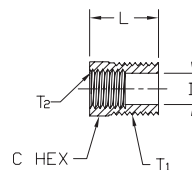

Brass Adapter Fittings

Note: Actual product dimensions and appearance may vary

BFMFR-38N-14N

NITRA™ Male to Female Brass Connectors									
Inch Sizes - dimensions in inches									
Part No.	Price	Description	Parts Per Pkg	Weight	T1	T2	C Hex	L	Flow Dia. D
BFMFR-14N-18N		Male to female connector, 1/8 inch NPT male to 1/4 inch NPT female	5	0.1	1/4	1/8	3/4	1.06	0.22
BFMFR-38N-18N		Male to female connector, 1/8 inch NPT male to 3/8 inch NPT female	5	0.1	3/8	1/8	7/8	1.1	0.22
BFMFR-38N-14N		Male to female connector, 1/4 inch NPT male to 3/8 inch NPT female	5	0.1	3/8	1/4	7/8	1.25	0.314
BFMFR-12N-38N		Male to female connector, 3/8 inch NPT male to 1/2 inch NPT female	5	0.4	1/2	3/8	1-1/16	1.47	0.44

BFHB-12N-14N

NITRA™ Brass Hex Bushing									
Inch Sizes - dimensions in inches									
Part No.	Price	Description	Parts Per Pkg	Weight	T1	T2	C Hex	L	Flow Dia. D
BFHB-14N-18N		Hex bushing, 1/4 inch NPT male to 1/8 inch NPT female	5	0.3	1/4	1/8	9/16	0.75	0.34
BFHB-38N-18N		Hex bushing, 3/8 inch NPT male to 1/8 inch NPT female	5	0.3	3/8	1/8	11/16	0.75	0.34
BFHB-38N-14N		Hex bushing, 3/8 inch NPT male to 1/4 inch NPT female	5	0.3	3/8	1/4	3/4	0.75	0.44
BFHB-12N-18N		Hex bushing, 1/2 inch NPT male to 1/8 inch NPT female	2	0.3	1/2	1/8	7/8	1.0	0.34
BFHB-12N-14N		Hex bushing, 1/2 inch NPT male to 1/4 inch NPT female	2	0.3	1/2	1/4	7/8	1.0	0.44
BFHB-12N-38N		Hex bushing, 1/2 inch NPT male to 3/8 inch NPT female	2	0.2	1/2	3/8	7/8	1.0	0.57