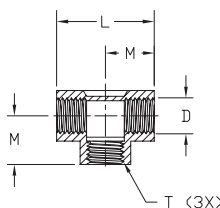

BFFE-14N

NITRA™ Brass Female Elbow								
Inch Sizes - dimensions in inches								
Part No.	Price	Description	Parts Per Pkg	Weight	T	M	Flow Dia. D	L
BFFE-18N		Female elbow, 1/8 inch NPT female	2	0.2	1/8	0.55	0.339	0.83
BFFE-14N		Female elbow, 1/4 inch NPT female	2	0.2	1/4	0.78	0.441	1.06
BFFE-38N		Female elbow, 3/8 inch NPT female	2	0.4	3/8	0.84	0.571	1.30

BFSE-38N

NITRA™ Female to Male Brass Street Elbow									
Inch Sizes - dimensions in inches									
Part No.	Price	Description	Parts Per Pkg	Weight	T	M	N	Flow Dia. D	L
BFSE-18N		Street elbow, 1/8 inch NPT female to 1/8 male	2	0.2	1/8	0.66	0.35	0.22	0.81
BFSE-14N		Street elbow, 1/4 inch NPT female to 1/4 male	2	0.2	1/4	0.91	0.47	0.34	1.25
BFSE-38N		Street elbow, 3/8 inch NPT female to 3/8 male	2	0.3	3/8	0.97	0.49	0.41	1.42
BFSE-12N		Street elbow, 1/2 inch NPT female to 1/2 male	2	0.4	1/2	1.25	1.03	0.56	1.61

Brass Adapter Fittings

• **Note: Actual product dimensions and appearance may vary**

BFMT-14N

NITRA™ Brass Male Tee Fittings										
Inch Sizes - dimensions in inches										
Part No.	Price	Description	Parts Per Pkg	Weight	T1	T2	L	M	N	Flow Dia. D
BFMT-18N		Male tee, 1/8 inch NPT male	2	0.3	1/8	1/8	1.06	0.53	0.66	0.22
BFMT-14N		Male tee, 1/4 inch NPT male	2	0.3	1/4	1/4	1.52	0.76	0.91	0.31
BFMT-38N		Male tee, 3/8 inch NPT male	2	0.4	3/8	3/8	1.68	0.84	0.97	0.44

BFFT-14N

NITRA™ Brass Female Tee Fittings									
Inch Sizes - dimensions in inches									
Part No.	Price	Description	Parts Per Pkg	Weight	T	L	M	Flow Dia. D	
BFFT-18N		Female tee, 1/8 inch NPT female	2	0.3	1/8	1.06	0.53	0.34	
BFFT-14N		Female tee, 1/4 inch NPT female	2	0.3	1/4	1.52	0.76	0.44	
BFFT-38N		Female tee, 3/8 inch NPT female	2	0.5	3/8	1.68	0.84	0.57	
BFFT-12N		Female tee, 1/2 inch NPT female	2	0.9	1/2	2.14	1.07	0.70	