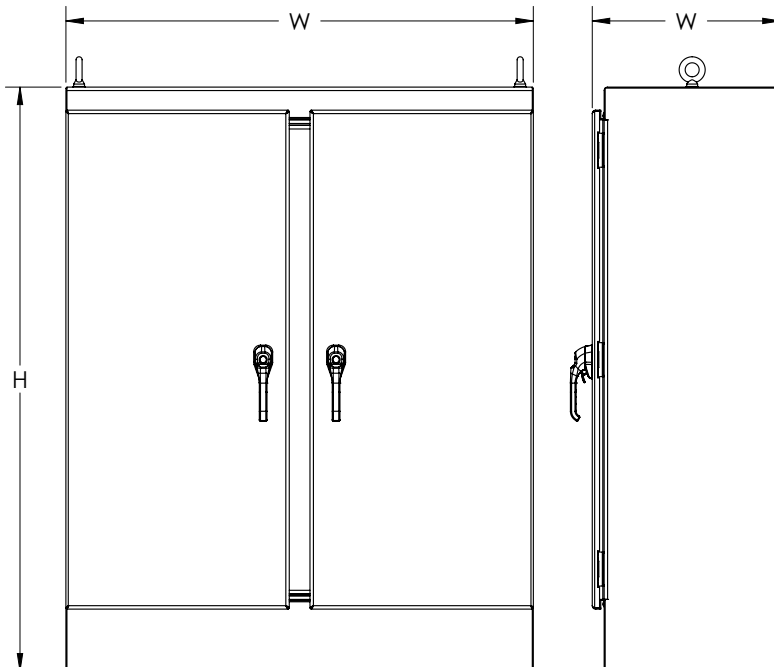

## KwikHinge™ Series NEMA 3R, 4, 4X, and 12 Freestanding Stainless Steel Single- and Two-Door

Part Number	Price	Enclosure Size HxWxD	Number of Hinges
<b>Single-Door</b>			
WRD602418SSFSN4	Retired	60.06 x 24.06 x 18.06 [1526 x 611 x 459]	3
WRD603624SSFSN4	—	60.06 x 36.06 x 24.06 [1526 x 916 x 611]	3
WRD722418SSFSN4	—	72.06 x 24.06 x 18.06 [1830 x 611 x 459]	4
WRD722424SSFSN4	Retired	72.06 x 24.06 x 24.06 [1830 x 611 x 611]	4
WRD723018SSFSN4	Retired	72.06 x 30.06 x 18.06 [1830 x 764 x 459]	4
WRD723024SSFSN4	—	72.06 x 30.06 x 24.06 [1830 x 764 x 611]	4
WRD723618SSFSN4	—	72.06 x 36.06 x 18.06 [1830 x 916 x 459]	4
WRD723624SSFSN4	Retired	72.06 x 36.06 x 24.06 [1830 x 916 x 611]	4
WRD723630SSFSN4	—	72.06 x 36.06 x 30.06 [1830 x 916 x 764]	4
WRD723636SSFSN4	Retired	72.06 x 36.06 x 36.06 [1830 x 916 x 916]	4
WRD902420SSFSN4	—	90.06 x 24.06 x 20.06 [2288 x 611 x 510]	5
WRD903620SSFSN4	Retired	90.06 x 36.06 x 20.06 [2288 x 916 x 510]	5
WRD903624SSFSN4	Retired	90.06 x 36.06 x 24.06 [2288 x 916 x 611]	5
WRD903636SSFSN4	—	90.06 x 36.06 x 36.06 [2288 x 916 x 916]	5
<b>Two-Door</b>			
WRD604818SSFSDN4	Retired	60.06 x 48.06 x 18.06 [1526 x 1221 x 459]	3
WRD724818SSFSDN4	Retired	72.06 x 48.06 x 18.06 [1830 x 1221 x 459]	4
WRD724824SSFSDN4	Retired	72.06 x 48.06 x 24.06 [1830 x 1221 x 611]	4
WRD726018SSFSDN4	Retired	72.06 x 60.06 x 18.06 [1830 x 1526 x 459]	4
WRD726024SSFSDN4	Retired	72.06 x 60.06 x 24.06 [1830 x 1526 x 611]	4
WRD726036SSFSDN4	Retired	72.06 x 60.06 x 36.06 [1830 x 1526 x 916]	4
WRD727218SSFSDN4	Retired	72.06 x 72.06 x 18.06 [1830 x 1830 x 459]	4
WRD727224SSFSDN4	Retired	72.06 x 72.06 x 24.06 [1830 x 1830 x 611]	4
WRD904820SSFSDN4	Retired	90.06 x 48.06 x 20.06 [2288 x 1221 x 510]	5
WRD907220SSFSDN4	Retired	90.06 x 72.06 x 20.06 [2288 x 1830 x 510]	5
WRD907224SSFSDN4	Retired	90.06 x 72.06 x 24.06 [2288 x 1830 x 611]	5
WRD907236SSFSDN4	Retired	90.06 x 72.06 x 36.06 [2288 x 1830 x 916]	5

## Dimensions