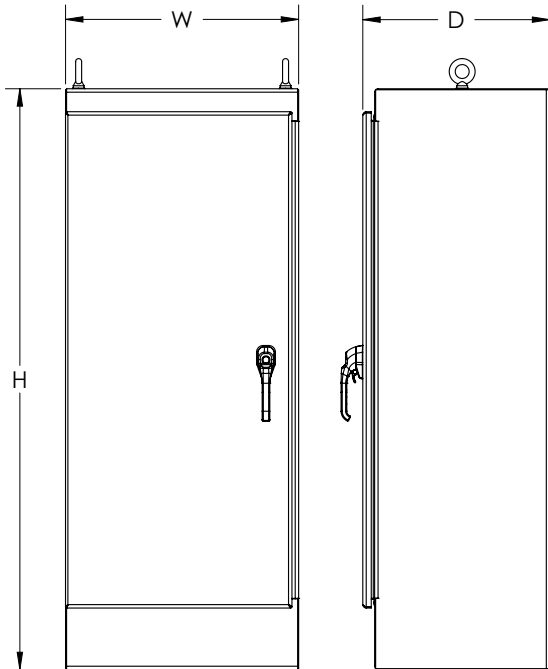

## KwikHinge™ Series NEMA 3R, 4, 4X, and 12 Freestanding Stainless Steel Single- and Two-Door

Part Number	Price	Enclosure Size HxWxD	Number of Hinges
<b>Single-Door</b>			
WRD602418SSFSN4	Retired	60.06 x 24.06 x 18.06 [1526 x 611 x 459]	3
WRD603624SSFSN4	—	60.06 x 36.06 x 24.06 [1526 x 916 x 611]	3
WRD722418SSFSN4	—	72.06 x 24.06 x 18.06 [1830 x 611 x 459]	4
WRD722424SSFSN4	Retired	72.06 x 24.06 x 24.06 [1830 x 611 x 611]	4
WRD723018SSFSN4	Retired	72.06 x 30.06 x 18.06 [1830 x 764 x 459]	4
WRD723024SSFSN4	—	72.06 x 30.06 x 24.06 [1830 x 764 x 611]	4
WRD723618SSFSN4	—	72.06 x 36.06 x 18.06 [1830 x 916 x 459]	4
WRD723624SSFSN4	Retired	72.06 x 36.06 x 24.06 [1830 x 916 x 611]	4
WRD723630SSFSN4	—	72.06 x 36.06 x 30.06 [1830 x 916 x 764]	4
WRD723636SSFSN4	Retired	72.06 x 36.06 x 36.06 [1830 x 916 x 916]	4
WRD902420SSFSN4	—	90.06 x 24.06 x 20.06 [2288 x 611 x 510]	5
WRD903620SSFSN4	Retired	90.06 x 36.06 x 20.06 [2288 x 916 x 510]	5
WRD903624SSFSN4	Retired	90.06 x 36.06 x 24.06 [2288 x 916 x 611]	5
WRD903636SSFSN4	—	90.06 x 36.06 x 36.06 [2288 x 916 x 916]	5
<b>Two-Door</b>			
WRD604818SSFSDN4	Retired	60.06 x 48.06 x 18.06 [1526 x 1221 x 459]	3
WRD724818SSFSDN4	Retired	72.06 x 48.06 x 18.06 [1830 x 1221 x 459]	4
WRD724824SSFSDN4	Retired	72.06 x 48.06 x 24.06 [1830 x 1221 x 611]	4
WRD726018SSFSDN4	Retired	72.06 x 60.06 x 18.06 [1830 x 1526 x 459]	4
WRD726024SSFSDN4	Retired	72.06 x 60.06 x 24.06 [1830 x 1526 x 611]	4
WRD726036SSFSDN4	Retired	72.06 x 60.06 x 36.06 [1830 x 1526 x 916]	4
WRD727218SSFSDN4	Retired	72.06 x 72.06 x 18.06 [1830 x 1830 x 459]	4
WRD727224SSFSDN4	Retired	72.06 x 72.06 x 24.06 [1830 x 1830 x 611]	4
WRD904820SSFSDN4	Retired	90.06 x 48.06 x 20.06 [2288 x 1221 x 510]	5
WRD907220SSFSDN4	Retired	90.06 x 72.06 x 20.06 [2288 x 1830 x 510]	5
WRD907224SSFSDN4	Retired	90.06 x 72.06 x 24.06 [2288 x 1830 x 611]	5
WRD907236SSFSDN4	Retired	90.06 x 72.06 x 36.06 [2288 x 1830 x 916]	5

## Dimensions