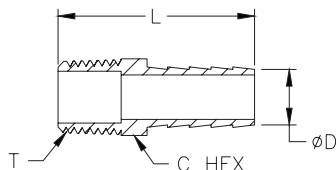

Note: Actual product dimensions and appearance may vary

NLBHB-316-18N

HydroMode™ Lead Free Brass Straight Barb Fitting								
Inch Sizes - dimensions in inches [mm]								
Part No.	Price	Description	Parts Per Pkg	Weight	T	L	ØD	C Hex
NLBHB-316-18N	\$12.50	Straight barb, 3/16 inch hose to 1/8 inch male NPT	3	0.1	1/8	1.27 [32.1]	0.20 [5.1]	0.44 [11.1]
NLBHB-14-18N	\$12.50	Straight barb, 1/4 inch hose to 1/8 inch male NPT	3	0.1	1/8	1.43 [36.3]	0.24 [6.1]	0.44 [11.1]
NLBHB-14-14N	\$7.50	Straight barb, 1/4 inch hose to 1/4 inch male NPT	3	0.1	1/4	1.69 [42.9]	0.24 [6.1]	0.56 [14.3]
NLBHB-516-18N	\$15.50	Straight barb, 5/16 inch hose to 1/8 inch male NPT	3	0.1	1/8	1.40 [35.6]	0.29 [7.4]	0.44 [11.1]
NLBHB-516-14N	\$17.00	Straight barb, 5/16 inch hose to 1/4 inch male NPT	3	0.1	1/4	1.43 [36.3]	0.29 [7.4]	0.56 [14.3]
NLBHB-38-14N	\$15.00	Straight barb, 3/8 inch hose to 1/4 inch male NPT	3	0.1	1/4	1.63 [41.5]	0.36 [9.2]	0.56 [14.3]
NLBHB-38-38N	\$22.00	Straight barb, 3/8 inch hose to 3/8 inch male NPT	3	0.2	3/8	1.52 [38.6]	0.36 [9.2]	0.69 [17.5]
NLBHB-38-12N	\$40.50	Straight barb, 3/8 inch hose to 1/2 inch male NPT	3	0.2	1/2	1.61 [40.9]	0.36 [9.2]	0.88 [22.2]
NLBHB-12-14N	\$25.50	Straight barb, 1/2 inch hose to 1/4 inch male NPT	3	0.2	1/4	1.64 [41.8]	0.48 [12.3]	0.56 [14.3]
NLBHB-12-38N	\$24.00	Straight barb, 1/2 inch hose to 3/8 inch male NPT	3	0.2	3/8	1.74 [44.1]	0.48 [12.3]	0.69 [17.5]
NLBHB-12-12N	\$32.50	Straight barb, 1/2 inch hose to 1/2 inch male NPT	3	0.3	1/2	1.80 [45.7]	0.48 [12.3]	0.88 [22.2]
NLBHB-58-12N	Retired	Straight barb, 5/8 inch hose to 1/2 inch male NPT	3	0.3	1/2	1.84 [46.7]	0.60 [15.3]	0.88 [22.2]
NLBHB-34-12N	\$48.00	Straight barb, 3/4 inch hose to 1/2 inch male NPT	3	0.3	1/2	1.78 [45.2]	0.73 [18.5]	0.88 [22.2]
NLBHB-34-34N	\$68.00	Straight barb, 3/4 inch hose to 3/4 inch male NPT	3	0.4	3/4	1.90 [48.3]	0.73 [18.5]	1.06 [27.0]