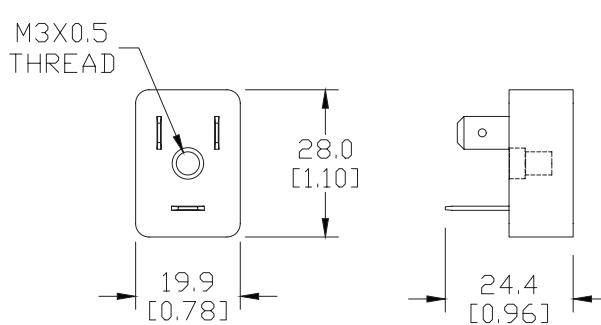

Dimensions

mm [inches]

AVPS4-XX Series

See our website www.AutomationDirect.com for complete Engineering drawings.

AVPS Series Control Distribution Blocks Accessories

Part No. [AVPS1-BP](#)

Part No. [AVPS2-BP](#)

AVPS Series Control Distribution Blocks Accessories			
Part No.	Description	Price	Weight (lbs)
AVPS1-BP	NITRA blanking plug, for use with AVPS1-x control distribution blocks.		0.2
AVPS2-BP	NITRA blanking plug, for use with AVPS2-x, AVPS3-x and AVPS4-x control distribution blocks.		0.3

Dimensions

mm [inches]

AVPS1-BP

AVPS2-BP

See our website www.AutomationDirect.com for complete Engineering drawings.