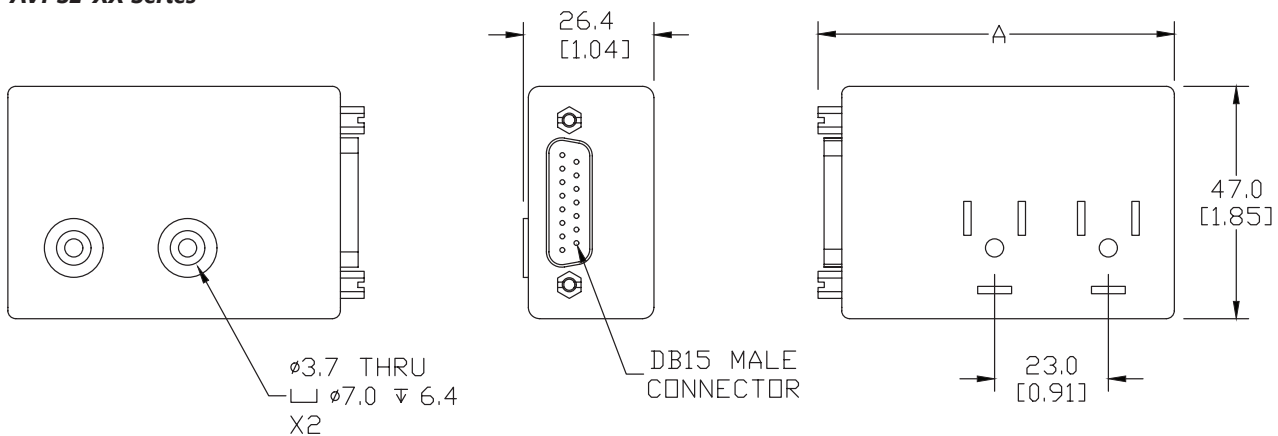

AVS-32 and AVS-52 Series Control Distribution Blocks

Part No. AVPS2-6A

AVS-32 and AVS-52 Series Control Distribution Blocks					
Part No.	Voltage	Stations	Dimension "A" in [mm]	Price	Weight (lbs)
<u>AVPS2-2A</u>	AC	2	2.84 [72.1]		0.2
<u>AVPS2-2D</u>	DC				0.2
<u>AVPS2-4A</u>	AC	4	4.65 [118.1]		0.3
<u>AVPS2-4D</u>	DC				0.3
<u>AVPS2-6A</u>	AC	6	6.46 [164.1]		0.3
<u>AVPS2-6D</u>	DC				0.3
<u>AVPS2-8D</u>	DC	8	8.27 [210.1]		0.4

Dimensions

mm [inches]

AVPS2-XX Series

See our website www.AutomationDirect.com for complete Engineering drawings.

AVS-33 and AVS-53 Series Control Distribution Blocks

AVS-33 and AVS-53 Series Control Distribution Blocks					
Part No.	Voltage	Stations	Dimension "A" in [mm]	Price	Weight (lbs)
AVPS3-2A	AC	2	3.13 [79.5]		0.2
AVPS3-2D	DC				
AVPS3-4A	AC	4	5.33 [135.5]		0.3
AVPS3-4D	DC				
AVPS3-6D	DC	6	7.54 [191.5]		0.3
AVPS3-8A	AC	8	9.74 [247.5]		0.4
AVPS3-8D	DC				

Dimensions

mm [inches]

AVPS3-XX Series

See our website www.AutomationDirect.com for complete Engineering drawings.

AVS-54 Series Control Distribution Blocks

Part No. [AVPS4-6A](#)

AVS-54 Series Control Distribution Blocks					
Part No.	Voltage	Stations	Dimension "A" in [mm]	Price	Weight (lbs)
AVPS4-2A	AC	2	3.54 [90.0]		0.2
AVPS4-2D	DC				0.2
AVPS4-4A	AC	4	6.30 [160.0]		0.3
AVPS4-4D	DC				0.3
AVPS4-6A	AC	6	9.06 [230.0]		0.3
AVPS4-6D	DC				0.3
AVPS4-8A	AC	8	11.81 [300.0]		0.4
AVPS4-8D	DC				0.4