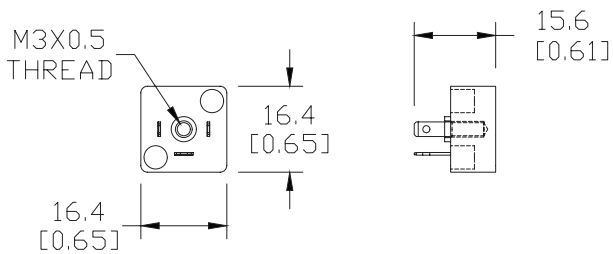

AVPS Series Control Distribution Blocks Accessories

AVPS Series Control Distribution Blocks Accessories			
Part No.	Description	Price	Weight (lbs)
AVPS1-BP	NITRA blanking plug, for use with AVPS1-x control distribution blocks.		0.2
AVPS2-BP	NITRA blanking plug, for use with AVPS2-x, AVPS3-x and AVPS4-x control distribution blocks.		0.3

Dimensions

mm [inches]

AVPS1-BP