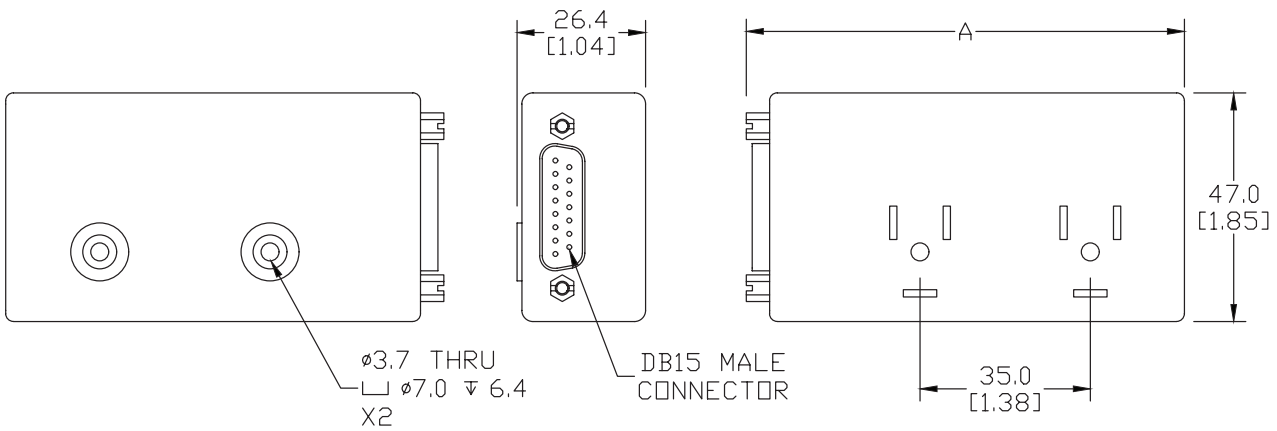

AVPS4-XX Series

See our website www.AutomationDirect.com for complete Engineering drawings.