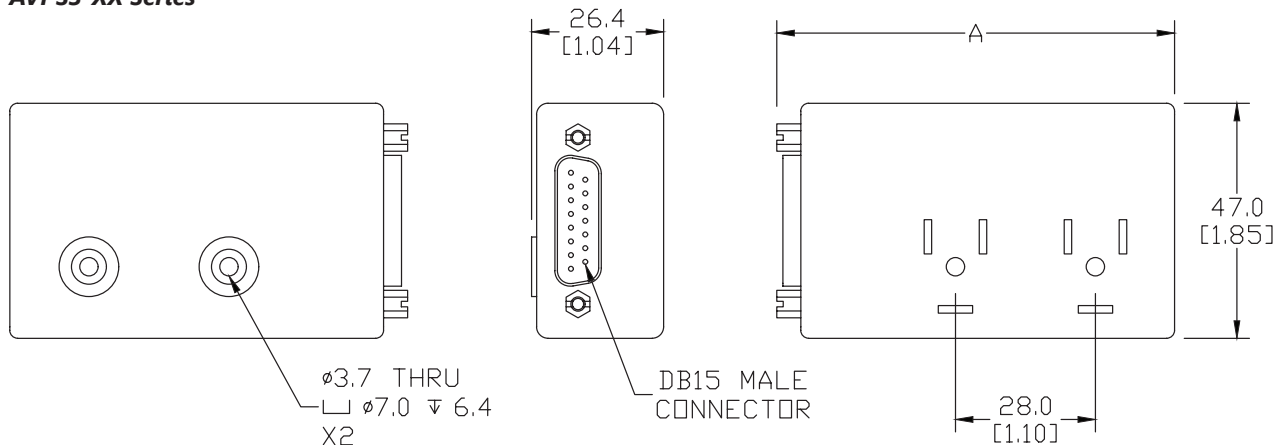

AVS-32 and AVS-52 Series Control Distribution Blocks

Part No. AVPS2-6A

AVS-32 and AVS-52 Series Control Distribution Blocks					
Part No.	Voltage	Stations	Dimension "A" in [mm]	Price	Weight (lbs)
<u>AVPS2-2A</u>	AC	2	2.84 [72.1]		0.2
<u>AVPS2-2D</u>	DC				0.2
<u>AVPS2-4A</u>	AC	4	4.65 [118.1]		0.3
<u>AVPS2-4D</u>	DC				0.3
<u>AVPS2-6A</u>	AC	6	6.46 [164.1]		0.3
<u>AVPS2-6D</u>	DC				0.3
<u>AVPS2-8D</u>	DC	8	8.27 [210.1]		0.4

Dimensions

mm [inches]

AVPS2-XX Series

See our website www.AutomationDirect.com for complete Engineering drawings.

AVS-33 and AVS-53 Series Control Distribution Blocks

AVS-33 and AVS-53 Series Control Distribution Blocks					
Part No.	Voltage	Stations	Dimension "A" in [mm]	Price	Weight (lbs)
AVPS3-2A	AC	2	3.13 [79.5]		0.2
AVPS3-2D	DC				
AVPS3-4A	AC	4	5.33 [135.5]		0.3
AVPS3-4D	DC				
AVPS3-6D	DC	6	7.54 [191.5]		0.3
AVPS3-8A	AC	8	9.74 [247.5]		0.4
AVPS3-8D	DC				

Dimensions

mm [inches]

AVPS3-XX Series

See our website www.AutomationDirect.com for complete Engineering drawings.

AVS-54 Series Control Distribution Blocks

Part No. [AVPS4-6A](#)

AVS-54 Series Control Distribution Blocks					
Part No.	Voltage	Stations	Dimension "A" in [mm]	Price	Weight (lbs)
AVPS4-2A	AC	2	3.54 [90.0]		0.2
AVPS4-2D	DC				0.2
AVPS4-4A	AC	4	6.30 [160.0]		0.3
AVPS4-4D	DC				0.3
AVPS4-6A	AC	6	9.06 [230.0]		0.3
AVPS4-6D	DC				0.3
AVPS4-8A	AC	8	11.81 [300.0]		0.4
AVPS4-8D	DC				0.4