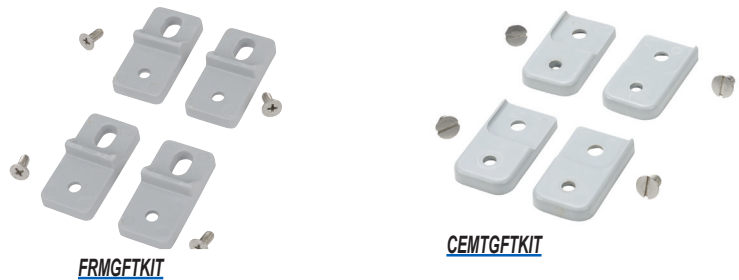

Enclosure Accessories – Mounting Feet, Panel Mounting and Latches

Mounting Feet for Freedom, Commander and Centurion Series Enclosures

Mounting Feet for Freedom, Commander and Centurion Series Enclosures			
Mounting Foot Kit	Price	Description	Wt. [oz]
<u>FRMGFTKIT</u>	<--->	Mounting feet kit, fiberglass-reinforced polyester, for use on Freedom series enclosures. Includes (4) mounting feet and mounting hardware.	1
<u>COMTGFTKIT</u>	Retired	Mounting feet kit, fiberglass-reinforced polyester, for use on Commander series fiberglass, in-line, pushbutton enclosures. Does not fit CO763, CO963, COxPBW series, and COPCxxx series, COPCxPB series, and COPCxPB22 series enclosures. Includes (2) mounting feet, mounting hardware and silicone adhesive/sealant.	1
<u>CEMTGFTKIT</u>	<--->	Mounting feet kit, fiberglass-reinforced polyester, for use on Centurion series enclosures. Includes (4) mounting feet and mounting hardware.	1

Shipping Schedule				
Same day	1 - 5 days	1 - 7 days	1 - 15 days	1 - 20 days
Color indicates shipping lead time in business days.				

Swing-panel Mounting Kit for MachoBox Series Enclosures

Swing-panel Mounting Kit for MachoBox Series Enclosures			
Mounting Foot Kit	Price	Description	Wt. [oz]
<u>M3024SPMK</u>	<--->	Swing-panel mounting kit, fiberglass-reinforced polyester, for use on 30x24in [762x610mm] MachoBox enclosures and subpanels. Includes (8) mounts and (16) screws.	7

Latches For Centurion, Freedom, and Triton Series Enclosures

Latches for Centurion, Freedom, and Triton Series Enclosures		
Latch	Price	Description
<u>SSLKIT</u>	<--->	Centurion series luggage style Stainless Steel lockable latch.
<u>FRHLLKIT</u>	<--->	Freedom series lockable link latch.
<u>TLL150KIT</u>	<--->	Triton Series twist-lock latch. For 12, 3R, and 4X.
<u>TLL150WTKIT</u>	<--->	Triton Series twist-lock latch. For 4X top and bottom latches.