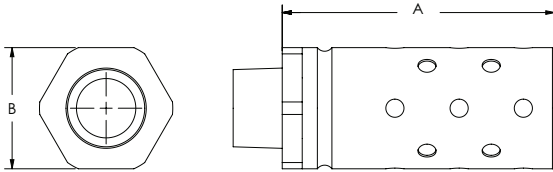

**Note: HVM series exhaust silencers have a maximum pressure of 250PSI (17 bar).**

NITRA SLV Series Pneumatic Lockout Valve Accessories			
Part No.	Description	Price	Weight (lbs)
<b>HVM-18N</b>	NITRA pneumatic exhaust silencer, aluminum, cylindrical, Cv=2, 1/8in male NPT	\$16.50	0.1
<b>HVM-14N</b>	NITRA pneumatic exhaust silencer, aluminum, cylindrical, Cv=2.7, 1/4in male NPT	\$16.50	0.1
<b>HVM-38N</b>	NITRA pneumatic exhaust silencer, aluminum, cylindrical, Cv=3.2, 3/8in male NPT	\$16.00	0.1
<b>HVM-38N-H</b>	NITRA pneumatic exhaust silencer, aluminum, cylindrical, Cv=4.9, 3/8in male NPT	\$22.50	0.2
<b>HVM-12N</b>	NITRA pneumatic exhaust silencer, aluminum, cylindrical, Cv=5.9, 1/2in male NPT	\$22.50	0.2
<b>HVM-34N</b>	NITRA pneumatic exhaust silencer, aluminum, cylindrical, Cv=5.9, 3/4in male NPT	\$22.50	0.2
<b>HVM-34N-H</b>	NITRA pneumatic exhaust silencer, aluminum, cylindrical, Cv=13.5, 3/4in male NPT	\$44.50	0.6
<b>HVM-1N</b>	NITRA pneumatic exhaust silencer, aluminum, cylindrical, Cv=16.7, 1in male NPT	\$44.50	0.6
<b>HVM-114N</b>	NITRA pneumatic exhaust silencer, aluminum, cylindrical, Cv=17.4, 1-1/4in male NPT	\$44.50	0.6
<b>SLV-PU</b>	NITRA pneumatic pop up pressure indicator, 5 psi, 1/8in male NPT	\$23.00	0.1

### Dimensions

inches [mm]

Muller Dimensions		
Part #	A	B
<b>HVM-18N</b>	1.6 [40.64]	0.8 [20.32]
<b>HVM-14N</b>	1.6 [40.64]	0.8 [20.32]
<b>HVM-38N</b>	1.6 [40.64]	0.8 [20.32]
<b>HVM-38N-H</b>	2.9 [73.66]	1.3 [33.02]
<b>HVM-12N</b>	2.9 [73.66]	1.3 [33.02]
<b>HVM-34N</b>	2.9 [73.66]	1.3 [33.02]
<b>HVM-34N-H</b>	4.5 [114.30]	2.0 [50.80]
<b>HVM-1N</b>	4.5 [114.30]	2.0 [50.80]
<b>HVM-114N</b>	4.5 [114.30]	2.0 [50.80]