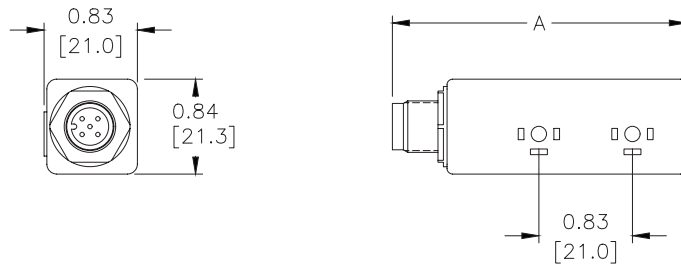

BVS-4 Series Control Distribution Blocks

NITRA pneumatic control distribution blocks are a convenient way to connect a bank of valves to a controller. Replace a bundle of solenoid cables with one 5-pole M12 cable. Each block matches up with a manifold of two to four stations.

Part No. BVPS-4

Features

- Single 5-pole M12 wiring connection
- IP 65 rating
- 2 to 4 stations

BVS-4 Series Control Distribution Blocks				
Part No.	Description	Dimension "A" in [mm]	Price	Weight (lbs)
BVPS-2	NITRA control distribution block, AC/DC, 2 stations, M12 connector. For use with BVS-4 series valves.	2.60 [66.0]	\$49.00	0.2
BVPS-3	NITRA control distribution block, AC/DC, 3 stations, M12 connector. For use with BVS-4 series valves.	3.43 [87.0]	\$74.00	0.3
BVPS-4	NITRA control distribution block, AC/DC, 4 stations, M12 connector. For use with BVS-4 series valves.	4.25 [108.0]	\$98.00	0.3

Dimensions

inches [mm]

Wiring

BVPS WIRING DIAGRAM

For the BVS-4 Control Distribution Block use one of the following cable part numbers:

- 7000-12241-2150300
- 7000-12361-2150300
- 7000-12241-2150500
- 7000-12361-2150500
- 7000-12241-2151000
- 7000-12361-2151000