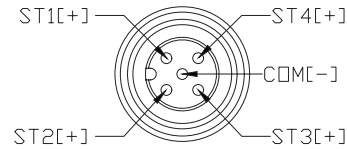

BVS-4 Series Control Distribution Blocks

NITRA pneumatic control distribution blocks are a convenient way to connect a bank of valves to a controller. Replace a bundle of solenoid cables with one 5-pole M12 cable. Each block matches up with a manifold of two to four stations.

Part No. BVPS-4

Features

- Single 5-pole M12 wiring connection
- IP 65 rating
- 2 to 4 stations

BVS-4 Series Control Distribution Blocks				
Part No.	Description	Dimension "A" in [mm]	Price	Weight (lbs)
BVPS-2	NITRA control distribution block, AC/DC, 2 stations, M12 connector. For use with BVS-4 series valves.	2.60 [66.0]	\$49.00	0.2
BVPS-3	NITRA control distribution block, AC/DC, 3 stations, M12 connector. For use with BVS-4 series valves.	3.43 [87.0]	\$74.00	0.3
BVPS-4	NITRA control distribution block, AC/DC, 4 stations, M12 connector. For use with BVS-4 series valves.	4.25 [108.0]	\$98.00	0.3

Dimensions

inches [mm]

Wiring

BVPS WIRING DIAGRAM

For the BVS-4 Control Distribution Block use one of the following cable part numbers:

- 7000-12241-2150300
- 7000-12361-2150300
- 7000-12241-2150500
- 7000-12361-2150500
- 7000-12241-2151000
- 7000-12361-2151000