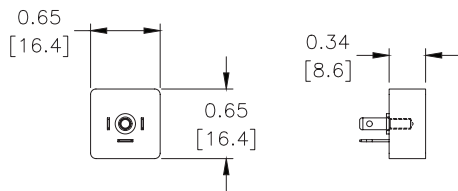

Dimensions

inches [mm]

Wiring

BVPS WIRING DIAGRAM

For the BVS-4 Control Distribution Block use one of the following cable part numbers:

- 7000-12241-2150300
- 7000-12361-2150300
- 7000-12241-2150500
- 7000-12361-2150500
- 7000-12241-2151000
- 7000-12361-2151000

BVS-4 Series Control Distribution Blocks Accessories

BVPS-BP

BVM-4BP1

AVPS Series Control Distribution Blocks Accessories			
Part No.	Description	Price	Weight (lbs)
<u>BVPS-BP</u>	NITRA blanking plug, for use with BVPS series control distribution blocks.	\$13.50	0.1
<u>BVM-4BP1</u>	NITRA blanking plug, fiberglass reinforced plastic. For use with BVM-4x25 manifolds.	\$15.50	0.1
<u>BVM-4BP2</u>	NITRA blanking plug, fiberglass reinforced plastic. For use with BVM-4x6M manifolds.	\$15.50	0.1

Dimensions

inches [mm]

Part No. BVPS-BP

Part No. BVM-4BPx

See our website www.AutomationDirect.com for complete Engineering drawings.