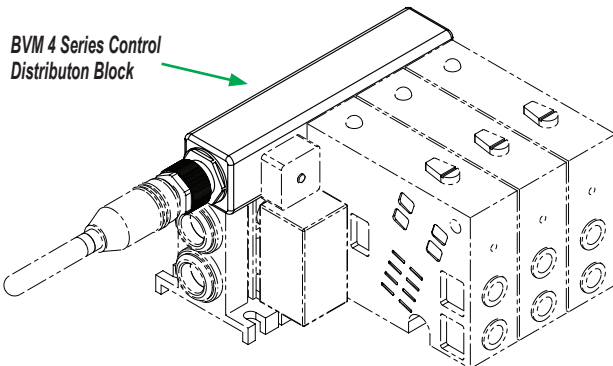

BVS-4 Series Control Distribution Blocks

NITRA pneumatic control distribution blocks are a convenient way to connect a bank of valves to a controller. Replace a bundle of solenoid cables with one 5-pole M12 cable. Each block matches up with a manifold of two to four stations.

Part No. BVPS-4

Features

- Single 5-pole M12 wiring connection
- IP 65 rating
- 2 to 4 stations

BVS-4 Series Control Distribution Blocks				
Part No.	Description	Dimension "A" in [mm]	Price	Weight (lbs)
BVPS-2	NITRA control distribution block, AC/DC, 2 stations, M12 connector. For use with BVS-4 series valves.	2.60 [66.0]	\$49.00	0.2
BVPS-3	NITRA control distribution block, AC/DC, 3 stations, M12 connector. For use with BVS-4 series valves.	3.43 [87.0]	\$74.00	0.3
BVPS-4	NITRA control distribution block, AC/DC, 4 stations, M12 connector. For use with BVS-4 series valves.	4.25 [108.0]	\$98.00	0.3

Dimensions

inches [mm]

Wiring

BVPS WIRING DIAGRAM

For the BVS-4 Control Distribution Block use one of the following cable part numbers:

- 7000-12241-2150300
- 7000-12361-2150300
- 7000-12241-2150500
- 7000-12361-2150500
- 7000-12241-2151000
- 7000-12361-2151000