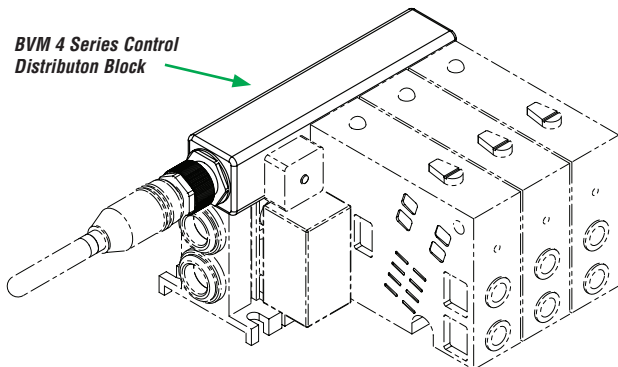

BVS-4 Series Control Distribution Blocks

NITRA pneumatic control distribution blocks are a convenient way to connect a bank of valves to a controller. Replace a bundle of solenoid cables with one 5-pole M12 cable. Each block matches up with a manifold of two to four stations.

Part No. BVPS-4

Features

- Single 5-pole M12 wiring connection
- IP 65 rating
- 2 to 4 stations

BVS-4 Series Control Distribution Blocks				
Part No.	Description	Dimension "A" in [mm]	Price	Weight (lbs)
BVPS-2	NITRA control distribution block, AC/DC, 2 stations, M12 connector. For use with BVS-4 series valves.	2.60 [66.0]	\$44.00	0.2
BVPS-3	NITRA control distribution block, AC/DC, 3 stations, M12 connector. For use with BVS-4 series valves.	3.43 [87.0]	\$66.00	0.3
BVPS-4	NITRA control distribution block, AC/DC, 4 stations, M12 connector. For use with BVS-4 series valves.	4.25 [108.0]	\$88.00	0.3

Dimensions

inches [mm]

Wiring

BVPS WIRING DIAGRAM

BVM 4 Series Control Distribution Block

For the BVS-4 Control Distribution Block use one of the following cable part numbers:

- 7000-12241-2150300
- 7000-12361-2150300
- 7000-12241-2150500
- 7000-12361-2150500
- 7000-12241-2151000
- 7000-12361-2151000

For further details see the wiring-solutions section of our catalog or our website www.AutomationDirect.com

See our website www.AutomationDirect.com for complete Engineering drawings.

BVS-4 Series Control Distribution Blocks