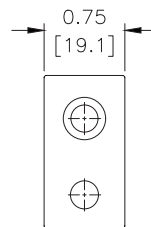

Dimensions

inches [mm]

Wiring

BVPS WIRING DIAGRAM

For the BVS-4 Control Distribution Block use one of the following cable part numbers:

- 7000-12241-2150300
- 7000-12361-2150300
- 7000-12241-2150500
- 7000-12361-2150500
- 7000-12241-2151000
- 7000-12361-2151000

BVS-4 Series Control Distribution Blocks Accessories

BVPS-BP

BVM-4BP1

AVPS Series Control Distribution Blocks Accessories			
Part No.	Description	Price	Weight (lbs)
<u>BVPS-BP</u>	NITRA blanking plug, for use with BVPS series control distribution blocks.	\$13.50	0.1
<u>BVM-4BP1</u>	NITRA blanking plug, fiberglass reinforced plastic. For use with BVM-4x25 manifolds.	\$15.50	0.1
<u>BVM-4BP2</u>	NITRA blanking plug, fiberglass reinforced plastic. For use with BVM-4x6M manifolds.	\$15.50	0.1

Dimensions

inches [mm]

Part No. BVPS-BP

Part No. BVM-4BPx

See our website www.AutomationDirect.com for complete Engineering drawings.