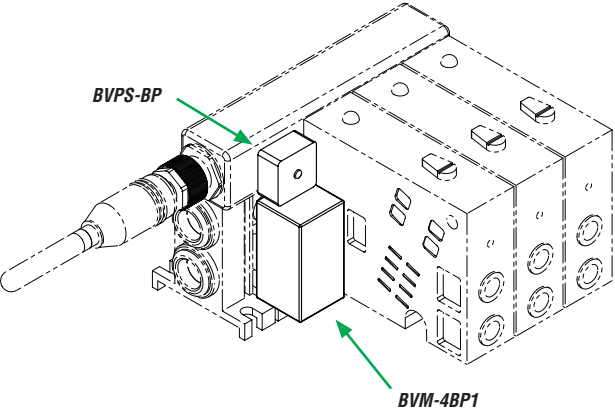

BVS-4 Series Control Distribution Blocks

NITRA pneumatic control distribution blocks are a convenient way to connect a bank of valves to a controller. Replace a bundle of solenoid cables with one 5-pole M12 cable. Each block matches up with a manifold of two to four stations.

Part No. BVPS-4

Features

- Single 5-pole M12 wiring connection
- IP 65 rating
- 2 to 4 stations

BVS-4 Series Control Distribution Blocks				
Part No.	Description	Dimension "A" in [mm]	Price	Weight (lbs)
BVPS-2	NITRA control distribution block, AC/DC, 2 stations, M12 connector. For use with BVS-4 series valves.	2.60 [66.0]	\$44.00	0.2
BVPS-3	NITRA control distribution block, AC/DC, 3 stations, M12 connector. For use with BVS-4 series valves.	3.43 [87.0]	\$66.00	0.3
BVPS-4	NITRA control distribution block, AC/DC, 4 stations, M12 connector. For use with BVS-4 series valves.	4.25 [108.0]	\$88.00	0.3

BVS-4 Series Control Distribution Blocks Accessories

BVPS-BP

BVM-4BP1

AVPS Series Control Distribution Blocks Accessories			
Part No.	Description	Price	Weight (lbs)
BVPS-BP	NITRA blanking plug, for use with BVPS series control distribution blocks.	\$12.00	0.1
BVM-4BP1	NITRA blanking plug, fiberglass reinforced plastic. For use with BVM-4x25 manifolds.	\$13.50	0.1
BVM-4BP2	NITRA blanking plug, fiberglass reinforced plastic. For use with BVM-4x6M manifolds.	\$13.50	0.1

Dimensions

inches [mm]

Part No. BVPS-BP

Part No. BVM-4BPx

See our website www.AutomationDirect.com for complete Engineering drawings.