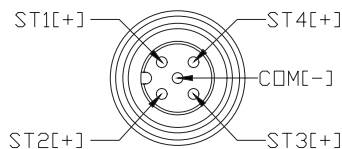

BVS-4 Series Control Distribution Blocks

NITRA pneumatic control distribution blocks are a convenient way to connect a bank of valves to a controller. Replace a bundle of solenoid cables with one 5-pole M12 cable. Each block matches up with a manifold of two to four stations.

Part No. BVPS-4

Features

- Single 5-pole M12 wiring connection
- IP 65 rating
- 2 to 4 stations

BVS-4 Series Control Distribution Blocks				
Part No.	Description	Dimension "A" in [mm]	Price	Weight (lbs)
BVPS-2	NITRA control distribution block, AC/DC, 2 stations, M12 connector. For use with BVS-4 series valves.	2.60 [66.0]	\$44.00	0.2
BVPS-3	NITRA control distribution block, AC/DC, 3 stations, M12 connector. For use with BVS-4 series valves.	3.43 [87.0]	\$66.00	0.3
BVPS-4	NITRA control distribution block, AC/DC, 4 stations, M12 connector. For use with BVS-4 series valves.	4.25 [108.0]	\$88.00	0.3

Dimensions

inches [mm]

Wiring

BVPS WIRING DIAGRAM

BVM 4 Series Control Distribution Block

For the BVS-4 Control Distribution Block use one of the following cable part numbers:

- 7000-12241-2150300
- 7000-12361-2150300
- 7000-12241-2150500
- 7000-12361-2150500
- 7000-12241-2151000
- 7000-12361-2151000