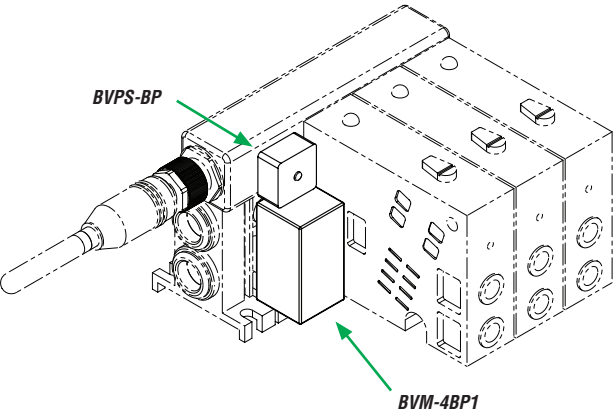

BVS-4 Series Control Distribution Blocks

NITRA pneumatic control distribution blocks are a convenient way to connect a bank of valves to a controller. Replace a bundle of solenoid cables with one 5-pole M12 cable. Each block matches up with a manifold of two to four stations.

Part No. BVPS-4

Features

- Single 5-pole M12 wiring connection
- IP 65 rating
- 2 to 4 stations

BVS-4 Series Control Distribution Blocks				
Part No.	Description	Dimension "A" in [mm]	Price	Weight (lbs)
BVPS-2	NITRA control distribution block, AC/DC, 2 stations, M12 connector. For use with BVS-4 series valves.	2.60 [66.0]	\$44.00	0.2
BVPS-3	NITRA control distribution block, AC/DC, 3 stations, M12 connector. For use with BVS-4 series valves.	3.43 [87.0]	\$66.00	0.3
BVPS-4	NITRA control distribution block, AC/DC, 4 stations, M12 connector. For use with BVS-4 series valves.	4.25 [108.0]	\$88.00	0.3

BVS-4 Series Control Distribution Blocks Accessories

BVPS-BP

BVM-4BP1

AVPS Series Control Distribution Blocks Accessories			
Part No.	Description	Price	Weight (lbs)
BVPS-BP	NITRA blanking plug, for use with BVPS series control distribution blocks.	\$12.00	0.1
BVM-4BP1	NITRA blanking plug, fiberglass reinforced plastic. For use with BVM-4x25 manifolds.	\$13.50	0.1
BVM-4BP2	NITRA blanking plug, fiberglass reinforced plastic. For use with BVM-4x6M manifolds.	\$13.50	0.1

Dimensions

inches [mm]

Part No. BVPS-BP

Part No. BVM-4BPx

See our website www.AutomationDirect.com for complete Engineering drawings.