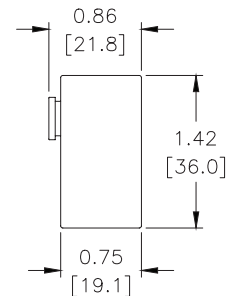

Dimensions

inches [mm]

Wiring

BVPS WIRING DIAGRAM

For the BVS-4 Control Distribution Block use one of the following cable part numbers:

- 7000-12241-2150300
- 7000-12361-2150300
- 7000-12241-2150500
- 7000-12361-2150500
- 7000-12241-2151000
- 7000-12361-2151000

BVS-4 Series Control Distribution Blocks Accessories

BVPS-BP

BVM-4BP1

AVPS Series Control Distribution Blocks Accessories			
Part No.	Description	Price	Weight (lbs)
<u>BVPS-BP</u>	NITRA blanking plug, for use with BVPS series control distribution blocks.	\$13.50	0.1
<u>BVM-4BP1</u>	NITRA blanking plug, fiberglass reinforced plastic. For use with BVM-4x25 manifolds.	\$15.50	0.1
<u>BVM-4BP2</u>	NITRA blanking plug, fiberglass reinforced plastic. For use with BVM-4x6M manifolds.	\$15.50	0.1

Dimensions

inches [mm]

Part No. BVPS-BP

Part No. BVM-4BPx

See our website www.AutomationDirect.com for complete Engineering drawings.