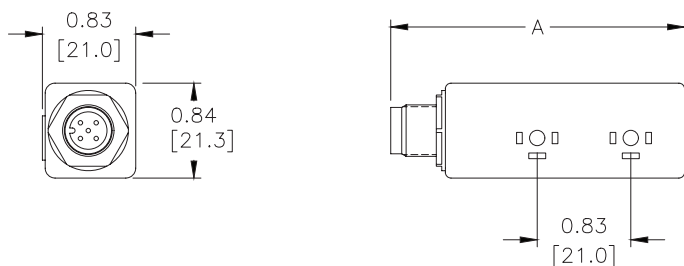

BVS-4 Series Control Distribution Blocks

NITRA pneumatic control distribution blocks are a convenient way to connect a bank of valves to a controller. Replace a bundle of solenoid cables with one 5-pole M12 cable. Each block matches up with a manifold of two to four stations.

Part No. BVPS-4

Features

- Single 5-pole M12 wiring connection
- IP 65 rating
- 2 to 4 stations

BVS-4 Series Control Distribution Blocks				
Part No.	Description	Dimension "A" in [mm]	Price	Weight (lbs)
BVPS-2	NITRA control distribution block, AC/DC, 2 stations, M12 connector. For use with BVS-4 series valves.	2.60 [66.0]	\$44.00	0.2
BVPS-3	NITRA control distribution block, AC/DC, 3 stations, M12 connector. For use with BVS-4 series valves.	3.43 [87.0]	\$66.00	0.3
BVPS-4	NITRA control distribution block, AC/DC, 4 stations, M12 connector. For use with BVS-4 series valves.	4.25 [108.0]	\$88.00	0.3

Dimensions

inches [mm]

Wiring

BVPS WIRING DIAGRAM

BVM 4 Series Control Distribution Block

For the BVS-4 Control Distribution Block use one of the following cable part numbers:

- 7000-12241-2150300
- 7000-12361-2150300
- 7000-12241-2150500
- 7000-12361-2150500
- 7000-12241-2151000
- 7000-12361-2151000