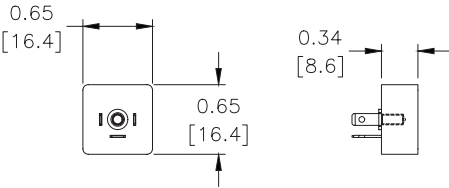

Dimensions

inches [mm]

Wiring

BVPS WIRING DIAGRAM

BVM 4 Series Control Distribution Block

For the BVS-4 Control Distribution Block use one of the following cable part numbers:

- 7000-12241-2150300
- 7000-12361-2150300
- 7000-12241-2150500
- 7000-12361-2150500
- 7000-12241-2151000
- 7000-12361-2151000

BVS-4 Series Control Distribution Blocks Accessories

BVPS-BP

BVM-4BP1

AVPS Series Control Distribution Blocks Accessories			
Part No.	Description	Price	Weight (lbs)
BVPS-BP	NITRA blanking plug, for use with BVPS series control distribution blocks.	\$12.00	0.1
BVM-4BP1	NITRA blanking plug, fiberglass reinforced plastic. For use with BVM-4x25 manifolds.	\$13.50	0.1
BVM-4BP2	NITRA blanking plug, fiberglass reinforced plastic. For use with BVM-4x6M manifolds.	\$13.50	0.1

Dimensions

inches [mm]

Part No. BVPS-BP

Part No. BVM-4BPx

See our website www.AutomationDirect.com for complete Engineering drawings.