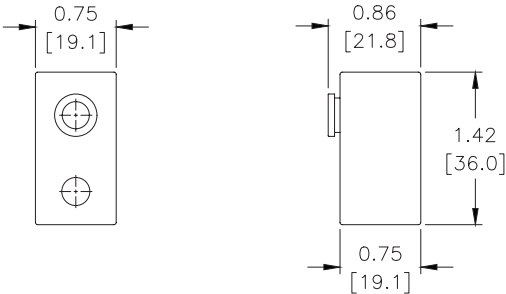

Part No. BVM-4BPx