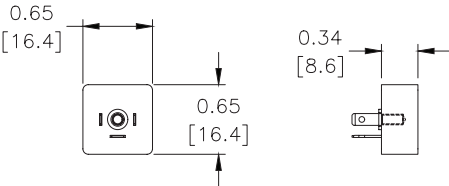

Dimensions

inches [mm]

Wiring

BVPS WIRING DIAGRAM

BVM 4 Series Control Distribution Block

For the BVS-4 Control Distribution Block use one of the following cable part numbers:

- 7000-12241-2150300
- 7000-12361-2150300
- 7000-12241-2150500
- 7000-12361-2150500
- 7000-12241-2151000
- 7000-12361-2151000

BVS-4 Series Control Distribution Blocks Accessories

BVPS-BP

BVM-4BP1

AVPS Series Control Distribution Blocks Accessories			
Part No.	Description	Price	Weight (lbs)
BVPS-BP	NITRA blanking plug, for use with BVPS series control distribution blocks.	\$12.00	0.1
BVM-4BP1	NITRA blanking plug, fiberglass reinforced plastic. For use with BVM-4x25 manifolds.	\$13.50	0.1
BVM-4BP2	NITRA blanking plug, fiberglass reinforced plastic. For use with BVM-4x6M manifolds.	\$13.50	0.1

Dimensions

inches [mm]

Part No. BVPS-BP

Part No. BVM-4BPx

See our website www.AutomationDirect.com for complete Engineering drawings.