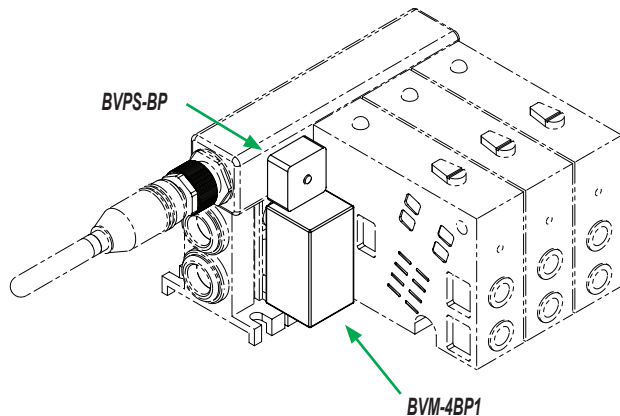

BVS-4 Series Control Distribution Blocks

NITRA pneumatic control distribution blocks are a convenient way to connect a bank of valves to a controller. Replace a bundle of solenoid cables with one 5-pole M12 cable. Each block matches up with a manifold of two to four stations.

Part No. BVPS-4

Features

- Single 5-pole M12 wiring connection
- IP 65 rating
- 2 to 4 stations

BVS-4 Series Control Distribution Blocks				
Part No.	Description	Dimension "A" in [mm]	Price	Weight (lbs)
BVPS-2	NITRA control distribution block, AC/DC, 2 stations, M12 connector. For use with BVS-4 series valves.	2.60 [66.0]	\$49.00	0.2
BVPS-3	NITRA control distribution block, AC/DC, 3 stations, M12 connector. For use with BVS-4 series valves.	3.43 [87.0]	\$74.00	0.3
BVPS-4	NITRA control distribution block, AC/DC, 4 stations, M12 connector. For use with BVS-4 series valves.	4.25 [108.0]	\$98.00	0.3

BVS-4 Series Control Distribution Blocks Accessories

BVPS-BP

BVM-4BP1

AVPS Series Control Distribution Blocks Accessories			
Part No.	Description	Price	Weight (lbs)
<u>BVPS-BP</u>	NITRA blanking plug, for use with BVPS series control distribution blocks.	\$13.50	0.1
<u>BVM-4BP1</u>	NITRA blanking plug, fiberglass reinforced plastic. For use with BVM-4x25 manifolds.	\$15.50	0.1
<u>BVM-4BP2</u>	NITRA blanking plug, fiberglass reinforced plastic. For use with BVM-4x6M manifolds.	\$15.50	0.1

Dimensions

inches [mm]

Part No. BVPS-BP

Part No. BVM-4BPx

See our website www.AutomationDirect.com for complete Engineering drawings.