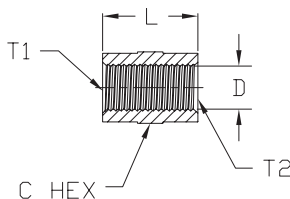

NITRA™ Female Brass Connectors									
Inch Sizes - dimensions in inches									
Part No.	Price	Description	Parts Per Pkg	Weight	T1	T2	C Hex	L	Flow Dia. D
<u>BFFC-18N</u>	$6.25	Female connector, 1/8 inch NPT to 1/8 inch NPT	5	0.1	1/8	1/8	9/16	0.75	0.34
<u>BFFC-14N-18N</u>	$10.50	Female connector, 1/4 inch NPT to 1/8 inch NPT	5	0.1	1/4	1/8	3/4	0.97	0.34
<u>BFFC-14N</u>	$13.00	Female connector, 1/4 inch NPT to 1/4 inch NPT	5	0.2	1/4	1/4	3/4	1.12	0.44
<u>BFFC-38N-14N</u>	$22.00	Female connector, 3/8 inch NPT to 1/4 inch NPT	5	0.2	3/8	1/4	7/8	1.16	0.44
<u>BFFC-38N</u>	$16.50	Female connector, 3/8 inch NPT to 3/8 inch NPT	5	0.3	3/8	3/8	7/8	1.12	0.52
<u>BFFC-12N-14N</u>	$9.50	Female connector, 1/2 inch NPT to 1/4 inch NPT	2	0.4	1/2	1/4	1-1/16	1.28	0.44
<u>BFFC-12N-38N</u>	$12.50	Female connector, 1/2 inch NPT to 3/8 inch NPT	2	0.2	1/2	3/8	15/16	1.32	0.52
<u>BFFC-12N</u>	$11.00	Female connector, 1/2 inch NPT to 1/2 inch NPT	2	0.4	1/2	1/2	1-1/16	1.50	0.70