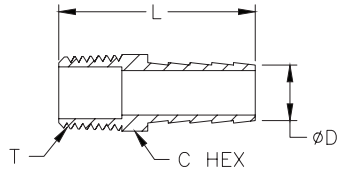

NITRA™ Brass Straight Barb Fitting								
Inch Sizes - dimensions in inches								
Part No.	Price	Description	Parts Per Pkg	Weight	T	L	ØD	C Hex
BAHB-316-18N	$8.25	Straight barb, 3/16 inch hose to 1/8 inch male NPT	5	0.1	1/8	1.20 [305]	0.20 [5.1]	0.44 [11.1]
BAHB-316-14N	$8.25	Straight barb, 3/16 inch hose to 1/4 inch male NPT	5	0.2	1/4	1.43 [36.2]	0.20 [5.1]	0.56 [14.3]
BAHB-14-18N	$5.50	Straight barb, 1/4 inch hose to 1/8 inch male NPT	5	0.1	1/8	1.49 [37.7]	0.24 [6.1]	0.44 [11.1]
BAHB-14-14N	$6.75	Straight barb, 1/4 inch hose to 1/4 inch male NPT	5	0.2	1/4	1.69 [42.9]	0.24 [6.1]	0.56 [14.3]
BAHB-14-38N	$9.75	Straight barb, 1/4 inch hose to 3/8 inch male NPT	5	0.3	3/8	1.70 [43.3]	0.24 [6.1]	0.69 [17.5]
BAHB-516-18N	$8.00	Straight barb, 5/16 inch hose to 1/8 inch male NPT	5	0.1	1/8	1.40 [35.6]	0.29 [7.4]	0.44 [11.1]
BAHB-516-14N	$6.50	Straight barb, 5/16 inch hose to 1/4 inch male NPT	5	0.2	1/4	1.70 [43.3]	0.29 [7.4]	0.56 [14.3]
BAHB-516-38N	$14.50	Straight barb, 5/16 inch hose to 3/8 inch male NPT	5	0.3	3/8	1.49 [37.8]	0.29 [7.4]	0.69 [17.5]
BAHB-38-14N	$6.75	Straight barb, 3/8 inch hose to 1/4 inch male NPT	5	0.2	1/4	1.70 [43.3]	0.36 [9.2]	0.56 [14.3]
BAHB-38-38N	$9.50	Straight barb, 3/8 inch hose to 3/8 inch male NPT	5	0.3	3/8	1.70 [43.3]	0.36 [9.2]	0.69 [17.4]
BAHB-38-12N	$16.00	Straight barb, 3/8 inch hose to 1/2 inch male NPT	5	0.5	1/2	1.89 [48.0]	0.36 [9.2]	0.88 [22.2]
BAHB-12-14N	$9.25	Straight barb, 1/2 inch hose to 1/4 inch male NPT	5	0.3	1/4	1.70 [43.3]	0.48 [12.3]	0.56 [14.3]
BAHB-12-38N	$10.00	Straight barb, 1/2 inch hose to 3/8 inch male NPT	5	0.3	3/8	1.76 [44.8]	0.48 [12.3]	0.69 [17.5]
BAHB-12-12N	$14.50	Straight barb, 1/2 inch hose to 1/2 inch male NPT	5	0.5	1/2	1.86 [47.2]	0.48 [12.3]	0.88 [22.2]
BAHB-58-38N	$9.75	Straight barb, 5/8 inch hose to 3/8 inch male NPT	3	0.2	3/8	1.84 [46.7]	0.60 [15.3]	0.88 [22.2]
BAHB-58-12N	$10.50	Straight barb, 5/8 inch hose to 1/2 inch male NPT	3	0.4	1/2	1.98 [50.4]	0.60 [15.3]	0.88 [22.2]
BAHB-58-34N	$17.50	Straight barb, 5/8 inch hose to 3/4 inch male NPT	3	0.5	3/4	1.89 [48.1]	0.60 [15.3]	1.06 [27.0]
BAHB-34-12N	$11.50	Straight barb, 3/4 inch hose to 1/2 inch male NPT	3	0.4	1/2	1.99 [50.5]	0.73 [18.5]	0.88 [22.2]
BAHB-34-34N	$14.50	Straight barb, 3/4 inch hose to 3/4 inch male NPT	3	0.3	3/4	2.03 [51.6]	0.73 [18.5]	1.06 [27.0]
BAHB-34-1N	$29.50	Straight barb, 3/4 inch hose to 1 inch male NPT	3	0.8	1	2.25 [57.2]	0.73 [18.5]	1.38 [34.9]
BAHB-1-34N	$5.75	Straight barb, 1 inch hose to 3/4 inch male NPT	1	0.2	3/4	2.17 [55.0]	0.99 [25.1]	1.06 [27.0]
BAHB-1-1N	$10.50	Straight barb, 1 inch hose to 1 inch male NPT	1	0.3	1	2.36 [60.0]	0.99 [25.1]	1.38 [34.9]