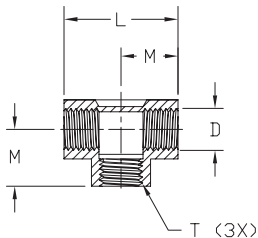

BFSE-38N

NITRA™ Female to Male Brass Street Elbow									
Inch Sizes - dimensions in inches									
Part No.	Price	Description	Parts Per Pkg	Weight	T	M	N	Flow Dia. D	L
BFSE-18N	\$2.25	Street elbow, 1/8 inch NPT female to 1/8 male	2	0.2	1/8	0.66	0.35	0.22	0.81
BFSE-14N	\$4.00	Street elbow, 1/4 inch NPT female to 1/4 male	2	0.2	1/4	0.91	0.47	0.34	1.25
BFSE-38N	\$5.75	Street elbow, 3/8 inch NPT female to 3/8 male	2	0.3	3/8	0.97	0.49	0.41	1.42
BFSE-12N	\$12.00	Street elbow, 1/2 inch NPT female to 1/2 male	2	0.4	1/2	1.25	1.03	0.56	1.61

Brass Adapter Fittings

Note: Actual product dimensions and appearance may vary

BFMT-14N

NITRA™ Brass Male Tee Fittings										
Inch Sizes - dimensions in inches										
Part No.	Price	Description	Parts Per Pkg	Weight	T1	T2	L	M	N	Flow Dia. D
BFMT-18N	\$4.50	Male tee, 1/8 inch NPT male	2	0.3	1/8	1/8	1.06	0.53	0.66	0.22
BFMT-14N	\$6.25	Male tee, 1/4 inch NPT male	2	0.3	1/4	1/4	1.52	0.76	0.91	0.31
BFMT-38N	\$8.75	Male tee, 3/8 inch NPT male	2	0.4	3/8	3/8	1.68	0.84	0.97	0.44

BFFT-14N

NITRA™ Brass Female Tee Fittings									
Inch Sizes - dimensions in inches									
Part No.	Price	Description	Parts Per Pkg	Weight	T	L	M	Flow Dia. D	
BFFT-18N	\$4.75	Female tee, 1/8 inch NPT female	2	0.3	1/8	1.06	0.53	0.34	
BFFT-14N	\$7.75	Female tee, 1/4 inch NPT female	2	0.3	1/4	1.52	0.76	0.44	
BFFT-38N	\$9.50	Female tee, 3/8 inch NPT female	2	0.5	3/8	1.68	0.84	0.57	
BFFT-12N	\$17.00	Female tee, 1/2 inch NPT female	2	0.9	1/2	2.14	1.07	0.70	

BFRHP-38N

NITRA™ Brass Recessed Hex Plug Fittings						
Inch Sizes - dimensions in inches						
Part No.	Price	Description	Parts Per Pkg	Weight	C Hex	L
BFRHP-14N	\$3.00	Recessed hex plug, 1/4 inch NPT male	5	0.1	1/4	0.46
BFRHP-38N	\$4.25	Recessed hex plug, 3/8 inch NPT male	5	0.2	5/16	0.46
BFRHP-12N	\$8.00	Recessed hex plug, 1/2 inch NPT male	5	0.2	3/8	0.61