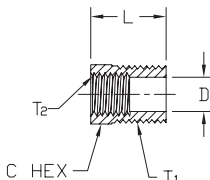

Brass Adapter Fittings

Note: Actual product dimensions and appearance may vary

BFMFR-38N-14N

NITRA™ Male to Female Brass Connectors									
Inch Sizes - dimensions in inches									
Part No.	Price	Description	Parts Per Pkg	Weight	T1	T2	C Hex	L	Flow Dia. D
BFMFR-14N-18N	\$8.00	Male to female connector, 1/8 inch NPT male to 1/4 inch NPT female	5	0.1	1/4	1/8	3/4	1.06	0.22
BFMFR-38N-18N	\$8.00	Male to female connector, 1/8 inch NPT male to 3/8 inch NPT female	5	0.1	3/8	1/8	7/8	1.1	0.22
BFMFR-38N-14N	\$8.75	Male to female connector, 1/4 inch NPT male to 3/8 inch NPT female	5	0.1	3/8	1/4	7/8	1.25	0.314
BFMFR-12N-38N	\$6.75	Male to female connector, 3/8 inch NPT male to 1/2 inch NPT female	5	0.4	1/2	3/8	1-1/16	1.47	0.44

BFHB-12N-14N

NITRA™ Brass Hex Bushing									
Inch Sizes - dimensions in inches									
Part No.	Price	Description	Parts Per Pkg	Weight	T1	T2	C Hex	L	Flow Dia. D
BFHB-14N-18N	\$4.50	Hex bushing, 1/4 inch NPT male to 1/8 inch NPT female	5	0.3	1/4	1/8	9/16	0.75	0.34
BFHB-38N-18N	\$6.25	Hex bushing, 3/8 inch NPT male to 1/8 inch NPT female	5	0.3	3/8	1/8	11/16	0.75	0.34
BFHB-38N-14N	\$6.25	Hex bushing, 3/8 inch NPT male to 1/4 inch NPT female	5	0.3	3/8	1/4	3/4	0.75	0.44
BFHB-12N-18N	\$4.75	Hex bushing, 1/2 inch NPT male to 1/8 inch NPT female	2	0.3	1/2	1/8	7/8	1.0	0.34
BFHB-12N-14N	\$4.25	Hex bushing, 1/2 inch NPT male to 1/4 inch NPT female	2	0.3	1/2	1/4	7/8	1.0	0.44
BFHB-12N-38N	\$4.25	Hex bushing, 1/2 inch NPT male to 3/8 inch NPT female	2	0.2	1/2	3/8	7/8	1.0	0.57