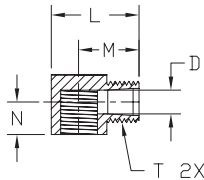

NITRA™ Female to Male Brass Street Elbow									
Inch Sizes - dimensions in inches									
Part No.	Price	Description	Parts Per Pkg	Weight	T	M	N	Flow Dia. D	L
BFSE-18N	$2.25	Street elbow, 1/8 inch NPT female to 1/8 male	2	0.2	1/8	0.66	0.35	0.22	0.81
BFSE-14N	$4.00	Street elbow, 1/4 inch NPT female to 1/4 male	2	0.2	1/4	0.91	0.47	0.34	1.25
BFSE-38N	$5.75	Street elbow, 3/8 inch NPT female to 3/8 male	2	0.3	3/8	0.97	0.49	0.41	1.42
BFSE-12N	$12.00	Street elbow, 1/2 inch NPT female to 1/2 male	2	0.4	1/2	1.25	1.03	0.56	1.61