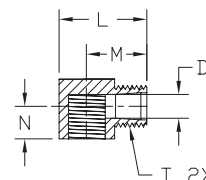

BFHB-12N-14N

NITRA™ Brass Hex Bushing

Inch Sizes - dimensions in inches

Part No.	Price	Description	Parts Per Pkg	Weight	T1	T2	C Hex	L	Flow Dia. D
BFHB-14N-18N	\$6.25	Hex bushing, 1/4 inch NPT male to 1/8 inch NPT female	5	0.3	1/4	1/8	9/16	0.75	0.34
BFHB-38N-18N	\$9.50	Hex bushing, 3/8 inch NPT male to 1/8 inch NPT female	5	0.3	3/8	1/8	11/16	0.75	0.34
BFHB-38N-14N	\$9.50	Hex bushing, 3/8 inch NPT male to 1/4 inch NPT female	5	0.3	3/8	1/4	3/4	0.75	0.44
BFHB-12N-18N	\$6.50	Hex bushing, 1/2 inch NPT male to 1/8 inch NPT female	2	0.3	1/2	1/8	7/8	1.0	0.34
BFHB-12N-14N	\$6.00	Hex bushing, 1/2 inch NPT male to 1/4 inch NPT female	2	0.3	1/2	1/4	7/8	1.0	0.44
BFHB-12N-38N	\$6.00	Hex bushing, 1/2 inch NPT male to 3/8 inch NPT female	2	0.2	1/2	3/8	7/8	1.0	0.57

BFFE-14N

NITRA™ Brass Female Elbow

Inch Sizes - dimensions in inches

Part No.	Price	Description	Parts Per Pkg	Weight	T	M	Flow Dia. D	L
BFFE-18N	\$5.25	Female elbow, 1/8 inch NPT female	2	0.2	1/8	0.55	0.339	0.83
BFFE-14N	\$7.25	Female elbow, 1/4 inch NPT female	2	0.2	1/4	0.78	0.441	1.06
BFFE-38N	\$11.00	Female elbow, 3/8 inch NPT female	2	0.4	3/8	0.84	0.571	1.30

BFSE-38N

NITRA™ Female to Male Brass Street Elbow

Inch Sizes - dimensions in inches

Part No.	Price	Description	Parts Per Pkg	Weight	T	M	N	Flow Dia. D	L
BFSE-18N	\$3.00	Street elbow, 1/8 inch NPT female to 1/8 male	2	0.2	1/8	0.66	0.35	0.22	0.81
BFSE-14N	\$5.75	Street elbow, 1/4 inch NPT female to 1/4 male	2	0.2	1/4	0.91	0.47	0.34	1.25
BFSE-38N	\$8.50	Street elbow, 3/8 inch NPT female to 3/8 male	2	0.3	3/8	0.97	0.49	0.41	1.42
BFSE-12N	\$18.50	Street elbow, 1/2 inch NPT female to 1/2 male	2	0.4	1/2	1.25	1.03	0.56	1.61