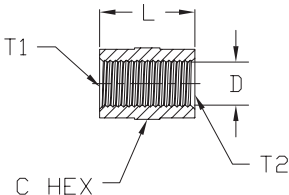

BFMC-14N

NITRA™ Male Brass Connectors									
Inch Sizes - dimensions in inches									
Part No.	Price	Description	Parts Per Pkg	Weight	T1	T2	C Hex	L	Flow Dia. D
BFMC-18N	\$4.00	Male connector, 1/8 inch NPT to 1/8 inch NPT	5	0.1	1/8	1/8	7/16	0.97	0.22
BFMC-14N-18N	\$5.50	Male connector, 1/4 inch NPT to 1/8 inch NPT	5	0.1	1/4	1/8	9/16	1.19	0.22
BFMC-14N	\$5.75	Male connector, 1/4 inch NPT to 1/4 inch NPT	5	0.1	1/4	1/4	9/16	1.38	0.31
BFMC-38N-18N	\$7.25	Male connector, 3/8 inch NPT to 1/8 inch NPT	5	0.3	3/8	1/8	11/16	1.22	0.22
BFMC-38N-14N	\$8.00	Male connector, 3/8 inch NPT to 1/4 inch NPT	5	0.3	3/8	1/4	11/16	1.41	0.31
BFMC-38N	\$9.75	Male connector, 3/8 inch NPT to 3/8 inch NPT	5	0.3	3/8	3/8	11/16	1.41	0.44
BFMC-12N-14N	\$5.00	Male connector, 1/2 inch NPT to 1/4 inch NPT	2	0.3	1/2	1/4	7/8	1.62	0.31
BFMC-12N-38N	\$5.00	Male connector, 1/2 inch NPT to 3/8 inch NPT	2	0.2	1/2	3/8	7/8	1.62	0.44
BFMC-12N	\$5.75	Male connector, 1/2 inch NPT to 1/2 inch NPT	2	0.3	1/2	1/2	7/8	1.81	0.56

BFFC-12N-14N

NITRA™ Female Brass Connectors									
Inch Sizes - dimensions in inches									
Part No.	Price	Description	Parts Per Pkg	Weight	T1	T2	C Hex	L	Flow Dia. D
BFFC-18N	\$4.50	Female connector, 1/8 inch NPT to 1/8 inch NPT	5	0.1	1/8	1/8	9/16	0.75	0.34
BFFC-14N-18N	\$6.75	Female connector, 1/4 inch NPT to 1/8 inch NPT	5	0.1	1/4	1/8	3/4	0.97	0.34
BFFC-14N	\$9.00	Female connector, 1/4 inch NPT to 1/4 inch NPT	5	0.2	1/4	1/4	3/4	1.12	0.44
BFFC-38N-14N	\$11.00	Female connector, 3/8 inch NPT to 1/4 inch NPT	5	0.2	3/8	1/4	7/8	1.16	0.44
BFFC-38N	\$11.00	Female connector, 3/8 inch NPT to 3/8 inch NPT	5	0.3	3/8	3/8	7/8	1.12	0.52
BFFC-12N-14N	\$6.25	Female connector, 1/2 inch NPT to 1/4 inch NPT	2	0.4	1/2	1/4	1-1/16	1.28	0.44
BFFC-12N-38N	\$5.25	Female connector, 1/2 inch NPT to 3/8 inch NPT	2	0.2	1/2	3/8	15/16	1.32	0.52
BFFC-12N	\$7.25	Female connector, 1/2 inch NPT to 1/2 inch NPT	2	0.4	1/2	1/2	1-1/16	1.50	0.70