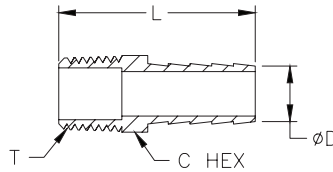

NITRA™ Brass Straight Barb Fitting							
Inch Sizes - dimensions in inches							
Part No.	Price	Description	Weight	T	L	ØD	C Hex
BAHB-316-18N	$12.50	NITRA threaded fitting, hose barb, brass body, brass threads, (1) 3/16in hose to (1) 1/8in male NPT connection(s). Package of 5.	0.1	1/8	1.20 [305]	0.20 [5.1]	0.44 [11.1]
BAHB-316-14N	$12.50	NITRA threaded fitting, hose barb, brass body, brass threads, (1) 3/16in hose to (1) 1/4in male NPT connection(s). Package of 5.	0.2	1/4	1.43 [36.2]	0.20 [5.1]	0.56 [14.3]
BAHB-14-18N	$8.25	NITRA threaded fitting, hose barb, brass body, brass threads, (1) 1/4in hose to (1) 1/8in male NPT connection(s). Package of 5.	0.1	1/8	1.49 [37.7]	0.24 [6.1]	0.44 [11.1]
BAHB-14-14N	$10.50	NITRA threaded fitting, hose barb, brass body, brass threads, (1) 1/4in hose to (1) 1/4in male NPT connection(s). Package of 5.	0.2	1/4	1.69 [42.9]	0.24 [6.1]	0.56 [14.3]
BAHB-14-38N	$13.50	NITRA threaded fitting, hose barb, brass body, brass threads, (1) 1/4in hose to (1) 3/8in male NPT connection(s). Package of 5.	0.3	3/8	1.70 [43.3]	0.24 [6.1]	0.69 [17.5]
BAHB-516-18N	$12.00	NITRA threaded fitting, hose barb, brass body, brass threads, (1) 5/16in hose to (1) 1/8in male NPT connection(s). Package of 5.	0.1	1/8	1.40 [35.6]	0.29 [7.4]	0.44 [11.1]
BAHB-516-14N	$9.75	NITRA threaded fitting, hose barb, brass body, brass threads, (1) 5/16in hose to (1) 1/4in male NPT connection(s). Package of 5.	0.2	1/4	1.70 [43.3]	0.29 [7.4]	0.56 [14.3]
BAHB-516-38N	$22.50	NITRA threaded fitting, hose barb, brass body, brass threads, (1) 5/16in hose to (1) 3/8in male NPT connection(s). Package of 5.	0.3	3/8	1.49 [37.8]	0.29 [7.4]	0.69 [17.5]
BAHB-38-14N	$10.50	NITRA threaded fitting, hose barb, brass body, brass threads, (1) 3/8in hose to (1) 1/4in male NPT connection(s). Package of 5.	0.2	1/4	1.70 [43.3]	0.36 [9.2]	0.56 [14.3]
BAHB-38-38N	$13.50	NITRA threaded fitting, hose barb, brass body, brass threads, (1) 3/8in hose to (1) 3/8in male NPT connection(s). Package of 5.	0.3	3/8	1.70 [43.3]	0.36 [9.2]	0.69 [17.4]
BAHB-38-12N	$24.00	NITRA threaded fitting, hose barb, brass body, brass threads, (1) 3/8in hose to (1) 1/2in male NPT connection(s). Package of 5.	0.5	1/2	1.89 [48.0]	0.36 [9.2]	0.88 [22.2]
BAHB-12-14N	$13.50	NITRA threaded fitting, hose barb, brass body, brass threads, (1) 1/2in hose to (1) 1/4in male NPT connection(s). Package of 5.	0.3	1/4	1.70 [43.3]	0.48 [12.3]	0.56 [14.3]
BAHB-12-38N	$15.00	NITRA threaded fitting, hose barb, brass body, brass threads, (1) 1/2in hose to (1) 3/8in male NPT connection(s). Package of 5.	0.3	3/8	1.76 [44.8]	0.48 [12.3]	0.69 [17.5]
BAHB-12-12N	$22.50	NITRA threaded fitting, hose barb, brass body, brass threads, (1) 1/2in hose to (1) 1/2in male NPT connection(s). Package of 5.	0.5	1/2	1.86 [47.2]	0.48 [12.3]	0.88 [22.2]
BAHB-58-38N	$13.50	NITRA threaded fitting, hose barb, brass body, brass threads, (1) 5/8in hose to (1) 3/8in male NPT connection(s). Package of 3.	0.2	3/8	1.84 [46.7]	0.60 [15.3]	0.88 [22.2]
BAHB-58-12N	$15.50	NITRA threaded fitting, hose barb, brass body, brass threads, (1) 5/8in hose to (1) 1/2in male NPT connection(s). Package of 3.	0.4	1/2	1.98 [50.4]	0.60 [15.3]	0.88 [22.2]
BAHB-58-34N	$26.00	NITRA threaded fitting, hose barb, brass body, brass threads, (1) 5/8in hose to (1) 3/4in male NPT connection(s). Package of 3.	0.5	3/4	1.89 [48.1]	0.60 [15.3]	1.06 [27.0]
BAHB-34-12N	$17.00	NITRA threaded fitting, hose barb, brass body, brass threads, (1) 3/4in hose to (1) 1/2in male NPT connection(s). Package of 3.	0.4	1/2	1.99 [50.5]	0.73 [18.5]	0.88 [22.2]
BAHB-34-34N	$22.50	NITRA threaded fitting, hose barb, brass body, brass threads, (1) 3/4in hose to (1) 3/4in male NPT connection(s). Package of 3.	0.3	3/4	2.03 [51.6]	0.73 [18.5]	1.06 [27.0]
BAHB-34-1N	$43.00	NITRA threaded fitting, hose barb, brass body, brass threads, (1) 3/4in hose to (1) 1in male NPT connection(s). Package of 3.	0.8	1	2.25 [57.2]	0.73 [18.5]	1.38 [34.9]
BAHB-1-34N	$8.50	NITRA threaded fitting, hose barb, brass body, brass threads, (1) 1in hose to (1) 3/4in male NPT connection(s). Package of 1.	0.2	3/4	2.17 [55.0]	0.99 [25.1]	1.06 [27.0]
BAHB-1-1N	$15.50	NITRA threaded fitting, hose barb, brass body, brass threads, (1) 1in hose to (1) 1in male NPT connection(s). Package of 1.	0.3	1	2.36 [60.0]	0.99 [25.1]	1.38 [34.9]