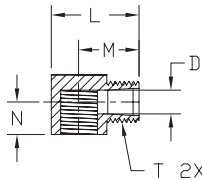

NITRA™ Female to Male Brass Street Elbow									
Inch Sizes - dimensions in inches									
Part No.	Price	Description	Parts Per Pkg	Weight	T	M	N	Flow Dia. D	L
BFSE-18N	$2.25	Street elbow, 1/8 inch NPT female to 1/8 male	2	0.2	1/8	0.66	0.35	0.22	0.81
BFSE-14N	$3.75	Street elbow, 1/4 inch NPT female to 1/4 male	2	0.2	1/4	0.91	0.47	0.34	1.25
BFSE-38N	$5.75	Street elbow, 3/8 inch NPT female to 3/8 male	2	0.3	3/8	0.97	0.49	0.41	1.42
BFSE-12N	$11.50	Street elbow, 1/2 inch NPT female to 1/2 male	2	0.4	1/2	1.25	1.03	0.56	1.61