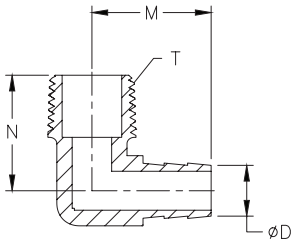

Brass Adapter Fittings

Note: Actual product dimensions and appearance may vary

NITRA™ Brass Male Elbow Barb Fitting								
Inch Sizes - dimensions in inches								
Part No.	Price	Description	Parts Per Pkg	Weight	T	M	N	ØD
BAHBL-316-18N	$16.00	Male elbow barb, 3/16 inch hose to 1/8 inch male NPT	5	0.1	1/8	0.95 [24.0]	0.71 [18.2]	0.20 [5.1]
BAHBL-316-14N	$20.50	Male elbow barb, 3/16 inch hose to 1/4 inch male NPT	5	0.3	1/4	1.00 [25.4]	0.83 [21.1]	0.20 [5.1]
BAHBL-14-18N	$16.00	Male elbow barb, 1/4 inch hose to 1/8 inch male NPT	5	0.2	1/8	1.25 [31.8]	0.60 [15.3]	0.24 [6.1]
BAHBL-14-14N	$20.50	Male elbow barb, 1/4 inch hose to 1/4 inch male NPT	5	0.3	1/4	1.33 [33.8]	0.84 [21.4]	0.24 [6.1]
BAHBL-14-38N	$34.00	Male elbow barb, 1/4 inch hose to 3/8 inch male NPT	5	0.4	3/8	1.22 [31.0]	0.94 [23.9]	0.24 [6.1]
BAHBL-516-18N	$18.00	Male elbow barb, 5/16 inch hose to 1/8 inch male NPT	5	0.2	1/8	1.01 [25.6]	0.82 [20.8]	0.29 [7.4]
BAHBL-516-14N	$29.50	Male elbow barb, 5/16 inch hose to 1/4 inch male NPT	5	0.3	1/4	1.02 [25.8]	0.87 [22.1]	0.29 [7.4]
BAHBL-516-38N	$37.00	Male elbow barb, 5/16 inch hose to 3/8 inch male NPT	5	0.4	3/8	1.22 [31.1]	0.90 [22.9]	0.29 [7.4]
BAHBL-38-14N	$16.00	Male elbow barb, 3/8 inch hose to 1/4 inch male NPT	5	0.4	1/4	1.32 [33.4]	0.83 [21.1]	0.36 [9.2]
BAHBL-38-38N	$21.50	Male elbow barb, 3/8 inch hose to 3/8 inch male NPT	5	0.6	3/8	1.42 [35.9]	0.95 [24.0]	0.36 [9.2]
BAHBL-38-12N	$36.00	Male elbow barb, 3/8 inch hose to 1/2 inch male NPT	5	0.5	1/2	1.12 [28.6]	1.04 [26.5]	0.36 [9.2]
BAHBL-12-14N	$22.00	Male elbow barb, 1/2 inch hose to 1/4 inch male NPT	5	0.4	1/4	1.29 [32.7]	0.98 [24.9]	0.48 [12.3]
BAHBL-12-38N	$36.00	Male elbow barb, 1/2 inch hose to 3/8 inch male NPT	5	0.5	3/8	1.36 [34.6]	1.01 [25.5]	0.48 [12.3]
BAHBL-12-12N	$31.00	Male elbow barb, 1/2 inch hose to 1/2 inch male NPT	5	0.6	1/2	1.14 [28.8]	1.10 [28.0]	0.48 [12.3]
BAHBL-58-38N	$24.50	Male elbow barb, 5/8 inch hose to 3/8 inch male NPT	3	0.4	3/8	1.45 [37.0]	1.16 [29.5]	0.60 [15.3]
BAHBL-58-12N	$29.00	Male elbow barb, 5/8 inch hose to 1/2 inch male NPT	3	0.5	1/2	1.45 [37.0]	1.14 [29.1]	0.60 [15.3]
BAHBL-34-12N	$36.00	Male elbow barb, 3/4 inch hose to 1/2 inch male NPT	3	0.6	1/2	1.35 [34.4]	1.25 [31.8]	0.73 [18.5]
BAHBL-34-34N	$53.00	Male elbow barb, 3/4 inch hose to 3/4 inch male NPT	3	0.7	3/4	1.54 [39.0]	1.31 [33.2]	0.73 [18.5]
BAHBL-1-34N	$21.50	Male elbow barb, 1 inch hose to 3/4 inch male NPT	1	0.4	3/4	1.70 [43.1]	1.42 [36.2]	0.99 [25.1]
BAHBL-1-1N	$37.00	Male elbow barb, 1 inch hose to 1 inch male NPT	1	0.4	1	1.78 [45.2]	1.63 [41.5]	0.99 [25.1]