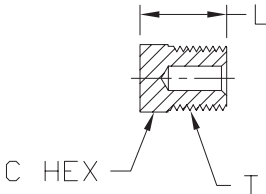

Brass Adapter Fittings

Note: Actual product dimensions and appearance may vary

BFMT-14N

NITRA™ Brass Male Tee Fittings										
Inch Sizes - dimensions in inches										
Part No.	Price	Description	Parts Per Pkg	Weight	T1	T2	L	M	N	Flow Dia. D
BFMT-18N	\$4.50	Male tee, 1/8 inch NPT male	2	0.3	1/8	1/8	1.06	0.53	0.66	0.22
BFMT-14N	\$6.25	Male tee, 1/4 inch NPT male	2	0.3	1/4	1/4	1.52	0.76	0.91	0.31
BFMT-38N	\$8.75	Male tee, 3/8 inch NPT male	2	0.4	3/8	3/8	1.68	0.84	0.97	0.44

BFFT-14N

NITRA™ Brass Female Tee Fittings									
Inch Sizes - dimensions in inches									
Part No.	Price	Description	Parts Per Pkg	Weight	T	L	M	Flow Dia. D	
BFFT-18N	\$4.75	Female tee, 1/8 inch NPT female	2	0.3	1/8	1.06	0.53	0.34	
BFFT-14N	\$7.75	Female tee, 1/4 inch NPT female	2	0.3	1/4	1.52	0.76	0.44	
BFFT-38N	\$9.50	Female tee, 3/8 inch NPT female	2	0.5	3/8	1.68	0.84	0.57	
BFFT-12N	\$17.00	Female tee, 1/2 inch NPT female	2	0.9	1/2	2.14	1.07	0.70	

BFRHP-38N

NITRA™ Brass Recessed Hex Plug Fittings						
Inch Sizes - dimensions in inches						
Part No.	Price	Description	Parts Per Pkg	Weight	C Hex	L
BFRHP-14N	\$3.00	Recessed hex plug, 1/4 inch NPT male	5	0.1	1/4	0.46
BFRHP-38N	\$4.25	Recessed hex plug, 3/8 inch NPT male	5	0.2	5/16	0.46
BFRHP-12N	\$8.00	Recessed hex plug, 1/2 inch NPT male	5	0.2	3/8	0.61

BFHHP-38N

NITRA™ Brass Hex Plug Fittings							
Inch Sizes - dimensions in inches							
Part No.	Price	Description	Parts Per Pkg	Weight	T	C Hex	L
BFHHP-18N	\$2.75	Hex head plug, 1/8 inch NPT male	5	0.1	1/8	7/16	0.56
BFHHP-14N	\$4.25	Hex head plug, 1/4 inch NPT male	5	0.1	1/4	9/16	0.75
BFHHP-38N	\$6.00	Hex head plug, 3/8 inch NPT male	5	0.1	3/8	11/16	0.78
BFHHP-12N	\$8.50	Hex head plug, 1/2 inch NPT male	5	0.2	1/2		0.97