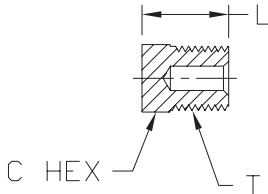

Brass Adapter Fittings

Note: Actual product dimensions and appearance may vary

BFMT-14N

NITRA™ Brass Male Tee Fittings										
Inch Sizes - dimensions in inches										
Part No.	Price	Description	Parts Per Pkg	Weight	T1	T2	L	M	N	Flow Dia. D
BFMT-18N	\$4.50	Male tee, 1/8 inch NPT male	2	0.3	1/8	1/8	1.06	0.53	0.66	0.22
BFMT-14N	\$6.25	Male tee, 1/4 inch NPT male	2	0.3	1/4	1/4	1.52	0.76	0.91	0.31
BFMT-38N	\$8.75	Male tee, 3/8 inch NPT male	2	0.4	3/8	3/8	1.68	0.84	0.97	0.44

BFFT-14N

NITRA™ Brass Female Tee Fittings									
Inch Sizes - dimensions in inches									
Part No.	Price	Description	Parts Per Pkg	Weight	T	L	M	Flow Dia. D	
BFFT-18N	\$4.75	Female tee, 1/8 inch NPT female	2	0.3	1/8	1.06	0.53	0.34	
BFFT-14N	\$7.75	Female tee, 1/4 inch NPT female	2	0.3	1/4	1.52	0.76	0.44	
BFFT-38N	\$9.50	Female tee, 3/8 inch NPT female	2	0.5	3/8	1.68	0.84	0.57	
BFFT-12N	\$17.00	Female tee, 1/2 inch NPT female	2	0.9	1/2	2.14	1.07	0.70	

BFRHP-38N

NITRA™ Brass Recessed Hex Plug Fittings						
Inch Sizes - dimensions in inches						
Part No.	Price	Description	Parts Per Pkg	Weight	C Hex	L
BFRHP-14N	\$3.00	Recessed hex plug, 1/4 inch NPT male	5	0.1	1/4	0.46
BFRHP-38N	\$4.25	Recessed hex plug, 3/8 inch NPT male	5	0.2	5/16	0.46
BFRHP-12N	\$8.00	Recessed hex plug, 1/2 inch NPT male	5	0.2	3/8	0.61

BFHHP-38N

NITRA™ Brass Hex Plug Fittings							
Inch Sizes - dimensions in inches							
Part No.	Price	Description	Parts Per Pkg	Weight	T	C Hex	L
BFHHP-18N	\$2.75	Hex head plug, 1/8 inch NPT male	5	0.1	1/8	7/16	0.56
BFHHP-14N	\$4.25	Hex head plug, 1/4 inch NPT male	5	0.1	1/4	9/16	0.75
BFHHP-38N	\$6.00	Hex head plug, 3/8 inch NPT male	5	0.1	3/8	11/16	0.78
BFHHP-12N	\$8.50	Hex head plug, 1/2 inch NPT male	5	0.2	1/2		0.97