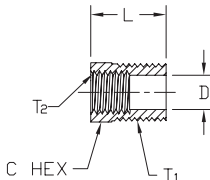

Brass Adapter Fittings

Note: Actual product dimensions and appearance may vary

BFMFR-38N-14N

NITRA™ Male to Female Brass Connectors									
Inch Sizes - dimensions in inches									
Part No.	Price	Description	Parts Per Pkg	Weight	T1	T2	C Hex	L	Flow Dia. D
BFMFR-14N-18N	\$7.75	Male to female connector, 1/8 inch NPT male to 1/4 inch NPT female	5	0.1	1/4	1/8	3/4	1.06	0.22
BFMFR-38N-18N	\$7.75	Male to female connector, 1/8 inch NPT male to 3/8 inch NPT female	5	0.1	3/8	1/8	7/8	1.1	0.22
BFMFR-38N-14N	\$8.50	Male to female connector, 1/4 inch NPT male to 3/8 inch NPT female	5	0.1	3/8	1/4	7/8	1.25	0.314
BFMFR-12N-38N	\$6.75	Male to female connector, 3/8 inch NPT male to 1/2 inch NPT female	5	0.4	1/2	3/8	1-1/16	1.47	0.44

BFHB-12N-14N

NITRA™ Brass Hex Bushing									
Inch Sizes - dimensions in inches									
Part No.	Price	Description	Parts Per Pkg	Weight	T1	T2	C Hex	L	Flow Dia. D
BFHB-14N-18N	\$4.50	Hex bushing, 1/4 inch NPT male to 1/8 inch NPT female	5	0.3	1/4	1/8	9/16	0.75	0.34
BFHB-38N-18N	\$6.00	Hex bushing, 3/8 inch NPT male to 1/8 inch NPT female	5	0.3	3/8	1/8	11/16	0.75	0.34
BFHB-38N-14N	\$6.25	Hex bushing, 3/8 inch NPT male to 1/4 inch NPT female	5	0.3	3/8	1/4	3/4	0.75	0.44
BFHB-12N-18N	\$4.50	Hex bushing, 1/2 inch NPT male to 1/8 inch NPT female	2	0.3	1/2	1/8	7/8	1.0	0.34
BFHB-12N-14N	\$4.25	Hex bushing, 1/2 inch NPT male to 1/4 inch NPT female	2	0.3	1/2	1/4	7/8	1.0	0.44
BFHB-12N-38N	\$4.25	Hex bushing, 1/2 inch NPT male to 3/8 inch NPT female	2	0.2	1/2	3/8	7/8	1.0	0.57