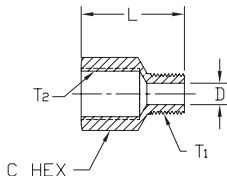

BFFC-12N-14N

NITRA™ Female Brass Connectors									
Inch Sizes - dimensions in inches									
Part No.	Price	Description	Parts Per Pkg	Weight	T1	T2	C Hex	L	Flow Dia. D
BFFC-18N	\$4.50	Female connector, 1/8 inch NPT to 1/8 inch NPT	5	0.1	1/8	1/8	9/16	0.75	0.34
BFFC-14N-18N	\$6.75	Female connector, 1/4 inch NPT to 1/8 inch NPT	5	0.1	1/4	1/8	3/4	0.97	0.34
BFFC-14N	\$9.00	Female connector, 1/4 inch NPT to 1/4 inch NPT	5	0.2	1/4	1/4	3/4	1.12	0.44
BFFC-38N-14N	\$11.00	Female connector, 3/8 inch NPT to 1/4 inch NPT	5	0.2	3/8	1/4	7/8	1.16	0.44
BFFC-38N	\$11.00	Female connector, 3/8 inch NPT to 3/8 inch NPT	5	0.3	3/8	3/8	7/8	1.12	0.52
BFFC-12N-14N	\$6.25	Female connector, 1/2 inch NPT to 1/4 inch NPT	2	0.4	1/2	1/4	1-1/16	1.28	0.44
BFFC-12N-38N	\$5.25	Female connector, 1/2 inch NPT to 3/8 inch NPT	2	0.2	1/2	3/8	15/16	1.32	0.52
BFFC-12N	\$7.25	Female connector, 1/2 inch NPT to 1/2 inch NPT	2	0.4	1/2	1/2	1-1/16	1.50	0.70

Brass Adapter Fittings

Note: Actual product dimensions and appearance may vary

BFMFR-38N-14N

NITRA™ Male to Female Brass Connectors									
Inch Sizes - dimensions in inches									
Part No.	Price	Description	Parts Per Pkg	Weight	T1	T2	C Hex	L	Flow Dia. D
BFMFR-14N-18N	\$8.00	Male to female connector, 1/8 inch NPT male to 1/4 inch NPT female	5	0.1	1/4	1/8	3/4	1.06	0.22
BFMFR-38N-18N	\$8.00	Male to female connector, 1/8 inch NPT male to 3/8 inch NPT female	5	0.1	3/8	1/8	7/8	1.1	0.22
BFMFR-38N-14N	\$8.75	Male to female connector, 1/4 inch NPT male to 3/8 inch NPT female	5	0.1	3/8	1/4	7/8	1.25	0.314
BFMFR-12N-38N	\$6.75	Male to female connector, 3/8 inch NPT male to 1/2 inch NPT female	5	0.4	1/2	3/8	1-1/16	1.47	0.44