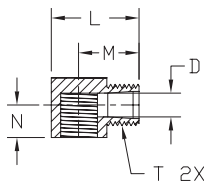

NITRA™ Female to Male Brass Street Elbow									
Inch Sizes - dimensions in inches									
Part No.	Price	Description	Parts Per Pkg	Weight	T	M	N	Flow Dia. D	L
BFSE-18N	$2.25	Street elbow, 1/8 inch NPT female to 1/8 male	2	0.2	1/8	0.66	0.35	0.22	0.81
BFSE-14N	$4.00	Street elbow, 1/4 inch NPT female to 1/4 male	2	0.2	1/4	0.91	0.47	0.34	1.25
BFSE-38N	$5.75	Street elbow, 3/8 inch NPT female to 3/8 male	2	0.3	3/8	0.97	0.49	0.41	1.42
BFSE-12N	$12.00	Street elbow, 1/2 inch NPT female to 1/2 male	2	0.4	1/2	1.25	1.03	0.56	1.61