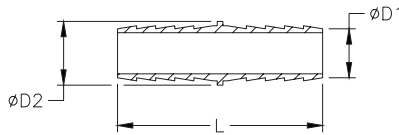

NITRA™ Brass Hose Mender Fitting							
Inch Sizes - dimensions in inches							
Part No.	Price	Description	Weight	L	ØD1	ØD2	
BAHM-316	$7.50	NITRA barbed fitting, hose mender, brass body, (2) 3/16in hose connection(s). Package of 5.	0.1	1.45 [36.7]	0.20 [5.1]	0.23 [5.8]	
BAHM-14	$9.75	NITRA barbed fitting, hose mender, brass body, (2) 1/4in hose connection(s). Package of 5.	0.1	2.00 [50.8]	0.24 [6.1]	0.50 [12.7]	
BAHM-516	$12.50	NITRA barbed fitting, hose mender, brass body, (2) 5/16in hose connection(s). Package of 5.	0.1	1.67 [42.4]	0.29 [7.4]	0.36 [9.1]	
BAHM-38	$13.50	NITRA barbed fitting, hose mender, brass body, (2) 3/8in hose connection(s). Package of 5.	0.2	2.00 [50.8]	0.36 [9.2]	0.50 [12.7]	
BAHM-12	$18.50	NITRA barbed fitting, hose mender, brass body, (2) 1/2in hose connection(s). Package of 5.	0.3	2.01 [51.1]	0.48 [12.3]	0.63 [15.9]	
BAHM-58	$13.00	NITRA barbed fitting, hose mender, brass body, (2) 5/8in hose connection(s). Package of 3.	0.3	2.29 [58.0]	0.60 [15.3]	0.75 [19.1]	
BAHM-34	$16.50	NITRA barbed fitting, hose mender, brass body, (2) 3/4in hose connection(s). Package of 3.	0.3	2.00 [50.8]	0.73 [18.5]	0.88 [22.2]	
BAHM-1	$30.50	NITRA barbed fitting, hose mender, brass body, (2) 1in hose connection(s). Package of 3.	0.6	2.49 [63.2]	0.99 [25.1]	1.19 [30.2]