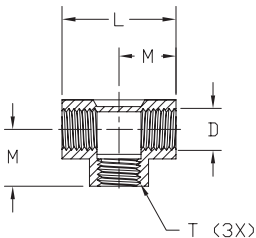

BFSE-38N

NITRA™ Female to Male Brass Street Elbow									
Inch Sizes - dimensions in inches									
Part No.	Price	Description	Parts Per Pkg	Weight	T	M	N	Flow Dia. D	L
BFSE-18N	\$2.25	Street elbow, 1/8 inch NPT female to 1/8 male	2	0.2	1/8	0.66	0.35	0.22	0.81
BFSE-14N	\$4.00	Street elbow, 1/4 inch NPT female to 1/4 male	2	0.2	1/4	0.91	0.47	0.34	1.25
BFSE-38N	\$5.75	Street elbow, 3/8 inch NPT female to 3/8 male	2	0.3	3/8	0.97	0.49	0.41	1.42
BFSE-12N	\$12.00	Street elbow, 1/2 inch NPT female to 1/2 male	2	0.4	1/2	1.25	1.03	0.56	1.61

Brass Adapter Fittings

Note: Actual product dimensions and appearance may vary

BFMT-14N

NITRA™ Brass Male Tee Fittings										
Inch Sizes - dimensions in inches										
Part No.	Price	Description	Parts Per Pkg	Weight	T1	T2	L	M	N	Flow Dia. D
BFMT-18N	\$4.50	Male tee, 1/8 inch NPT male	2	0.3	1/8	1/8	1.06	0.53	0.66	0.22
BFMT-14N	\$6.25	Male tee, 1/4 inch NPT male	2	0.3	1/4	1/4	1.52	0.76	0.91	0.31
BFMT-38N	\$8.75	Male tee, 3/8 inch NPT male	2	0.4	3/8	3/8	1.68	0.84	0.97	0.44

BFFT-14N

NITRA™ Brass Female Tee Fittings										
Inch Sizes - dimensions in inches										
Part No.	Price	Description	Parts Per Pkg	Weight	T	L	M	Flow Dia. D		
BFFT-18N	\$4.75	Female tee, 1/8 inch NPT female	2	0.3	1/8	1.06	0.53	0.34		
BFFT-14N	\$7.75	Female tee, 1/4 inch NPT female	2	0.3	1/4	1.52	0.76	0.44		
BFFT-38N	\$9.50	Female tee, 3/8 inch NPT female	2	0.5	3/8	1.68	0.84	0.57		
BFFT-12N	\$17.00	Female tee, 1/2 inch NPT female	2	0.9	1/2	2.14	1.07	0.70		

BFRHP-38N

NITRA™ Brass Recessed Hex Plug Fittings						
Inch Sizes - dimensions in inches						
Part No.	Price	Description	Parts Per Pkg	Weight	C Hex	L
BFRHP-14N	\$3.00	Recessed hex plug, 1/4 inch NPT male	5	0.1	1/4	0.46
BFRHP-38N	\$4.25	Recessed hex plug, 3/8 inch NPT male	5	0.2	5/16	0.46
BFRHP-12N	\$8.00	Recessed hex plug, 1/2 inch NPT male	5	0.2	3/8	0.61