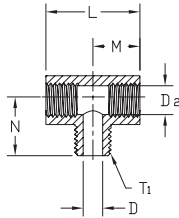

BFFE-14N

NITRA™ Brass Female Elbow								
Inch Sizes - dimensions in inches								
Part No.	Price	Description	Parts Per Pkg	Weight	T	M	Flow Dia. D	L
BFFE-18N	\$3.75	Female elbow, 1/8 inch NPT female	2	0.2	1/8	0.55	0.339	0.83
BFFE-14N	\$5.00	Female elbow, 1/4 inch NPT female	2	0.2	1/4	0.78	0.441	1.06
BFFE-38N	\$7.25	Female elbow, 3/8 inch NPT female	2	0.4	3/8	0.84	0.571	1.30

BFSE-38N

NITRA™ Female to Male Brass Street Elbow									
Inch Sizes - dimensions in inches									
Part No.	Price	Description	Parts Per Pkg	Weight	T	M	N	Flow Dia. D	L
BFSE-18N	\$2.25	Street elbow, 1/8 inch NPT female to 1/8 male	2	0.2	1/8	0.66	0.35	0.22	0.81
BFSE-14N	\$4.00	Street elbow, 1/4 inch NPT female to 1/4 male	2	0.2	1/4	0.91	0.47	0.34	1.25
BFSE-38N	\$5.75	Street elbow, 3/8 inch NPT female to 3/8 male	2	0.3	3/8	0.97	0.49	0.41	1.42
BFSE-12N	\$12.00	Street elbow, 1/2 inch NPT female to 1/2 male	2	0.4	1/2	1.25	1.03	0.56	1.61

Brass Adapter Fittings

Note: Actual product dimensions and appearance may vary

BFMT-14N

NITRA™ Brass Male Tee Fittings										
Inch Sizes - dimensions in inches										
Part No.	Price	Description	Parts Per Pkg	Weight	T1	T2	L	M	N	Flow Dia. D
BFMT-18N	\$4.50	Male tee, 1/8 inch NPT male	2	0.3	1/8	1/8	1.06	0.53	0.66	0.22
BFMT-14N	\$6.25	Male tee, 1/4 inch NPT male	2	0.3	1/4	1/4	1.52	0.76	0.91	0.31
BFMT-38N	\$8.75	Male tee, 3/8 inch NPT male	2	0.4	3/8	3/8	1.68	0.84	0.97	0.44