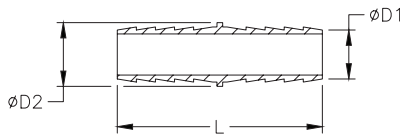

NITRA™ Brass Hose Mender Fitting							
Inch Sizes - dimensions in inches							
Part No.	Price	Description	Parts Per Pkg	Weight	L	ØD1	ØD2
BAHM-316	$4.75	Hose mender, 3/16 inch hose to 1/8 inch male NPT	5	0.1	1.45 [36.7]	0.20 [5.1]	0.23 [5.8]
BAHM-14	$6.00	Hose mender, 3/16 inch hose to 1/4 inch male NPT	5	0.1	2.00 [50.8]	0.24 [6.1]	0.50 [12.7]
BAHM-516	$7.75	Hose mender, 1/4 inch hose to 1/8 inch male NPT	5	0.1	1.67 [42.4]	0.29 [7.4]	0.36 [9.1]
BAHM-38	$8.75	Hose mender, 1/4 inch hose to 1/4 inch male NPT	5	0.2	2.00 [50.8]	0.36 [9.2]	0.50 [12.7]
BAHM-12	$11.00	Hose mender, 1/4 inch hose to 3/8 inch male NPT	5	0.3	2.01 [51.1]	0.48 [12.3]	0.63 [15.9]
BAHM-58	$8.25	Hose mender, 5/16 inch hose to 1/8 inch male NPT	3	0.3	2.29 [58.0]	0.60 [15.3]	0.75 [19.1]
BAHM-34	$10.50	Hose mender, 5/16 inch hose to 1/4 inch male NPT	3	0.3	2.00 [50.8]	0.73 [18.5]	0.88 [22.2]
BAHM-1	$12.00	Hose mender, 5/16 inch hose to 3/8 inch male NPT	3	0.6	2.49 [63.2]	0.99 [25.1]	1.19 [30.2]