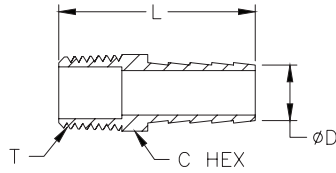

NITRA™ Brass Straight Barb Fitting								
Inch Sizes - dimensions in inches								
Part No.	Price	Description	Parts Per Pkg	Weight	T	L	ØD	C Hex
BAHB-316-18N	$8.50	Straight barb, 3/16 inch hose to 1/8 inch male NPT	5	0.1	1/8	1.20 [305]	0.20 [5.1]	0.44 [11.1]
BAHB-316-14N	$8.50	Straight barb, 3/16 inch hose to 1/4 inch male NPT	5	0.2	1/4	1.43 [36.2]	0.20 [5.1]	0.56 [14.3]
BAHB-14-18N	$5.75	Straight barb, 1/4 inch hose to 1/8 inch male NPT	5	0.1	1/8	1.49 [37.7]	0.24 [6.1]	0.44 [11.1]
BAHB-14-14N	$7.00	Straight barb, 1/4 inch hose to 1/4 inch male NPT	5	0.2	1/4	1.69 [42.9]	0.24 [6.1]	0.56 [14.3]
BAHB-14-38N	$10.00	Straight barb, 1/4 inch hose to 3/8 inch male NPT	5	0.3	3/8	1.70 [43.3]	0.24 [6.1]	0.69 [17.5]
BAHB-516-18N	$8.25	Straight barb, 5/16 inch hose to 1/8 inch male NPT	5	0.1	1/8	1.40 [35.6]	0.29 [7.4]	0.44 [11.1]
BAHB-516-14N	$6.75	Straight barb, 5/16 inch hose to 1/4 inch male NPT	5	0.2	1/4	1.70 [43.3]	0.29 [7.4]	0.56 [14.3]
BAHB-516-38N	$15.00	Straight barb, 5/16 inch hose to 3/8 inch male NPT	5	0.3	3/8	1.49 [37.8]	0.29 [7.4]	0.69 [17.5]
BAHB-38-14N	$7.00	Straight barb, 3/8 inch hose to 1/4 inch male NPT	5	0.2	1/4	1.70 [43.3]	0.36 [9.2]	0.56 [14.3]
BAHB-38-38N	$9.75	Straight barb, 3/8 inch hose to 3/8 inch male NPT	5	0.3	3/8	1.70 [43.3]	0.36 [9.2]	0.69 [17.4]
BAHB-38-12N	$16.50	Straight barb, 3/8 inch hose to 1/2 inch male NPT	5	0.5	1/2	1.89 [48.0]	0.36 [9.2]	0.88 [22.2]
BAHB-12-14N	$9.50	Straight barb, 1/2 inch hose to 1/4 inch male NPT	5	0.3	1/4	1.70 [43.3]	0.48 [12.3]	0.56 [14.3]
BAHB-12-38N	$10.50	Straight barb, 1/2 inch hose to 3/8 inch male NPT	5	0.3	3/8	1.76 [44.8]	0.48 [12.3]	0.69 [17.5]
BAHB-12-12N	$15.00	Straight barb, 1/2 inch hose to 1/2 inch male NPT	5	0.5	1/2	1.86 [47.2]	0.48 [12.3]	0.88 [22.2]
BAHB-58-38N	$10.00	Straight barb, 5/8 inch hose to 3/8 inch male NPT	3	0.2	3/8	1.84 [46.7]	0.60 [15.3]	0.88 [22.2]
BAHB-58-12N	$11.00	Straight barb, 5/8 inch hose to 1/2 inch male NPT	3	0.4	1/2	1.98 [50.4]	0.60 [15.3]	0.88 [22.2]
BAHB-58-34N	$18.00	Straight barb, 5/8 inch hose to 3/4 inch male NPT	3	0.5	3/4	1.89 [48.1]	0.60 [15.3]	1.06 [27.0]
BAHB-34-12N	$12.00	Straight barb, 3/4 inch hose to 1/2 inch male NPT	3	0.4	1/2	1.99 [50.5]	0.73 [18.5]	0.88 [22.2]
BAHB-34-34N	$15.00	Straight barb, 3/4 inch hose to 3/4 inch male NPT	3	0.3	3/4	2.03 [51.6]	0.73 [18.5]	1.06 [27.0]
BAHB-34-1N	$30.00	Straight barb, 3/4 inch hose to 1 inch male NPT	3	0.8	1	2.25 [57.2]	0.73 [18.5]	1.38 [34.9]
BAHB-1-34N	$6.00	Straight barb, 1 inch hose to 3/4 inch male NPT	1	0.2	3/4	2.17 [55.0]	0.99 [25.1]	1.06 [27.0]
BAHB-1-1N	$11.00	Straight barb, 1 inch hose to 1 inch male NPT	1	0.3	1	2.36 [60.0]	0.99 [25.1]	1.38 [34.9]