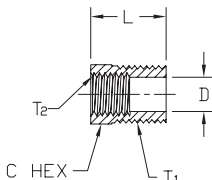

Brass Adapter Fittings

Note: Actual product dimensions and appearance may vary

BFMFR-38N-14N

NITRA™ Male to Female Brass Connectors									
Inch Sizes - dimensions in inches									
Part No.	Price	Description	Parts Per Pkg	Weight	T1	T2	C Hex	L	Flow Dia. D
BFMFR-14N-18N	\$8.00	Male to female connector, 1/8 inch NPT male to 1/4 inch NPT female	5	0.1	1/4	1/8	3/4	1.06	0.22
BFMFR-38N-18N	\$8.00	Male to female connector, 1/8 inch NPT male to 3/8 inch NPT female	5	0.1	3/8	1/8	7/8	1.1	0.22
BFMFR-38N-14N	\$8.75	Male to female connector, 1/4 inch NPT male to 3/8 inch NPT female	5	0.1	3/8	1/4	7/8	1.25	0.314
BFMFR-12N-38N	\$6.75	Male to female connector, 3/8 inch NPT male to 1/2 inch NPT female	5	0.4	1/2	3/8	1-1/16	1.47	0.44

BFHB-12N-14N

NITRA™ Brass Hex Bushing									
Inch Sizes - dimensions in inches									
Part No.	Price	Description	Parts Per Pkg	Weight	T1	T2	C Hex	L	Flow Dia. D
BFHB-14N-18N	\$4.50	Hex bushing, 1/4 inch NPT male to 1/8 inch NPT female	5	0.3	1/4	1/8	9/16	0.75	0.34
BFHB-38N-18N	\$6.25	Hex bushing, 3/8 inch NPT male to 1/8 inch NPT female	5	0.3	3/8	1/8	11/16	0.75	0.34
BFHB-38N-14N	\$6.25	Hex bushing, 3/8 inch NPT male to 1/4 inch NPT female	5	0.3	3/8	1/4	3/4	0.75	0.44
BFHB-12N-18N	\$4.75	Hex bushing, 1/2 inch NPT male to 1/8 inch NPT female	2	0.3	1/2	1/8	7/8	1.0	0.34
BFHB-12N-14N	\$4.25	Hex bushing, 1/2 inch NPT male to 1/4 inch NPT female	2	0.3	1/2	1/4	7/8	1.0	0.44
BFHB-12N-38N	\$4.25	Hex bushing, 1/2 inch NPT male to 3/8 inch NPT female	2	0.2	1/2	3/8	7/8	1.0	0.57