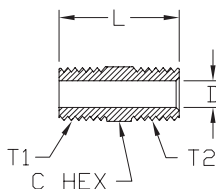

BFMC-14N

NITRA™ Male Brass Connectors									
Inch Sizes - dimensions in inches									
Part No.	Price	Description	Parts Per Pkg	Weight	T1	T2	C Hex	L	Flow Dia. D
<u>BFMC-18N</u>	\$5.75	Male connector, 1/8 inch NPT to 1/8 inch NPT	5	0.1	1/8	1/8	7/16	0.97	0.22
<u>BFMC-14N-18N</u>	\$8.25	Male connector, 1/4 inch NPT to 1/8 inch NPT	5	0.1	1/4	1/8	9/16	1.19	0.22
<u>BFMC-14N</u>	\$8.50	Male connector, 1/4 inch NPT to 1/4 inch NPT	5	0.1	1/4	1/4	9/16	1.38	0.31
<u>BFMC-38N-18N</u>	\$11.00	Male connector, 3/8 inch NPT to 1/8 inch NPT	5	0.3	3/8	1/8	11/16	1.22	0.22
<u>BFMC-38N-14N</u>	\$12.00	Male connector, 3/8 inch NPT to 1/4 inch NPT	5	0.3	3/8	1/4	11/16	1.41	0.31
<u>BFMC-38N</u>	\$13.50	Male connector, 3/8 inch NPT to 3/8 inch NPT	5	0.3	3/8	3/8	11/16	1.41	0.44
<u>BFMC-12N-14N</u>	\$7.50	Male connector, 1/2 inch NPT to 1/4 inch NPT	2	0.3	1/2	1/4	7/8	1.62	0.31
<u>BFMC-12N-38N</u>	\$7.50	Male connector, 1/2 inch NPT to 3/8 inch NPT	2	0.2	1/2	3/8	7/8	1.62	0.44
<u>BFMC-12N</u>	\$8.50	Male connector, 1/2 inch NPT to 1/2 inch NPT	2	0.3	1/2	1/2	7/8	1.81	0.56