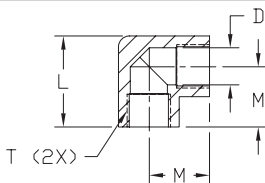

NITRA™ Brass Female Elbow								
Inch Sizes - dimensions in inches								
Part No.	Price	Description	Parts Per Pkg	Weight	T	M	Flow Dia. D	L
BFFE-18N	$3.75	Female elbow, 1/8 inch NPT female	2	0.2	1/8	0.55	0.339	0.83
BFFE-14N	$5.00	Female elbow, 1/4 inch NPT female	2	0.2	1/4	0.78	0.441	1.06
BFFE-38N	$7.25	Female elbow, 3/8 inch NPT female	2	0.4	3/8	0.84	0.571	1.30