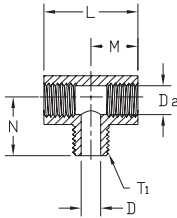

BFFE-14N

NITRA™ Brass Female Elbow								
Inch Sizes - dimensions in inches								
Part No.	Price	Description	Parts Per Pkg	Weight	T	M	Flow Dia. D	L
BFFE-18N	\$3.75	Female elbow, 1/8 inch NPT female	2	0.2	1/8	0.55	0.339	0.83
BFFE-14N	\$5.00	Female elbow, 1/4 inch NPT female	2	0.2	1/4	0.78	0.441	1.06
BFFE-38N	\$7.25	Female elbow, 3/8 inch NPT female	2	0.4	3/8	0.84	0.571	1.30

BFSE-38N

NITRA™ Female to Male Brass Street Elbow									
Inch Sizes - dimensions in inches									
Part No.	Price	Description	Parts Per Pkg	Weight	T	M	N	Flow Dia. D	L
BFSE-18N	\$2.25	Street elbow, 1/8 inch NPT female to 1/8 male	2	0.2	1/8	0.66	0.35	0.22	0.81
BFSE-14N	\$4.00	Street elbow, 1/4 inch NPT female to 1/4 male	2	0.2	1/4	0.91	0.47	0.34	1.25
BFSE-38N	\$5.75	Street elbow, 3/8 inch NPT female to 3/8 male	2	0.3	3/8	0.97	0.49	0.41	1.42
BFSE-12N	\$12.00	Street elbow, 1/2 inch NPT female to 1/2 male	2	0.4	1/2	1.25	1.03	0.56	1.61

Brass Adapter Fittings

Note: Actual product dimensions and appearance may vary

BFMT-14N

NITRA™ Brass Male Tee Fittings										
Inch Sizes - dimensions in inches										
Part No.	Price	Description	Parts Per Pkg	Weight	T1	T2	L	M	N	Flow Dia. D
BFMT-18N	\$4.50	Male tee, 1/8 inch NPT male	2	0.3	1/8	1/8	1.06	0.53	0.66	0.22
BFMT-14N	\$6.25	Male tee, 1/4 inch NPT male	2	0.3	1/4	1/4	1.52	0.76	0.91	0.31
BFMT-38N	\$8.75	Male tee, 3/8 inch NPT male	2	0.4	3/8	3/8	1.68	0.84	0.97	0.44