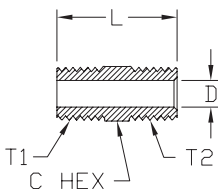

Brass Adapter Fittings

NITRA brass fittings are machined from quality brass bar stock or forgings. They work well with air, water, oil, oxygen, nitrogen and argon. Available in most popular styles and sizes, the fittings all have NPT threaded connections.

BFMC-14N

NITRA™ Male Brass Connectors									
Inch Sizes - dimensions in inches									
Part No.	Price	Description	Parts Per Pkg	Weight	T1	T2	C Hex	L	Flow Dia. D
BFMC-18N	\$4.00	Male connector, 1/8 inch NPT to 1/8 inch NPT	5	0.1	1/8	1/8	7/16	0.97	0.22
BFMC-14N-18N	\$5.50	Male connector, 1/4 inch NPT to 1/8 inch NPT	5	0.1	1/4	1/8	9/16	1.19	0.22
BFMC-14N	\$5.75	Male connector, 1/4 inch NPT to 1/4 inch NPT	5	0.1	1/4	1/4	9/16	1.38	0.31
BFMC-38N-18N	\$7.25	Male connector, 3/8 inch NPT to 1/8 inch NPT	5	0.3	3/8	1/8	11/16	1.22	0.22
BFMC-38N-14N	\$8.00	Male connector, 3/8 inch NPT to 1/4 inch NPT	5	0.3	3/8	1/4	11/16	1.41	0.31
BFMC-38N	\$9.75	Male connector, 3/8 inch NPT to 3/8 inch NPT	5	0.3	3/8	3/8	11/16	1.41	0.44
BFMC-12N-14N	\$5.00	Male connector, 1/2 inch NPT to 1/4 inch NPT	2	0.3	1/2	1/4	7/8	1.62	0.31
BFMC-12N-38N	\$5.00	Male connector, 1/2 inch NPT to 3/8 inch NPT	2	0.2	1/2	3/8	7/8	1.62	0.44
BFMC-12N	\$5.75	Male connector, 1/2 inch NPT to 1/2 inch NPT	2	0.3	1/2	1/2	7/8	1.81	0.56