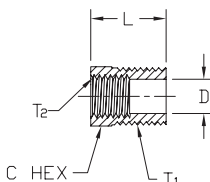

Brass Adapter Fittings

Note: Actual product dimensions and appearance may vary

BFMFR-38N-14N

NITRA™ Male to Female Brass Connectors									
Inch Sizes - dimensions in inches									
Part No.	Price	Description	Parts Per Pkg	Weight	T1	T2	C Hex	L	Flow Dia. D
BFMFR-14N-18N	\$8.00	Male to female connector, 1/8 inch NPT male to 1/4 inch NPT female	5	0.1	1/4	1/8	3/4	1.06	0.22
BFMFR-38N-18N	\$8.00	Male to female connector, 1/8 inch NPT male to 3/8 inch NPT female	5	0.1	3/8	1/8	7/8	1.1	0.22
BFMFR-38N-14N	\$8.75	Male to female connector, 1/4 inch NPT male to 3/8 inch NPT female	5	0.1	3/8	1/4	7/8	1.25	0.314
BFMFR-12N-38N	\$6.75	Male to female connector, 3/8 inch NPT male to 1/2 inch NPT female	5	0.4	1/2	3/8	1-1/16	1.47	0.44

BFHB-12N-14N

NITRA™ Brass Hex Bushing									
Inch Sizes - dimensions in inches									
Part No.	Price	Description	Parts Per Pkg	Weight	T1	T2	C Hex	L	Flow Dia. D
BFHB-14N-18N	\$4.50	Hex bushing, 1/4 inch NPT male to 1/8 inch NPT female	5	0.3	1/4	1/8	9/16	0.75	0.34
BFHB-38N-18N	\$6.25	Hex bushing, 3/8 inch NPT male to 1/8 inch NPT female	5	0.3	3/8	1/8	11/16	0.75	0.34
BFHB-38N-14N	\$6.25	Hex bushing, 3/8 inch NPT male to 1/4 inch NPT female	5	0.3	3/8	1/4	3/4	0.75	0.44
BFHB-12N-18N	\$4.75	Hex bushing, 1/2 inch NPT male to 1/8 inch NPT female	2	0.3	1/2	1/8	7/8	1.0	0.34
BFHB-12N-14N	\$4.25	Hex bushing, 1/2 inch NPT male to 1/4 inch NPT female	2	0.3	1/2	1/4	7/8	1.0	0.44
BFHB-12N-38N	\$4.25	Hex bushing, 1/2 inch NPT male to 3/8 inch NPT female	2	0.2	1/2	3/8	7/8	1.0	0.57