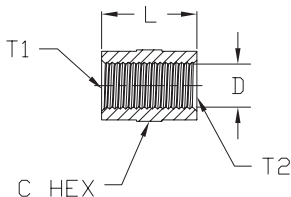

BFMC-14N

NITRA™ Male Brass Connectors									
Inch Sizes - dimensions in inches									
Part No.	Price	Description	Parts Per Pkg	Weight	T1	T2	C Hex	L	Flow Dia. D
BFMC-18N	\$4.00	Male connector, 1/8 inch NPT to 1/8 inch NPT	5	0.1	1/8	1/8	7/16	0.97	0.22
BFMC-14N-18N	\$5.50	Male connector, 1/4 inch NPT to 1/8 inch NPT	5	0.1	1/4	1/8	9/16	1.19	0.22
BFMC-14N	\$5.75	Male connector, 1/4 inch NPT to 1/4 inch NPT	5	0.1	1/4	1/4	9/16	1.38	0.31
BFMC-38N-18N	\$7.25	Male connector, 3/8 inch NPT to 1/8 inch NPT	5	0.3	3/8	1/8	11/16	1.22	0.22
BFMC-38N-14N	\$8.00	Male connector, 3/8 inch NPT to 1/4 inch NPT	5	0.3	3/8	1/4	11/16	1.41	0.31
BFMC-38N	\$9.75	Male connector, 3/8 inch NPT to 3/8 inch NPT	5	0.3	3/8	3/8	11/16	1.41	0.44
BFMC-12N-14N	\$5.00	Male connector, 1/2 inch NPT to 1/4 inch NPT	2	0.3	1/2	1/4	7/8	1.62	0.31
BFMC-12N-38N	\$5.00	Male connector, 1/2 inch NPT to 3/8 inch NPT	2	0.2	1/2	3/8	7/8	1.62	0.44
BFMC-12N	\$5.75	Male connector, 1/2 inch NPT to 1/2 inch NPT	2	0.3	1/2	1/2	7/8	1.81	0.56

BFFC-12N-14N

NITRA™ Female Brass Connectors									
Inch Sizes - dimensions in inches									
Part No.	Price	Description	Parts Per Pkg	Weight	T1	T2	C Hex	L	Flow Dia. D
BFFC-18N	\$4.50	Female connector, 1/8 inch NPT to 1/8 inch NPT	5	0.1	1/8	1/8	9/16	0.75	0.34
BFFC-14N-18N	\$6.75	Female connector, 1/4 inch NPT to 1/8 inch NPT	5	0.1	1/4	1/8	3/4	0.97	0.34
BFFC-14N	\$9.00	Female connector, 1/4 inch NPT to 1/4 inch NPT	5	0.2	1/4	1/4	3/4	1.12	0.44
BFFC-38N-14N	\$11.00	Female connector, 3/8 inch NPT to 1/4 inch NPT	5	0.2	3/8	1/4	7/8	1.16	0.44
BFFC-38N	\$11.00	Female connector, 3/8 inch NPT to 3/8 inch NPT	5	0.3	3/8	3/8	7/8	1.12	0.52
BFFC-12N-14N	\$6.25	Female connector, 1/2 inch NPT to 1/4 inch NPT	2	0.4	1/2	1/4	1-1/16	1.28	0.44
BFFC-12N-38N	\$5.25	Female connector, 1/2 inch NPT to 3/8 inch NPT	2	0.2	1/2	3/8	15/16	1.32	0.52
BFFC-12N	\$7.25	Female connector, 1/2 inch NPT to 1/2 inch NPT	2	0.4	1/2	1/2	1-1/16	1.50	0.70