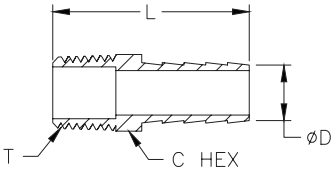

NITRA™ Brass Straight Barb Fitting								
Inch Sizes - dimensions in inches								
Part No.	Price	Description	Parts Per Pkg	Weight	T	L	ØD	C Hex
BAHB-316-18N	$8.25	Straight barb, 3/16 inch hose to 1/8 inch male NPT	5	0.1	1/8	1.20 [305]	0.20 [5.1]	0.44 [11.1]
BAHB-316-14N	$8.25	Straight barb, 3/16 inch hose to 1/4 inch male NPT	5	0.2	1/4	1.43 [36.2]	0.20 [5.1]	0.56 [14.3]
BAHB-14-18N	$5.50	Straight barb, 1/4 inch hose to 1/8 inch male NPT	5	0.1	1/8	1.49 [37.7]	0.24 [6.1]	0.44 [11.1]
BAHB-14-14N	$6.75	Straight barb, 1/4 inch hose to 1/4 inch male NPT	5	0.2	1/4	1.69 [42.9]	0.24 [6.1]	0.56 [14.3]
BAHB-14-38N	$9.75	Straight barb, 1/4 inch hose to 3/8 inch male NPT	5	0.3	3/8	1.70 [43.3]	0.24 [6.1]	0.69 [17.5]
BAHB-516-18N	$8.00	Straight barb, 5/16 inch hose to 1/8 inch male NPT	5	0.1	1/8	1.40 [35.6]	0.29 [7.4]	0.44 [11.1]
BAHB-516-14N	$6.50	Straight barb, 5/16 inch hose to 1/4 inch male NPT	5	0.2	1/4	1.70 [43.3]	0.29 [7.4]	0.56 [14.3]
BAHB-516-38N	$14.50	Straight barb, 5/16 inch hose to 3/8 inch male NPT	5	0.3	3/8	1.49 [37.8]	0.29 [7.4]	0.69 [17.5]
BAHB-38-14N	$6.75	Straight barb, 3/8 inch hose to 1/4 inch male NPT	5	0.2	1/4	1.70 [43.3]	0.36 [9.2]	0.56 [14.3]
BAHB-38-38N	$9.50	Straight barb, 3/8 inch hose to 3/8 inch male NPT	5	0.3	3/8	1.70 [43.3]	0.36 [9.2]	0.69 [17.4]
BAHB-38-12N	$16.00	Straight barb, 3/8 inch hose to 1/2 inch male NPT	5	0.5	1/2	1.89 [48.0]	0.36 [9.2]	0.88 [22.2]
BAHB-12-14N	$9.25	Straight barb, 1/2 inch hose to 1/4 inch male NPT	5	0.3	1/4	1.70 [43.3]	0.48 [12.3]	0.56 [14.3]
BAHB-12-38N	$10.00	Straight barb, 1/2 inch hose to 3/8 inch male NPT	5	0.3	3/8	1.76 [44.8]	0.48 [12.3]	0.69 [17.5]
BAHB-12-12N	$14.50	Straight barb, 1/2 inch hose to 1/2 inch male NPT	5	0.5	1/2	1.86 [47.2]	0.48 [12.3]	0.88 [22.2]
BAHB-58-38N	$9.75	Straight barb, 5/8 inch hose to 3/8 inch male NPT	3	0.2	3/8	1.84 [46.7]	0.60 [15.3]	0.88 [22.2]
BAHB-58-12N	$10.50	Straight barb, 5/8 inch hose to 1/2 inch male NPT	3	0.4	1/2	1.98 [50.4]	0.60 [15.3]	0.88 [22.2]
BAHB-58-34N	$17.50	Straight barb, 5/8 inch hose to 3/4 inch male NPT	3	0.5	3/4	1.89 [48.1]	0.60 [15.3]	1.06 [27.0]
BAHB-34-12N	$11.50	Straight barb, 3/4 inch hose to 1/2 inch male NPT	3	0.4	1/2	1.99 [50.5]	0.73 [18.5]	0.88 [22.2]
BAHB-34-34N	$14.50	Straight barb, 3/4 inch hose to 3/4 inch male NPT	3	0.3	3/4	2.03 [51.6]	0.73 [18.5]	1.06 [27.0]
BAHB-34-1N	$29.50	Straight barb, 3/4 inch hose to 1 inch male NPT	3	0.8	1	2.25 [57.2]	0.73 [18.5]	1.38 [34.9]
BAHB-1-34N	$5.75	Straight barb, 1 inch hose to 3/4 inch male NPT	1	0.2	3/4	2.17 [55.0]	0.99 [25.1]	1.06 [27.0]
BAHB-1-1N	$10.50	Straight barb, 1 inch hose to 1 inch male NPT	1	0.3	1	2.36 [60.0]	0.99 [25.1]	1.38 [34.9]