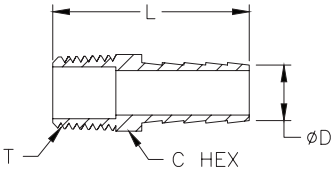

NITRA™ Brass Straight Barb Fitting								
Inch Sizes - dimensions in inches								
Part No.	Price	Description	Parts Per Pkg	Weight	T	L	ØD	C Hex
BAHB-316-18N	$8.25	Straight barb, 3/16 inch hose to 1/8 inch male NPT	5	0.1	1/8	1.20 [305]	0.20 [5.1]	0.44 [11.1]
BAHB-316-14N	$8.25	Straight barb, 3/16 inch hose to 1/4 inch male NPT	5	0.2	1/4	1.43 [36.2]	0.20 [5.1]	0.56 [14.3]
BAHB-14-18N	$5.50	Straight barb, 1/4 inch hose to 1/8 inch male NPT	5	0.1	1/8	1.49 [37.7]	0.24 [6.1]	0.44 [11.1]
BAHB-14-14N	$6.75	Straight barb, 1/4 inch hose to 1/4 inch male NPT	5	0.2	1/4	1.69 [42.9]	0.24 [6.1]	0.56 [14.3]
BAHB-14-38N	$9.75	Straight barb, 1/4 inch hose to 3/8 inch male NPT	5	0.3	3/8	1.70 [43.3]	0.24 [6.1]	0.69 [17.5]
BAHB-516-18N	$8.00	Straight barb, 5/16 inch hose to 1/8 inch male NPT	5	0.1	1/8	1.40 [35.6]	0.29 [7.4]	0.44 [11.1]
BAHB-516-14N	$6.50	Straight barb, 5/16 inch hose to 1/4 inch male NPT	5	0.2	1/4	1.70 [43.3]	0.29 [7.4]	0.56 [14.3]
BAHB-516-38N	$14.50	Straight barb, 5/16 inch hose to 3/8 inch male NPT	5	0.3	3/8	1.49 [37.8]	0.29 [7.4]	0.69 [17.5]
BAHB-38-14N	$6.75	Straight barb, 3/8 inch hose to 1/4 inch male NPT	5	0.2	1/4	1.70 [43.3]	0.36 [9.2]	0.56 [14.3]
BAHB-38-38N	$9.50	Straight barb, 3/8 inch hose to 3/8 inch male NPT	5	0.3	3/8	1.70 [43.3]	0.36 [9.2]	0.69 [17.4]
BAHB-38-12N	$16.00	Straight barb, 3/8 inch hose to 1/2 inch male NPT	5	0.5	1/2	1.89 [48.0]	0.36 [9.2]	0.88 [22.2]
BAHB-12-14N	$9.25	Straight barb, 1/2 inch hose to 1/4 inch male NPT	5	0.3	1/4	1.70 [43.3]	0.48 [12.3]	0.56 [14.3]
BAHB-12-38N	$10.00	Straight barb, 1/2 inch hose to 3/8 inch male NPT	5	0.3	3/8	1.76 [44.8]	0.48 [12.3]	0.69 [17.5]
BAHB-12-12N	$14.50	Straight barb, 1/2 inch hose to 1/2 inch male NPT	5	0.5	1/2	1.86 [47.2]	0.48 [12.3]	0.88 [22.2]
BAHB-58-38N	$9.75	Straight barb, 5/8 inch hose to 3/8 inch male NPT	3	0.2	3/8	1.84 [46.7]	0.60 [15.3]	0.88 [22.2]
BAHB-58-12N	$10.50	Straight barb, 5/8 inch hose to 1/2 inch male NPT	3	0.4	1/2	1.98 [50.4]	0.60 [15.3]	0.88 [22.2]
BAHB-58-34N	$17.50	Straight barb, 5/8 inch hose to 3/4 inch male NPT	3	0.5	3/4	1.89 [48.1]	0.60 [15.3]	1.06 [27.0]
BAHB-34-12N	$11.50	Straight barb, 3/4 inch hose to 1/2 inch male NPT	3	0.4	1/2	1.99 [50.5]	0.73 [18.5]	0.88 [22.2]
BAHB-34-34N	$14.50	Straight barb, 3/4 inch hose to 3/4 inch male NPT	3	0.3	3/4	2.03 [51.6]	0.73 [18.5]	1.06 [27.0]
BAHB-34-1N	$29.50	Straight barb, 3/4 inch hose to 1 inch male NPT	3	0.8	1	2.25 [57.2]	0.73 [18.5]	1.38 [34.9]
BAHB-1-34N	$5.75	Straight barb, 1 inch hose to 3/4 inch male NPT	1	0.2	3/4	2.17 [55.0]	0.99 [25.1]	1.06 [27.0]
BAHB-1-1N	$10.50	Straight barb, 1 inch hose to 1 inch male NPT	1	0.3	1	2.36 [60.0]	0.99 [25.1]	1.38 [34.9]