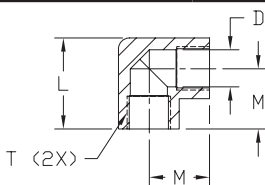

NITRA™ Brass Female Elbow								
Inch Sizes - dimensions in inches								
Part No.	Price	Description	Parts Per Pkg	Weight	T	M	Flow Dia. D	L
BFFE-18N	$3.75	Female elbow, 1/8 inch NPT female	2	0.2	1/8	0.55	0.339	0.83
BFFE-14N	$5.00	Female elbow, 1/4 inch NPT female	2	0.2	1/4	0.78	0.441	1.06
BFFE-38N	$7.25	Female elbow, 3/8 inch NPT female	2	0.4	3/8	0.84	0.571	1.30