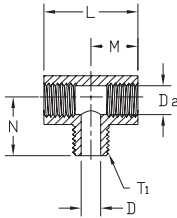

BFFE-14N

NITRA™ Brass Female Elbow								
Inch Sizes - dimensions in inches								
Part No.	Price	Description	Parts Per Pkg	Weight	T	M	Flow Dia. D	L
BFFE-18N	\$3.75	Female elbow, 1/8 inch NPT female	2	0.2	1/8	0.55	0.339	0.83
BFFE-14N	\$5.00	Female elbow, 1/4 inch NPT female	2	0.2	1/4	0.78	0.441	1.06
BFFE-38N	\$7.00	Female elbow, 3/8 inch NPT female	2	0.4	3/8	0.84	0.571	1.30

BFSE-38N

NITRA™ Female to Male Brass Street Elbow									
Inch Sizes - dimensions in inches									
Part No.	Price	Description	Parts Per Pkg	Weight	T	M	N	Flow Dia. D	L
BFSE-18N	\$2.25	Street elbow, 1/8 inch NPT female to 1/8 male	2	0.2	1/8	0.66	0.35	0.22	0.81
BFSE-14N	\$3.75	Street elbow, 1/4 inch NPT female to 1/4 male	2	0.2	1/4	0.91	0.47	0.34	1.25
BFSE-38N	\$5.75	Street elbow, 3/8 inch NPT female to 3/8 male	2	0.3	3/8	0.97	0.49	0.41	1.42
BFSE-12N	\$11.50	Street elbow, 1/2 inch NPT female to 1/2 male	2	0.4	1/2	1.25	1.03	0.56	1.61

Brass Adapter Fittings

Note: Actual product dimensions and appearance may vary

BFMT-14N

NITRA™ Brass Male Tee Fittings										
Inch Sizes - dimensions in inches										
Part No.	Price	Description	Parts Per Pkg	Weight	T1	T2	L	M	N	Flow Dia. D
BFMT-18N	\$4.25	Male tee, 1/8 inch NPT male	2	0.3	1/8	1/8	1.06	0.53	0.66	0.22
BFMT-14N	\$6.25	Male tee, 1/4 inch NPT male	2	0.3	1/4	1/4	1.52	0.76	0.91	0.31
BFMT-38N	\$8.50	Male tee, 3/8 inch NPT male	2	0.4	3/8	3/8	1.68	0.84	0.97	0.44