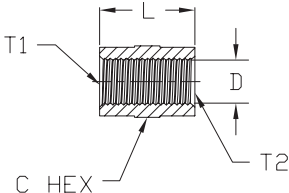

BFMC-14N

NITRA™ Male Brass Connectors									
Inch Sizes - dimensions in inches									
Part No.	Price	Description	Parts Per Pkg	Weight	T1	T2	C Hex	L	Flow Dia. D
BFMC-18N	\$4.00	Male connector, 1/8 inch NPT to 1/8 inch NPT	5	0.1	1/8	1/8	7/16	0.97	0.22
BFMC-14N-18N	\$5.25	Male connector, 1/4 inch NPT to 1/8 inch NPT	5	0.1	1/4	1/8	9/16	1.19	0.22
BFMC-14N	\$5.75	Male connector, 1/4 inch NPT to 1/4 inch NPT	5	0.1	1/4	1/4	9/16	1.38	0.31
BFMC-38N-18N	\$7.00	Male connector, 3/8 inch NPT to 1/8 inch NPT	5	0.3	3/8	1/8	11/16	1.22	0.22
BFMC-38N-14N	\$7.75	Male connector, 3/8 inch NPT to 1/4 inch NPT	5	0.3	3/8	1/4	11/16	1.41	0.31
BFMC-38N	\$9.50	Male connector, 3/8 inch NPT to 3/8 inch NPT	5	0.3	3/8	3/8	11/16	1.41	0.44
BFMC-12N-14N	\$5.00	Male connector, 1/2 inch NPT to 1/4 inch NPT	2	0.3	1/2	1/4	7/8	1.62	0.31
BFMC-12N-38N	\$5.00	Male connector, 1/2 inch NPT to 3/8 inch NPT	2	0.2	1/2	3/8	7/8	1.62	0.44
BFMC-12N	\$5.50	Male connector, 1/2 inch NPT to 1/2 inch NPT	2	0.3	1/2	1/2	7/8	1.81	0.56

BFFC-12N-14N

NITRA™ Female Brass Connectors									
Inch Sizes - dimensions in inches									
Part No.	Price	Description	Parts Per Pkg	Weight	T1	T2	C Hex	L	Flow Dia. D
BFFC-18N	\$4.50	Female connector, 1/8 inch NPT to 1/8 inch NPT	5	0.1	1/8	1/8	9/16	0.75	0.34
BFFC-14N-18N	\$6.75	Female connector, 1/4 inch NPT to 1/8 inch NPT	5	0.1	1/4	1/8	3/4	0.97	0.34
BFFC-14N	\$8.75	Female connector, 1/4 inch NPT to 1/4 inch NPT	5	0.2	1/4	1/4	3/4	1.12	0.44
BFFC-38N-14N	\$10.75	Female connector, 3/8 inch NPT to 1/4 inch NPT	5	0.2	3/8	1/4	7/8	1.16	0.44
BFFC-38N	\$10.75	Female connector, 3/8 inch NPT to 3/8 inch NPT	5	0.3	3/8	3/8	7/8	1.12	0.52
BFFC-12N-14N	\$6.00	Female connector, 1/2 inch NPT to 1/4 inch NPT	2	0.4	1/2	1/4	1-1/16	1.28	0.44
BFFC-12N-38N	\$5.00	Female connector, 1/2 inch NPT to 3/8 inch NPT	2	0.2	1/2	3/8	15/16	1.32	0.52
BFFC-12N	\$7.25	Female connector, 1/2 inch NPT to 1/2 inch NPT	2	0.4	1/2	1/2	1-1/16	1.50	0.70