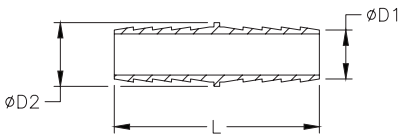

NITRA™ Brass Hose Mender Fitting							
Inch Sizes - dimensions in inches							
Part No.	Price	Description	Parts Per Pkg	Weight	L	ØD1	ØD2
BAHM-316	$5.00	Hose mender, 3/16 inch hose to 1/8 inch male NPT	5	0.1	1.45 [36.7]	0.20 [5.1]	0.23 [5.8]
BAHM-14	$6.50	Hose mender, 3/16 inch hose to 1/4 inch male NPT	5	0.1	2.00 [50.8]	0.24 [6.1]	0.50 [12.7]
BAHM-516	$8.25	Hose mender, 1/4 inch hose to 1/8 inch male NPT	5	0.1	1.67 [42.4]	0.29 [7.4]	0.36 [9.1]
BAHM-38	$9.25	Hose mender, 1/4 inch hose to 1/4 inch male NPT	5	0.2	2.00 [50.8]	0.36 [9.2]	0.50 [12.7]
BAHM-12	$12.00	Hose mender, 1/4 inch hose to 3/8 inch male NPT	5	0.3	2.01 [51.1]	0.48 [12.3]	0.63 [15.9]
BAHM-58	$9.00	Hose mender, 5/16 inch hose to 1/8 inch male NPT	3	0.3	2.29 [58.0]	0.60 [15.3]	0.75 [19.1]
BAHM-34	$11.00	Hose mender, 5/16 inch hose to 1/4 inch male NPT	3	0.3	2.00 [50.8]	0.73 [18.5]	0.88 [22.2]
BAHM-1	$13.00	Hose mender, 5/16 inch hose to 3/8 inch male NPT	3	0.6	2.49 [63.2]	0.99 [25.1]	1.19 [30.2]