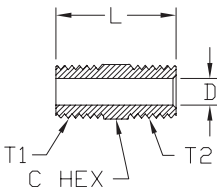

Brass Adapter Fittings

NITRA brass fittings are machined from quality brass bar stock or forgings. They work well with air, water, oil, oxygen, nitrogen and argon. Available in most popular styles and sizes, the fittings all have NPT threaded connections.

BFMC-14N

NITRA™ Male Brass Connectors									
Inch Sizes - dimensions in inches									
Part No.	Price	Description	Parts Per Pkg	Weight	T1	T2	C Hex	L	Flow Dia. D
BFMC-18N	\$4.00	Male connector, 1/8 inch NPT to 1/8 inch NPT	5	0.1	1/8	1/8	7/16	0.97	0.22
BFMC-14N-18N	\$5.50	Male connector, 1/4 inch NPT to 1/8 inch NPT	5	0.1	1/4	1/8	9/16	1.19	0.22
BFMC-14N	\$5.75	Male connector, 1/4 inch NPT to 1/4 inch NPT	5	0.1	1/4	1/4	9/16	1.38	0.31
BFMC-38N-18N	\$7.25	Male connector, 3/8 inch NPT to 1/8 inch NPT	5	0.3	3/8	1/8	11/16	1.22	0.22
BFMC-38N-14N	\$8.00	Male connector, 3/8 inch NPT to 1/4 inch NPT	5	0.3	3/8	1/4	11/16	1.41	0.31
BFMC-38N	\$9.75	Male connector, 3/8 inch NPT to 3/8 inch NPT	5	0.3	3/8	3/8	11/16	1.41	0.44
BFMC-12N-14N	\$5.00	Male connector, 1/2 inch NPT to 1/4 inch NPT	2	0.3	1/2	1/4	7/8	1.62	0.31
BFMC-12N-38N	\$5.00	Male connector, 1/2 inch NPT to 3/8 inch NPT	2	0.2	1/2	3/8	7/8	1.62	0.44
BFMC-12N	\$5.75	Male connector, 1/2 inch NPT to 1/2 inch NPT	2	0.3	1/2	1/2	7/8	1.81	0.56