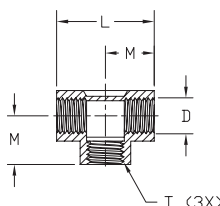

BFSE-38N

NITRA™ Female to Male Brass Street Elbow

Inch Sizes - dimensions in inches

Part No.	Price	Description	Parts Per Pkg	Weight	T	M	N	Flow Dia. D	L
BFSE-18N	\$3.00	Street elbow, 1/8 inch NPT female to 1/8 male	2	0.2	1/8	0.66	0.35	0.22	0.81
BFSE-14N	\$5.75	Street elbow, 1/4 inch NPT female to 1/4 male	2	0.2	1/4	0.91	0.47	0.34	1.25
BFSE-38N	\$8.50	Street elbow, 3/8 inch NPT female to 3/8 male	2	0.3	3/8	0.97	0.49	0.41	1.42
BFSE-12N	\$18.50	Street elbow, 1/2 inch NPT female to 1/2 male	2	0.4	1/2	1.25	1.03	0.56	1.61

Brass Adapter Fittings

• **Note: Actual product dimensions and appearance may vary**

BFMT-14N

NITRA™ Brass Male Tee Fittings										
Inch Sizes - dimensions in inches										
Part No.	Price	Description	Parts Per Pkg	Weight	T1	T2	L	M	N	Flow Dia. D
BFMT-18N	\$6.25	Male tee, 1/8 inch NPT male	2	0.3	1/8	1/8	1.06	0.53	0.66	0.22
BFMT-14N	\$12.00	Male tee, 1/4 inch NPT male	2	0.3	1/4	1/4	1.52	0.76	0.91	0.31
BFMT-38N	\$13.00	Male tee, 3/8 inch NPT male	2	0.4	3/8	3/8	1.68	0.84	0.97	0.44

BFFT-14N

NITRA™ Brass Female Tee Fittings									
Inch Sizes - dimensions in inches									
Part No.	Price	Description	Parts Per Pkg	Weight	T	L	M	Flow Dia. D	
BFFT-18N	\$6.50	Female tee, 1/8 inch NPT female	2	0.3	1/8	1.06	0.53	0.34	
BFFT-14N	\$11.50	Female tee, 1/4 inch NPT female	2	0.3	1/4	1.52	0.76	0.44	
BFFT-38N	\$13.50	Female tee, 3/8 inch NPT female	2	0.5	3/8	1.68	0.84	0.57	
BFFT-12N	\$25.50	Female tee, 1/2 inch NPT female	2	0.9	1/2	2.14	1.07	0.70	

BFRHP-38N

NITRA™ Brass Recessed Hex Plug Fittings						
Inch Sizes - dimensions in inches						
Part No.	Price	Description	Parts Per Pkg	Weight	C Hex	L
BFRHP-14N	\$4.25	Recessed hex plug, 1/4 inch NPT male	5	0.1	1/4	0.46
BFRHP-38N	\$6.00	Recessed hex plug, 3/8 inch NPT male	5	0.2	5/16	0.46
BFRHP-12N	\$12.00	Recessed hex plug, 1/2 inch NPT male	5	0.2	3/8	0.61