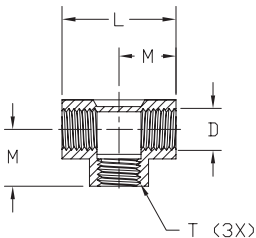

BFSE-38N

NITRA™ Female to Male Brass Street Elbow									
Inch Sizes - dimensions in inches									
Part No.	Price	Description	Parts Per Pkg	Weight	T	M	N	Flow Dia. D	L
BFSE-18N	\$2.25	Street elbow, 1/8 inch NPT female to 1/8 male	2	0.2	1/8	0.66	0.35	0.22	0.81
BFSE-14N	\$3.75	Street elbow, 1/4 inch NPT female to 1/4 male	2	0.2	1/4	0.91	0.47	0.34	1.25
BFSE-38N	\$5.75	Street elbow, 3/8 inch NPT female to 3/8 male	2	0.3	3/8	0.97	0.49	0.41	1.42
BFSE-12N	\$11.50	Street elbow, 1/2 inch NPT female to 1/2 male	2	0.4	1/2	1.25	1.03	0.56	1.61

Brass Adapter Fittings

Note: Actual product dimensions and appearance may vary

BFMT-14N

NITRA™ Brass Male Tee Fittings										
Inch Sizes - dimensions in inches										
Part No.	Price	Description	Parts Per Pkg	Weight	T1	T2	L	M	N	Flow Dia. D
BFMT-18N	\$4.25	Male tee, 1/8 inch NPT male	2	0.3	1/8	1/8	1.06	0.53	0.66	0.22
BFMT-14N	\$6.25	Male tee, 1/4 inch NPT male	2	0.3	1/4	1/4	1.52	0.76	0.91	0.31
BFMT-38N	\$8.50	Male tee, 3/8 inch NPT male	2	0.4	3/8	3/8	1.68	0.84	0.97	0.44

BFFT-14N

NITRA™ Brass Female Tee Fittings									
Inch Sizes - dimensions in inches									
Part No.	Price	Description	Parts Per Pkg	Weight	T	L	M	Flow Dia. D	
BFFT-18N	\$4.75	Female tee, 1/8 inch NPT female	2	0.3	1/8	1.06	0.53	0.34	
BFFT-14N	\$7.50	Female tee, 1/4 inch NPT female	2	0.3	1/4	1.52	0.76	0.44	
BFFT-38N	\$9.25	Female tee, 3/8 inch NPT female	2	0.5	3/8	1.68	0.84	0.57	
BFFT-12N	\$16.25	Female tee, 1/2 inch NPT female	2	0.9	1/2	2.14	1.07	0.70	

BFRHP-38N

NITRA™ Brass Recessed Hex Plug Fittings						
Inch Sizes - dimensions in inches						
Part No.	Price	Description	Parts Per Pkg	Weight	C Hex	L
BFRHP-14N	\$3.00	Recessed hex plug, 1/4 inch NPT male	5	0.1	1/4	0.46
BFRHP-38N	\$4.25	Recessed hex plug, 3/8 inch NPT male	5	0.2	5/16	0.46
BFRHP-12N	\$7.75	Recessed hex plug, 1/2 inch NPT male	5	0.2	3/8	0.61