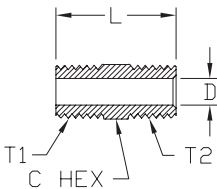

Brass Adapter Fittings

NITRA brass fittings are machined from quality brass bar stock or forgings. They work well with air, water, oil, oxygen, nitrogen and argon. Available in most popular styles and sizes, the fittings all have NPT threaded connections.

BFMC-14N

NITRA™ Male Brass Connectors									
Inch Sizes - dimensions in inches									
Part No.	Price	Description	Parts Per Pkg	Weight	T1	T2	C Hex	L	Flow Dia. D
BFMC-18N	\$4.00	Male connector, 1/8 inch NPT to 1/8 inch NPT	5	0.1	1/8	1/8	7/16	0.97	0.22
BFMC-14N-18N	\$5.50	Male connector, 1/4 inch NPT to 1/8 inch NPT	5	0.1	1/4	1/8	9/16	1.19	0.22
BFMC-14N	\$5.75	Male connector, 1/4 inch NPT to 1/4 inch NPT	5	0.1	1/4	1/4	9/16	1.38	0.31
BFMC-38N-18N	\$7.25	Male connector, 3/8 inch NPT to 1/8 inch NPT	5	0.3	3/8	1/8	11/16	1.22	0.22
BFMC-38N-14N	\$8.00	Male connector, 3/8 inch NPT to 1/4 inch NPT	5	0.3	3/8	1/4	11/16	1.41	0.31
BFMC-38N	\$9.75	Male connector, 3/8 inch NPT to 3/8 inch NPT	5	0.3	3/8	3/8	11/16	1.41	0.44
BFMC-12N-14N	\$5.00	Male connector, 1/2 inch NPT to 1/4 inch NPT	2	0.3	1/2	1/4	7/8	1.62	0.31
BFMC-12N-38N	\$5.00	Male connector, 1/2 inch NPT to 3/8 inch NPT	2	0.2	1/2	3/8	7/8	1.62	0.44
BFMC-12N	\$5.75	Male connector, 1/2 inch NPT to 1/2 inch NPT	2	0.3	1/2	1/2	7/8	1.81	0.56