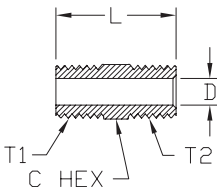

Brass Adapter Fittings

NITRA brass fittings are machined from quality brass bar stock or forgings. They work well with air, water, oil, oxygen, nitrogen and argon. Available in most popular styles and sizes, the fittings all have NPT threaded connections.

BFMC-14N

NITRA™ Male Brass Connectors									
Inch Sizes - dimensions in inches									
Part No.	Price	Description	Parts Per Pkg	Weight	T1	T2	C Hex	L	Flow Dia. D
BFMC-18N	\$4.00	Male connector, 1/8 inch NPT to 1/8 inch NPT	5	0.1	1/8	1/8	7/16	0.97	0.22
BFMC-14N-18N	\$5.25	Male connector, 1/4 inch NPT to 1/8 inch NPT	5	0.1	1/4	1/8	9/16	1.19	0.22
BFMC-14N	\$5.75	Male connector, 1/4 inch NPT to 1/4 inch NPT	5	0.1	1/4	1/4	9/16	1.38	0.31
BFMC-38N-18N	\$7.00	Male connector, 3/8 inch NPT to 1/8 inch NPT	5	0.3	3/8	1/8	11/16	1.22	0.22
BFMC-38N-14N	\$7.75	Male connector, 3/8 inch NPT to 1/4 inch NPT	5	0.3	3/8	1/4	11/16	1.41	0.31
BFMC-38N	\$9.50	Male connector, 3/8 inch NPT to 3/8 inch NPT	5	0.3	3/8	3/8	11/16	1.41	0.44
BFMC-12N-14N	\$5.00	Male connector, 1/2 inch NPT to 1/4 inch NPT	2	0.3	1/2	1/4	7/8	1.62	0.31
BFMC-12N-38N	\$5.00	Male connector, 1/2 inch NPT to 3/8 inch NPT	2	0.2	1/2	3/8	7/8	1.62	0.44
BFMC-12N	\$5.50	Male connector, 1/2 inch NPT to 1/2 inch NPT	2	0.3	1/2	1/2	7/8	1.81	0.56