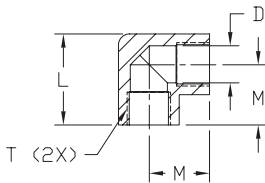

NITRA™ Brass Female Elbow								
Inch Sizes - dimensions in inches								
Part No.	Price	Description	Parts Per Pkg	Weight	T	M	Flow Dia. D	L
BFFE-18N	$3.75	Female elbow, 1/8 inch NPT female	2	0.2	1/8	0.55	0.339	0.83
BFFE-14N	$5.00	Female elbow, 1/4 inch NPT female	2	0.2	1/4	0.78	0.441	1.06
BFFE-38N	$7.00	Female elbow, 3/8 inch NPT female	2	0.4	3/8	0.84	0.571	1.30