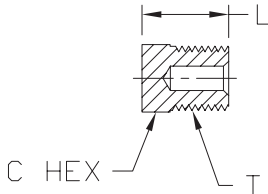

Brass Adapter Fittings

Note: Actual product dimensions and appearance may vary

BFMT-14N

NITRA™ Brass Male Tee Fittings										
Inch Sizes - dimensions in inches										
Part No.	Price	Description	Parts Per Pkg	Weight	T1	T2	L	M	N	Flow Dia. D
BFMT-18N	\$4.25	Male tee, 1/8 inch NPT male	2	0.3	1/8	1/8	1.06	0.53	0.66	0.22
BFMT-14N	\$6.25	Male tee, 1/4 inch NPT male	2	0.3	1/4	1/4	1.52	0.76	0.91	0.31
BFMT-38N	\$8.50	Male tee, 3/8 inch NPT male	2	0.4	3/8	3/8	1.68	0.84	0.97	0.44

BFFT-14N

NITRA™ Brass Female Tee Fittings									
Inch Sizes - dimensions in inches									
Part No.	Price	Description	Parts Per Pkg	Weight	T	L	M	Flow Dia. D	
BFFT-18N	\$4.75	Female tee, 1/8 inch NPT female	2	0.3	1/8	1.06	0.53	0.34	
BFFT-14N	\$7.50	Female tee, 1/4 inch NPT female	2	0.3	1/4	1.52	0.76	0.44	
BFFT-38N	\$9.25	Female tee, 3/8 inch NPT female	2	0.5	3/8	1.68	0.84	0.57	
BFFT-12N	\$16.25	Female tee, 1/2 inch NPT female	2	0.9	1/2	2.14	1.07	0.70	

BFRHP-38N

NITRA™ Brass Recessed Hex Plug Fittings						
Inch Sizes - dimensions in inches						
Part No.	Price	Description	Parts Per Pkg	Weight	C Hex	L
BFRHP-14N	\$3.00	Recessed hex plug, 1/4 inch NPT male	5	0.1	1/4	0.46
BFRHP-38N	\$4.25	Recessed hex plug, 3/8 inch NPT male	5	0.2	5/16	0.46
BFRHP-12N	\$7.75	Recessed hex plug, 1/2 inch NPT male	5	0.2	3/8	0.61

BFHHP-38N

NITRA™ Brass Hex Plug Fittings							
Inch Sizes - dimensions in inches							
Part No.	Price	Description	Parts Per Pkg	Weight	T	C Hex	L
BFHHP-18N	\$2.75	Hex head plug, 1/8 inch NPT male	5	0.1	1/8	7/16	0.56
BFHHP-14N	\$4.25	Hex head plug, 1/4 inch NPT male	5	0.1	1/4	9/16	0.75
BFHHP-38N	\$6.00	Hex head plug, 3/8 inch NPT male	5	0.1	3/8	11/16	0.78
BFHHP-12N	\$8.25	Hex head plug, 1/2 inch NPT male	5	0.2	1/2		0.97