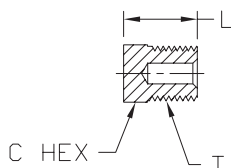

Brass Adapter Fittings

• **Note: Actual product dimensions and appearance may vary**

BFMT-14N

NITRA™ Brass Male Tee Fittings										
Inch Sizes - dimensions in inches										
Part No.	Price	Description	Parts Per Pkg	Weight	T1	T2	L	M	N	Flow Dia. D
BFMT-18N	\$6.25	Male tee, 1/8 inch NPT male	2	0.3	1/8	1/8	1.06	0.53	0.66	0.22
BFMT-14N	\$12.00	Male tee, 1/4 inch NPT male	2	0.3	1/4	1/4	1.52	0.76	0.91	0.31
BFMT-38N	\$13.00	Male tee, 3/8 inch NPT male	2	0.4	3/8	3/8	1.68	0.84	0.97	0.44

BFFT-14N

NITRA™ Brass Female Tee Fittings									
Inch Sizes - dimensions in inches									
Part No.	Price	Description	Parts Per Pkg	Weight	T	L	M	Flow Dia. D	
BFFT-18N	\$6.50	Female tee, 1/8 inch NPT female	2	0.3	1/8	1.06	0.53	0.34	
BFFT-14N	\$11.50	Female tee, 1/4 inch NPT female	2	0.3	1/4	1.52	0.76	0.44	
BFFT-38N	\$13.50	Female tee, 3/8 inch NPT female	2	0.5	3/8	1.68	0.84	0.57	
BFFT-12N	\$25.50	Female tee, 1/2 inch NPT female	2	0.9	1/2	2.14	1.07	0.70	

BFRHP-38N

NITRA™ Brass Recessed Hex Plug Fittings						
Inch Sizes - dimensions in inches						
Part No.	Price	Description	Parts Per Pkg	Weight	C Hex	L
BFRHP-14N	\$4.25	Recessed hex plug, 1/4 inch NPT male	5	0.1	1/4	0.46
BFRHP-38N	\$6.00	Recessed hex plug, 3/8 inch NPT male	5	0.2	5/16	0.46
BFRHP-12N	\$12.00	Recessed hex plug, 1/2 inch NPT male	5	0.2	3/8	0.61

BFHHP-38N

NITRA™ Brass Hex Plug Fittings							
Inch Sizes - dimensions in inches							
Part No.	Price	Description	Parts Per Pkg	Weight	T	C Hex	L
BFHHP-18N	\$4.00	Hex head plug, 1/8 inch NPT male	5	0.1	1/8	7/16	0.56
BFHHP-14N	\$6.00	Hex head plug, 1/4 inch NPT male	5	0.1	1/4	9/16	0.75
BFHHP-38N	\$9.25	Hex head plug, 3/8 inch NPT male	5	0.1	3/8	11/16	0.78
BFHHP-12N	\$12.50	Hex head plug, 1/2 inch NPT male	5	0.2	1/2		0.97