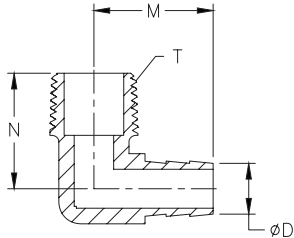

Brass Adapter Fittings

Note: Actual product dimensions and appearance may vary

NITRA™ Brass Male Elbow Barb Fitting								
Inch Sizes - dimensions in inches								
Part No.	Price	Description	Parts Per Pkg	Weight	T	M	N	ØD
BAHBL-316-18N	$16.00	Male elbow barb, 3/16 inch hose to 1/8 inch male NPT	5	0.1	1/8	0.95 [24.0]	0.71 [18.2]	0.20 [5.1]
BAHBL-316-14N	$20.50	Male elbow barb, 3/16 inch hose to 1/4 inch male NPT	5	0.3	1/4	1.00 [25.4]	0.83 [21.1]	0.20 [5.1]
BAHBL-14-18N	$16.00	Male elbow barb, 1/4 inch hose to 1/8 inch male NPT	5	0.2	1/8	1.25 [31.8]	0.60 [15.3]	0.24 [6.1]
BAHBL-14-14N	$20.50	Male elbow barb, 1/4 inch hose to 1/4 inch male NPT	5	0.3	1/4	1.33 [33.8]	0.84 [21.4]	0.24 [6.1]
BAHBL-14-38N	$34.00	Male elbow barb, 1/4 inch hose to 3/8 inch male NPT	5	0.4	3/8	1.22 [31.0]	0.94 [23.9]	0.24 [6.1]
BAHBL-516-18N	$18.00	Male elbow barb, 5/16 inch hose to 1/8 inch male NPT	5	0.2	1/8	1.01 [25.6]	0.82 [20.8]	0.29 [7.4]
BAHBL-516-14N	$29.50	Male elbow barb, 5/16 inch hose to 1/4 inch male NPT	5	0.3	1/4	1.02 [25.8]	0.87 [22.1]	0.29 [7.4]
BAHBL-516-38N	$37.00	Male elbow barb, 5/16 inch hose to 3/8 inch male NPT	5	0.4	3/8	1.22 [31.1]	0.90 [22.9]	0.29 [7.4]
BAHBL-38-14N	$16.00	Male elbow barb, 3/8 inch hose to 1/4 inch male NPT	5	0.4	1/4	1.32 [33.4]	0.83 [21.1]	0.36 [9.2]
BAHBL-38-38N	$21.50	Male elbow barb, 3/8 inch hose to 3/8 inch male NPT	5	0.6	3/8	1.42 [35.9]	0.95 [24.0]	0.36 [9.2]
BAHBL-38-12N	$36.00	Male elbow barb, 3/8 inch hose to 1/2 inch male NPT	5	0.5	1/2	1.12 [28.6]	1.04 [26.5]	0.36 [9.2]
BAHBL-12-14N	$22.00	Male elbow barb, 1/2 inch hose to 1/4 inch male NPT	5	0.4	1/4	1.29 [32.7]	0.98 [24.9]	0.48 [12.3]
BAHBL-12-38N	$36.00	Male elbow barb, 1/2 inch hose to 3/8 inch male NPT	5	0.5	3/8	1.36 [34.6]	1.01 [25.5]	0.48 [12.3]
BAHBL-12-12N	$31.00	Male elbow barb, 1/2 inch hose to 1/2 inch male NPT	5	0.6	1/2	1.14 [28.8]	1.10 [28.0]	0.48 [12.3]
BAHBL-58-38N	$24.50	Male elbow barb, 5/8 inch hose to 3/8 inch male NPT	3	0.4	3/8	1.45 [37.0]	1.16 [29.5]	0.60 [15.3]
BAHBL-58-12N	$29.00	Male elbow barb, 5/8 inch hose to 1/2 inch male NPT	3	0.5	1/2	1.45 [37.0]	1.14 [29.1]	0.60 [15.3]
BAHBL-34-12N	$36.00	Male elbow barb, 3/4 inch hose to 1/2 inch male NPT	3	0.6	1/2	1.35 [34.4]	1.25 [31.8]	0.73 [18.5]
BAHBL-34-34N	$53.00	Male elbow barb, 3/4 inch hose to 3/4 inch male NPT	3	0.7	3/4	1.54 [39.0]	1.31 [33.2]	0.73 [18.5]
BAHBL-1-34N	$21.50	Male elbow barb, 1 inch hose to 3/4 inch male NPT	1	0.4	3/4	1.70 [43.1]	1.42 [36.2]	0.99 [25.1]
BAHBL-1-1N	$37.00	Male elbow barb, 1 inch hose to 1 inch male NPT	1	0.4	1	1.78 [45.2]	1.63 [41.5]	0.99 [25.1]