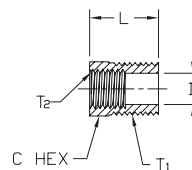

Brass Adapter Fittings

Note: Actual product dimensions and appearance may vary

BFMFR-38N-14N

NITRA™ Male to Female Brass Connectors

Inch Sizes - dimensions in inches

Part No.	Price	Description	Parts Per Pkg	Weight	T1	T2	C Hex	L	Flow Dia. D
BFMFR-14N-18N	\$12.00	Male to female connector, 1/8 inch NPT male to 1/4 inch NPT female	5	0.1	1/4	1/8	3/4	1.06	0.22
BFMFR-38N-18N	\$21.00	Male to female connector, 1/8 inch NPT male to 3/8 inch NPT female	5	0.1	3/8	1/8	7/8	1.1	0.22
BFMFR-38N-14N	\$13.00	Male to female connector, 1/4 inch NPT male to 3/8 inch NPT female	5	0.1	3/8	1/4	7/8	1.25	0.314
BFMFR-12N-38N	\$10.50	Male to female connector, 3/8 inch NPT male to 1/2 inch NPT female	5	0.4	1/2	3/8	1-1/16	1.47	0.44

BFHB-12N-14N

NITRA™ Brass Hex Bushing

Inch Sizes - dimensions in inches

Part No.	Price	Description	Parts Per Pkg	Weight	T1	T2	C Hex	L	Flow Dia. D
BFHB-14N-18N	\$6.25	Hex bushing, 1/4 inch NPT male to 1/8 inch NPT female	5	0.3	1/4	1/8	9/16	0.75	0.34
BFHB-38N-18N	\$9.50	Hex bushing, 3/8 inch NPT male to 1/8 inch NPT female	5	0.3	3/8	1/8	11/16	0.75	0.34
BFHB-38N-14N	\$9.50	Hex bushing, 3/8 inch NPT male to 1/4 inch NPT female	5	0.3	3/8	1/4	3/4	0.75	0.44
BFHB-12N-18N	\$6.50	Hex bushing, 1/2 inch NPT male to 1/8 inch NPT female	2	0.3	1/2	1/8	7/8	1.0	0.34
BFHB-12N-14N	\$6.00	Hex bushing, 1/2 inch NPT male to 1/4 inch NPT female	2	0.3	1/2	1/4	7/8	1.0	0.44
BFHB-12N-38N	\$6.00	Hex bushing, 1/2 inch NPT male to 3/8 inch NPT female	2	0.2	1/2	3/8	7/8	1.0	0.57