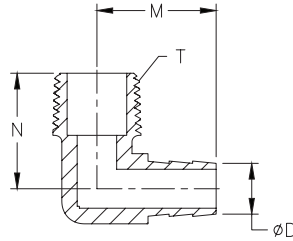

Brass Adapter Fittings

Note: Actual product dimensions and appearance may vary

NITRA™ Brass Male Elbow Barb Fitting

Inch Sizes - dimensions in inches

Part No.	Price	Description	Parts Per Pkg	Weight	T	M	N	ØD
BAHBL-316-18N	$16.50	Male elbow barb, 3/16 inch hose to 1/8 inch male NPT	5	0.1	1/8	0.95 [24.0]	0.71 [18.2]	0.20 [5.1]
BAHBL-316-14N	$21.00	Male elbow barb, 3/16 inch hose to 1/4 inch male NPT	5	0.3	1/4	1.00 [25.4]	0.83 [21.1]	0.20 [5.1]
BAHBL-14-18N	$16.50	Male elbow barb, 1/4 inch hose to 1/8 inch male NPT	5	0.2	1/8	1.25 [31.8]	0.60 [15.3]	0.24 [6.1]
BAHBL-14-14N	$21.00	Male elbow barb, 1/4 inch hose to 1/4 inch male NPT	5	0.3	1/4	1.33 [33.8]	0.84 [21.4]	0.24 [6.1]
BAHBL-14-38N	$35.00	Male elbow barb, 1/4 inch hose to 3/8 inch male NPT	5	0.4	3/8	1.22 [31.0]	0.94 [23.9]	0.24 [6.1]
BAHBL-516-18N	$18.50	Male elbow barb, 5/16 inch hose to 1/8 inch male NPT	5	0.2	1/8	1.01 [25.6]	0.82 [20.8]	0.29 [7.4]
BAHBL-516-14N	$30.00	Male elbow barb, 5/16 inch hose to 1/4 inch male NPT	5	0.3	1/4	1.02 [25.8]	0.87 [22.1]	0.29 [7.4]
BAHBL-516-38N	$38.00	Male elbow barb, 5/16 inch hose to 3/8 inch male NPT	5	0.4	3/8	1.22 [31.1]	0.90 [22.9]	0.29 [7.4]
BAHBL-38-14N	$16.50	Male elbow barb, 3/8 inch hose to 1/4 inch male NPT	5	0.4	1/4	1.32 [33.4]	0.83 [21.1]	0.36 [9.2]
BAHBL-38-38N	$22.00	Male elbow barb, 3/8 inch hose to 3/8 inch male NPT	5	0.6	3/8	1.42 [35.9]	0.95 [24.0]	0.36 [9.2]
BAHBL-38-12N	$37.00	Male elbow barb, 3/8 inch hose to 1/2 inch male NPT	5	0.5	1/2	1.12 [28.6]	1.04 [26.5]	0.36 [9.2]
BAHBL-12-14N	$22.50	Male elbow barb, 1/2 inch hose to 1/4 inch male NPT	5	0.4	1/4	1.29 [32.7]	0.98 [24.9]	0.48 [12.3]
BAHBL-12-38N	$37.00	Male elbow barb, 1/2 inch hose to 3/8 inch male NPT	5	0.5	3/8	1.36 [34.6]	1.01 [25.5]	0.48 [12.3]
BAHBL-12-12N	$32.00	Male elbow barb, 1/2 inch hose to 1/2 inch male NPT	5	0.6	1/2	1.14 [28.8]	1.10 [28.0]	0.48 [12.3]
BAHBL-58-38N	$25.00	Male elbow barb, 5/8 inch hose to 3/8 inch male NPT	3	0.4	3/8	1.45 [37.0]	1.16 [29.5]	0.60 [15.3]
BAHBL-58-12N	$29.50	Male elbow barb, 5/8 inch hose to 1/2 inch male NPT	3	0.5	1/2	1.45 [37.0]	1.14 [29.1]	0.60 [15.3]
BAHBL-34-12N	$37.00	Male elbow barb, 3/4 inch hose to 1/2 inch male NPT	3	0.6	1/2	1.35 [34.4]	1.25 [31.8]	0.73 [18.5]
BAHBL-34-34N	$54.00	Male elbow barb, 3/4 inch hose to 3/4 inch male NPT	3	0.7	3/4	1.54 [39.0]	1.31 [33.2]	0.73 [18.5]
BAHBL-1-34N	$22.00	Male elbow barb, 1 inch hose to 3/4 inch male NPT	1	0.4	3/4	1.70 [43.1]	1.42 [36.2]	0.99 [25.1]
BAHBL-1-1N	$38.00	Male elbow barb, 1 inch hose to 1 inch male NPT	1	0.4	1	1.78 [45.2]	1.63 [41.5]	0.99 [25.1]