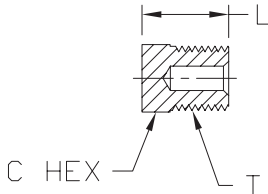

Brass Adapter Fittings

Note: Actual product dimensions and appearance may vary

BFMT-14N

NITRA™ Brass Male Tee Fittings										
Inch Sizes - dimensions in inches										
Part No.	Price	Description	Parts Per Pkg	Weight	T1	T2	L	M	N	Flow Dia. D
BFMT-18N	\$4.50	Male tee, 1/8 inch NPT male	2	0.3	1/8	1/8	1.06	0.53	0.66	0.22
BFMT-14N	\$6.25	Male tee, 1/4 inch NPT male	2	0.3	1/4	1/4	1.52	0.76	0.91	0.31
BFMT-38N	\$8.75	Male tee, 3/8 inch NPT male	2	0.4	3/8	3/8	1.68	0.84	0.97	0.44

BFFT-14N

NITRA™ Brass Female Tee Fittings										
Inch Sizes - dimensions in inches										
Part No.	Price	Description	Parts Per Pkg	Weight	T	L	M	Flow Dia. D		
BFFT-18N	\$4.75	Female tee, 1/8 inch NPT female	2	0.3	1/8	1.06	0.53	0.34		
BFFT-14N	\$7.75	Female tee, 1/4 inch NPT female	2	0.3	1/4	1.52	0.76	0.44		
BFFT-38N	\$9.50	Female tee, 3/8 inch NPT female	2	0.5	3/8	1.68	0.84	0.57		
BFFT-12N	\$17.00	Female tee, 1/2 inch NPT female	2	0.9	1/2	2.14	1.07	0.70		

BFRHP-38N

NITRA™ Brass Recessed Hex Plug Fittings						
Inch Sizes - dimensions in inches						
Part No.	Price	Description	Parts Per Pkg	Weight	C Hex	L
BFRHP-14N	\$3.00	Recessed hex plug, 1/4 inch NPT male	5	0.1	1/4	0.46
BFRHP-38N	\$4.25	Recessed hex plug, 3/8 inch NPT male	5	0.2	5/16	0.46
BFRHP-12N	\$8.00	Recessed hex plug, 1/2 inch NPT male	5	0.2	3/8	0.61

BFHHP-38N

NITRA™ Brass Hex Plug Fittings							
Inch Sizes - dimensions in inches							
Part No.	Price	Description	Parts Per Pkg	Weight	T	C Hex	L
BFHHP-18N	\$2.75	Hex head plug, 1/8 inch NPT male	5	0.1	1/8	7/16	0.56
BFHHP-14N	\$4.25	Hex head plug, 1/4 inch NPT male	5	0.1	1/4	9/16	0.75
BFHHP-38N	\$6.00	Hex head plug, 3/8 inch NPT male	5	0.1	3/8	11/16	0.78
BFHHP-12N	\$8.50	Hex head plug, 1/2 inch NPT male	5	0.2	1/2		0.97