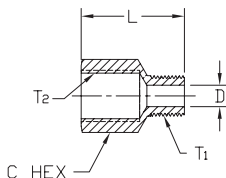

BFFC-12N-14N

NITRA™ Female Brass Connectors									
Inch Sizes - dimensions in inches									
Part No.	Price	Description	Parts Per Pkg	Weight	T1	T2	C Hex	L	Flow Dia. D
BFFC-18N	\$4.50	Female connector, 1/8 inch NPT to 1/8 inch NPT	5	0.1	1/8	1/8	9/16	0.75	0.34
BFFC-14N-18N	\$6.75	Female connector, 1/4 inch NPT to 1/8 inch NPT	5	0.1	1/4	1/8	3/4	0.97	0.34
BFFC-14N	\$9.00	Female connector, 1/4 inch NPT to 1/4 inch NPT	5	0.2	1/4	1/4	3/4	1.12	0.44
BFFC-38N-14N	\$11.00	Female connector, 3/8 inch NPT to 1/4 inch NPT	5	0.2	3/8	1/4	7/8	1.16	0.44
BFFC-38N	\$11.00	Female connector, 3/8 inch NPT to 3/8 inch NPT	5	0.3	3/8	3/8	7/8	1.12	0.52
BFFC-12N-14N	\$6.25	Female connector, 1/2 inch NPT to 1/4 inch NPT	2	0.4	1/2	1/4	1-1/16	1.28	0.44
BFFC-12N-38N	\$5.25	Female connector, 1/2 inch NPT to 3/8 inch NPT	2	0.2	1/2	3/8	15/16	1.32	0.52
BFFC-12N	\$7.25	Female connector, 1/2 inch NPT to 1/2 inch NPT	2	0.4	1/2	1/2	1-1/16	1.50	0.70

Brass Adapter Fittings

Note: Actual product dimensions and appearance may vary

BFMFR-38N-14N

NITRA™ Male to Female Brass Connectors									
Inch Sizes - dimensions in inches									
Part No.	Price	Description	Parts Per Pkg	Weight	T1	T2	C Hex	L	Flow Dia. D
BFMFR-14N-18N	\$8.00	Male to female connector, 1/8 inch NPT male to 1/4 inch NPT female	5	0.1	1/4	1/8	3/4	1.06	0.22
BFMFR-38N-18N	\$8.00	Male to female connector, 1/8 inch NPT male to 3/8 inch NPT female	5	0.1	3/8	1/8	7/8	1.1	0.22
BFMFR-38N-14N	\$8.75	Male to female connector, 1/4 inch NPT male to 3/8 inch NPT female	5	0.1	3/8	1/4	7/8	1.25	0.314
BFMFR-12N-38N	\$6.75	Male to female connector, 3/8 inch NPT male to 1/2 inch NPT female	5	0.4	1/2	3/8	1-1/16	1.47	0.44