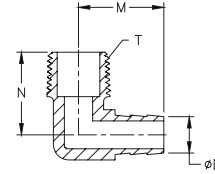

NITRA™ Brass Male Elbow Barb Fitting								
Inch Sizes - dimensions in inches								
Part No.	Price	Description	Weight	T	M	N	ØD	
BAHBL-316-18N	$24.00	NITRA threaded fitting, hose barb elbow, brass body, brass threads, (1) 3/16in hose to (1) 1/8in male NPT connection(s). Package of 5.	0.1	1/8	0.95 [24.0]	0.71 [18.2]	0.20 [5.1]	
BAHBL-316-14N	$30.00	NITRA threaded fitting, hose barb elbow, brass body, brass threads, (1) 3/16in hose to (1) 1/4in male NPT connection(s). Package of 5.	0.3	1/4	1.00 [25.4]	0.83 [21.1]	0.20 [5.1]	
BAHBL-14-18N	$24.00	NITRA threaded fitting, hose barb elbow, brass body, brass threads, (1) 1/4in hose to (1) 1/8in male NPT connection(s). Package of 5.	0.2	1/8	1.25 [31.8]	0.60 [15.3]	0.24 [6.1]	
BAHBL-14-14N	$30.00	NITRA threaded fitting, hose barb elbow, brass body, brass threads, (1) 1/4in hose to (1) 1/4in male NPT connection(s). Package of 5.	0.3	1/4	1.33 [33.8]	0.84 [21.4]	0.24 [6.1]	
BAHBL-14-38N	$51.00	NITRA threaded fitting, hose barb elbow, brass body, brass threads, (1) 1/4in hose to (1) 3/8in male NPT connection(s). Package of 5.	0.4	3/8	1.22 [31.0]	0.94 [23.9]	0.24 [6.1]	
BAHBL-516-38N	$56.00	NITRA threaded fitting, hose barb elbow, brass body, brass threads, (1) 5/16in hose to (1) 3/8in male NPT connection(s). Package of 5.	0.4	3/8	1.22 [31.1]	0.90 [22.9]	0.29 [7.4]	
BAHBL-38-14N	$24.00	NITRA threaded fitting, hose barb elbow, brass body, brass threads, (1) 3/8in hose to (1) 1/4in male NPT connection(s). Package of 5.	0.4	1/4	1.32 [33.4]	0.83 [21.1]	0.36 [9.2]	
BAHBL-38-38N	$31.00	NITRA threaded fitting, hose barb elbow, brass body, brass threads, (1) 3/8in hose to (1) 3/8in male NPT connection(s). Package of 5.	0.6	3/8	1.42 [35.9]	0.95 [24.0]	0.36 [9.2]	
BAHBL-12-14N	$31.50	NITRA threaded fitting, hose barb elbow, brass body, brass threads, (1) 1/2in hose to (1) 1/4in male NPT connection(s). Package of 5.	0.4	1/4	1.29 [32.7]	0.98 [24.9]	0.48 [12.3]	
BAHBL-12-38N	$54.00	NITRA threaded fitting, hose barb elbow, brass body, brass threads, (1) 1/2in hose to (1) 3/8in male NPT connection(s). Package of 5.	0.5	3/8	1.36 [34.6]	1.01 [25.5]	0.48 [12.3]	
BAHBL-12-12N	$46.00	NITRA threaded fitting, hose barb elbow, brass body, brass threads, (1) 1/2in hose to (1) 1/2in male NPT connection(s). Package of 5.	0.6	1/2	1.14 [28.8]	1.10 [28.0]	0.48 [12.3]	
BAHBL-58-38N	$37.00	NITRA threaded fitting, hose barb elbow, brass body, brass threads, (1) 5/8in hose to (1) 3/8in male NPT connection(s). Package of 3.	0.4	3/8	1.45 [37.0]	1.16 [29.5]	0.60 [15.3]	
BAHBL-58-12N	$42.50	NITRA threaded fitting, hose barb elbow, brass body, brass threads, (1) 5/8in hose to (1) 1/2in male NPT connection(s). Package of 3.	0.5	1/2	1.45 [37.0]	1.14 [29.1]	0.60 [15.3]	
BAHBL-34-12N	$54.00	NITRA threaded fitting, hose barb elbow, brass body, brass threads, (1) 3/4in hose to (1) 1/2in male NPT connection(s). Package of 3.	0.6	1/2	1.35 [34.4]	1.25 [31.8]	0.73 [18.5]	
BAHBL-34-34N	$79.00	NITRA threaded fitting, hose barb elbow, brass body, brass threads, (1) 3/4in hose to (1) 3/4in male NPT connection(s). Package of 3.	0.7	3/4	1.54 [39.0]	1.31 [33.2]	0.73 [18.5]	
BAHBL-1-34N	$31.00	NITRA threaded fitting, hose barb elbow, brass body, brass threads, (1) 1in hose to (1) 3/4in male NPT connection(s). Package of 1.	0.4	3/4	1.70 [43.1]	1.42 [36.2]	0.99 [25.1]	
BAHBL-1-1N	$56.00	NITRA threaded fitting, hose barb elbow, brass body, brass threads, (1) 1in hose to (1) 1in male NPT connection(s). Package of 1.	0.4	1	1.78 [45.2]	1.63 [41.5]	0.99 [25.1]