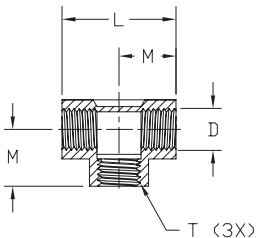

BFSE-38N

NITRA™ Female to Male Brass Street Elbow									
Inch Sizes - dimensions in inches									
Part No.	Price	Description	Parts Per Pkg	Weight	T	M	N	Flow Dia. D	L
BFSE-18N	\$2.25	Street elbow, 1/8 inch NPT female to 1/8 male	2	0.2	1/8	0.66	0.35	0.22	0.81
BFSE-14N	\$4.00	Street elbow, 1/4 inch NPT female to 1/4 male	2	0.2	1/4	0.91	0.47	0.34	1.25
BFSE-38N	\$5.75	Street elbow, 3/8 inch NPT female to 3/8 male	2	0.3	3/8	0.97	0.49	0.41	1.42
BFSE-12N	\$12.00	Street elbow, 1/2 inch NPT female to 1/2 male	2	0.4	1/2	1.25	1.03	0.56	1.61

Brass Adapter Fittings

Note: Actual product dimensions and appearance may vary

BFMT-14N

NITRA™ Brass Male Tee Fittings										
Inch Sizes - dimensions in inches										
Part No.	Price	Description	Parts Per Pkg	Weight	T1	T2	L	M	N	Flow Dia. D
BFMT-18N	\$4.50	Male tee, 1/8 inch NPT male	2	0.3	1/8	1/8	1.06	0.53	0.66	0.22
BFMT-14N	\$6.25	Male tee, 1/4 inch NPT male	2	0.3	1/4	1/4	1.52	0.76	0.91	0.31
BFMT-38N	\$8.75	Male tee, 3/8 inch NPT male	2	0.4	3/8	3/8	1.68	0.84	0.97	0.44

BFFT-14N

NITRA™ Brass Female Tee Fittings									
Inch Sizes - dimensions in inches									
Part No.	Price	Description	Parts Per Pkg	Weight	T	L	M	Flow Dia. D	
BFFT-18N	\$4.75	Female tee, 1/8 inch NPT female	2	0.3	1/8	1.06	0.53	0.34	
BFFT-14N	\$7.75	Female tee, 1/4 inch NPT female	2	0.3	1/4	1.52	0.76	0.44	
BFFT-38N	\$9.50	Female tee, 3/8 inch NPT female	2	0.5	3/8	1.68	0.84	0.57	
BFFT-12N	\$17.00	Female tee, 1/2 inch NPT female	2	0.9	1/2	2.14	1.07	0.70	

BFRHP-38N

NITRA™ Brass Recessed Hex Plug Fittings						
Inch Sizes - dimensions in inches						
Part No.	Price	Description	Parts Per Pkg	Weight	C Hex	L
BFRHP-14N	\$3.00	Recessed hex plug, 1/4 inch NPT male	5	0.1	1/4	0.46
BFRHP-38N	\$4.25	Recessed hex plug, 3/8 inch NPT male	5	0.2	5/16	0.46
BFRHP-12N	\$8.00	Recessed hex plug, 1/2 inch NPT male	5	0.2	3/8	0.61