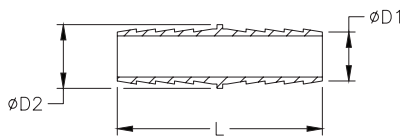

NITRA™ Brass Hose Mender Fitting							
Inch Sizes - dimensions in inches							
Part No.	Price	Description	Parts Per Pkg	Weight	L	ØD1	ØD2
BAHM-316	$5.00	Hose mender, 3/16 inch hose to 1/8 inch male NPT	5	0.1	1.45 [36.7]	0.20 [5.1]	0.23 [5.8]
BAHM-14	$6.50	Hose mender, 3/16 inch hose to 1/4 inch male NPT	5	0.1	2.00 [50.8]	0.24 [6.1]	0.50 [12.7]
BAHM-516	$8.25	Hose mender, 1/4 inch hose to 1/8 inch male NPT	5	0.1	1.67 [42.4]	0.29 [7.4]	0.36 [9.1]
BAHM-38	$9.25	Hose mender, 1/4 inch hose to 1/4 inch male NPT	5	0.2	2.00 [50.8]	0.36 [9.2]	0.50 [12.7]
BAHM-12	$12.00	Hose mender, 1/4 inch hose to 3/8 inch male NPT	5	0.3	2.01 [51.1]	0.48 [12.3]	0.63 [15.9]
BAHM-58	$9.00	Hose mender, 5/16 inch hose to 1/8 inch male NPT	3	0.3	2.29 [58.0]	0.60 [15.3]	0.75 [19.1]
BAHM-34	$11.00	Hose mender, 5/16 inch hose to 1/4 inch male NPT	3	0.3	2.00 [50.8]	0.73 [18.5]	0.88 [22.2]
BAHM-1	$13.00	Hose mender, 5/16 inch hose to 3/8 inch male NPT	3	0.6	2.49 [63.2]	0.99 [25.1]	1.19 [30.2]