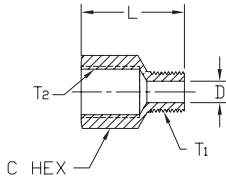

BFFC-12N-14N

NITRA™ Female Brass Connectors									
Inch Sizes - dimensions in inches									
Part No.	Price	Description	Parts Per Pkg	Weight	T1	T2	C Hex	L	Flow Dia. D
BFFC-18N	\$4.50	Female connector, 1/8 inch NPT to 1/8 inch NPT	5	0.1	1/8	1/8	9/16	0.75	0.34
BFFC-14N-18N	\$6.75	Female connector, 1/4 inch NPT to 1/8 inch NPT	5	0.1	1/4	1/8	3/4	0.97	0.34
BFFC-14N	\$8.75	Female connector, 1/4 inch NPT to 1/4 inch NPT	5	0.2	1/4	1/4	3/4	1.12	0.44
BFFC-38N-14N	\$10.75	Female connector, 3/8 inch NPT to 1/4 inch NPT	5	0.2	3/8	1/4	7/8	1.16	0.44
BFFC-38N	\$10.75	Female connector, 3/8 inch NPT to 3/8 inch NPT	5	0.3	3/8	3/8	7/8	1.12	0.52
BFFC-12N-14N	\$6.00	Female connector, 1/2 inch NPT to 1/4 inch NPT	2	0.4	1/2	1/4	1-1/16	1.28	0.44
BFFC-12N-38N	\$5.00	Female connector, 1/2 inch NPT to 3/8 inch NPT	2	0.2	1/2	3/8	15/16	1.32	0.52
BFFC-12N	\$7.25	Female connector, 1/2 inch NPT to 1/2 inch NPT	2	0.4	1/2	1/2	1-1/16	1.50	0.70

Brass Adapter Fittings

Note: Actual product dimensions and appearance may vary

BFMFR-38N-14N

NITRA™ Male to Female Brass Connectors									
Inch Sizes - dimensions in inches									
Part No.	Price	Description	Parts Per Pkg	Weight	T1	T2	C Hex	L	Flow Dia. D
BFMFR-14N-18N	\$7.75	Male to female connector, 1/8 inch NPT male to 1/4 inch NPT female	5	0.1	1/4	1/8	3/4	1.06	0.22
BFMFR-38N-18N	\$7.75	Male to female connector, 1/8 inch NPT male to 3/8 inch NPT female	5	0.1	3/8	1/8	7/8	1.1	0.22
BFMFR-38N-14N	\$8.50	Male to female connector, 1/4 inch NPT male to 3/8 inch NPT female	5	0.1	3/8	1/4	7/8	1.25	0.314
BFMFR-12N-38N	\$6.75	Male to female connector, 3/8 inch NPT male to 1/2 inch NPT female	5	0.4	1/2	3/8	1-1/16	1.47	0.44