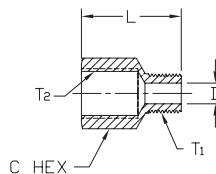

BFFC-12N-14N

NITRA™ Female Brass Connectors									
Inch Sizes - dimensions in inches									
Part No.	Price	Description	Parts Per Pkg	Weight	T1	T2	C Hex	L	Flow Dia. D
<u>BFFC-18N</u>	\$6.25	Female connector, 1/8 inch NPT to 1/8 inch NPT	5	0.1	1/8	1/8	9/16	0.75	0.34
<u>BFFC-14N-18N</u>	\$10.50	Female connector, 1/4 inch NPT to 1/8 inch NPT	5	0.1	1/4	1/8	3/4	0.97	0.34
<u>BFFC-14N</u>	\$13.00	Female connector, 1/4 inch NPT to 1/4 inch NPT	5	0.2	1/4	1/4	3/4	1.12	0.44
<u>BFFC-38N-14N</u>	\$22.00	Female connector, 3/8 inch NPT to 1/4 inch NPT	5	0.2	3/8	1/4	7/8	1.16	0.44
<u>BFFC-38N</u>	\$16.50	Female connector, 3/8 inch NPT to 3/8 inch NPT	5	0.3	3/8	3/8	7/8	1.12	0.52
<u>BFFC-12N-14N</u>	\$9.50	Female connector, 1/2 inch NPT to 1/4 inch NPT	2	0.4	1/2	1/4	1-1/16	1.28	0.44
<u>BFFC-12N-38N</u>	\$12.50	Female connector, 1/2 inch NPT to 3/8 inch NPT	2	0.2	1/2	3/8	15/16	1.32	0.52
<u>BFFC-12N</u>	\$11.00	Female connector, 1/2 inch NPT to 1/2 inch NPT	2	0.4	1/2	1/2	1-1/16	1.50	0.70

Brass Adapter Fittings

Note: Actual product dimensions and appearance may vary

BFMFR-38N-14N

NITRA™ Male to Female Brass Connectors

Inch Sizes - dimensions in inches

Part No.	Price	Description	Parts Per Pkg	Weight	T1	T2	C Hex	L	Flow Dia. D
BFMFR-14N-18N	\$12.00	Male to female connector, 1/8 inch NPT male to 1/4 inch NPT female	5	0.1	1/4	1/8	3/4	1.06	0.22
BFMFR-38N-18N	\$21.00	Male to female connector, 1/8 inch NPT male to 3/8 inch NPT female	5	0.1	3/8	1/8	7/8	1.1	0.22
BFMFR-38N-14N	\$13.00	Male to female connector, 1/4 inch NPT male to 3/8 inch NPT female	5	0.1	3/8	1/4	7/8	1.25	0.314
BFMFR-12N-38N	\$10.50	Male to female connector, 3/8 inch NPT male to 1/2 inch NPT female	5	0.4	1/2	3/8	1-1/16	1.47	0.44