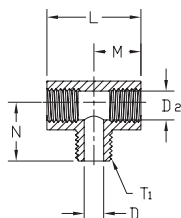

BFFE-14N

NITRA™ Brass Female Elbow

Inch Sizes - dimensions in inches

Part No.	Price	Description	Parts Per Pkg	Weight	T	M	Flow Dia. D	L
BFFE-18N	\$5.25	Female elbow, 1/8 inch NPT female	2	0.2	1/8	0.55	0.339	0.83
BFFE-14N	\$7.25	Female elbow, 1/4 inch NPT female	2	0.2	1/4	0.78	0.441	1.06
BFFE-38N	\$11.00	Female elbow, 3/8 inch NPT female	2	0.4	3/8	0.84	0.571	1.30

BFSE-38N

NITRA™ Female to Male Brass Street Elbow

Inch Sizes - dimensions in inches

Part No.	Price	Description	Parts Per Pkg	Weight	T	M	N	Flow Dia. D	L
BFSE-18N	\$3.00	Street elbow, 1/8 inch NPT female to 1/8 male	2	0.2	1/8	0.66	0.35	0.22	0.81
BFSE-14N	\$5.75	Street elbow, 1/4 inch NPT female to 1/4 male	2	0.2	1/4	0.91	0.47	0.34	1.25
BFSE-38N	\$8.50	Street elbow, 3/8 inch NPT female to 3/8 male	2	0.3	3/8	0.97	0.49	0.41	1.42
BFSE-12N	\$18.50	Street elbow, 1/2 inch NPT female to 1/2 male	2	0.4	1/2	1.25	1.03	0.56	1.61

Brass Adapter Fittings

• **Note: Actual product dimensions and appearance may vary**

BFMT-14N

NITRA™ Brass Male Tee Fittings										
Inch Sizes - dimensions in inches										
Part No.	Price	Description	Parts Per Pkg	Weight	T1	T2	L	M	N	Flow Dia. D
BFMT-18N	\$6.25	Male tee, 1/8 inch NPT male	2	0.3	1/8	1/8	1.06	0.53	0.66	0.22
BFMT-14N	\$12.00	Male tee, 1/4 inch NPT male	2	0.3	1/4	1/4	1.52	0.76	0.91	0.31
BFMT-38N	\$13.00	Male tee, 3/8 inch NPT male	2	0.4	3/8	3/8	1.68	0.84	0.97	0.44