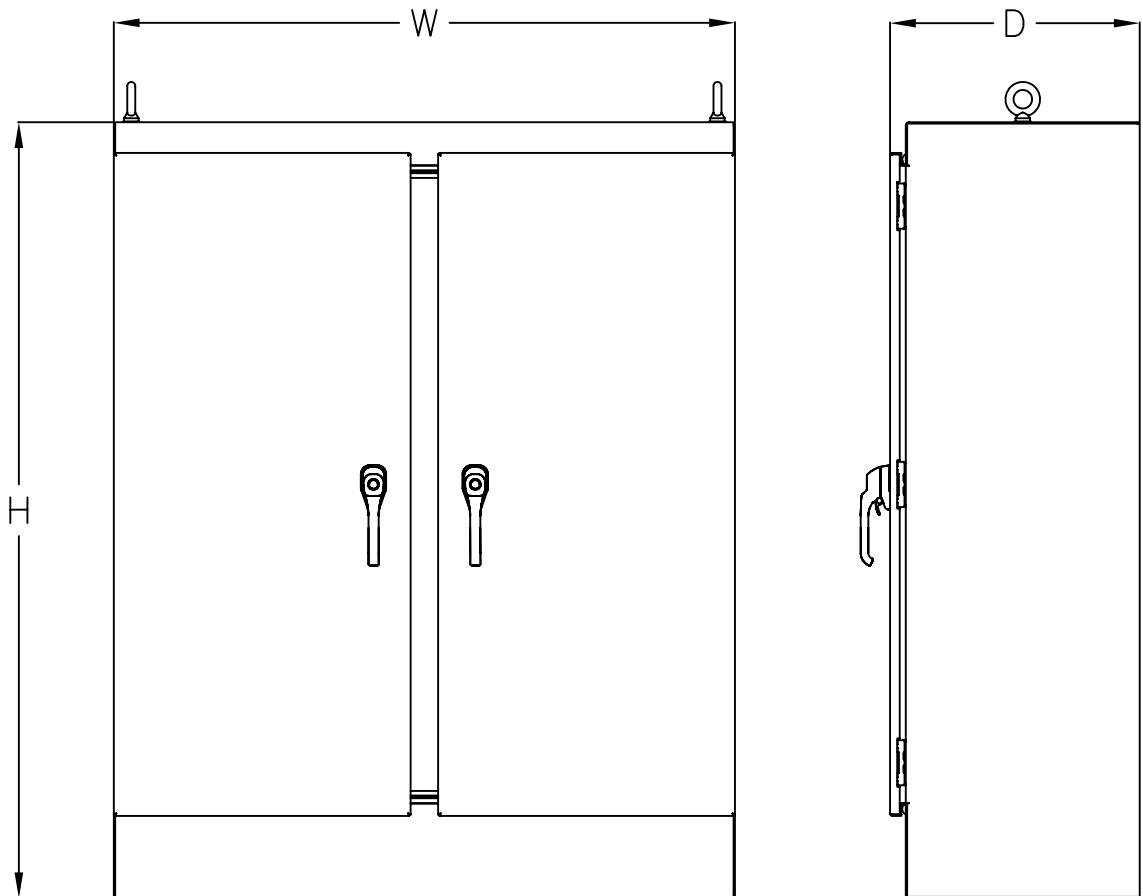

NEMA 3R, 4 and 12 Freestanding Two-Door with Removable Hinge and 3-Point Handle

See our website: www.AutomationDirect.com for complete engineering drawings.