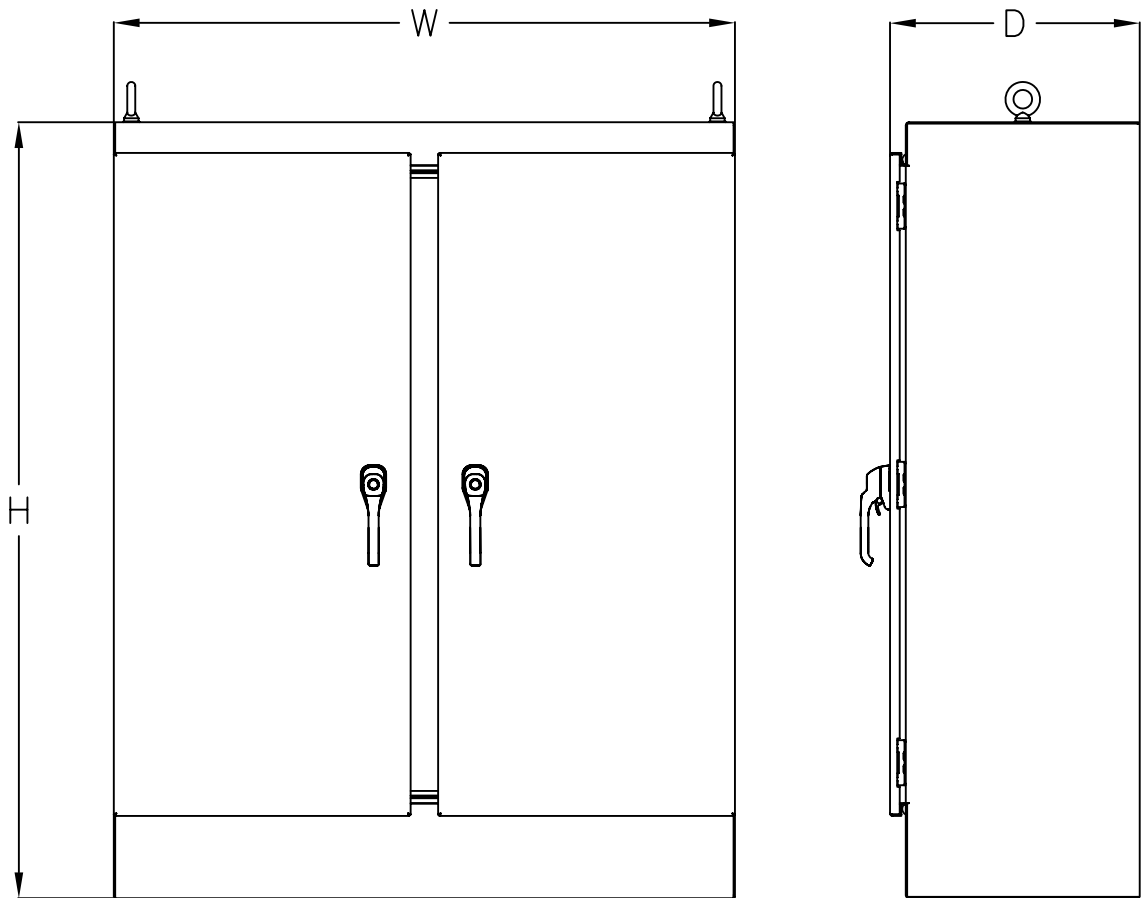

NEMA 3R, 4 and 12 Freestanding Two-Door with Removable Hinge and 3-Point Handle

See our website: www.AutomationDirect.com for complete engineering drawings.