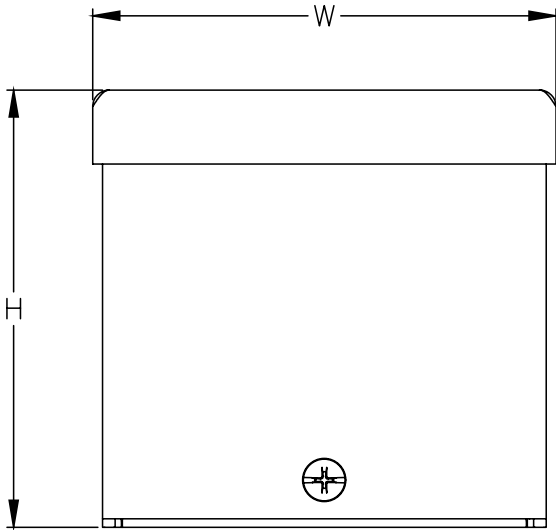

Dimensions in inches [millimeters]
*No hasp or meter seal.

Enclosure Shipping Schedule

1 - 15 days

Color indicates shipping lead time in business days.

NEMA 1, 3R, 3RX Stainless Steel Screw Cover without Knockouts