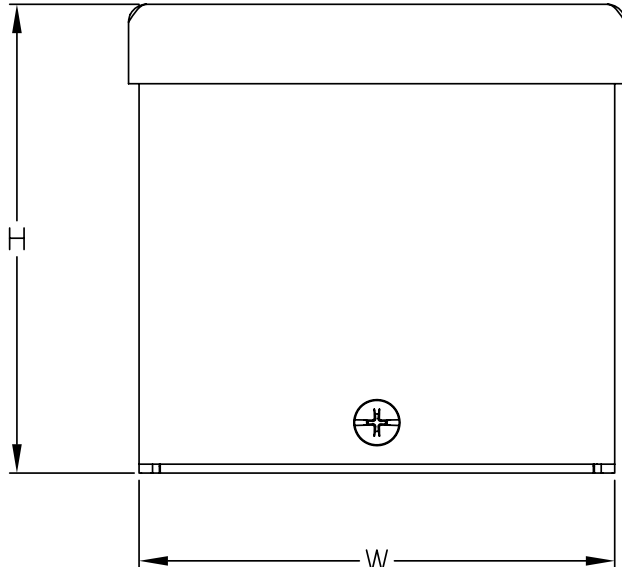

NEMA 1, 3R, and 3RX Stainless Steel Screw Cover without Knockouts

Part Number	Price	Enclosure Size H x W x D	Steel Gauge
RSC060604NKSS	\$109.00	6.06 x 6.30 x 4.41 [154 x 160 x 112]	16
RSC060606NKSS	\$113.00	6.06 x 6.30 x 6.41 [154 x 160 x 163]	
RSC080804NKSS	\$135.00	8.06 x 8.30 x 4.41 [205 x 211 x 112]	
RSC080806NKSS	\$144.00	8.06 x 8.30 x 6.41 [205 x 211 x 163]	
RSC081004NKSS	\$148.00	10.06 x 8.30 x 4.41 [256 x 211 x 112]	
RSC081006NKSS	\$162.00	10.06 x 8.30 x 6.41 [256 x 211 x 163]	
RSC101004NKSS	\$176.00	10.06 x 10.30 x 4.41 [256 x 262 x 112]	
RSC101006NKSS	\$184.00	10.06 x 10.30 x 6.41 [256 x 262 x 163]	
RSC121204NKSS	\$197.00	12.06 x 12.30 x 4.41 [306 x 312 x 112]	
RSC121206NKSS	\$230.00	12.06 x 12.30 x 6.41 [306 x 312 x 163]	
RSC121208NKSS	\$264.00	12.06 x 12.30 x 8.41 [306 x 312 x 214]	14
RSC181804NKSS	\$403.00	18.06 x 18.30 x 4.41 [459 x 465 x 112]	
RSC181808NKSS	\$516.00	18.06 x 18.30 x 8.41 [459 x 465 x 214]	
RSC242406NKSS	\$692.00	24.07 x 24.36 x 6.47 [611 x 619 x 164]	12
RSC242412NKSS	\$926.00	24.07 x 24.36 x 12.47 [611 x 619 x 317]	
RSC303012NKSS	\$1,681.00	30.10 x 30.57 x 12.56 [765 x 776 x 319]	
RSC363612NKSS	\$2,432.00	36.10 x 36.57 x 12.56 [917 x 929 x 319]	

Note: Dimensions in inches [millimeters].
*No hasp or meter seal.

NEMA 1, 3R, and 3RX Stainless Steel Screw Cover Wall-Mount without Knockouts

Dimensions

Grounding Kit		
Part Number	Description	Price
WGNDKT	Grounding Kit	\$3.25
Note: Field grounding kit includes necessary parts to properly ground enclosure.		