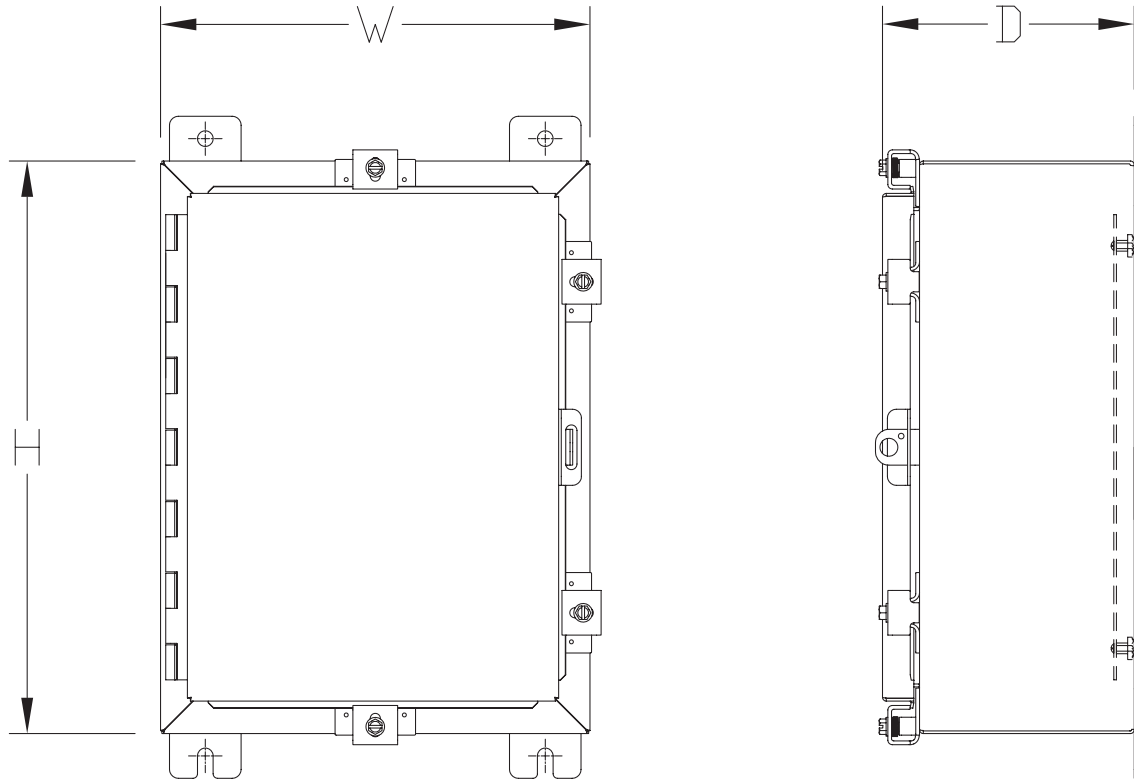

NEMA 4, 4X, 12 and 13 Stainless Steel Single-Door Wall Mount

Dimensions

See our website: www.AutomationDirect.com for complete engineering drawings.