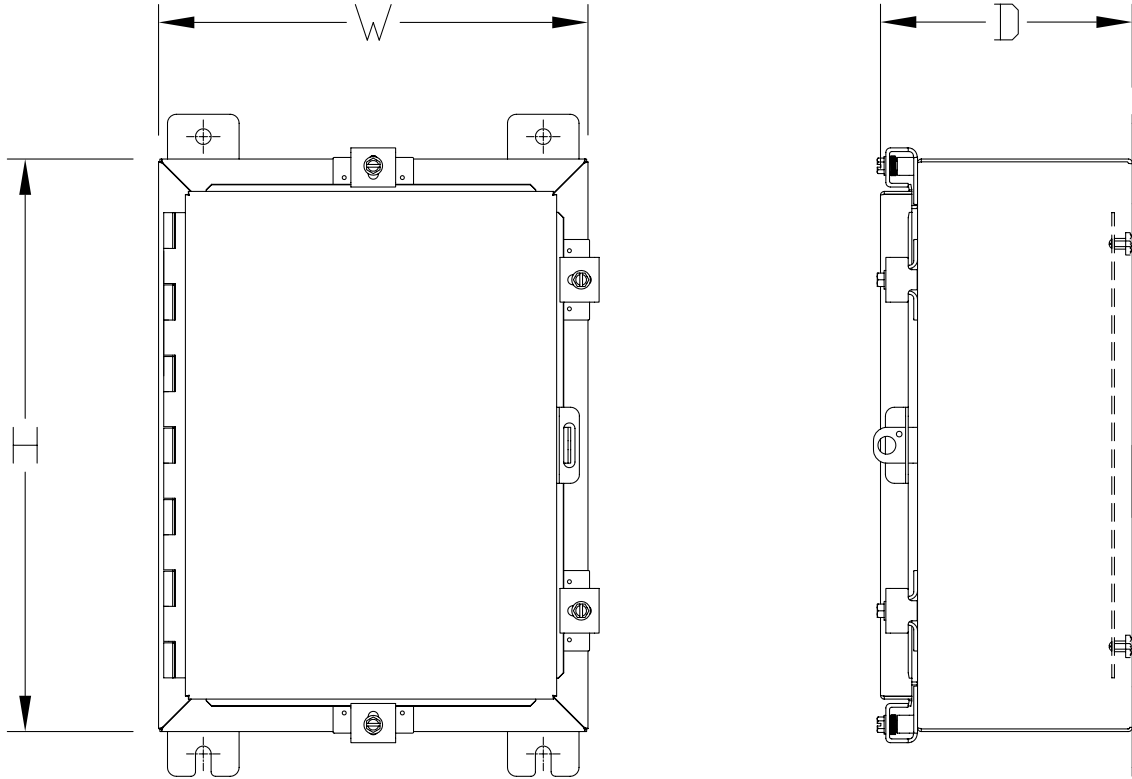

NEMA 4, 4X, 12 and 13 Stainless Steel Single-Door Wall Mount

Dimensions

See our website: www.AutomationDirect.com for complete engineering drawings.