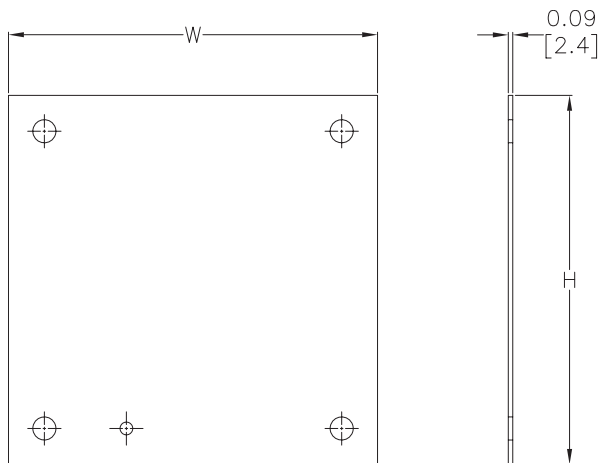

Dimensions

in [mm]

Perforated panels have 0.13" diameter holes at 0.25" spacing.

NOTE:
SUBPANELS LARGER THAN
20 X 20 HAVE (2) 0.31"
GROUND HOLES.

See our website: www.AutomationDirect.com for complete engineering drawings.