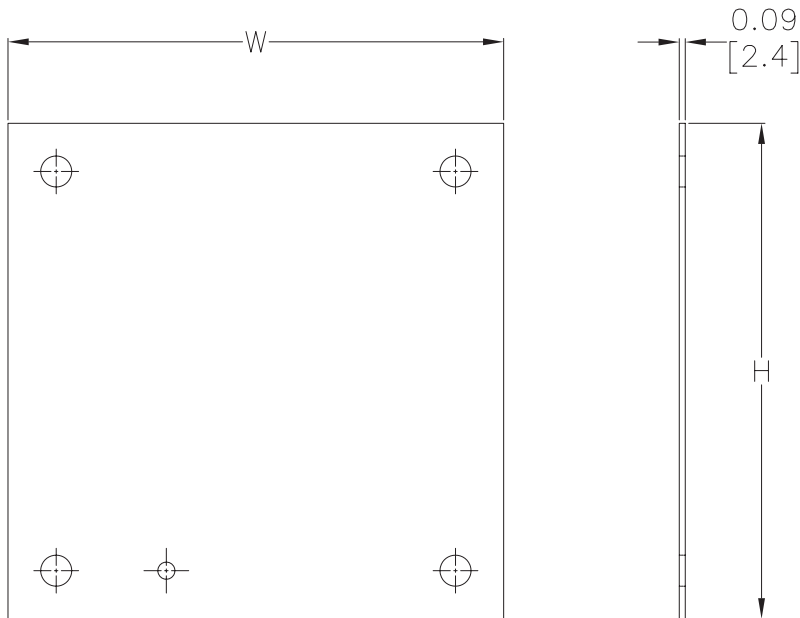

## Dimensions

NOTE:  
SUBPANELS LARGER THAN  
20 X 20 HAVE (2) 0.31"  
GROUND HOLES.

Note: Perforated panels have 0.13 in [3 mm] diameter holes at 0.25 in [6 mm] spacing.

Notes: Dimensions in inches [millimeters].

Letters in table correspond to letters on dimensional drawing.

Disconnect enclosures will be up to 2 inches [51mm] wider than width dimensions in this table.