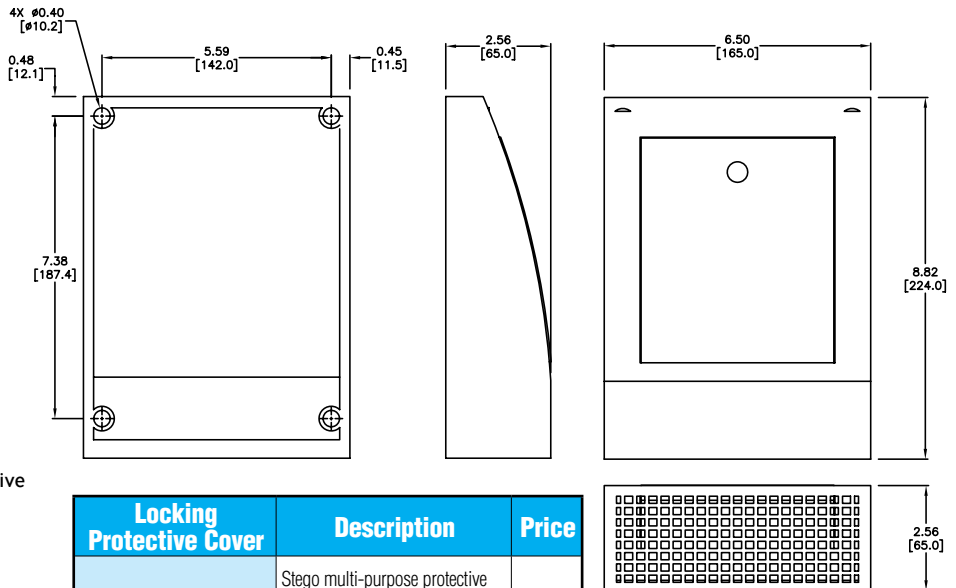

Locking Protective Cover

Dimensions

in [mm]

Features

- Packaged multi-purpose protective cover
- Locking door
- Weather and UV resistant (UL 94-HB)
- IP 20 Protection Class
- Includes mounting screws

Locking Protective Cover	Description	Price
086110-00	Stego multi-purpose protective cover with locking door, weather and UV resistant (UL 94-HB), IP20 protection class. Includes mounting screws and keys.	$37.00

See our website: www.AutomationDirect.com for complete engineering drawings.