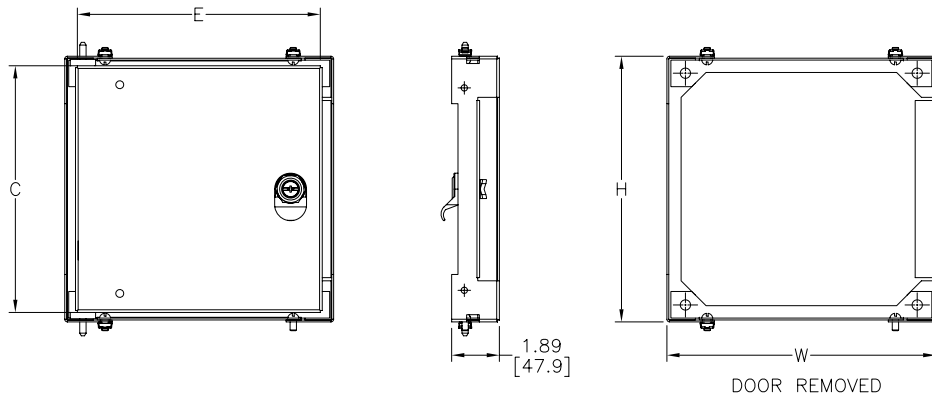

Dimensions

in [mm]

See our website: www.AutomationDirect.com for complete engineering drawings.