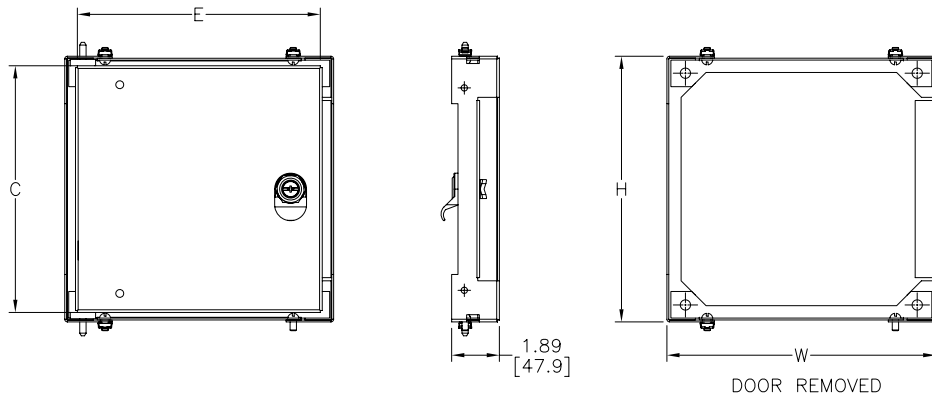

Notes: Dimensions in inches [millimeters].
Letters in table correspond to letters on dimensional drawing.
*Disconnect enclosures will be up to 2 inches [51mm] wider than width dimensions in this table.

Enclosure Shipping Schedule
1 -10 days
Color indicates shipping lead time in business days.

NOTE: HFWNSPxxxxC swing-out panels will not fit in older NEMA 4/12 enclosures (purchased prior to 3-23-05) that do not have a C suffix. For example: Swing-out panel HFWNSP1212C will not fit enclosures N41212126 or N412121206SS.

Swing-Out Panels for Ultimate Series Enclosures				
Part Number	Price	Panel Size CxE	Overall Dimensions HxW	Nominal Enclosure Nominal Size
HFWNSP1212C	\$85.00	9.75 x 9.75 [248 x 248]	10.50 x 10.62 [267 x 270]	12 x 12
HFWNSP1612C	\$89.00	13.75 x 9.75 [349 x 248]	14.50 x 10.62 [368 x 270]	16 x 12
HFWNSP1616C	\$93.00	13.75 x 13.75 [349 x 349]	14.50 x 14.62 [368 x 37]	16 x 16
HFWNSP1620C	\$98.00	13.75 x 17.75 [349 x 451]	14.50 x 18.62 [368 x 473]	16 x 20
HFWNSP2016C	\$98.00	17.75 x 13.75 [451 x 349]	18.50 x 14.62 [470 x 371]	20 x 16
HFWNSP2020C	\$104.00	17.75 x 17.75 [451 x 451]	18.50 x 18.62 [470 x 473]	20 x 20
HFWNSP2024C	\$110.00	17.75 x 21.75 [451 x 552]	18.50 x 22.62 [470 x 575]	20 x 24
HFWNSP2416C	\$103.00	21.75 x 13.75 [552 x 349]	22.50 x 14.62 [572 x 371]	24 x 16
HFWNSP2420C	\$110.00	21.75 x 17.75 [552 x 451]	22.50 x 18.62 [572 x 473]	24 x 20
HFWNSP2424C	\$117.00	21.75 x 21.75 [552 x 552]	22.50 x 22.62 [572 x 575]	24 x 24
HFWNSP3020C	\$119.00	27.75 x 17.75 [705 x 451]	28.50 x 18.62 [724 x 473]	30 x 20
HFWNSP3024C	\$128.00	27.75 x 21.75 [705 x 552]	28.50 x 22.62 [724 x 575]	30 x 24
HFWNSP3030C	\$141.00	27.75 x 27.75 [705 x 705]	28.50 x 28.62 [724 x 727]	30 x 30
HFWNSP3624C	\$139.00	33.75 x 21.75 [857 x 552]	34.50 x 22.62 [876 x 575]	36 x 24
HFWNSP3630C	\$155.00	33.75 x 27.75 [857 x 705]	34.50 x 28.62 [876 x 727]	36 x 30
HFWNSP3636C	\$171.00	33.75 x 33.75 [857 x 857]	34.50 x 34.62 [876 x 879]	36 x 36