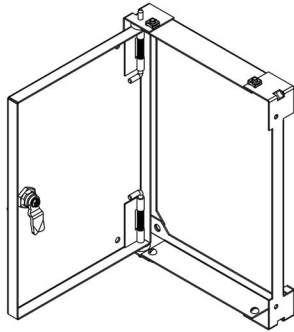

Swing-Out Panels for Ultimate Series Enclosures