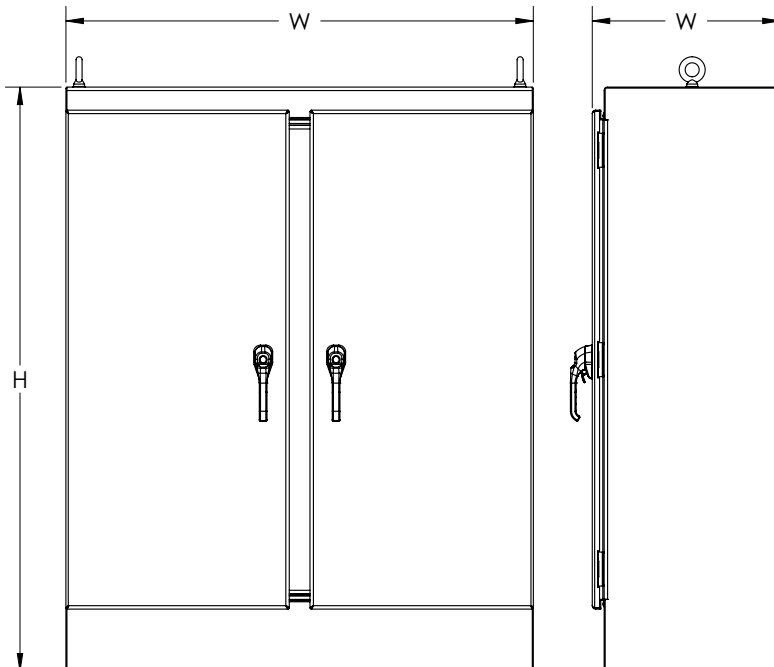

KwikHinge™ Series NEMA 3R, 4, 4X, and 12 Freestanding Stainless Steel Single- and Two-Door

Dimensions