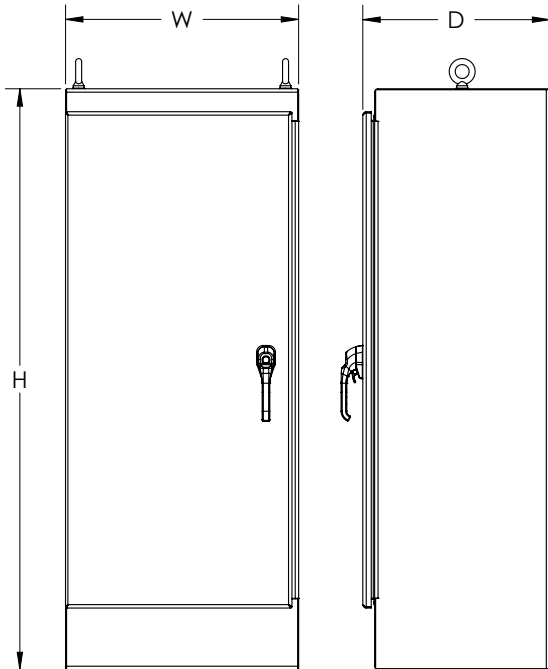

KwikHinge™ Series NEMA 3R, 4, 4X, and 12 Freestanding Stainless Steel Single- and Two-Door

Dimensions