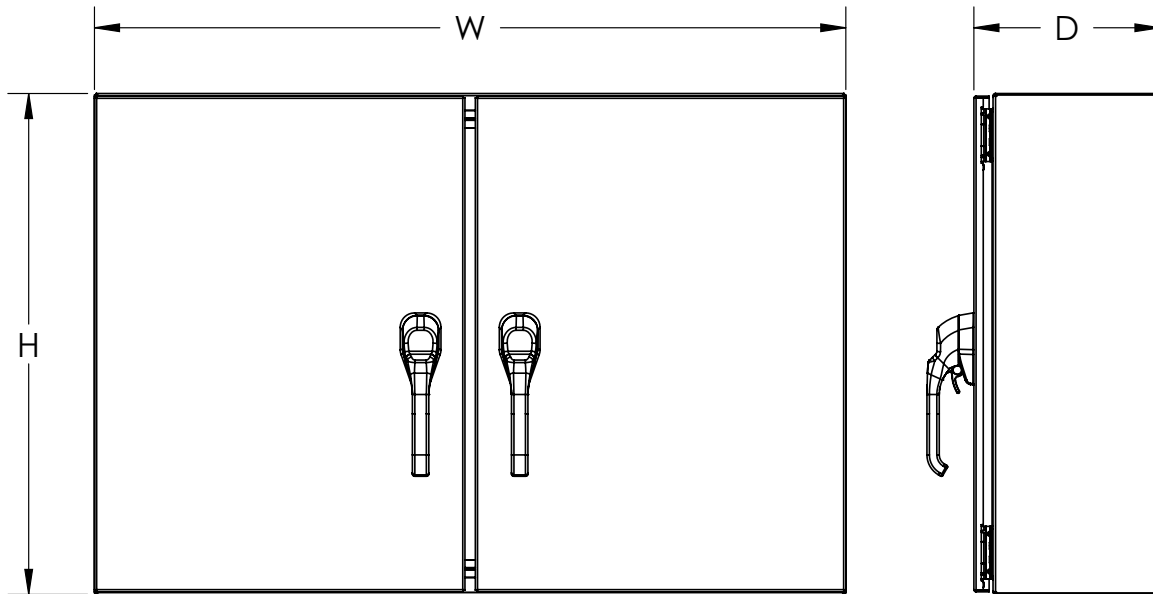

Ultimate Series NEMA 3R, 4, 4X, 12 and 13 Stainless Steel Double-Door Wall Mount

Dimensions

See our website: www.AutomationDirect.com for complete engineering drawings.