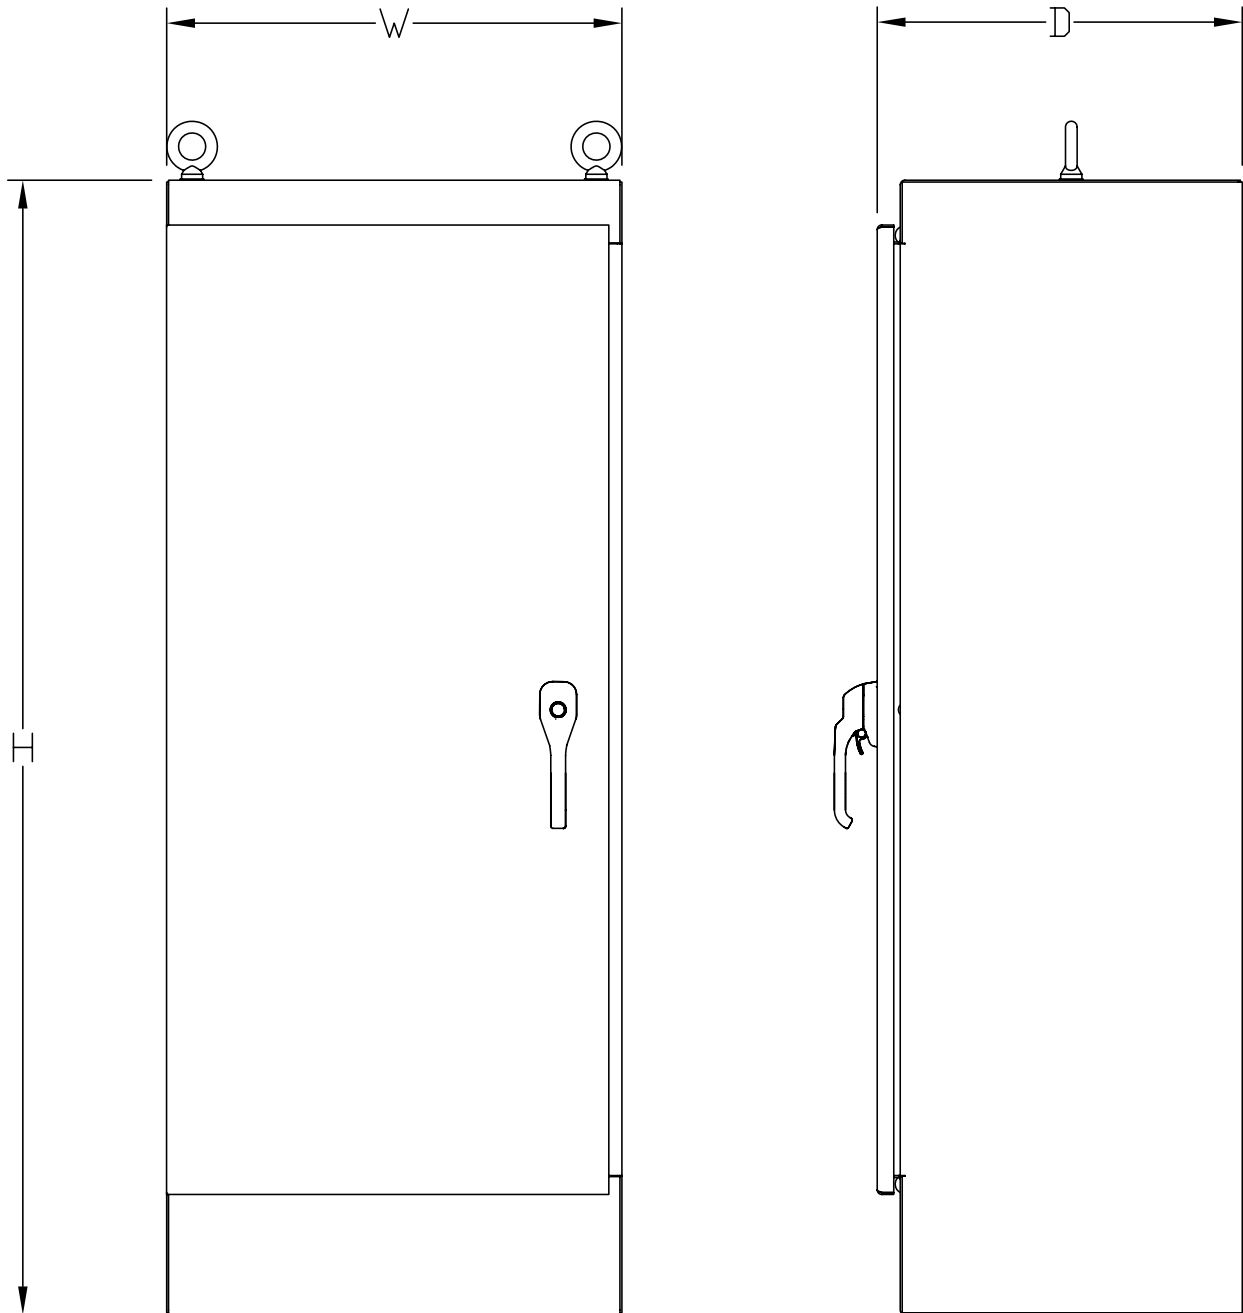

NEMA 3R, 4 and 12 Freestanding Single-Door with Removable Hinge and 3-point Handle

Dimensions

See our website: www.AutomationDirect.com for complete engineering drawings.