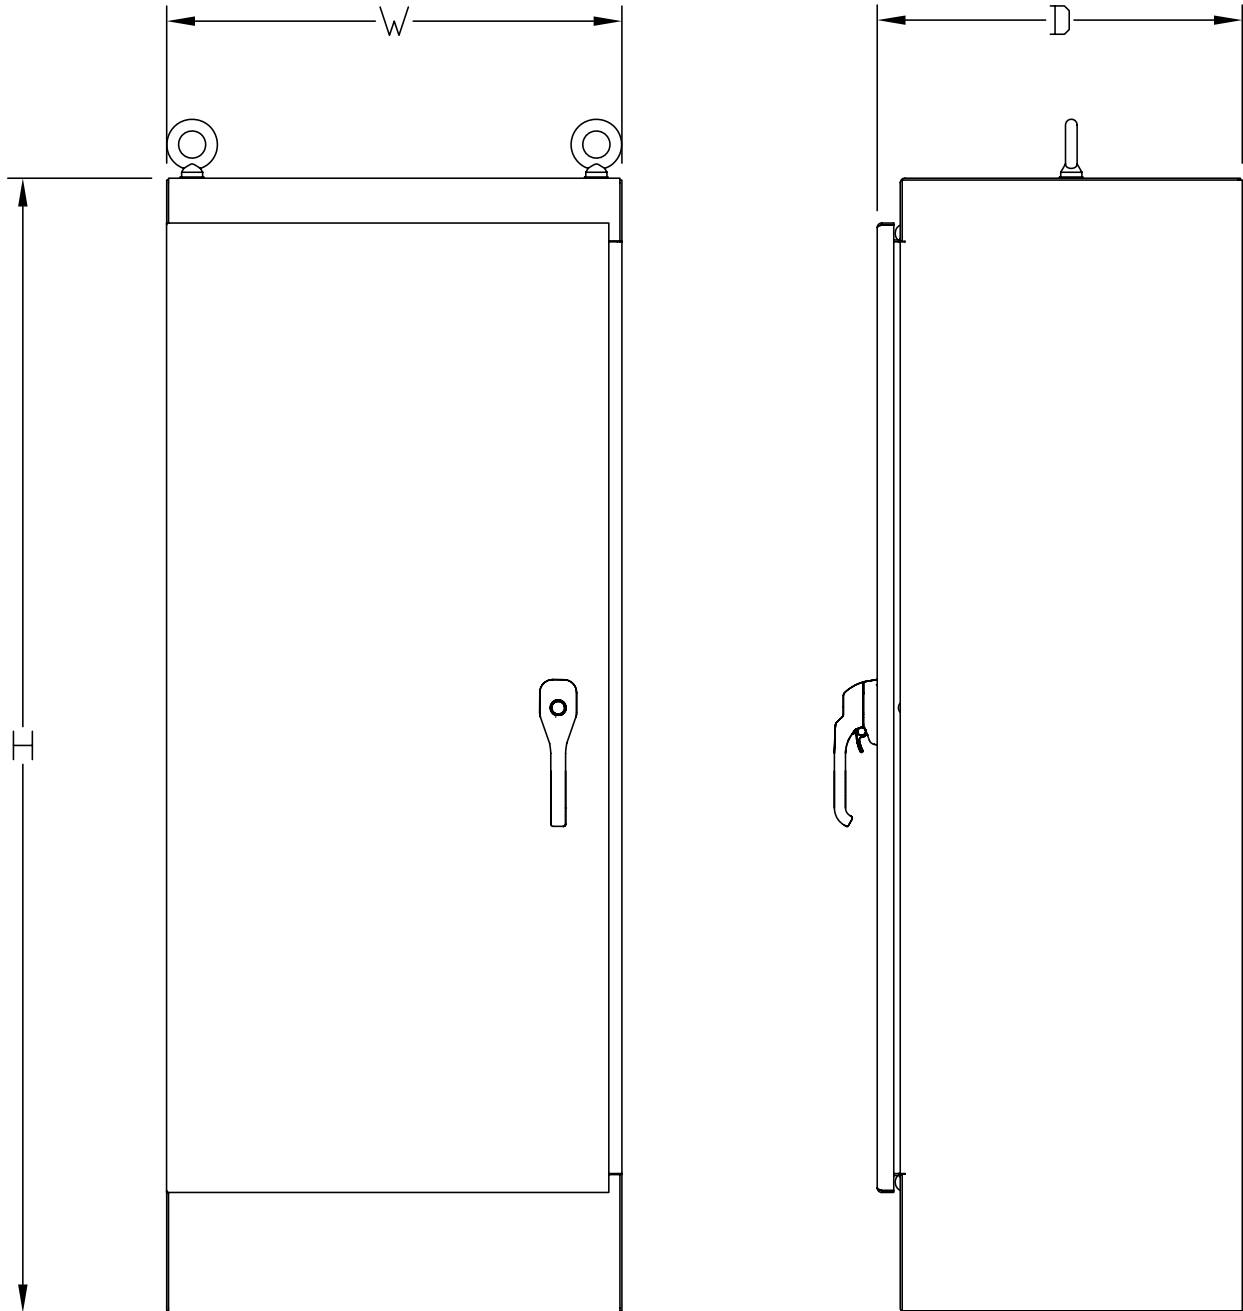

NEMA 3R, 4 and 12 Freestanding Single-Door with Removable Hinge and 3-point Handle

Dimensions

See our website: www.AutomationDirect.com for complete engineering drawings.