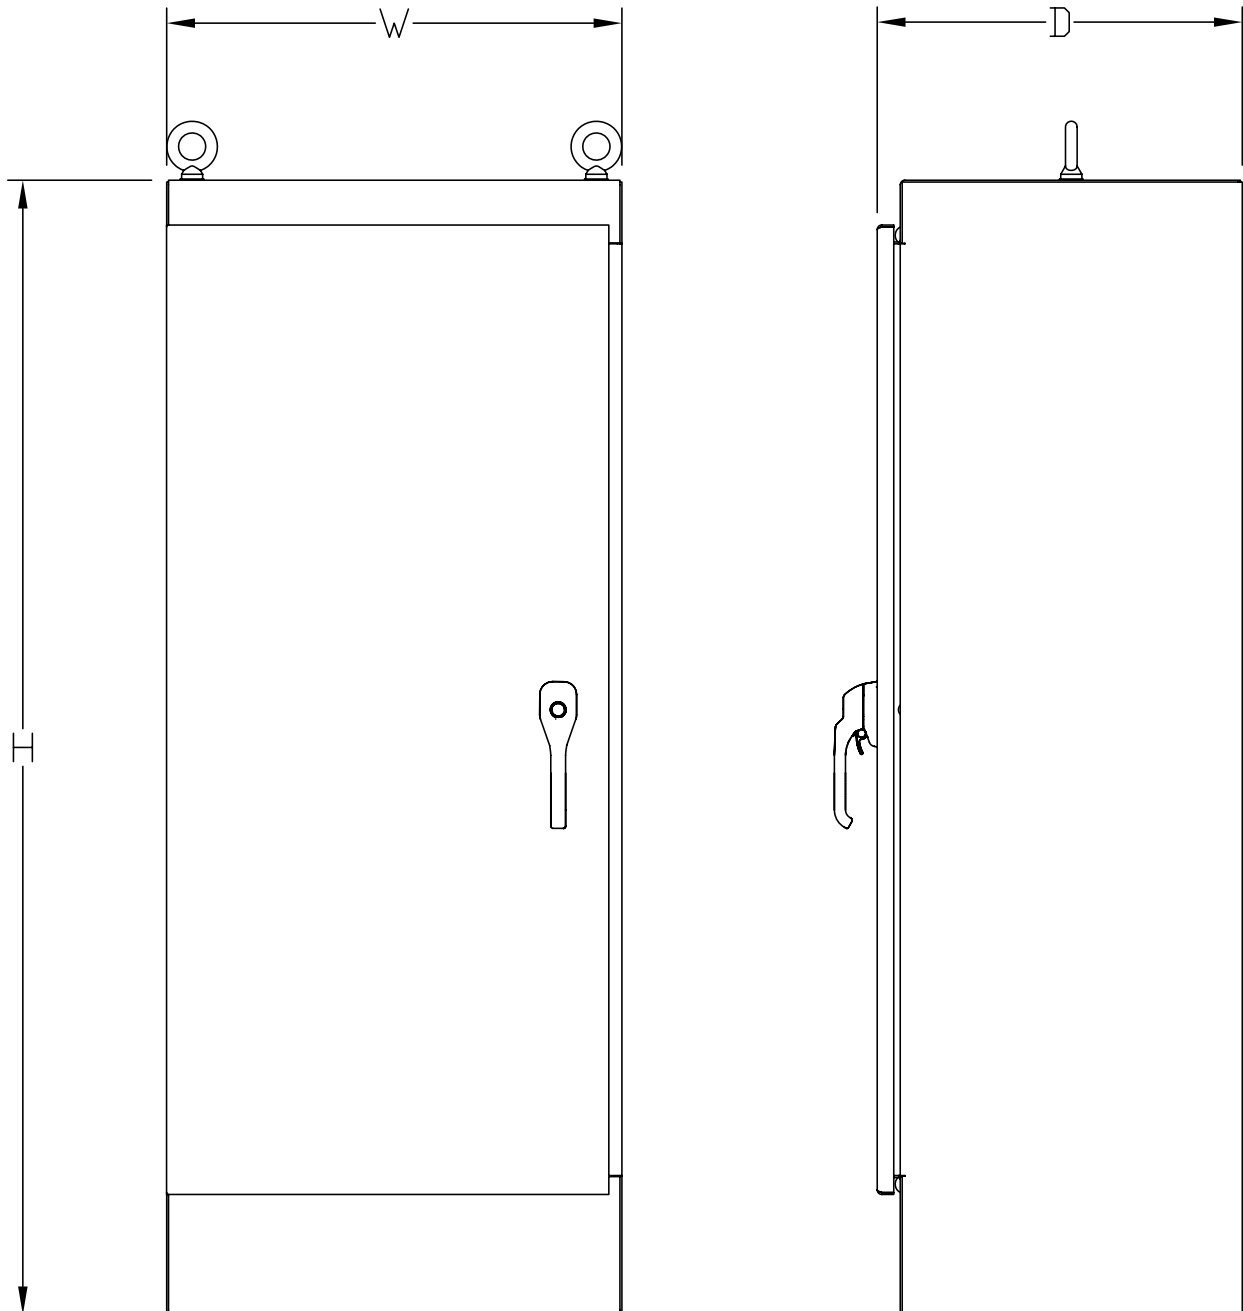

NEMA 3R, 4 and 12 Freestanding Single-Door with Removable Hinge and 3-point Handle

Dimensions

See our website: www.AutomationDirect.com for complete engineering drawings.