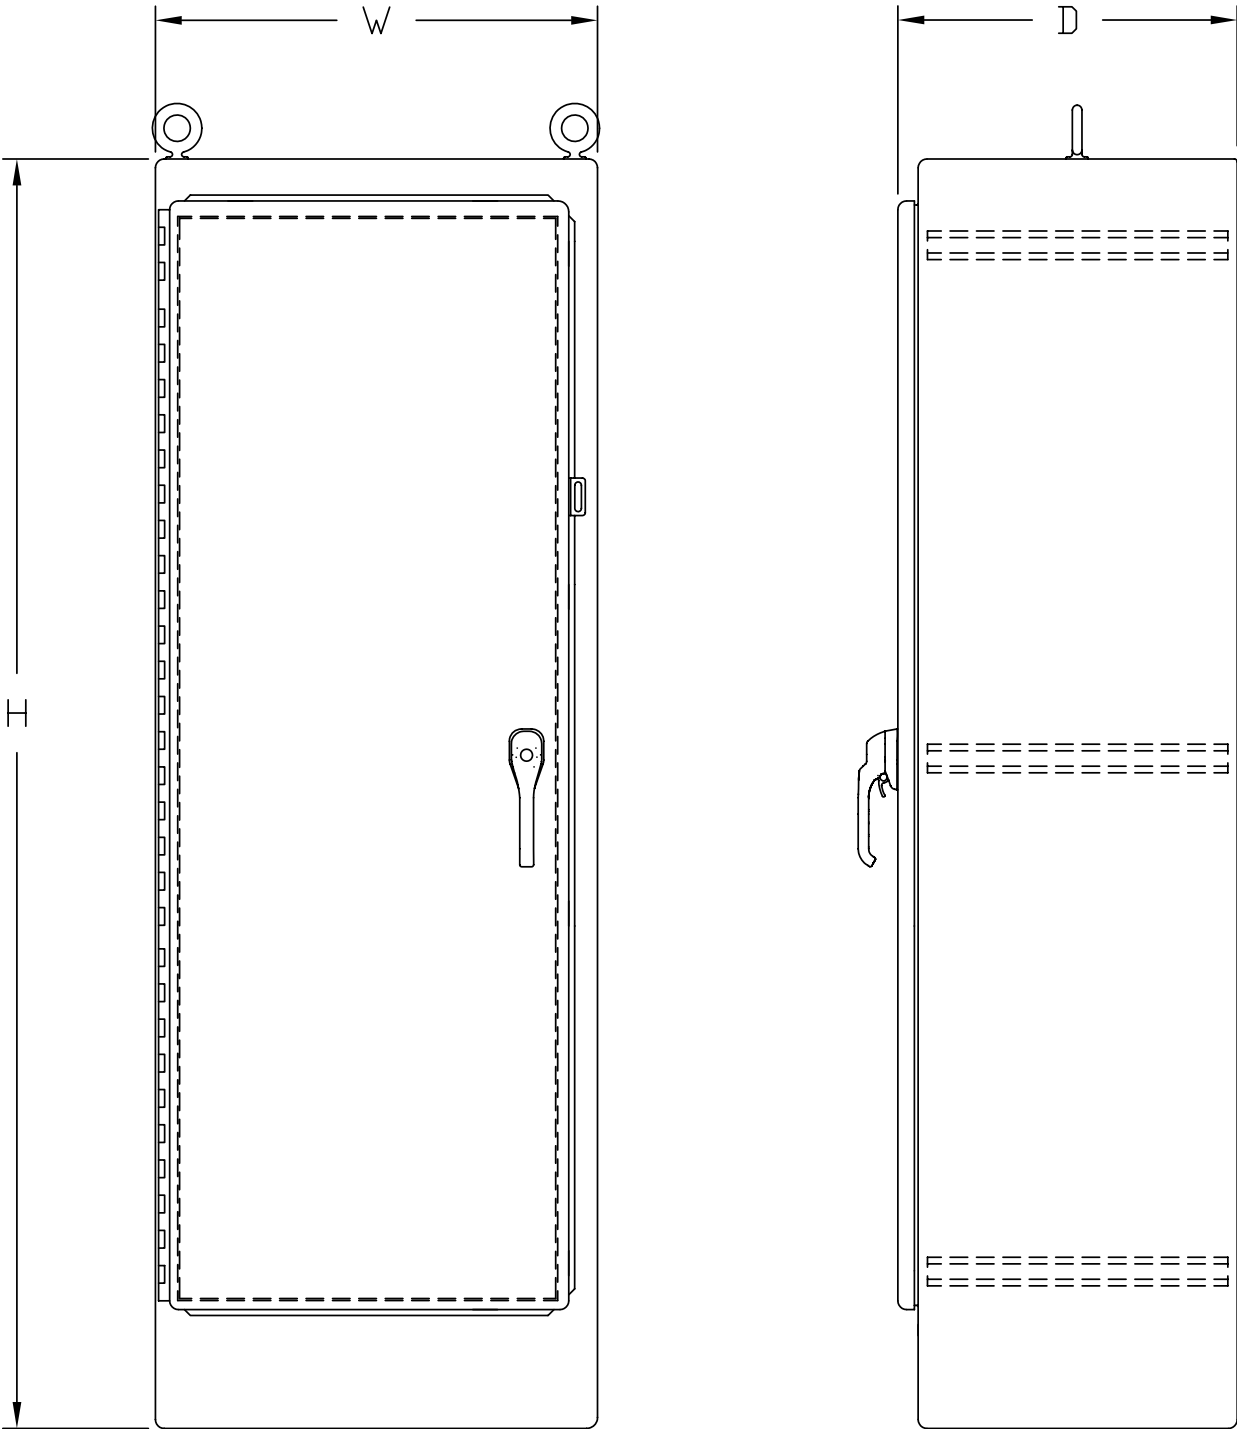

NEMA 3, 4 and 12 Freestanding Single-Door with 3-point Handle

Dimensions

See our website: www.AutomationDirect.com for complete engineering drawings.