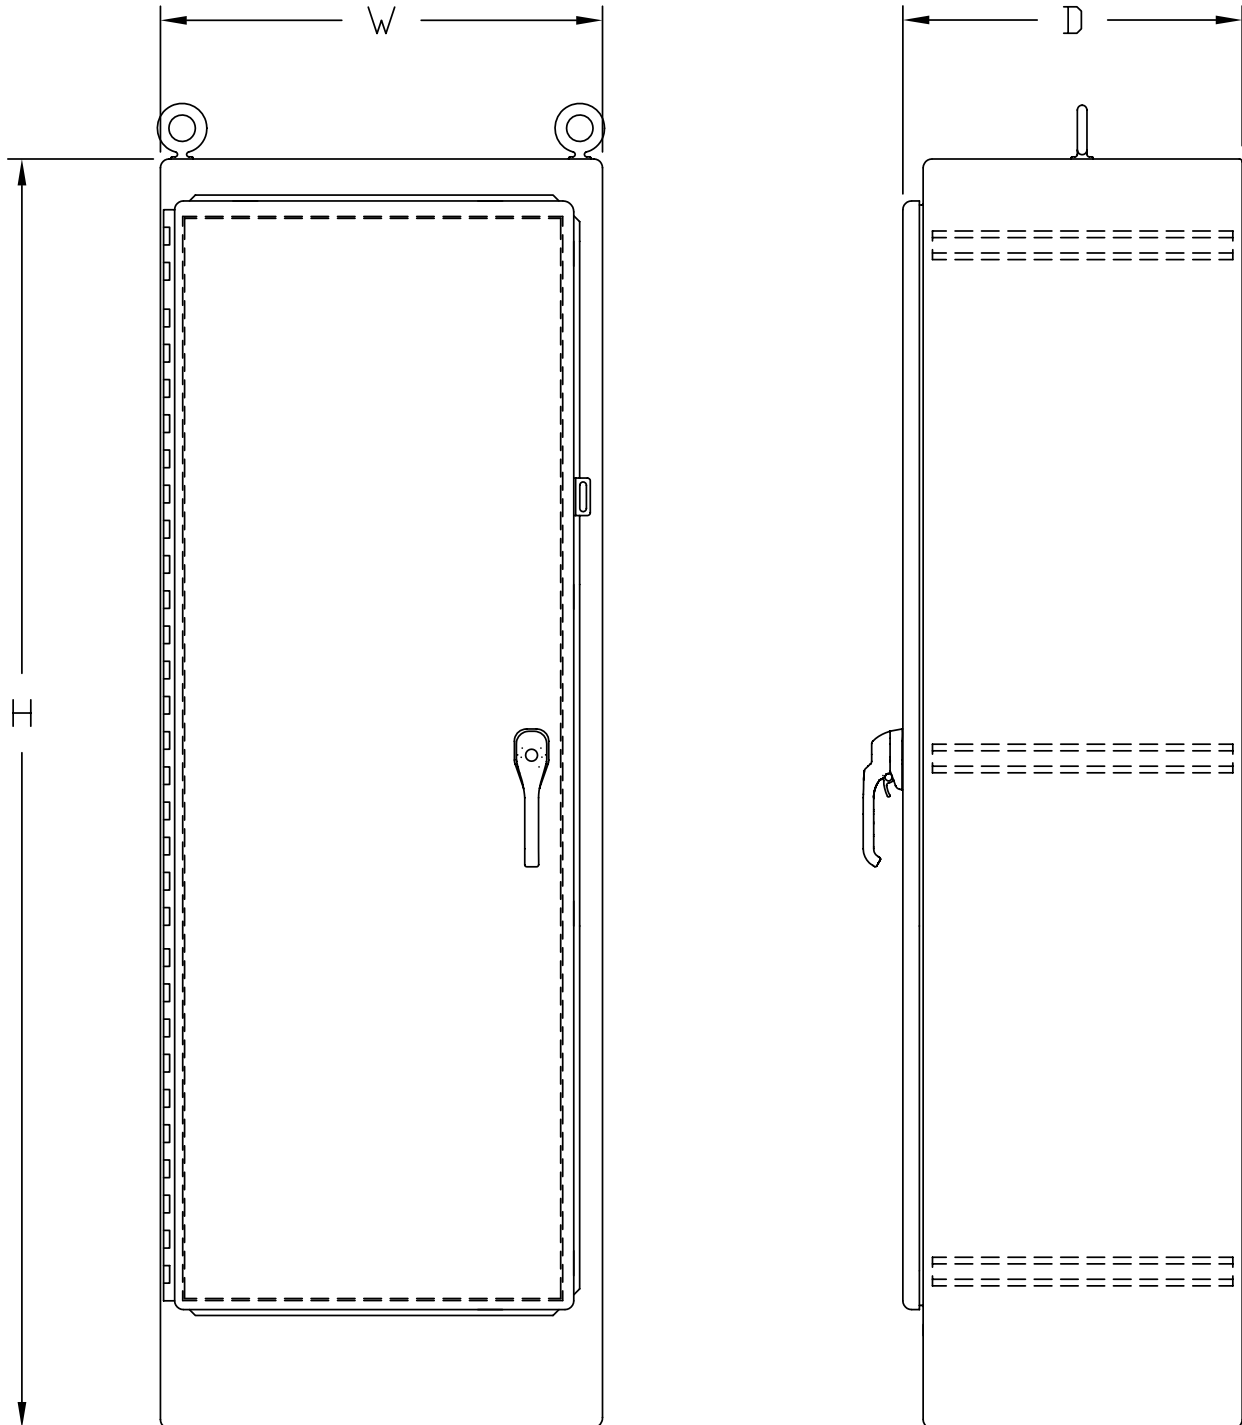

Construction

- Bodies and doors fabricated from 12 gauge steel
- Continuously welded seams ground smooth
- “Uni-strut” mounting channels are welded horizontally to interior body sides [top, bottom and center]
- Optional swing, half, full and rack panels can be mounted anywhere along “uni-strut” channel on some enclosures
- Rolled lip around three sides of door and along top of enclosure’s opening excludes liquids and contaminants from entering

Enclosure Shipping Schedule		
1 - 7 days	1 - 10 days	1 - 15 days

Color indicates shipping lead time in business days.

NEMA 3, 4 and 12 Freestanding Single-Door Enclosures with 3-point Handle		
Part Number	Price	Enclosure Size HxWxD
WA602418FSN43PT	\$1,106.00	60.12 x 24.12 x 19.23 [1527 x 613 x 488]
WA603624FSN43PT	\$1,426.00	60.12 x 36.13 x 25.23 [1527 x 917 x 488]
WA722418FSN43PT	\$1,253.00	72.12 x 24.13 x 19.16 [1832 x 613 x 487]
WA722424FSN43PT	\$1,386.00	72.12 x 24.13 x 25.16 [1832 x 613 x 639]
WA723018FSN43PT	\$1,341.00	72.12 x 30.13 x 19.16 [1832 x 765 x 487]
WA723024FSN43PT	\$1,479.00	72.12 x 30.13 x 25.16 [1832 x 765 x 639]
WA723618FSN43PT	\$1,463.00	72.12 x 36.13 x 19.16 [1832 x 918 x 487]
WA723624FSN43PT	\$1,609.00	72.12 x 36.13 x 25.16 [1832 x 918 x 639]
WA723630FSN43PT	\$1,804.00	72.12 x 36.12 x 31.16 [1832 x 917 x 791]
WA723636FSN43PT	\$1,954.00	72.13 x 36.12 x 37.16 [1832 x 917 x 944]
WA902420FSN43PT	\$1,482.00	90.13 x 24.13 x 21.23 [2289 x 613 x 539]
WA903620FSN43PT	\$1,738.00	90.13 x 36.13 x 21.23 [2289 x 918 x 539]
WA903624FSN43PT	\$1,852.00	90.13 x 36.13 x 25.23 [2289 x 918 x 641]
WA903636FSN43PT	\$2,255.00	90.13 x 36.12 x 37.23 [2289 x 917 x 946]

**Notes: Subpanels must be ordered separately.
Dimensions in inches [millimeters].**

NEMA 3, 4 and 12 Freestanding Single-Door with 3-point Handle

Dimensions

See our website: www.AutomationDirect.com for complete engineering drawings.