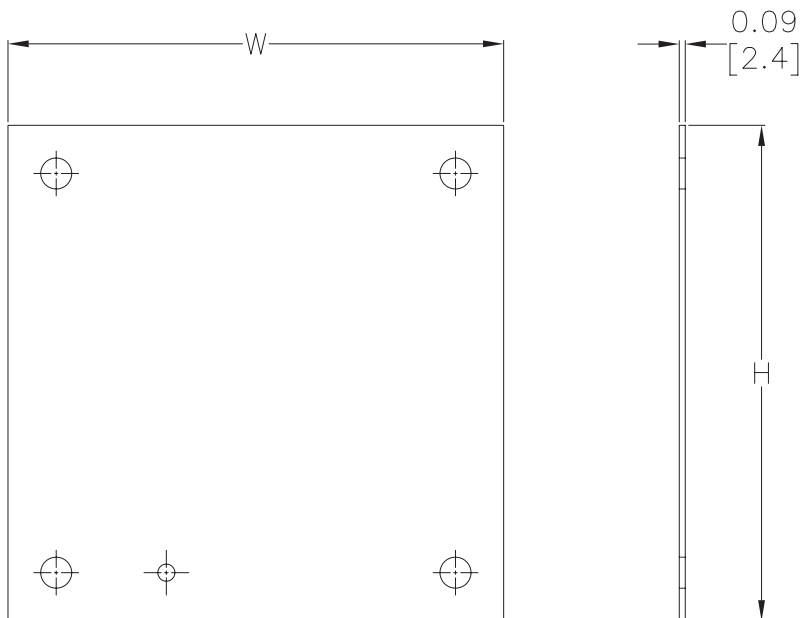

## Dimensions

## Dimensions

NOTE:  
SUBPANELS LARGER THAN  
20 X 20 HAVE (2) 0.31"  
GROUND HOLES.

Note: Perforated panels have 0.13 in [3 mm] diameter holes at 0.25 in [6 mm] spacing.

Notes: Dimensions in inches [millimeters].

Letters in table correspond to letters on dimensional drawing.

Disconnect enclosures will be up to 2 inches [51mm] wider than width dimensions in this table.