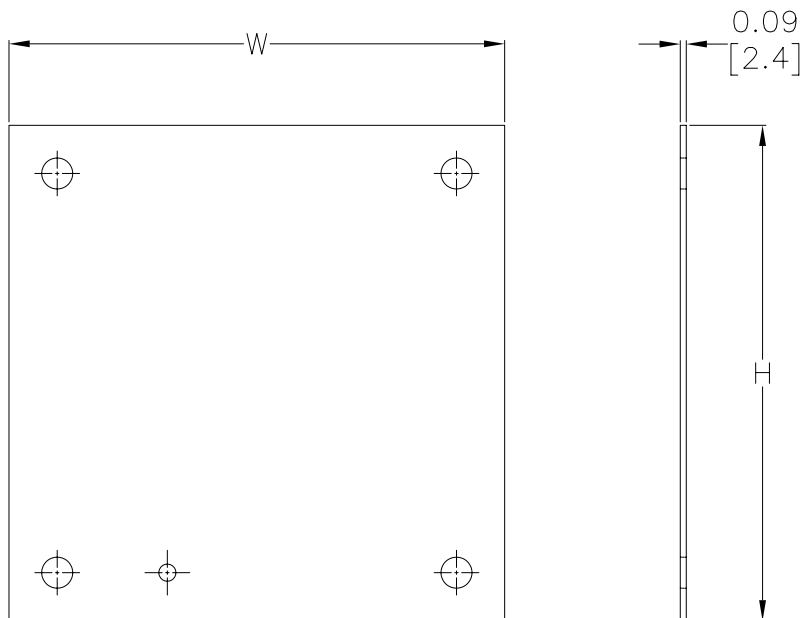

## Dimensions

## Dimensions

NOTE:  
SUBPANELS LARGER THAN  
20 X 20 HAVE (2) 0.31"  
GROUND HOLES.

Note: Perforated panels have 0.13in [3 mm] diameter holes at 0.25 in [6 mm] spacing.

Notes: Dimensions in inches [millimeters].

Letters in table correspond to letters on dimensional drawing.

Disconnect enclosures will be up to 2 in [51 mm] wider than width dimensions in this table.