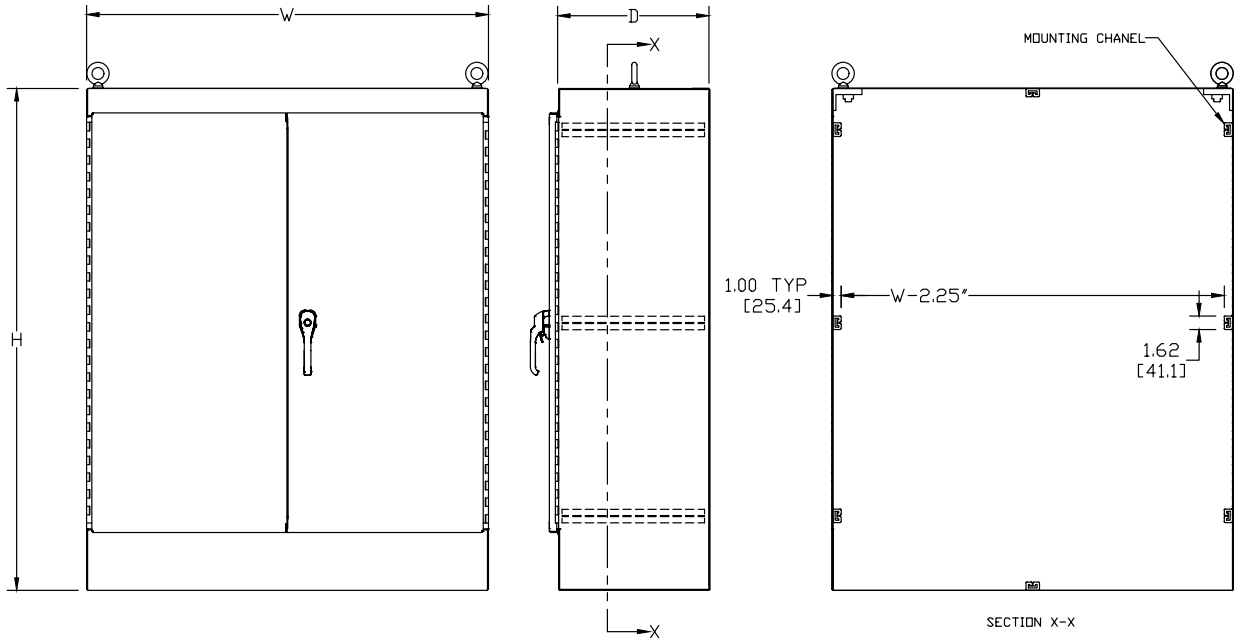

NEMA 12 Two-Door Freestanding

Dimensions

in [mm]

See our website: www.AutomationDirect.com for complete engineering drawings.