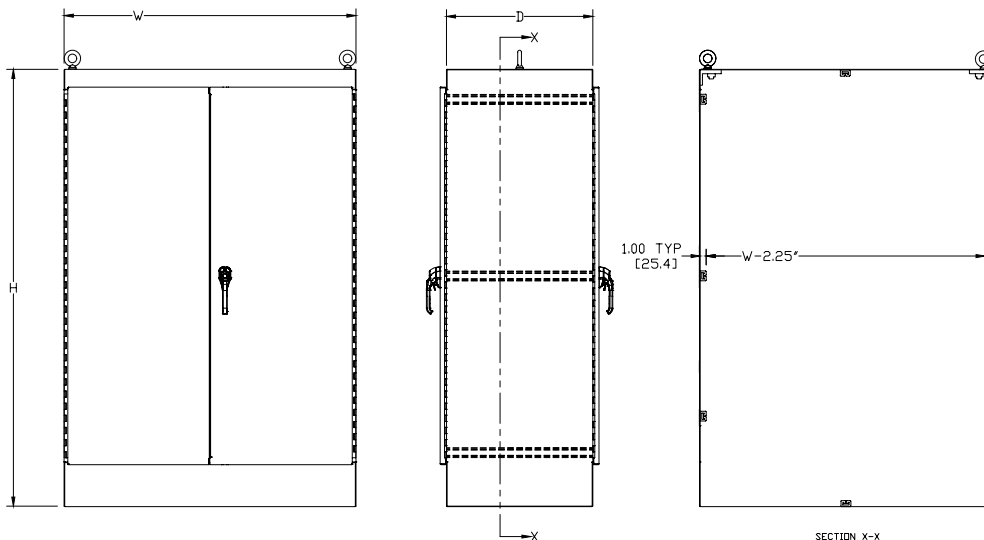

NEMA 12 Two-Door Dual Access Freestanding			
Part Number	Price	Body/Door Steel Gauge	Enclosure Size HxWxD
WA724824FSDAD	\$2,505.00	12/12	72.12 x 48.12 x 24.25 [1832 x 1222 x 616]
WA726024FSDAD	\$2,814.00	12/12	72.12 x 60.12 x 24.25 [1832 x 1527 x 616]
WA726036FSDAD	\$3,238.00	12/12	72.12 x 60.12 x 36.25 [1832 x 1527 x 921]
WA727224FSDAD	\$3,123.00	12/12	72.12 x 72.12 x 24.25 [1832 x 1832 x 616]
WA907224FSDAD	\$3,586.00	10/10	90.12 x 72.12 x 24.25 [2289 x 1832 x 616]

*Note: Subpanels must be ordered separately.
Dimensions in inches [millimeters].
Letters in table correspond to letters on dimensional drawings.*

Dimensions

in [mm]

See our website: www.AutomationDirect.com for complete engineering drawings.