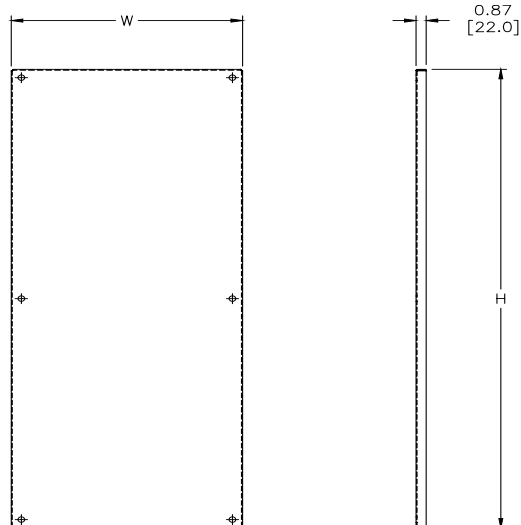

Dimensions

in [mm]

IMPORTANT NOTE: CENTER PANEL SUPPORT IS SUPPLIED WITH A REGULAR TWO-DOOR ENCLOSURE PANEL. THIS SUPPORT IS USED ONLY AS A BRACE. IT IS NOT INTENDED TO BE USED AS A SUPPORT FOR SINGLE-DOOR SUBPANELS, RELAY RACKS, ETC. USE WA_FSCPS PANEL SUPPORTS FOR THIS PURPOSE.

See our website: www.AutomationDirect.com for complete engineering drawings.