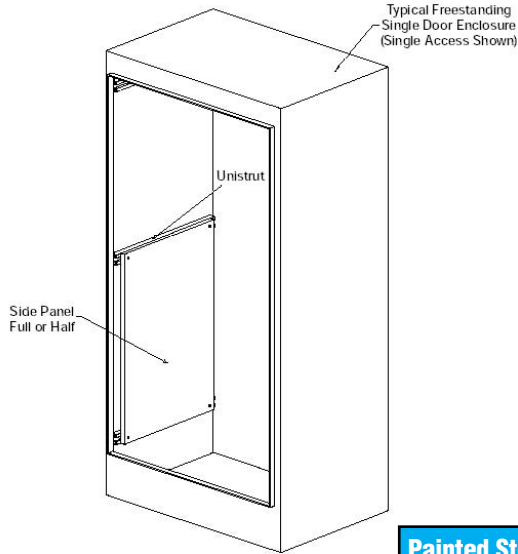

WA-F1/F2 Panels for Two-door Freestanding Enclosures

Description

- Panels for two-door single-access and two-door dual-access, freestanding NEMA 12 enclosures
- Manufactured of 10 gauge steel and can be positioned anywhere along horizontal depth-wise mounting channels
- Half-height panels can be located in the upper or lower portion of the enclosure
- Mounting hardware is furnished with each panel
- Painted steel subpanels are painted white polyester powder over phosphatized surfaces
- Galvanized subpanels have a conductive finish (no paint)

Notes: Dimensions in inches [millimeters].
Suffix F1 = full panel, F2 = half panel

Dimensions

in [mm]

IMPORTANT NOTE: CENTER PANEL SUPPORT IS SUPPLIED WITH A REGULAR TWO-DOOR ENCLOSURE PANEL. THIS SUPPORT IS USED ONLY AS A BRACE. IT IS NOT INTENDED TO BE USED AS A SUPPORT FOR SINGLE-DOOR SUBPANELS, RELAY RACKS, ETC. USE WA_FSCPS PANEL SUPPORTS FOR THIS PURPOSE.

See our website: www.AutomationDirect.com for complete engineering drawings.

WA-SMP Series Side-Mount Panels for Freestanding Enclosures

Description

- Panels for freestanding NEMA 4 and freestanding NEMA 12 enclosures
- Panels are fabricated from 12 gauge steel
- They provide extra mounting space on the sides of the enclosure
- Mounting hardware is furnished with each panel
- Painted steel subpanels are painted white polyester powder over phosphatized surfaces
- Galvanized subpanels have a conductive finish (no paint)
- Panels attach securely to mounting channels