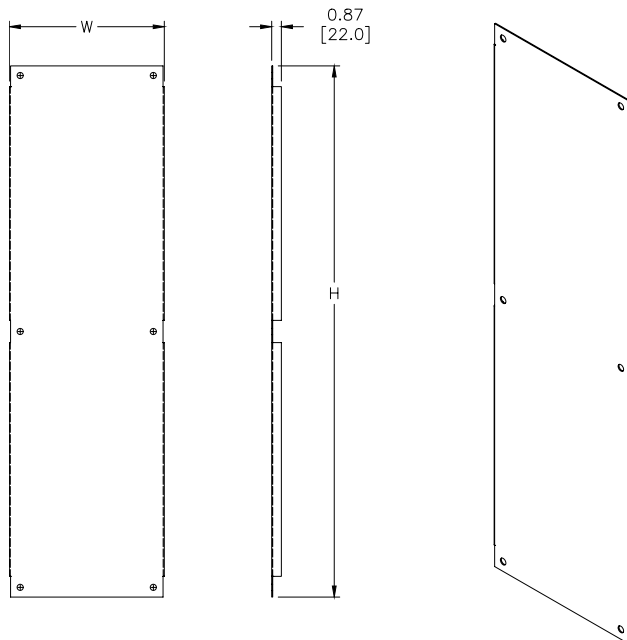

Enclosure Shipping Schedule

1 - 7 days	1 -10 days
------------	------------

Color indicates shipping lead time in business days.

Painted Steel	Price	Galvanized	Price	Panel Size AxB
WA60SMP14	\$133.00	WA60SMP14G	\$133.00	48.00 x 14.00 [1219 x 356]
WA72SMP14	\$151.00	WA72SMP14G	\$151.00	60.00 x 14.00 [1524 x 356]
WA72SMP20	\$185.00	WA72SMP20G	\$185.00	60.00 x 20.00 [1524 x 508]
WA90SMP14	\$217.00	WA90SMP14G	\$217.00	78.00 x 14.00 [1981 x 356]
WA90SMP20	\$227.00	WA90SMP20G	\$227.00	78.00 x 20.00 [1981 x 508]

Note: Dimensions in inches (millimeters)

Dimensions

in [mm]

See our website: www.AutomationDirect.com for complete engineering drawings.

Enclosure Accessories - Panel Mounting

JIC and NEMA Swing-Out Panel Kits