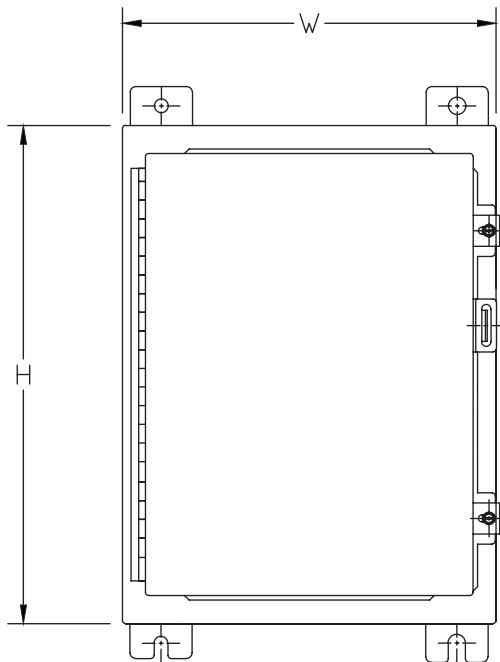

Notes: Subpanels must be ordered separately.

Dimensions in inches [millimeters].

Letters in table correspond to letters on dimensional drawings.

NEMA 12 and 13 Single-Door Wall-Mount

Dimensions

NOTES:

1. THE NUMBER OF DOOR CLAMPS IS DEPENDANT ON THE SIZE OF THE ENCLOSURE.

Notes: Dimensions in inches [millimeters].

Letters in table correspond to letters on dimensional drawing.

Disconnect enclosures will be up to 2 inches [51mm] wider than width dimensions in this table.