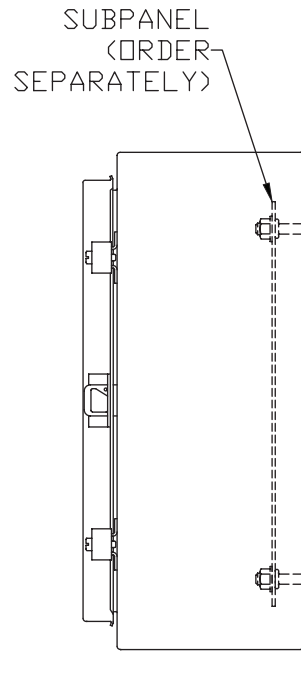

Notes: Subpanels must be ordered separately.

Dimensions in inches [millimeters].

Letters in table correspond to letters on dimensional drawings.

NEMA 12 and 13 Single-Door Wall-Mount

Dimensions

NOTES:

1. THE NUMBER OF DOOR CLAMPS IS DEPENDANT ON THE SIZE OF THE ENCLOSURE.

Notes: Dimensions in inches [millimeters].

Letters in table correspond to letters on dimensional drawing.

Disconnect enclosures will be up to 2 inches [51mm] wider than width dimensions in this table.