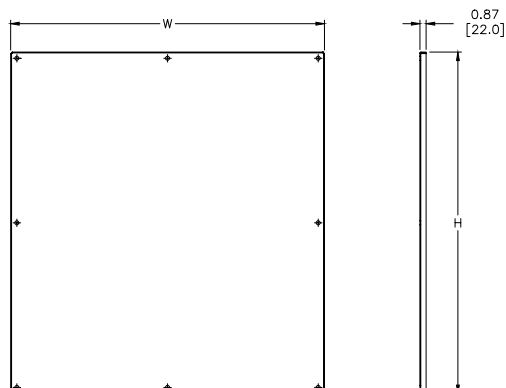

WA-F1/F2 Panels for Single-Door Freestanding Enclosures

Description

- Panels for single-door single-access and single-door dual-access, freestanding NEMA 12, and freestanding NEMA 4 enclosures
- Can be positioned anywhere along horizontal depth-wise mounting channels
- Half-height panels can be located in the upper or lower portion of the enclosure
- Mounting hardware is furnished with each panel
- Painted steel subpanels are painted white polyester powder over phosphatized surfaces
- Galvanized subpanels have a conductive finish (no paint)
- May be used in two-door enclosures along with other freestanding accessories

Painted Steel	Price	Galvanized	Price	Steel Gauge	Panel Size AxB	Subpanel Type
WA60P24F1	$223.00	WA60P24F1G	$223.00	12	48.00 x 20.00 [1219 x 508]	Full
WA60P24F2	$149.00	WA60P24F2G	$149.00	10	24.88 x 20.00 [632 x 508]	Half
WA60P36F1	$288.00	WA60P36F1G	$288.00	12	48.00 x 32.00 [1219 x 813]	Full
WA60P36F2	$181.00	WA60P36F2G	$181.00	12	24.88 x 32.00 [632 x 813]	Half
WA72P24F1	$249.00	WA72P24F1G	$249.00	12	60.00 x 20.00 [1524 x 508]	Full
WA72P24F2	$160.00	WA72P24F2G	$160.00	12	30.88 x 20.00 [784 x 508]	Half
WA72P30F1	$290.00	WA72P30F1G	$290.00	12	60.00 x 26.00 [1524 x 660]	Full
WA72P30F2	$181.00	WA72P30F2G	$181.00	10	30.88 x 26.00 [784 x 660]	Half
WA72P36F1	$331.00	WA72P36F1G	$331.00	12	60.00 x 32.00 [1524 x 813]	Full
WA72P36F2	$202.00	WA72P36F2G	$202.00	12	30.88 x 32.00 [784 x 813]	Half
WA90P24F1	$290.00	WA90P24F1G	$290.00	12	78.00 x 20.00 [1981 x 508]	Full
WA90P24F2	$181.00	WA90P24F2G	$181.00	10	39.88 x 20.00 [1013 x 508]	Half
WA90P36F1	$389.00	WA90P36F1G	$389.00	12	78.00 x 32.00 [1981 x 813]	Full
WA90P36F2	$235.00	WA90P36F2G	$235.00	10	39.88 x 32.00 [1013 x 813]	Half