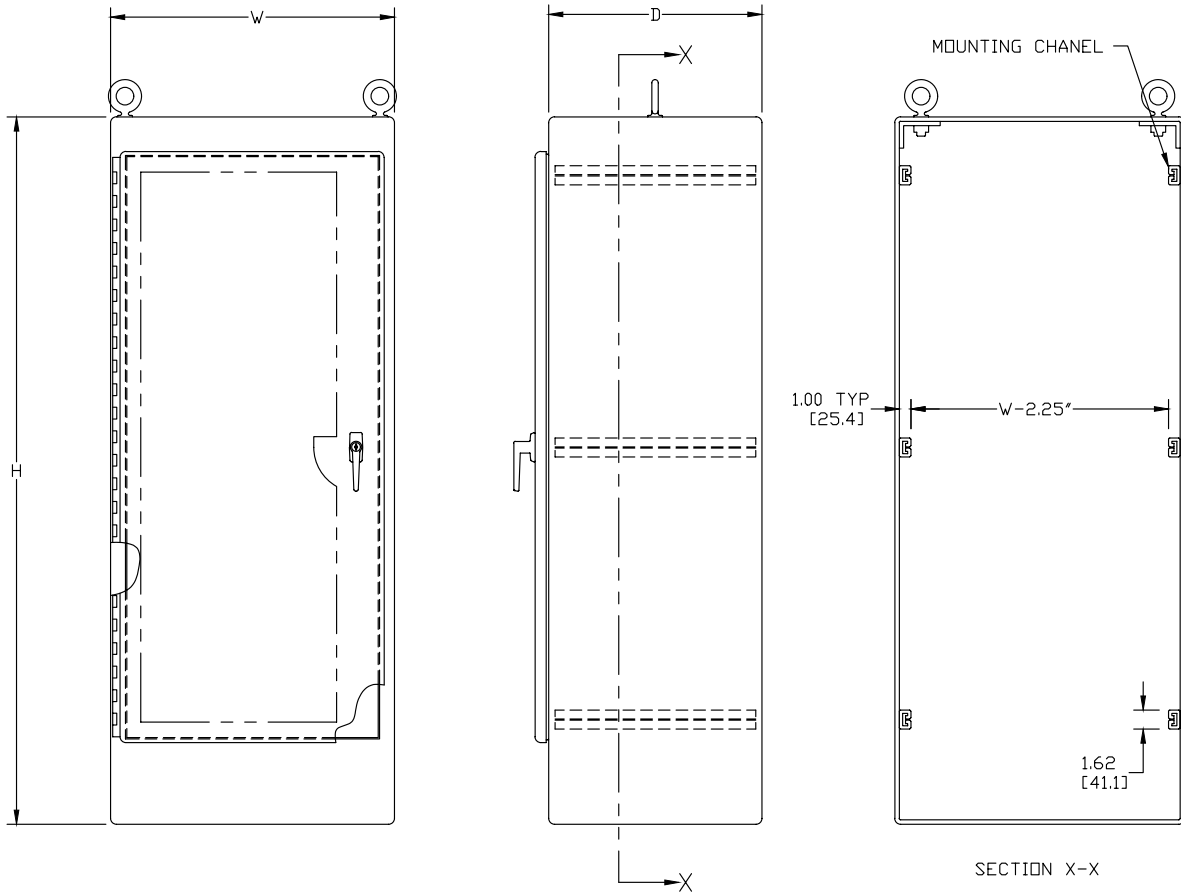

NEMA 12 Single-Door Freestanding

Dimensions

in [mm]

See our website: www.AutomationDirect.com for complete engineering drawings.