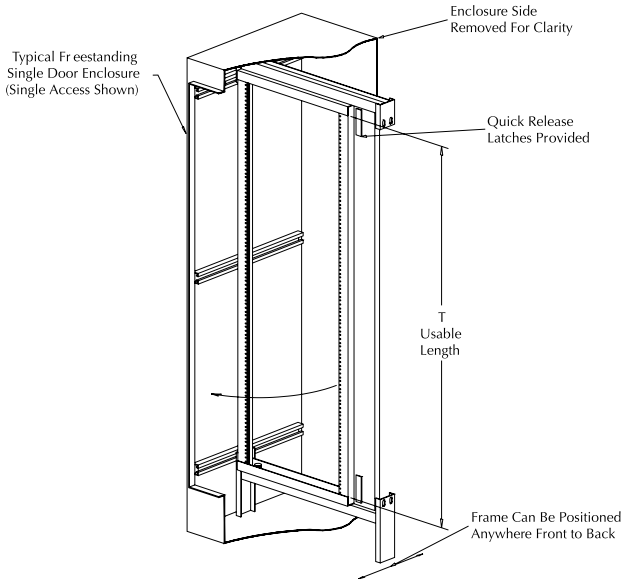

Notes: Dimensions in inches [millimeters].
 Note 1: If used in a two-door enclosure, a center panel support must be ordered.
 Note 2: Suffix F3 =full panel, F4 =half panel

Dimensions

in [mm]

See our website: www.AutomationDirect.com for complete engineering drawings.

Enclosure Accessories - Rack Mounting

Swing-Out Rack Mounting Frames For Freestanding Enclosures

Fabricated from 10-gauge steel, these swing-out rack mounting frames are available for mounting 19-inch rack-mounted equipment. Mounting holes are tapped with #10-32 threads spaced per E.I.A. standard.