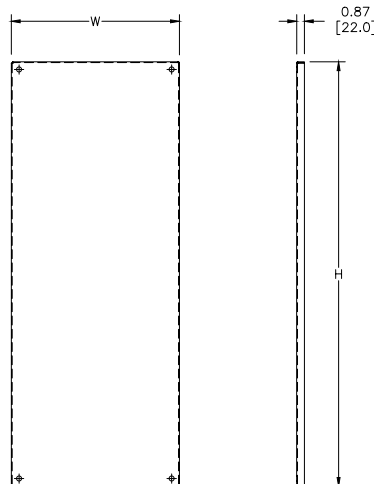

Enclosure Shipping Schedule				
Same day	1 - 7 days	1 - 10 days	1 - 15 days	1 - 20 days

Color indicates shipping lead time in business days.

Painted Steel	Price	Galvanized	Price	Panel Size AxB	Subpanel Type
WA60SP24F3	\$360.00	WA60SP24F3G	\$360.00	48.00 x 19.00 [1219 x 483]	Full
WA60SP24F4	\$253.00	WA60SP24F4G	\$253.00	24.88 x 19.00 [632 x 483]	Half
WA60SP36F3	\$444.00	WA60SP36F3G	\$444.00	48.00 x 31.00 [1219 x 787]	Full
WA60SP36F4	\$294.00	WA60SP36F4G	\$294.00	24.88 x 31.00 [632 x 787]	Half
WA72SP24F3	\$437.00	WA72SP24F3G	\$437.00	60.00 x 19.00 [1524 x 483]	Full
WA72SP24F4	\$296.00	WA72SP24F4G	\$296.00	30.88 x 19.00 [784 x 483]	Half
WA72SP30F3	\$506.00	WA72SP30F3G	\$506.00	60.00 x 25.00 [1524 x 635]	Full
WA72SP30F4	\$335.00	WA72SP30F4G	\$335.00	30.88 x 25.00 [784 x 635]	Half
WA72SP36F3	\$576.00	WA72SP36F3G	\$576.00	60.00 x 31.00 [1524 x 787]	Full
WA72SP36F4	\$373.00	WA72SP36F4G	\$373.00	30.88 x 31.00 [784 x 787]	Half
WA90SP36F3	\$684.00	WA90SP36F3G	\$684.00	78.00 x 31.00 [1981 x 787]	Full
WA90SP36F4	\$432.00	WA90SP36F4G	\$432.00	39.88 x 31.00 [1013 x 787]	Half

Notes: Dimensions in inches [millimeters].
 Note 1: If used in a two-door enclosure, a center panel support must be ordered.
 Note 2: Suffix F3 =full panel, F4 =half panel

Dimensions

in [mm]

See our website: www.AutomationDirect.com for complete engineering drawings.