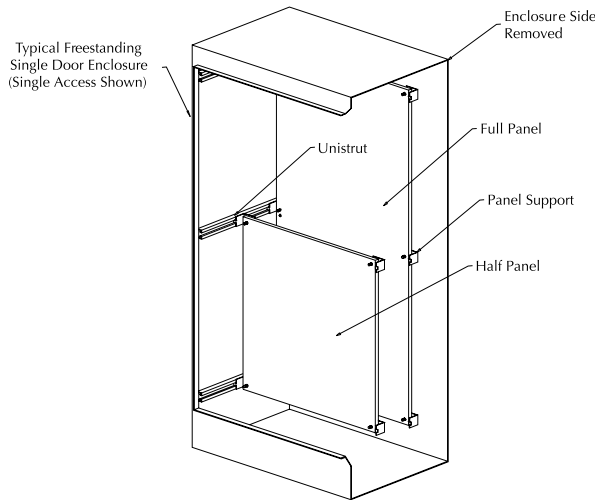

WA-F1/F2 Panels for Single-Door Freestanding Enclosures

Description

- Panels for single-door single-access and single-door dual-access, freestanding NEMA 12, and freestanding NEMA 4 enclosures
- Can be positioned anywhere along horizontal depth-wise mounting channels
- Half-height panels can be located in the upper or lower portion of the enclosure
- Mounting hardware is furnished with each panel
- Painted steel subpanels are painted white polyester powder over phosphatized surfaces
- Galvanized subpanels have a conductive finish (no paint)
- May be used in two-door enclosures along with other freestanding accessories

Painted Steel	Price	Galvanized	Price	Steel Gauge	Panel Size AxB	Subpanel Type
WA60P24F1	$223.00	WA60P24F1G	$223.00	12	48.00 x 20.00 [1219 x 508]	Full
WA60P24F2	$149.00	WA60P24F2G	$149.00	10	24.88 x 20.00 [632 x 508]	Half
WA60P36F1	$288.00	WA60P36F1G	$288.00	12	48.00 x 32.00 [1219 x 813]	Full
WA60P36F2	$181.00	WA60P36F2G	$181.00	12	24.88 x 32.00 [632 x 813]	Half
WA72P24F1	$249.00	WA72P24F1G	$249.00	12	60.00 x 20.00 [1524 x 508]	Full
WA72P24F2	$160.00	WA72P24F2G	$160.00	12	30.88 x 20.00 [784 x 508]	Half
WA72P30F1	$290.00	WA72P30F1G	$290.00	12	60.00 x 26.00 [1524 x 660]	Full
WA72P30F2	$181.00	WA72P30F2G	$181.00	10	30.88 x 26.00 [784 x 660]	Half
WA72P36F1	$331.00	WA72P36F1G	$331.00	12	60.00 x 32.00 [1524 x 813]	Full
WA72P36F2	$202.00	WA72P36F2G	$202.00	12	30.88 x 32.00 [784 x 813]	Half
WA90P24F1	$290.00	WA90P24F1G	$290.00	12	78.00 x 20.00 [1981 x 508]	Full
WA90P24F2	$181.00	WA90P24F2G	$181.00	10	39.88 x 20.00 [1013 x 508]	Half
WA90P36F1	$389.00	WA90P36F1G	$389.00	12	78.00 x 32.00 [1981 x 813]	Full
WA90P36F2	$235.00	WA90P36F2G	$235.00	10	39.88 x 32.00 [1013 x 813]	Half

Notes: Dimensions in inches [millimeters].
If used in a two-door enclosure, a center panel support must be ordered.
Suffix F1= full panel, F2 = half panel

Dimensions

in [mm]

Enclosure Shipping Schedule				
Same day	1 - 7 days	1 - 10 days	1 - 15 days	1 - 20 days

Color indicates shipping lead time in business days.

See our website: www.AutomationDirect.com for complete engineering drawings.