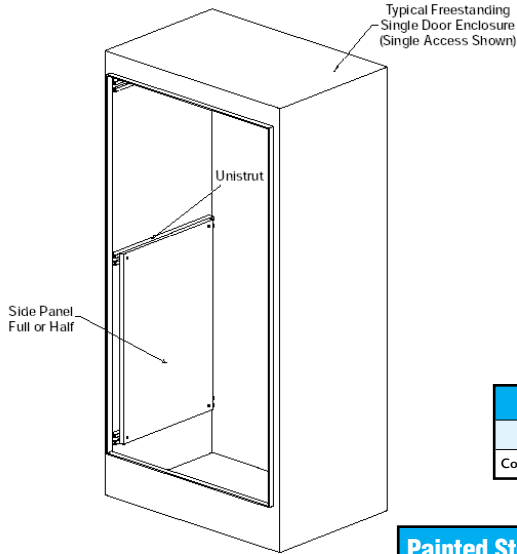

WA-F1/F2 Panels for Single-Door Freestanding Enclosures

Description

- Panels for single-door single-access and single-door dual-access, freestanding NEMA 12, and freestanding NEMA 4 enclosures
- Can be positioned anywhere along horizontal depth-wise mounting channels
- Half-height panels can be located in the upper or lower portion of the enclosure
- Mounting hardware is furnished with each panel
- Painted steel subpanels are painted white polyester powder over phosphatized surfaces
- Galvanized subpanels have a conductive finish (no paint)
- May be used in two-door enclosures along with other freestanding accessories

Notes: Dimensions in inches [millimeters].
If used in a two-door enclosure, a center panel support must be ordered.
Suffix F1= full panel, F2 = half panel

Dimensions

in [mm]

Enclosure Shipping Schedule				
Same day	1 - 7 days	1 - 10 days	1 - 15 days	1 - 20 days

Color indicates shipping lead time in business days.

See our website: www.AutomationDirect.com for complete engineering drawings.

WA-SMP Series Side-Mount Panels for Freestanding Enclosures

Description

- Panels for freestanding NEMA 4 and freestanding NEMA 12 enclosures
- Panels are fabricated from 12 gauge steel
- They provide extra mounting space on the sides of the enclosure
- Mounting hardware is furnished with each panel
- Painted steel subpanels are painted white polyester powder over phosphatized surfaces
- Galvanized subpanels have a conductive finish (no paint)
- Panels attach securely to mounting channels