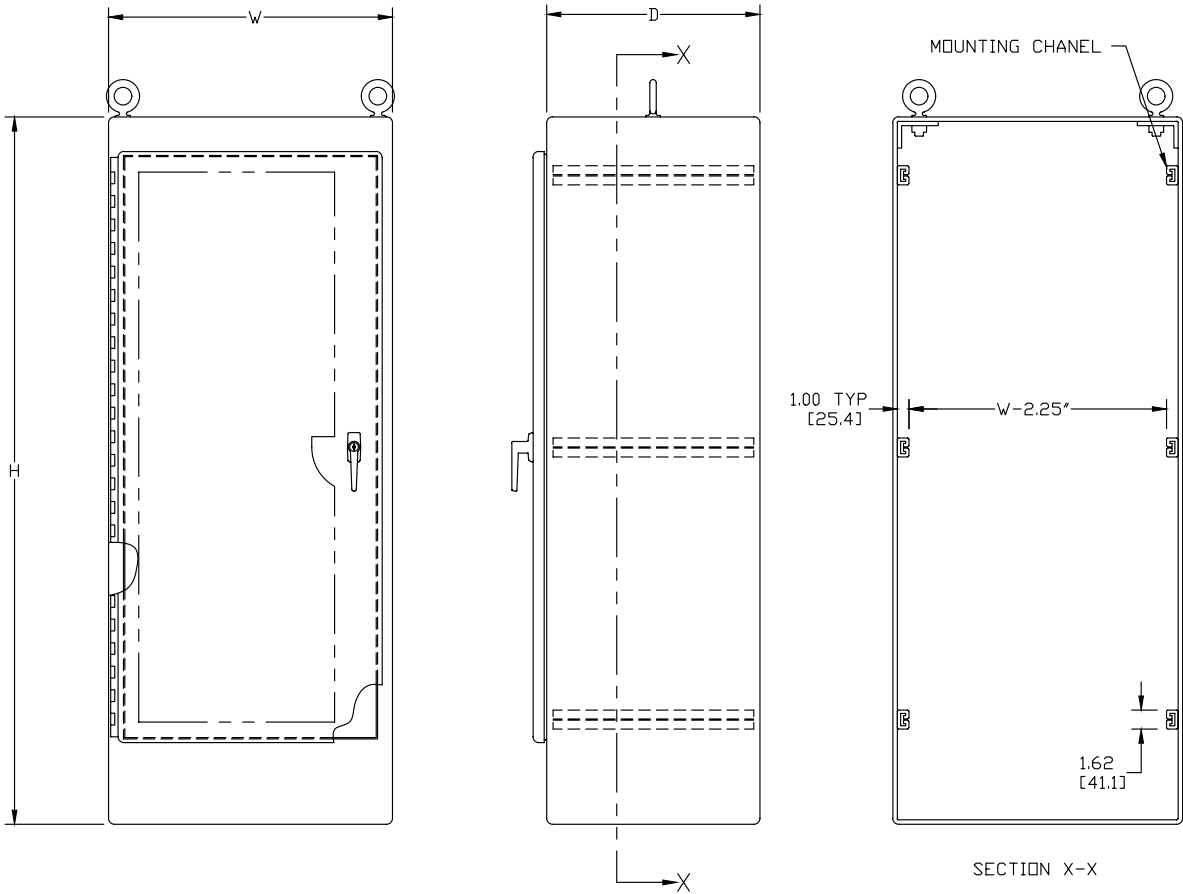

NEMA 12 Single-Door Freestanding

Dimensions

in [mm]

See our website: www.AutomationDirect.com for complete engineering drawings.