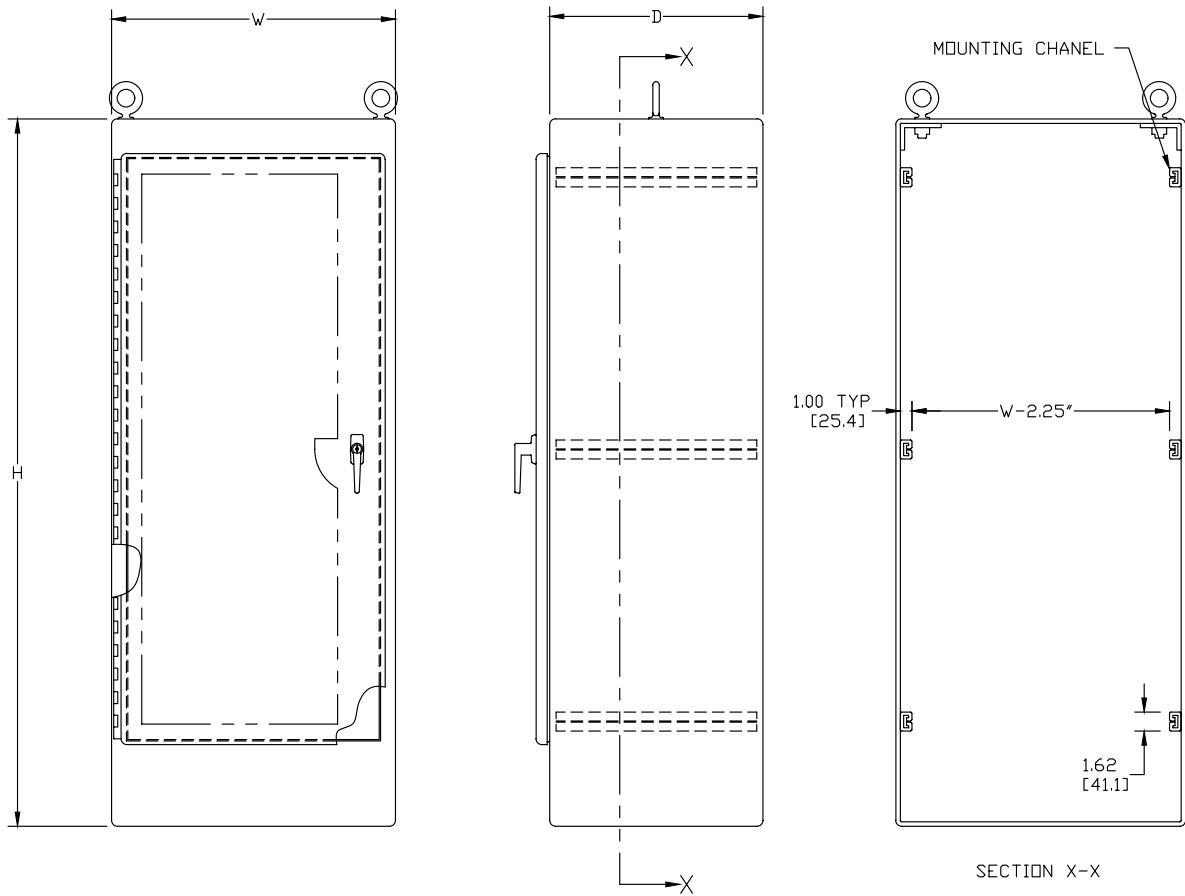

1 -10 days

Color indicates shipping lead time in business days.

NEMA 12 Single-Door Freestanding			
Part Number	Price	Body/ Door Steel Gauge	Enclosure Size HxWxD
WA602418FS	\$1,038.00	12/12	60.12x24.12x18.12 [1527x613x460]
WA603624FS	\$1,375.00	12/12	60.12x36.12x24.12 [1527x917x613]
WA722418FS	\$1,150.00	12/12	72.12x24.12x18.12 [1832x613x460]
WA722424FS	\$1,278.00	12/12	72.12x24.12x24.12 [1832x613x613]
WA723018FS	\$1,271.00	12/12	72.12x30.12x18.12 [1832x765x460]
WA723024FS	\$1,408.00	12/12	72.12x30.12x24.12 [1832x765x613]
WA723618FS	\$1,391.00	12/12	72.12x36.12x18.12 [1832x917x460]
WA723624FS	\$1,536.00	12/12	72.12x36.12x24.12 [1832x917x613]
WA723630FS	\$1,681.00	12/12	72.12x36.12x30.12 [1832x917x765]
WA723636FS	\$1,825.00	12/12	72.12x36.12x36.12 [1832x917x917]
WA902420FS	\$1,371.00	10/10	90.12x24.12x20.12 [2289x613x511]
WA903620FS	\$1,665.00	10/10	90.12x36.12x20.12 [2289x917x511]
WA903624FS	\$1,778.00	10/10	90.12x36.12x24.12 [2289x917x613]
WA903636FS	\$2,115.00	10/10	90.12x36.12x36.12 [2289x917x917]

Note: Subpanels must be ordered separately. Dimensions in inches [millimeters]; letters in table correspond to letters on dimensional drawings.

NEMA 12 Single-Door Freestanding

Dimensions

in [mm]

See our website: www.AutomationDirect.com for complete engineering drawings.