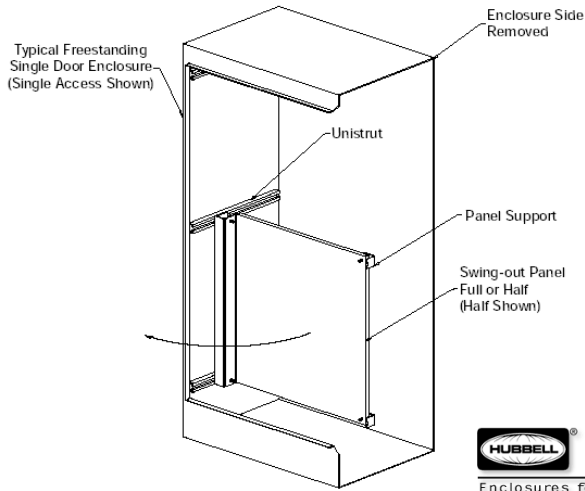

Note: Dimensions in inches (millimeters)

Dimensions

in [mm]

See our website: www.AutomationDirect.com for complete engineering drawings.

WASP-F3/F4 Series Accessory Swing-Out Panels For Freestanding Enclosures

Description

- Panels for freestanding NEMA 12 enclosures and freestanding NEMA 4 enclosures
- Full-height and half-height swing-out panels are available
- Half-height panels can be located in the upper or lower portion of the enclosure
- Mounting can be on either side of the enclosure
- Painted steel subpanels are painted white polyester powder over phosphatized surfaces
- Galvanized subpanels have a conductive finish (no paint)
- May be used in two-door enclosures along with other freestanding accessories
- Fabricated from 12 gauge steel
- Mounting hardware is furnished with each panel