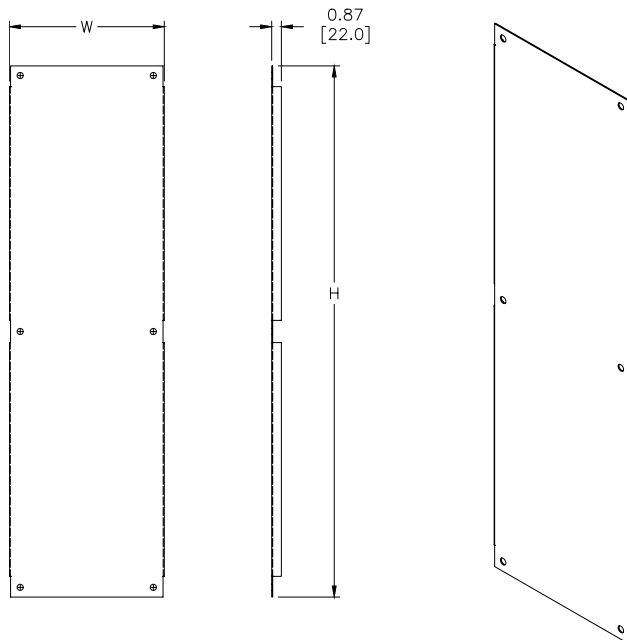

Enclosure Shipping Schedule				
Same day	1 - 7 days	1 - 10 days	1 - 15 days	1 - 20 days

Color indicates shipping lead time in business days.

Painted Steel	Price	Galvanized	Price	Panel Size AxB
WA60SMP14	\$135.00	WA60SMP14G	\$135.00	48.00 x 14.00 [1219 x 356]
WA72SMP14	\$153.00	WA72SMP14G	\$153.00	60.00 x 14.00 [1524 x 356]
WA72SMP20	\$188.00	WA72SMP20G	\$188.00	60.00 x 20.00 [1524 x 508]
WA90SMP14	\$220.00	WA90SMP14G	\$220.00	78.00 x 14.00 [1981 x 356]
WA90SMP20	\$231.00	WA90SMP20G	\$231.00	78.00 x 20.00 [1981 x 508]

Note: Dimensions in inches (millimeters)

Dimensions

in [mm]

See our website: www.AutomationDirect.com for complete engineering drawings.

WASP-F3/F4 Series Accessory Swing-Out Panels For Freestanding Enclosures