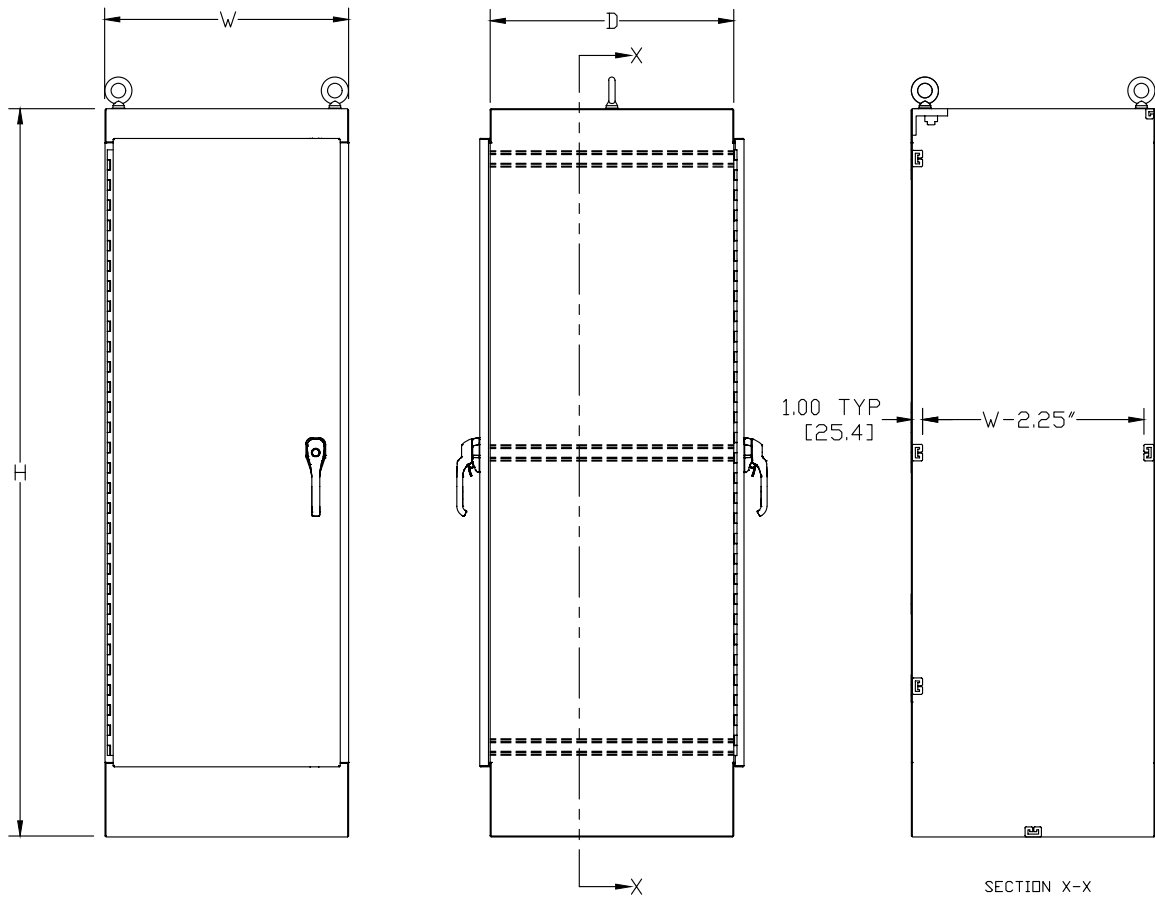

1 -10 days

Color indicates shipping lead time in business days.

NEMA 12 Single-Door Dual-Access Freestanding			
Part Number	Price	Body/Door Steel Gauge	Enclosure Size HxWxD
WA722424FSDA	\$1,509.00	12/12	72.12x24.12x24.25 [1832x613x616]
WA722430FSDA	\$1,660.00	12/12	72.12x24.12x30.25 [1832x613x768]
WA722436FSDA	\$1,812.00	12/12	72.12x24.12x36.25 [1832x613x921]
WA723024FSDA	\$1,660.00	12/12	72.12x30.12x24.25 [1832x765x616]
WA723624FSDA	\$1,812.00	12/12	72.12x36.12x24.25 [1832x917x616]
WA723636FSDA	\$2,154.00	12/12	72.12x36.12x36.25 [1832x917x921]
WA903624FSDA	\$2,097.00	12/10	90.12x36.12x24.25 [2289x917x616]
WA903636FSDA	\$2,496.00	12/10	90.12x36.12x36.25 [2289x917x921]

Note: Subpanels must be ordered separately. Dimensions in inches (millimeters); letters in table correspond to letters on dimensional drawings.

NEMA 12 Single-Door Dual-Access Freestanding

Dimensions

in [mm]