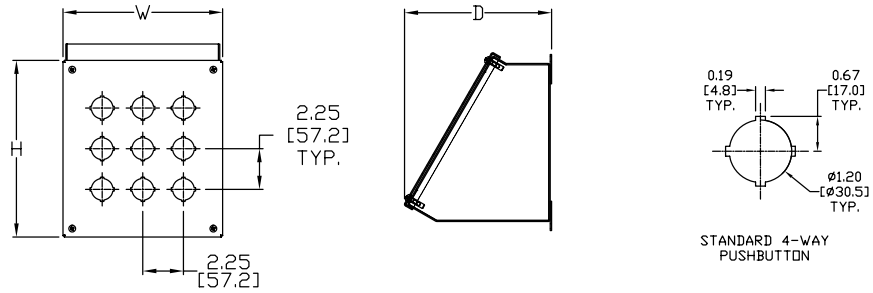

Color indicates shipping lead time in business days.

30mm Pushbutton NEMA 12 and 13 Operator Console			
Part Number	Price	# Holes	Enclosure Size HxWxD
WPBA1	\$74.00	1	3.77 x 3.59 x 4.88 [96 x 91 x 124]
WPBA2	\$86.00	2	3.77 x 5.84 x 4.88 [96 x 148 x 124]
WPBA3	\$98.00	3	3.77 x 8.09 x 4.88 [96 x 205 x 124]
WPBA4	\$110.00	4	3.77 x 10.34 x 4.88 [96 x 263 x 124]
WPBA4S	\$124.00	4	7.52 x 6.59 x 6.76 [191 x 167 x 172]
WPBA6	\$143.00	6	7.52 x 8.84 x 6.76 [191 x 225 x 172]
WPBA8	\$163.00	8	7.52 x 11.09 x 6.76 [191 x 282 x 172]
WPBA9	\$170.00	9	9.77 x 8.84 x 7.88 [248 x 225 x 200]
WPBA10	\$180.00	10	7.52 x 13.34 x 6.76 [191 x 339 x 172]
WPBA12	\$197.00	12	7.52 x 15.59 x 6.76 [191 x 396 x 172]
WPBA12S	\$189.00	12	12.02 x 8.84 x 9.01 [305 x 225 x 229]
WPBA16	\$211.00	16	7.52 x 20.09 x 6.76 [191 x 510 x 172]
WPBA16S	\$244.00	16	12.02 x 11.09 x 9.01 [305 x 282 x 229]
WPBA20	\$243.00	20	12.02 x 13.34 x 9.01 [305 x 339 x 229]
WPBA25	\$276.00	25	14.27 x 13.34 x 10.13 [362 x 339 x 257]
WPBA30	\$302.00	30	14.27 x 15.59 x 10.13 [362 x 396 x 257]

Note: Dimensions in inches [millimeters].

30mm Pushbutton NEMA 12 and 13 Operator Consolelet

Dimensions

in [mm]

WPBA HOLE ARRANGEMENTS

See our website: www.AutomationDirect.com for complete engineering drawings.