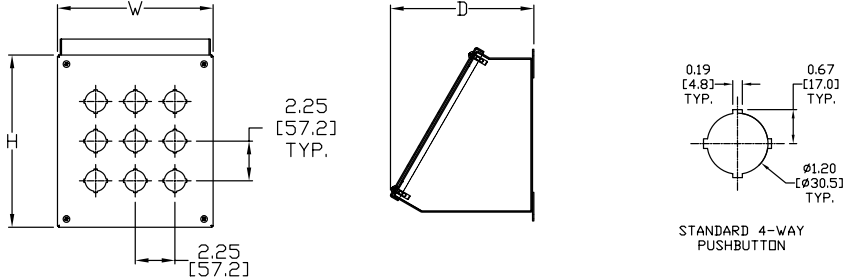

## Listings

- UL 508, Types 12 & 13 [UL File E64791]
- CSA Certified, Types 12 & 13 [CSA File LL66078]
- NEMA/EEMAC Types 12 & 13

30mm Pushbutton NEMA 12 and 13 Operator Consolet			
Part Number	Price	# Holes	Enclosure Size HxWxD
WPBA1	\$66.00	1	3.77 x 3.59 x 4.88 [96 x 91 x 124]
WPBA2	\$80.00	2	3.77 x 5.84 x 4.88 [96 x 148 x 124]
WPBA3	\$91.00	3	3.77 x 8.09 x 4.88 [96 x 205 x 124]
WPBA4	\$102.00	4	3.77 x 10.34 x 4.88 [96 x 263 x 124]
WPBA4S	\$115.00	4	7.52 x 6.59 x 6.76 [191 x 167 x 172]
WPBA6	\$133.00	6	7.52 x 8.84 x 6.76 [191 x 225 x 172]
WPBA8	\$151.00	8	7.52 x 11.09 x 6.76 [191 x 282 x 172]
WPBA9	\$158.00	9	9.77 x 8.84 x 7.88 [248 x 225 x 200]
WPBA10	\$161.00	10	7.52 x 13.34 x 6.76 [191 x 339 x 172]
WPBA12	\$176.00	12	7.52 x 15.59 x 6.76 [191 x 396 x 172]
WPBA12S	\$169.00	12	12.02 x 8.84 x 9.01 [305 x 225 x 229]
WPBA16	\$206.00	16	7.52 x 20.09 x 6.76 [191 x 510 x 172]
WPBA16S	\$218.00	16	12.02 x 11.09 x 9.01 [305 x 282 x 229]
WPBA20	\$226.00	20	12.02 x 13.34 x 9.01 [305 x 339 x 229]
WPBA25	\$257.00	25	14.27 x 13.34 x 10.13 [362 x 339 x 257]
WPBA30	\$281.00	30	14.27 x 15.59 x 10.13 [362 x 396 x 257]

**Notes:** Dimensions in inches (millimeters).  
Letters in table correspond to letters on dimensional drawings.

Enclosure Shipping Schedule
1 - 7 days
Color indicates shipping lead time in business

## Dimensions