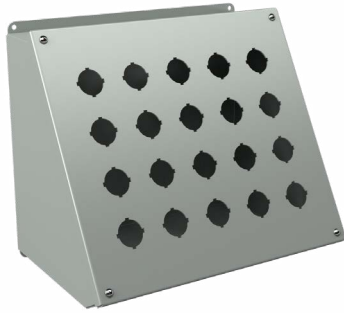

# 30mm Pushbutton NEMA 12 and 13 Operator Consolet

## Applications

Designed for use where slanted control surfaces are wanted. Enclosures may be mounted in a variety of ways to meet specific requirements. Receives standard 30mm oil-tight pushbuttons, switches and pilot lights. Provides protection from dirt, dust, oil and water.

## Construction

- Fabricated from 14 gauge steel
- Closed cell oil- resistant neoprene gasket
- Continuously welded seams ground smooth
- External mounting feet, top and bottom of enclosure
- Captivated cover screws thread into sealed wells
- Standard "4-way" pushbutton holes accept all brands of oil-tight pushbuttons, switches and pilot lights
- Enclosures with 2 or more rows of holes have internal detachable hinges to hold cover open during wiring, yet permit quick removal
- Grounding provisions provided

## Finish

- ANSI 61 gray polyester powder inside and out over phosphatized surfaces