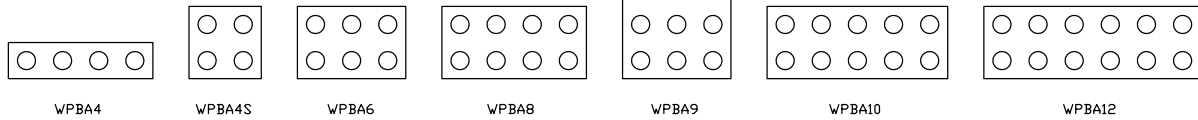

Color indicates shipping lead time in business days.

30mm Pushbutton NEMA 12 and 13 Operator Console			
Part Number	Price	# Holes	Enclosure Size HxWxD
WPBA1	\$74.00	1	3.77 x 3.59 x 4.88 [96 x 91 x 124]
WPBA2	\$86.00	2	3.77 x 5.84 x 4.88 [96 x 148 x 124]
WPBA3	\$98.00	3	3.77 x 8.09 x 4.88 [96 x 205 x 124]
WPBA4	\$110.00	4	3.77 x 10.34 x 4.88 [96 x 263 x 124]
WPBA4S	\$124.00	4	7.52 x 6.59 x 6.76 [191 x 167 x 172]
WPBA6	\$143.00	6	7.52 x 8.84 x 6.76 [191 x 225 x 172]
WPBA8	\$163.00	8	7.52 x 11.09 x 6.76 [191 x 282 x 172]
WPBA9	\$170.00	9	9.77 x 8.84 x 7.88 [248 x 225 x 200]
WPBA10	\$180.00	10	7.52 x 13.34 x 6.76 [191 x 339 x 172]
WPBA12	\$197.00	12	7.52 x 15.59 x 6.76 [191 x 396 x 172]
WPBA12S	\$189.00	12	12.02 x 8.84 x 9.01 [305 x 225 x 229]
WPBA16	\$211.00	16	7.52 x 20.09 x 6.76 [191 x 510 x 172]
WPBA16S	\$244.00	16	12.02 x 11.09 x 9.01 [305 x 282 x 229]
WPBA20	\$243.00	20	12.02 x 13.34 x 9.01 [305 x 339 x 229]
WPBA25	\$276.00	25	14.27 x 13.34 x 10.13 [362 x 339 x 257]
WPBA30	\$302.00	30	14.27 x 15.59 x 10.13 [362 x 396 x 257]

Note: Dimensions in inches [millimeters].

30mm Pushbutton NEMA 12 and 13 Operator Consolelet

Dimensions

in [mm]

WPBA HOLE ARRANGEMENTS

See our website: www.AutomationDirect.com for complete engineering drawings.