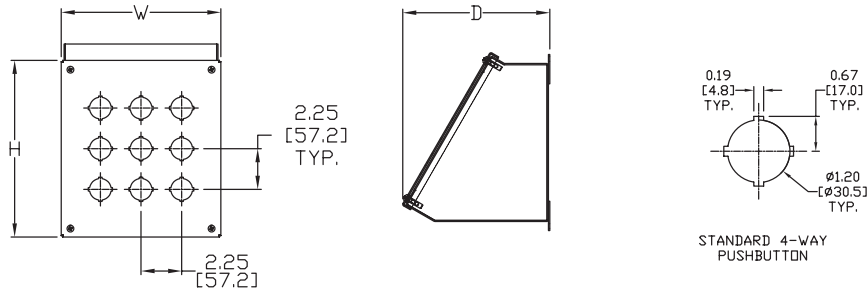

Color indicates shipping lead time in business days.

30mm Pushbutton NEMA 12 and 13 Operator Consolelet

Part Number	Price	# Holes	Enclosure Size HxWxD
WPBA1	\$89.00	1	3.77 x 3.59 x 4.88 [96 x 91 x 124]
WPBA2	\$103.00	2	3.77 x 5.84 x 4.88 [96 x 148 x 124]
WPBA3	\$118.00	3	3.77 x 8.09 x 4.88 [96 x 205 x 124]
WPBA4	\$132.00	4	3.77 x 10.34 x 4.88 [96 x 263 x 124]
WPBA4S	\$149.00	4	7.52 x 6.59 x 6.76 [191 x 167 x 172]
WPBA6	\$172.00	6	7.52 x 8.84 x 6.76 [191 x 225 x 172]
WPBA8	\$195.00	8	7.52 x 11.09 x 6.76 [191 x 282 x 172]
WPBA9	\$204.00	9	9.77 x 8.84 x 7.88 [248 x 225 x 200]
WPBA10	\$216.00	10	7.52 x 13.34 x 6.76 [191 x 339 x 172]
WPBA12	\$236.00	12	7.52 x 15.59 x 6.76 [191 x 396 x 172]
WPBA12S	\$227.00	12	12.02 x 8.84 x 9.01 [305 x 225 x 229]
WPBA16	\$253.00	16	7.52 x 20.09 x 6.76 [191 x 510 x 172]
WPBA16S	\$293.00	16	12.02 x 11.09 x 9.01 [305 x 282 x 229]
WPBA20	\$292.00	20	12.02 x 13.34 x 9.01 [305 x 339 x 229]
WPBA25	\$332.00	25	14.27 x 13.34 x 10.13 [362 x 339 x 257]
WPBA30	\$362.00	30	14.27 x 15.59 x 10.13 [362 x 396 x 257]

Note: Dimensions in inches [millimeters].

30mm Pushbutton NEMA 12 and 13 Operator Consolelet

Dimensions

WPBA HOLE ARRANGEMENTS