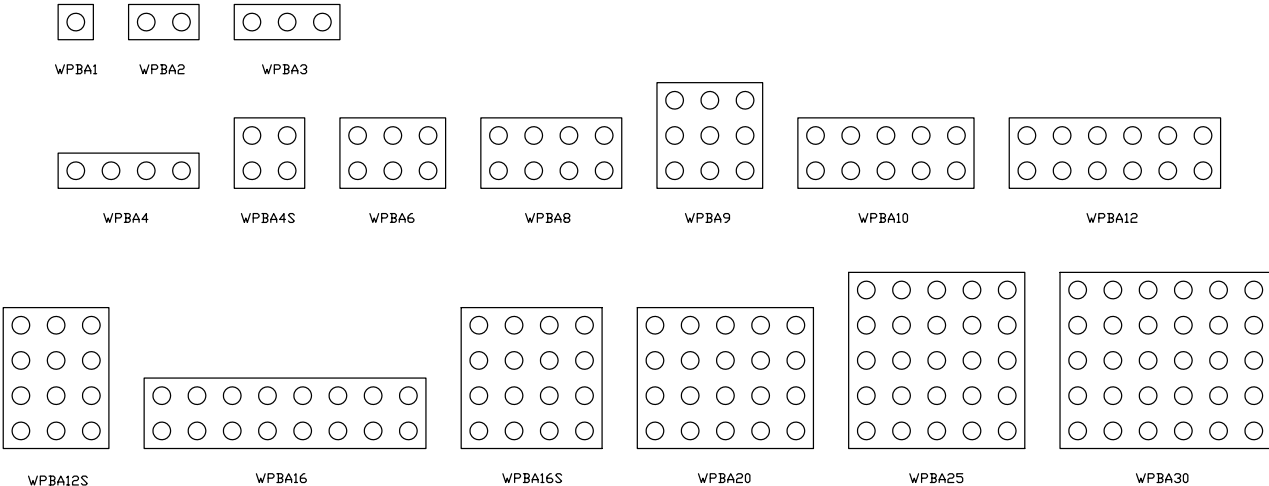

WPBA HOLE ARRANGEMENTS

See our website: www.AutomationDirect.com for complete engineering drawings.