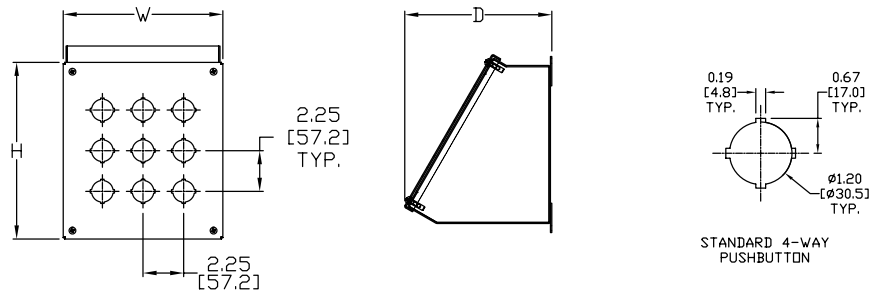

Color indicates shipping lead time in business days.

30mm Pushbutton NEMA 12 and 13 Operator Consolelet

Part Number	Price	# Holes	Enclosure Size HxWxD
WPBA1	\$101.00	1	3.77 x 3.59 x 4.88 [96 x 91 x 124]
WPBA2	\$118.00	2	3.77 x 5.84 x 4.88 [96 x 148 x 124]
WPBA3	\$134.00	3	3.77 x 8.09 x 4.88 [96 x 205 x 124]
WPBA4	\$151.00	4	3.77 x 10.34 x 4.88 [96 x 263 x 124]
WPBA4S	\$169.00	4	7.52 x 6.59 x 6.76 [191 x 167 x 172]
WPBA6	\$196.00	6	7.52 x 8.84 x 6.76 [191 x 225 x 172]
WPBA8	\$222.00	8	7.52 x 11.09 x 6.76 [191 x 282 x 172]
WPBA9	\$232.00	9	9.77 x 8.84 x 7.88 [248 x 225 x 200]
WPBA10	\$246.00	10	7.52 x 13.34 x 6.76 [191 x 339 x 172]
WPBA12	\$269.00	12	7.52 x 15.59 x 6.76 [191 x 396 x 172]
WPBA12S	\$258.00	12	12.02 x 8.84 x 9.01 [305 x 225 x 229]
WPBA16	\$288.00	16	7.52 x 20.09 x 6.76 [191 x 510 x 172]
WPBA16S	\$333.00	16	12.02 x 11.09 x 9.01 [305 x 282 x 229]
WPBA20	\$332.00	20	12.02 x 13.34 x 9.01 [305 x 339 x 229]
WPBA25	\$378.00	25	14.27 x 13.34 x 10.13 [362 x 339 x 257]
WPBA30	\$412.00	30	14.27 x 15.59 x 10.13 [362 x 396 x 257]

Note: Dimensions in inches [millimeters].

30mm Pushbutton NEMA 12 and 13 Operator Consolelet

Dimensions

WPBA HOLE ARRANGEMENTS