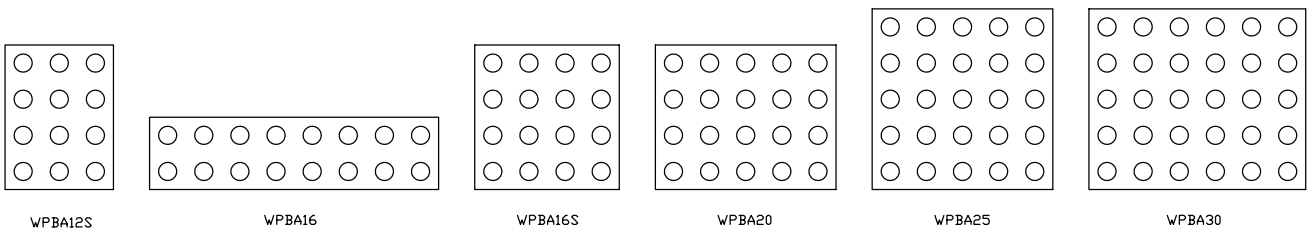

Color indicates shipping lead time in business days.

30mm Pushbutton NEMA 12 and 13 Operator Console			
Part Number	Price	# Holes	Enclosure Size HxWxD
WPBA1	\$74.00	1	3.77 x 3.59 x 4.88 [96 x 91 x 124]
WPBA2	\$86.00	2	3.77 x 5.84 x 4.88 [96 x 148 x 124]
WPBA3	\$98.00	3	3.77 x 8.09 x 4.88 [96 x 205 x 124]
WPBA4	\$110.00	4	3.77 x 10.34 x 4.88 [96 x 263 x 124]
WPBA4S	\$124.00	4	7.52 x 6.59 x 6.76 [191 x 167 x 172]
WPBA6	\$143.00	6	7.52 x 8.84 x 6.76 [191 x 225 x 172]
WPBA8	\$163.00	8	7.52 x 11.09 x 6.76 [191 x 282 x 172]
WPBA9	\$170.00	9	9.77 x 8.84 x 7.88 [248 x 225 x 200]
WPBA10	\$180.00	10	7.52 x 13.34 x 6.76 [191 x 339 x 172]
WPBA12	\$197.00	12	7.52 x 15.59 x 6.76 [191 x 396 x 172]
WPBA12S	\$189.00	12	12.02 x 8.84 x 9.01 [305 x 225 x 229]
WPBA16	\$211.00	16	7.52 x 20.09 x 6.76 [191 x 510 x 172]
WPBA16S	\$244.00	16	12.02 x 11.09 x 9.01 [305 x 282 x 229]
WPBA20	\$243.00	20	12.02 x 13.34 x 9.01 [305 x 339 x 229]
WPBA25	\$276.00	25	14.27 x 13.34 x 10.13 [362 x 339 x 257]
WPBA30	\$302.00	30	14.27 x 15.59 x 10.13 [362 x 396 x 257]

Note: Dimensions in inches [millimeters].

30mm Pushbutton NEMA 12 and 13 Operator Consolelet

Dimensions

in [mm]

WPBA HOLE ARRANGEMENTS

See our website: www.AutomationDirect.com for complete engineering drawings.