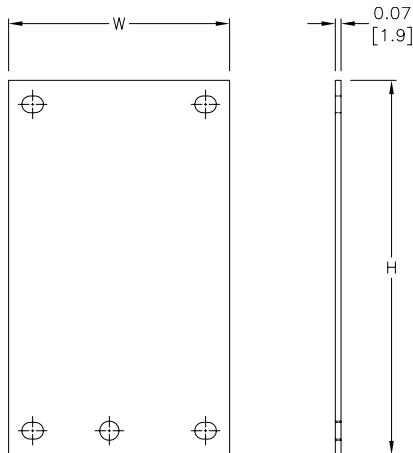

## Dimensions in [mm]

Subpanels for B and BN4 Enclosures							
Painted Steel	Price	304 Stainless Steel	Price	Galvanized	Price	Nominal Enclosure Size HxW	Subpanel Size AxB
P0604	\$3.00	P0604SS	\$11.00	P0604G	\$3.00	6 x 4	4.88 x 2.88 [124 x 73]
P0606	\$3.25	P0606SS	\$13.50	P0606G	\$3.25	6 x 6	4.88 x 4.88 [124 x 124]
P0806	\$4.00	P0806SS	\$16.00	P0806G	\$4.00	8 x 6	6.88 x 4.88 [175 x 124]
P0808	\$4.75	-		P0808G	\$4.75	8 x 8	6.88 x 6.88 [175 x 175]
P1008	\$5.50	P1008SS	\$23.00	P1008G	\$5.50	10 x 8	8.88 x 6.88 [226 x 175]
P1010	\$7.50	-		P1010G	\$7.50	10 x 10	8.88 x 8.88 [226 x 226]
P1206	\$6.00	-		P1206G	\$6.00	12 x 6	10.88 x 4.88 [276 x 124]
P1210	\$7.75	P1210SS	\$30.00	P1210G	\$7.75	12 x 10	10.88 x 8.88 [276 x 226]
P1212	\$9.25	P1212SS	\$38.00	P1212G	\$9.25	12 x 12	10.88 x 10.88 [276 x 276]
P1408	\$8.25	-		P1408G	\$8.25	14 x 8	12.88 x 6.88 [327 x 175]
P1412	\$10.00	P1412SS	\$43.50	P1412G	\$10.00	14 x 12	12.88 x 10.88 [327 x 276]
P1610	\$11.00	-		P1610G	\$11.00	16 x 10	14.88 x 8.88 [378 x 226]
P1614	\$12.00	P1614SS	\$57.00	P1614G	\$12.00	16 x 14	14.88 x 12.88 [378 x 327]

**Notes:** Dimensions in inches (millimeters).  
Letters in table correspond to letters on dimensional drawing.

Enclosure Shipping Schedule				
Same day	1 - 7 days	1 -10 days	1 - 15 days	1 - 20 days

Color indicates shipping lead time in business days.

## Dimensions

in [mm]

See our website: [www.AutomationDirect.com](http://www.AutomationDirect.com) for complete engineering drawings.