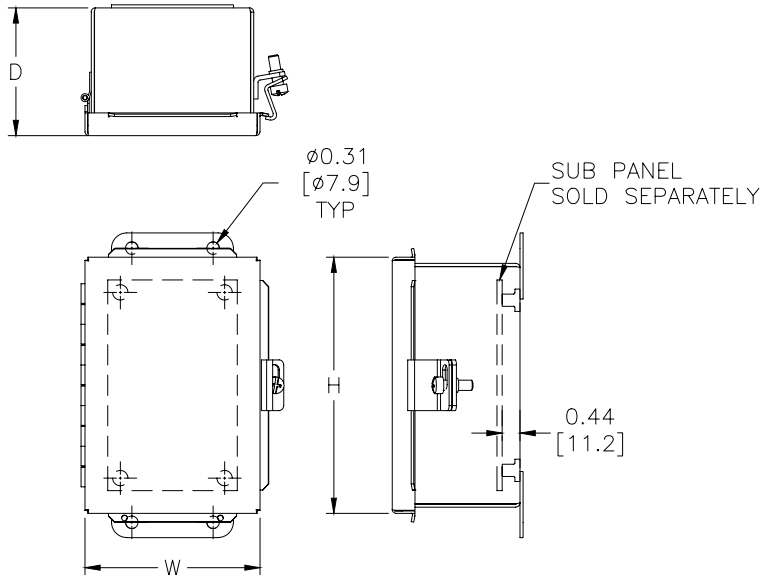

## Construction

- Bodies fabricated from 14 gauge steel
- Doors fabricated from 16 gauge steel
- Continuously welded seams ground smooth, less knockouts or holes
- Lids are sealed with closed cell oil resistant neoprene gasket
- External mounting plates, top and bottom of enclosure
- Weldnuts provided for mounting optional subpanels securely on models 6"x4" and larger
- External screw clamps are quick and easy to operate
- Standard continuous hinge
- Grounding provisions provided
- **Uses WAN12RA clamp**

## Dimensions in [mm]