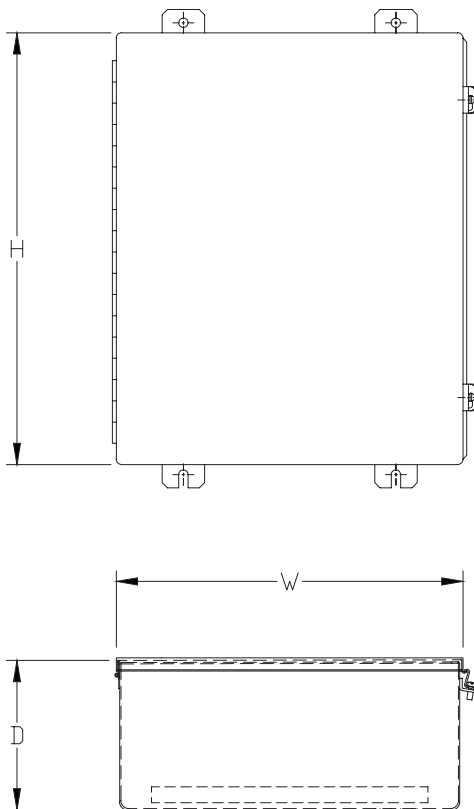

Dimensions

SUBPANEL
(ORDER
SEPARATELY)

NOTES:

1. IF H = 36" OR MORE, SCREW CLAMP QTY IS 3.

NEMA 12 and 13 Large Continuous Hinge Wall-Mount

Shipping Schedule

Same day 1 - 5 days 1 - 7 days 1 - 15 days 1 - 20 days

Notes: Dimensions in inches [millimeters].
 Letters in table correspond to letters on dimensional drawing.
 Disconnect enclosures will be up to 2 inches [51mm] wider than width dimensions in this table.