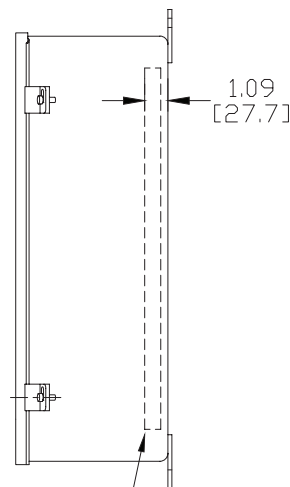

Dimensions

SUBPANEL
(ORDER
SEPARATELY)

NOTES:

1. IF H = 36" OR MORE, SCREW CLAMP QTY IS 3.

NEMA 12 and 13 Large Continuous Hinge Wall-Mount

Shipping Schedule

Same day 1 - 5 days 1 - 7 days 1 - 15 days 1 - 20 days

Notes: Dimensions in inches [millimeters].
 Letters in table correspond to letters on dimensional drawing.
 Disconnect enclosures will be up to 2 inches [51mm] wider than width dimensions in this table.