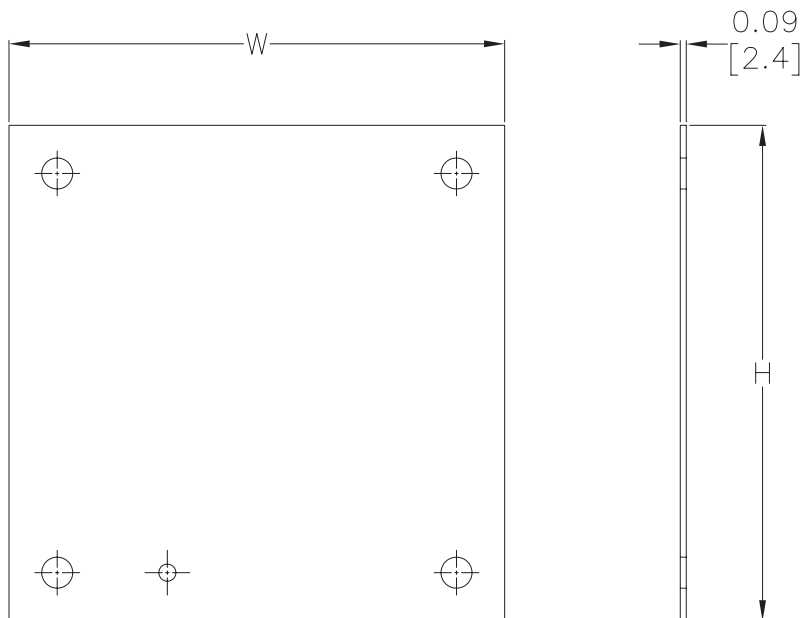

Dimensions

NOTE:
SUBPANELS LARGER THAN
20 X 20 HAVE (2) 0.31"
GROUND HOLES.

Note: Perforated panels have 0.13 in [3 mm] diameter holes at 0.25 in [6 mm] spacing.