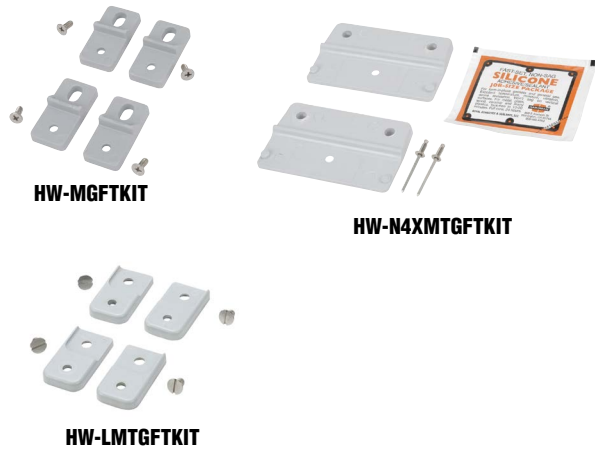

Enclosure Accessories - Mounting Feet and Casters

Mounting Feet for Premier, Slim Line, Classic, and In-Line Series Enclosures

Mounting Foot Kit	Price	Description	Wt. [oz]
HW-MGFTKIT	\$13.50	Hubbell-Wiegmann mounting feet kit, fiberglass-reinforced polyester, for use on Premier series non-metallic enclosures. Includes (4) mounting feet and mounting hardware.	1
HW-N4XMTGFTKIT	\$25.50	Hubbell-Wiegmann mounting feet kit, fiberglass-reinforced polyester, for use on Slim Line and In-line series non-metallic enclosures. Includes (2) mounting feet, mounting hardware and silicone adhesive/sealant. (Fits 4-inch wide HW-N4Xxxx, HW-N4XxPB and HW-N4XxPB-22 series enclosures only.)	1
HW-LMTGFTKIT	\$25.508.00	Hubbell-Wiegmann mounting feet kit, fiberglass-reinforced polyester, for use on Classic series non-metallic enclosures. Includes (4) mounting feet and mounting hardware.	1

Mounting Feet for Ultimate Series Enclosures

Mounting Feet	Price	Description	Wt. [lb]
N412MFK	\$17.25	Hubbell-Wiegmann mounting feet kit, plated finish. For use on NEMA 412 Ultimate series enclosures. Includes (4) mounting feet, mounting hardware and sealing washers.	4
N412MFKSS	\$48.00	Hubbell-Wiegmann mounting feet kit, 304 stainless steel. For use on NEMA 412 Ultimate series enclosures. Includes (4) mounting feet, mounting hardware and sealing washers.	4

Casters

Casters can be used on any enclosure to provide mobility. Caster kits include mounting plates designed to fit Hubbell-Wiegmann WC10 and WC12 consoles, but can be adapted to fit other enclosures.

Caster Kit	Price	Description	Wt. [lb]	Capacity [lb]
WC10C	\$173.00	Hubbell-Wiegmann caster kit, for WC10 consoles. Includes 4 zinc-plated steel casters (2 swivel, 2 stationary), 2 ANSI 61 gray mounting plates and hardware.	4	200
WC12C	\$173.00	Hubbell-Wiegmann caster kit, for WC12 consoles. Includes 4 zinc-plated steel casters (2 swivel, 2 stationary), 2 ANSI 61 gray mounting plates and hardware.	4	200