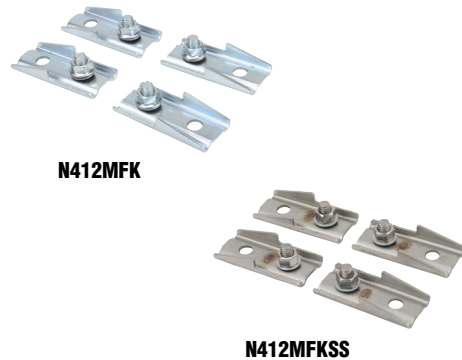

# Enclosure Accessories - Mounting Feet and Casters

## Mounting Feet for Premier, Slim Line, Classic, and In-Line Series Enclosures

Mounting Foot Kit	Price	Description	Wt. [oz]
<b>HW-MGFTKIT</b>	\$13.50	Hubbell-Wiegmann mounting feet kit, fiberglass-reinforced polyester, for use on Premier series non-metallic enclosures. Includes (4) mounting feet and mounting hardware.	1
<b>HW-N4XMTGFTKIT</b>	\$25.50	Hubbell-Wiegmann mounting feet kit, fiberglass-reinforced polyester, for use on Slim Line and In-line series non-metallic enclosures. Includes (2) mounting feet, mounting hardware and silicone adhesive/sealant. (Fits 4-inch wide HW-N4Xxxx, HW-N4XxPB and HW-N4XxPB-22 series enclosures only.)	1
<b>HW-LMTGFTKIT</b>	\$25.508.00	Hubbell-Wiegmann mounting feet kit, fiberglass-reinforced polyester, for use on Classic series non-metallic enclosures. Includes (4) mounting feet and mounting hardware.	1

## Mounting Feet for Ultimate Series Enclosures

Mounting Feet	Price	Description	Wt. [lb]
<b>N412MFK</b>	\$17.25	Hubbell-Wiegmann mounting feet kit, plated finish. For use on NEMA 412 Ultimate series enclosures. Includes (4) mounting feet, mounting hardware and sealing washers.	4
<b>N412MFKSS</b>	\$48.00	Hubbell-Wiegmann mounting feet kit, 304 stainless steel. For use on NEMA 412 Ultimate series enclosures. Includes (4) mounting feet, mounting hardware and sealing washers.	4