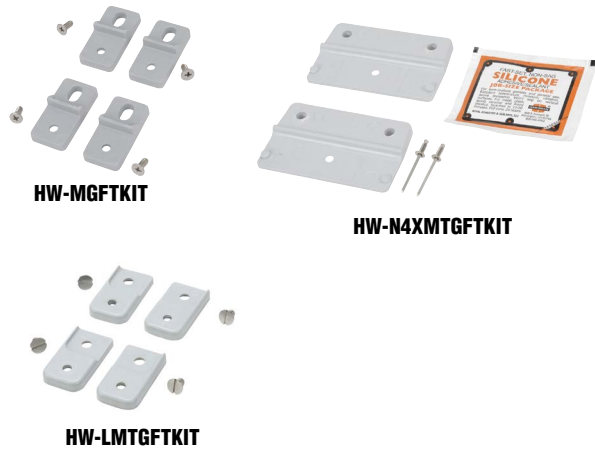

# Enclosure Accessories - Mounting Feet and Casters

## Mounting Feet for Premier, Slim Line, Classic, and In-Line Series Enclosures

Mounting Foot Kit	Price	Description	Wt. [oz]
<b>HW-MGFTKIT</b>	\$13.50	Hubbell-Wiegmann mounting feet kit, fiberglass-reinforced polyester, for use on Premier series non-metallic enclosures. Includes (4) mounting feet and mounting hardware.	1
<b>HW-N4XMTGFTKIT</b>	\$25.50	Hubbell-Wiegmann mounting feet kit, fiberglass-reinforced polyester, for use on Slim Line and In-line series non-metallic enclosures. Includes (2) mounting feet, mounting hardware and silicone adhesive/sealant. (Fits 4-inch wide HW-N4Xxxx, HW-N4XxPB and HW-N4XxPB-22 series enclosures only.)	1
<b>HW-LMTGFTKIT</b>	\$25.508.00	Hubbell-Wiegmann mounting feet kit, fiberglass-reinforced polyester, for use on Classic series non-metallic enclosures. Includes (4) mounting feet and mounting hardware.	1

## Mounting Feet for Ultimate Series Enclosures

Mounting Feet	Price	Description	Wt. [lb]
<b>N412MFK</b>	\$17.25	Hubbell-Wiegmann mounting feet kit, plated finish. For use on NEMA 412 Ultimate series enclosures. Includes (4) mounting feet, mounting hardware and sealing washers.	4
<b>N412MFKSS</b>	\$48.00	Hubbell-Wiegmann mounting feet kit, 304 stainless steel. For use on NEMA 412 Ultimate series enclosures. Includes (4) mounting feet, mounting hardware and sealing washers.	4

## Casters

Casters can be used on any enclosure to provide mobility. Caster kits include mounting plates designed to fit Hubbell-Wiegmann WC10 and WC12 consoles, but can be adapted to fit other enclosures.