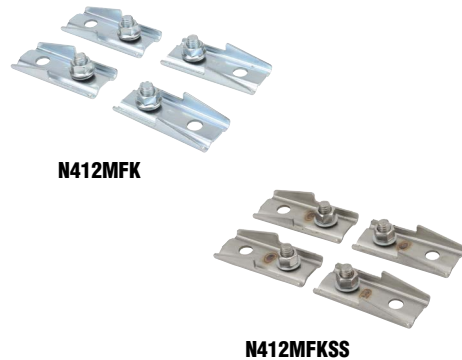

Enclosure Accessories - Mounting Feet and Casters

Mounting Feet for Premier, Slim Line, Classic, and In-Line Series Enclosures

Mounting Foot Kit	Price	Description	Wt. [oz]
HW-MGFTKIT	\$13.50	Hubbell-Wiegmann mounting feet kit, fiberglass-reinforced polyester, for use on Premier series non-metallic enclosures. Includes (4) mounting feet and mounting hardware.	1
HW-N4XMTGFTKIT	\$25.50	Hubbell-Wiegmann mounting feet kit, fiberglass-reinforced polyester, for use on Slim Line and In-line series non-metallic enclosures. Includes (2) mounting feet, mounting hardware and silicone adhesive/sealant. (Fits 4-inch wide HW-N4Xxxx, HW-N4XxPB and HW-N4XxPB-22 series enclosures only.)	1
HW-LMTGFTKIT	\$25.508.00	Hubbell-Wiegmann mounting feet kit, fiberglass-reinforced polyester, for use on Classic series non-metallic enclosures. Includes (4) mounting feet and mounting hardware.	1

Mounting Feet for Ultimate Series Enclosures

Mounting Feet	Price	Description	Wt. [lb]
N412MFK	\$17.25	Hubbell-Wiegmann mounting feet kit, plated finish. For use on NEMA 412 Ultimate series enclosures. Includes (4) mounting feet, mounting hardware and sealing washers.	4
N412MFKSS	\$48.00	Hubbell-Wiegmann mounting feet kit, 304 stainless steel. For use on NEMA 412 Ultimate series enclosures. Includes (4) mounting feet, mounting hardware and sealing washers.	4

Casters

Casters can be used on any enclosure to provide mobility. Caster kits include mounting plates designed to fit Hubbell-Wiegmann WC10 and WC12 consoles, but can be adapted to fit other enclosures.