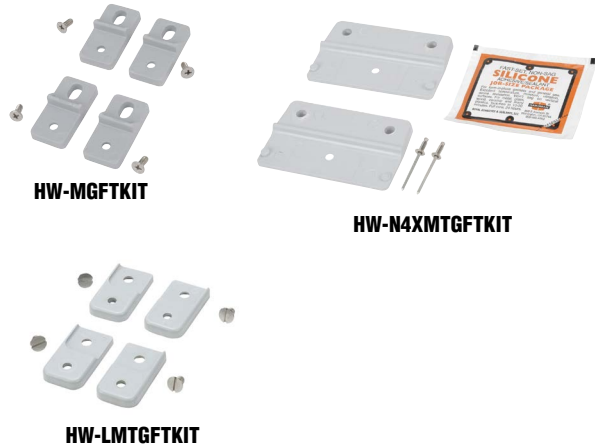

Enclosure Accessories - Mounting Feet and Casters

Mounting Feet for Premier, Slim Line, Classic, and In-Line Series Enclosures

Mounting Foot Kit	Price	Description	Wt. [oz]
HW-MGFTKIT	\$13.50	Hubbell-Wiegmann mounting feet kit, fiberglass-reinforced polyester, for use on Premier series non-metallic enclosures. Includes (4) mounting feet and mounting hardware.	1
HW-N4XMTGFTKIT	\$25.50	Hubbell-Wiegmann mounting feet kit, fiberglass-reinforced polyester, for use on Slim Line and In-line series non-metallic enclosures. Includes (2) mounting feet, mounting hardware and silicone adhesive/sealant. (Fits 4-inch wide HW-N4Xxxx, HW-N4XxPB and HW-N4XxPB-22 series enclosures only.)	1
HW-LMTGFTKIT	\$25.508.00	Hubbell-Wiegmann mounting feet kit, fiberglass-reinforced polyester, for use on Classic series non-metallic enclosures. Includes (4) mounting feet and mounting hardware.	1

Mounting Feet for Ultimate Series Enclosures

Mounting Feet	Price	Description	Wt. [lb]
N412MFK	\$17.25	Hubbell-Wiegmann mounting feet kit, plated finish. For use on NEMA 412 Ultimate series enclosures. Includes (4) mounting feet, mounting hardware and sealing washers.	4
N412MFKSS	\$48.00	Hubbell-Wiegmann mounting feet kit, 304 stainless steel. For use on NEMA 412 Ultimate series enclosures. Includes (4) mounting feet, mounting hardware and sealing washers.	4

Casters

Casters can be used on any enclosure to provide mobility. Caster kits include mounting plates designed to fit Hubbell-Wiegmann WC10 and WC12 consoles, but can be adapted to fit other enclosures.

Caster Kit	Price	Description	Wt. [lb]	Capacity [lb]
WC10C	\$173.00	Hubbell-Wiegmann caster kit, for WC10 consoles. Includes 4 zinc-plated steel casters (2 swivel, 2 stationary), 2 ANSI 61 gray mounting plates and hardware.	4	200
WC12C	\$173.00	Hubbell-Wiegmann caster kit, for WC12 consoles. Includes 4 zinc-plated steel casters (2 swivel, 2 stationary), 2 ANSI 61 gray mounting plates and hardware.	4	200