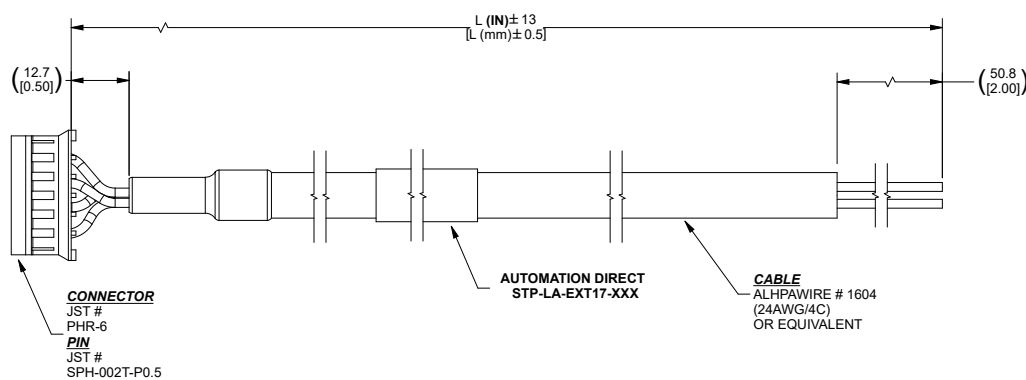

## SureStep® Linear Actuators Cables

Cables for SureStep Series Linear Actuators			
Part Number	Price	Description	Drawing
STP-LA-EXT17-006	\$23.00	SureStep extension cable, 6-pin (4-wire) connector to pigtail, 6ft cable length. For use with SureStep NEMA 17 STP-LE series linear actuators.	<a href="#">PDF</a>
STP-LA-EXT17-010	\$30.00	SureStep extension cable, 6-pin (4-wire) connector to pigtail, 10ft cable length. For use with SureStep NEMA 17 STP-LE series linear actuators.	<a href="#">PDF</a>
STP-LA-EXT17-020	\$49.00	SureStep extension cable, 6-pin (4-wire) connector to pigtail, 20ft cable length. For use with SureStep NEMA 17 STP-LE series linear actuators.	<a href="#">PDF</a>
STP-LA-EXT23-006	\$26.00	SureStep extension cable, 6-pin (4-wire) connector to pigtail, 6ft cable length. For use with SureStep NEMA 23 STP-LE series linear actuators.	<a href="#">PDF</a>
STP-LA-EXT23-010	\$34.00	SureStep extension cable, 6-pin (4-wire) connector to pigtail, 10ft cable length. For use with SureStep NEMA 23 STP-LE series linear actuators.	<a href="#">PDF</a>
STP-LA-EXT23-020	\$53.00	SureStep extension cable, 6-pin (4-wire) connector to pigtail, 20ft cable length. For use with SureStep NEMA 23 STP-LE series linear actuators.	<a href="#">PDF</a>

### STP-LA-EXT17-0xx Dimensions (mm [in])

PINOUT CHART		
PIN #	COLOR	WIRE
1	RED	A+
2	N/A	
3	YELLOW	A-
4	GREEN	B+
5	N/A	
6	BLACK	B-

CABLES		
CABLE PART #	LENGTH L (IN)	LENGTH L (mm)
STP-LA-EXT17-006	72	1828
STP-LA-EXT17-010	120	3048
STP-LA-EXT17-020	240	6096

### STP-LA-EXT23-0xx Dimensions (mm [in])

PINOUT CHART		
PIN #	COLOR	WIRE
1	RED	A+
2	N/A	
3	WHITE	A-
4	GREEN	B+
5	N/A	
6	BLACK	B-

CABLES		
CABLE PART #	LENGTH L (IN)	LENGTH L (mm)
STP-LA-EXT23-006	72	1828
STP-LA-EXT23-010	120	3048
STP-LA-EXT23-020	240	6096