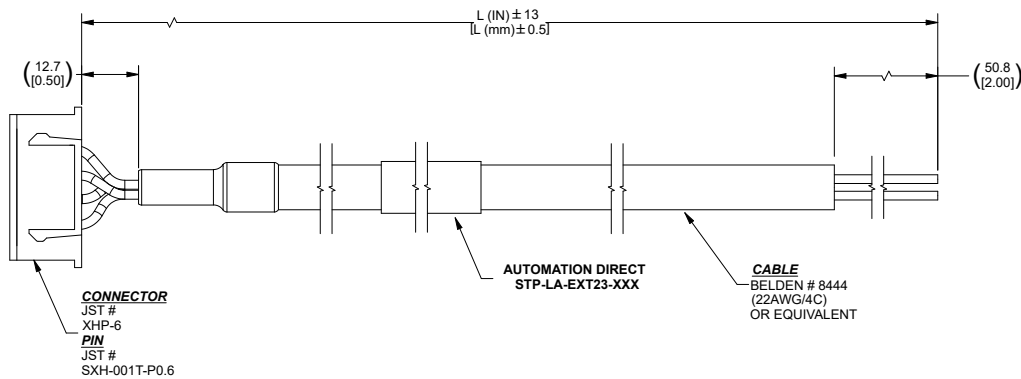

## SureStep® Linear Actuators Cables

Cables for SureStep Series Linear Actuators			
Part Number	Price	Description	Drawing
STP-LA-EXT17-006	\$23.00	SureStep extension cable, 6-pin (4-wire) connector to pigtail, 6ft cable length. For use with SureStep NEMA 17 STP-LE series linear actuators.	<a href="#">PDF</a>
STP-LA-EXT17-010	\$30.00	SureStep extension cable, 6-pin (4-wire) connector to pigtail, 10ft cable length. For use with SureStep NEMA 17 STP-LE series linear actuators.	<a href="#">PDF</a>
STP-LA-EXT17-020	\$49.00	SureStep extension cable, 6-pin (4-wire) connector to pigtail, 20ft cable length. For use with SureStep NEMA 17 STP-LE series linear actuators.	<a href="#">PDF</a>
STP-LA-EXT23-006	\$26.00	SureStep extension cable, 6-pin (4-wire) connector to pigtail, 6ft cable length. For use with SureStep NEMA 23 STP-LE series linear actuators.	<a href="#">PDF</a>
STP-LA-EXT23-010	\$34.00	SureStep extension cable, 6-pin (4-wire) connector to pigtail, 10ft cable length. For use with SureStep NEMA 23 STP-LE series linear actuators.	<a href="#">PDF</a>
STP-LA-EXT23-020	\$53.00	SureStep extension cable, 6-pin (4-wire) connector to pigtail, 20ft cable length. For use with SureStep NEMA 23 STP-LE series linear actuators.	<a href="#">PDF</a>

### STP-LA-EXT17-0xx Dimensions (mm [in])

PINOUT CHART		
PIN #	COLOR	WIRE
1	RED	A+
2	N/A	
3	YELLOW	A-
4	GREEN	B+
5	N/A	
6	BLACK	B-

CABLES		
CABLE PART #	LENGTH L (IN)	LENGTH L (mm)
STP-LA-EXT17-006	72	1828
STP-LA-EXT17-010	120	3048
STP-LA-EXT17-020	240	6096

### STP-LA-EXT23-0xx Dimensions (mm [in])

PINOUT CHART		
PIN #	COLOR	WIRE
1	RED	A+
2	N/A	
3	WHITE	A-
4	GREEN	B+
5	N/A	
6	BLACK	B-

CABLES		
CABLE PART #	LENGTH L (IN)	LENGTH L (mm)
STP-LA-EXT23-006	72	1828
STP-LA-EXT23-010	120	3048
STP-LA-EXT23-020	240	6096