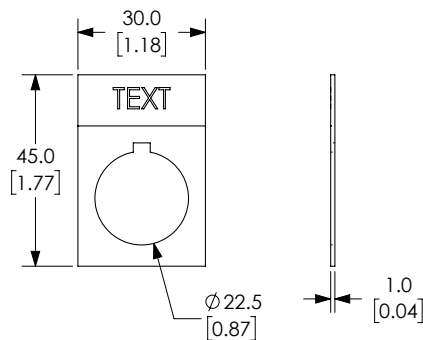

Note: Legend plate text is 3mm in height

ECX1690-R11

Dimensions: mm [inches]

22mm Metal Pilot Device Accessories

Legend plates

Aluminum legend plates for use with 22mm pilot devices. Black or red field with silver background. O-ring included.

Continued on next page

Note: Legend plate text is 3mm in height

Dimensions: mm [inches]

22mm Metal Pilot Device Accessories

ECX1670A-B48

ECX1670A-R11

Aluminum Legend Plates (continued)					
Legend	Color of Field	Text Color	Background Color	Part Number	Price
MAN OFF AUTO	Black	Black	Silver	ECX1670A-B47	\$3.50
MOTOR RUN	Black	Black	Silver	ECX1670A-B22	\$3.50
MOTOR STOP	Black	Black	Silver	ECX1670A-B23	\$3.50
OFF	Black	Black	Silver	ECX1670A-B34	\$3.50
OFF ON	Black	Black	Silver	ECX1670A-B16	\$3.50
ON	Black	Black	Silver	ECX1670A-B06	\$3.50
OPEN	Black	Black	Silver	ECX1670A-B07	\$3.50
OPEN OFF CLOSE	Black	Black	Silver	ECX1670A-B48	\$3.50
OPEN CLOSE	Black	Black	Silver	ECX1670A-B17	\$3.50
OUT	Black	Black	Silver	ECX1670A-B35	\$3.50
POWER ON	Black	Black	Silver	ECX1670A-B21	\$3.50
PULL ON PUSH OFF	Black	Black	Silver	ECX1670A-B50	\$3.50
RAISE	Black	Black	Silver	ECX1670A-B36	\$3.50
READY	Black	Black	Silver	ECX1670A-B37	\$3.50
RELEASE	Black	Black	Silver	ECX1670A-B54	\$3.50
RESET	Black	Black	Silver	ECX1670A-B38	\$3.50
RETRACT	Black	Black	Silver	ECX1670A-B52	\$3.50
REVERSE	Black	Black	Silver	ECX1670A-B08	\$3.50
RUN	Black	Black	Silver	ECX1670A-B09	\$3.50
SAFE RUN	Black	Black	Silver	ECX1670A-B45	\$3.50
START	Black	Black	Silver	ECX1670A-B10	\$3.50
STOP	Black	Black	Silver	ECX1670A-B11	\$3.50
STOP	Red	Red	Silver	ECX1670A-R11	\$3.50
TEST	Black	Black	Silver	ECX1670A-B39	\$3.50
TRANSFER	Black	Black	Silver	ECX1670A-B40	\$3.50
TRIP	Black	Black	Silver	ECX1670A-B41	\$3.50
UNCLAMP	Black	Black	Silver	ECX1670A-B42	\$3.50
UP	Black	Black	Silver	ECX1670A-B12	\$3.50
UP OFF DOWN	Black	Black	Silver	ECX1670A-B49	\$3.50
UP DOWN	Black	Black	Silver	ECX1670A-B18	\$3.50

Note: Legend plate text is 3mm in height

Dimensions: mm [inches]