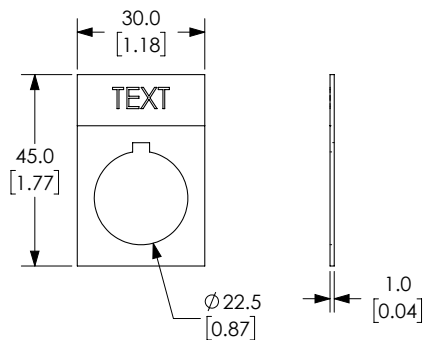

Dimensions: mm [inches]