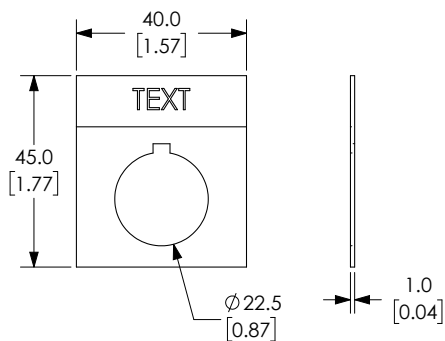

Note: Legend plate text is 3mm in height

Dimensions: mm [inches]

22mm Metal Pilot Device Accessories

ECX1680A-B17

ECX1680A-R03

Jumbo Aluminum Legend Plates					
Legend	Color of Field	Text Color	Background Color	Part Number	Price
Blank Plate	Black	-	Silver	ECX1680A-B	\$4.00
Blank Plate	Red	-	Silver	ECX1680A-R	\$4.00
EMERG. STOP	Red	Red	Silver	ECX1680A-R03	\$4.00
HAND OFF AUTO	Black	Black	Silver	ECX1680A-B20	\$4.00
JOG	Black	Black	Silver	ECX1680A-B05	\$4.00
OFF ON	Black	Black	Silver	ECX1680A-B16	\$4.00
OPEN CLOSE	Black	Black	Silver	ECX1680A-B17	\$4.00
POWER ON	Black	Black	Silver	ECX1680A-B21	\$4.00
START	Black	Black	Silver	ECX1680A-B10	\$4.00
STOP	Red	Red	Silver	ECX1680A-R11	\$4.00

Note: Legend plate text is 3mm in height

Dimensions: mm [inches]