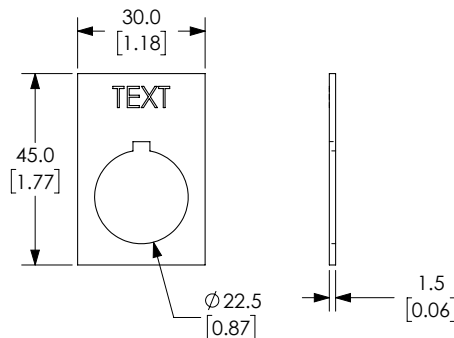

Note: Legend plate text is 3mm in height

Dimensions: mm [inches]

22mm Plastic Pilot Device Accessories

ECX1690-B16

Jumbo Plastic Legend Plates			
Legend	Color of Field	Part Number	Price
Blank Plate	Black	ECX1690-B	\$3.50
Blank Plate	Red	ECX1690-R	\$3.50
EMERG. STOP	Red	ECX1690-R03	\$3.50
HAND-OFF-AUTO	Black	ECX1690-B20	\$3.50
JOG	Black	ECX1690-B05	\$3.50
OFF-ON	Black	ECX1690-B16	\$3.50
OPEN-CLOSE	Black	ECX1690-B17	\$3.50
POWER ON	Black	ECX1690-B21	\$3.50
START	Black	ECX1690-B10	\$3.50
STOP	Red	ECX1690-R11	\$3.50

Note: Legend plate text is 3mm in height

ECX1690-R11

Dimensions: mm [inches]

22mm Metal Pilot Device Accessories

Legend plates

Aluminum legend plates for use with 22mm pilot devices. Black or red field with silver background. O-ring included.

Note: Legend plate text is 3mm in height

Dimensions: mm [inches]

22mm Metal Pilot Device Accessories

ECX1680A-B17

ECX1680A-R03

Jumbo Aluminum Legend Plates					
Legend	Color of Field	Text Color	Background Color	Part Number	Price
Blank Plate	Black	-	Silver	ECX1680A-B	\$4.00
Blank Plate	Red	-	Silver	ECX1680A-R	\$4.00
EMERG. STOP	Red	Red	Silver	ECX1680A-R03	\$4.00
HAND OFF AUTO	Black	Black	Silver	ECX1680A-B20	\$4.00
JOG	Black	Black	Silver	ECX1680A-B05	\$4.00
OFF ON	Black	Black	Silver	ECX1680A-B16	\$4.00
OPEN CLOSE	Black	Black	Silver	ECX1680A-B17	\$4.00
POWER ON	Black	Black	Silver	ECX1680A-B21	\$4.00
START	Black	Black	Silver	ECX1680A-B10	\$4.00
STOP	Red	Red	Silver	ECX1680A-R11	\$4.00

Note: Legend plate text is 3mm in height

Dimensions: mm [inches]