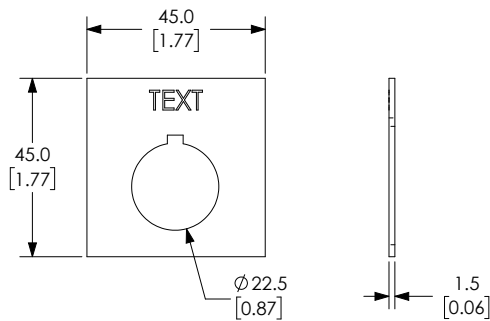

Note: Legend plate text is 3mm in height

Dimensions: mm [inches]

22mm Plastic Pilot Device Accessories

ECX1690-B16

Jumbo Plastic Legend Plates			
Legend	Color of Field	Part Number	Price
Blank Plate	Black	ECX1690-B	\$3.50
Blank Plate	Red	ECX1690-R	\$3.50
EMERG. STOP	Red	ECX1690-R03	\$3.50
HAND-OFF-AUTO	Black	ECX1690-B20	\$3.50
JOG	Black	ECX1690-B05	\$3.50
OFF-ON	Black	ECX1690-B16	\$3.50
OPEN-CLOSE	Black	ECX1690-B17	\$3.50
POWER ON	Black	ECX1690-B21	\$3.50
START	Black	ECX1690-B10	\$3.50
STOP	Red	ECX1690-R11	\$3.50

Note: Legend plate text is 3mm in height

ECX1690-R11

Dimensions: mm [inches]

22mm Metal Pilot Device Accessories

Legend plates

Aluminum legend plates for use with 22mm pilot devices. Black or red field with silver background. O-ring included.

Note: Legend plate text is 3mm in height

Dimensions: mm [inches]