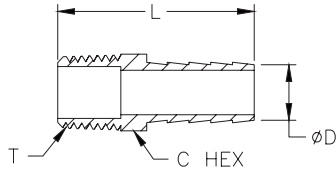

**Note: Actual product dimensions and appearance may vary**

HydroMode™ Lead Free Brass Straight Barb Fitting								
Inch Sizes - dimensions in inches [mm]								
Part No.	Price	Description	Parts Per Pkg	Weight	T	L	ØD	C Hex
<b>NLBHB-316-18N</b>	\$9.00	Straight barb, 3/16 inch hose to 1/8 inch male NPT	3	0.1	1/8	1.27 [32.1]	0.20 [5.1]	0.44 [11.1]
<b>NLBHB-14-18N</b>	\$8.75	Straight barb, 1/4 inch hose to 1/8 inch male NPT	3	0.1	1/8	1.43 [36.3]	0.24 [6.1]	0.44 [11.1]
<b>NLBHB-14-14N</b>	\$5.50	Straight barb, 1/4 inch hose to 1/4 inch male NPT	3	0.1	1/4	1.69 [42.9]	0.24 [6.1]	0.56 [14.3]
<b>NLBHB-516-18N</b>	\$11.50	Straight barb, 5/16 inch hose to 1/8 inch male NPT	3	0.1	1/8	1.40 [35.6]	0.29 [7.4]	0.44 [11.1]
<b>NLBHB-516-14N</b>	\$11.75	Straight barb, 5/16 inch hose to 1/4 inch male NPT	3	0.1	1/4	1.43 [36.3]	0.29 [7.4]	0.56 [14.3]
<b>NLBHB-38-14N</b>	\$10.50	Straight barb, 3/8 inch hose to 1/4 inch male NPT	3	0.1	1/4	1.63 [41.5]	0.36 [9.2]	0.56 [14.3]
<b>NLBHB-38-38N</b>	\$15.50	Straight barb, 3/8 inch hose to 3/8 inch male NPT	3	0.2	3/8	1.52 [38.6]	0.36 [9.2]	0.69 [17.5]
<b>NLBHB-38-12N</b>	\$29.00	Straight barb, 3/8 inch hose to 1/2 inch male NPT	3	0.2	1/2	1.61 [40.9]	0.36 [9.2]	0.88 [22.2]
<b>NLBHB-12-14N</b>	\$17.50	Straight barb, 1/2 inch hose to 1/4 inch male NPT	3	0.2	1/4	1.64 [41.8]	0.48 [12.3]	0.56 [14.3]
<b>NLBHB-12-38N</b>	\$16.50	Straight barb, 1/2 inch hose to 3/8 inch male NPT	3	0.2	3/8	1.74 [44.1]	0.48 [12.3]	0.69 [17.5]
<b>NLBHB-12-12N</b>	\$23.00	Straight barb, 1/2 inch hose to 1/2 inch male NPT	3	0.3	1/2	1.80 [45.7]	0.48 [12.3]	0.88 [22.2]
<b>NLBHB-58-12N</b>	\$29.00	Straight barb, 5/8 inch hose to 1/2 inch male NPT	3	0.3	1/2	1.84 [46.7]	0.60 [15.3]	0.88 [22.2]
<b>NLBHB-34-12N</b>	\$33.00	Straight barb, 3/4 inch hose to 1/2 inch male NPT	3	0.3	1/2	1.78 [45.2]	0.73 [18.5]	0.88 [22.2]
<b>NLBHB-34-34N</b>	\$48.00	Straight barb, 3/4 inch hose to 3/4 inch male NPT	3	0.4	3/4	1.90 [48.3]	0.73 [18.5]	1.06 [27.0]