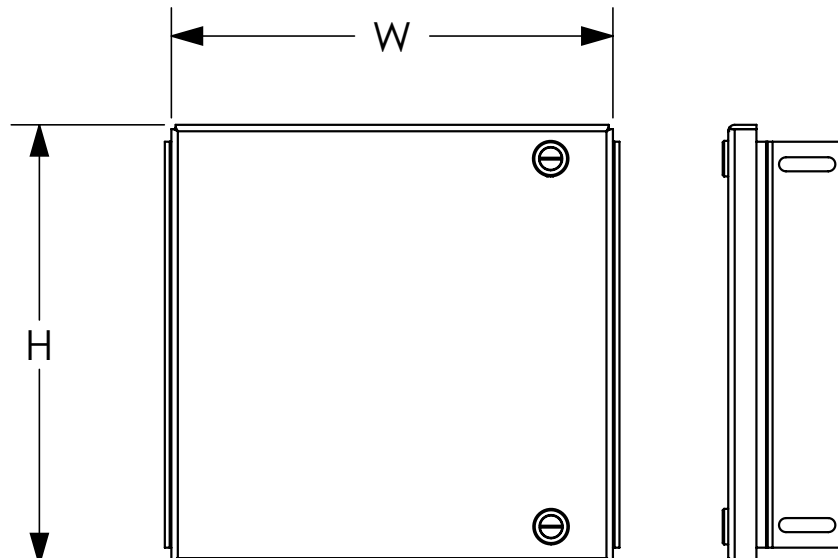

## Construction

- Hinged panel allows access to internally mounted equipment.
- 12-gauge steel panel included.
- Slotted 1/4-turn latches provide closure.
- Adding optional locking 1/4-turn latches (Part Number EQTRL) convert this to a dead front panel.
- Complete with 4- 6 in [102-152 mm] depth adjustment channels.
- Hardware kit maintains UL, CSA and NEMA ratings when field installed.
- Finished in RAL9003 white powder coat.

Note: Dimensions in inches [millimeters].

## Dimensions