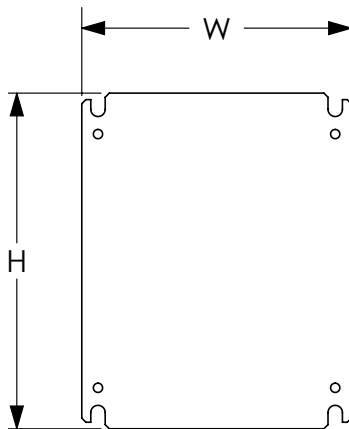

Dimensions

Subpanels for Eclipse Series Hammond Enclosures					
Painted	Price	Galvanized	Price	Dimensions HxW	Drawing Link
EP1210	$17.25	EPG1210	$17.75	10.17 x 8.17 [258 x 208]	PDF
EP1212	$17.25	EPG1212	$13.25	10.17 x 10.17 [258 x 258]	PDF
EP1224	$54.00	EPG1224	$54.00	10.17 x 22.17 [258 x 563]	PDF
EP1612	$22.50	EPG1612	$17.00	14.17 x 10.17 [360 x 258]	PDF
EP1616	$43.00	EPG1616	$43.00	14.17 x 14.17 [360 x 360]	PDF
EP1620	$49.50	EPG1620	$49.50	14.17 x 18.17 [360 x 462]	PDF
EP2012	$40.00	EPG2012	$49.50	18.17 x 10.17 [462 x 258]	PDF
EP2016	$49.50	EPG2016	$49.50	18.17 x 14.17 [462 x 360]	PDF
EP2020	$59.00	EPG2020	$59.00	18.17 x 18.17 [462 x 462]	PDF
EP2024	$76.00	EPG2024	$76.00	18.17 x 22.17 [462 x 563]	PDF
EP2412	$54.00	EPG2412	$54.00	22.17 x 10.17 [563 x 258]	PDF
EP2416	$59.00	EPG2416	$59.00	22.17 x 14.17 [563 x 360]	PDF
EP2420	$76.00	EPG2420	$76.00	22.17 x 18.17 [563 x 462]	PDF
EP2424	$88.00	EPG2424	$88.00	22.17 x 22.17 [563 x 563]	PDF
EP2430	$110.00	EPG2430	$110.00	22.17 x 28.17 [563 x 716]	PDF
EP2442	$150.00	EPG2442	$150.00	22.17 x 40.17 [563 x 1020]	PDF
EP2448	$169.00	EPG2448	$169.00	22.17 x 46.17 [563 x 1173]	PDF
EP3012	$67.00	EPG3012	$67.00	28.17 x 10.17 [716 x 258]	PDF
EP3016	$81.00	EPG3016	$81.00	28.17 x 14.17 [716 x 360]	PDF
EP3020	$95.00	EPG3020	$95.00	28.17 x 18.17 [716 x 462]	PDF
EP3024	$110.00	EPG3024	$110.00	28.17 x 22.17 [716 x 563]	PDF
EP3030	$144.00	EPG3030	$144.00	28.17 x 28.17 [716 x 716]	PDF
EP3036	$167.00	EPG3036	$167.00	28.17 x 34.17 [716 x 868]	PDF
EP3042	$195.00	EPG3042	$195.00	28.17 x 40.17 [716 x 1020]	PDF
EP3048	$219.00	EPG3048	$219.00	28.17 x 46.17 [716 x 1173]	PDF
EP3060	$265.00	EPG3060	$265.00	28.17 x 58.17 [716 x 1478]	PDF
EP3624	$128.00	EPG3624	$128.00	34.17 x 22.17 [868 x 563]	PDF
EP3630	$167.00	EPG3630	$167.00	34.17 x 28.17 [868 x 716]	PDF
EP3636	$195.00	EPG3636	$195.00	34.17 x 34.17 [868 x 868]	PDF
EP3642	$227.00	EPG3642	$227.00	34.17 x 40.17 [868 x 1020]	PDF
EP3648	$250.00	EPG3648	$250.00	34.17 x 46.17 [868 x 1173]	PDF
EP3660	$306.00	EPG3660	$306.00	34.17 x 58.17 [868 x 1478]	PDF
EP4224	$148.00	EPG4224	$147.00	40.17 x 22.17 [1020 x 563]	PDF
EP4230	$195.00	EPG4230	$195.00	40.17 x 28.17 [1020 x 716]	PDF
EP4236	$227.00	EPG4236	$227.00	40.17 x 34.17 [1020 x 868]	PDF
EP4824	$169.00	EPG4824	$169.00	46.17 x 22.17 [1173 x 563]	PDF
EP4830	$212.00	EPG4830	$212.00	46.17 x 28.17 [1173 x 716]	PDF
EP4836	$250.00	EPG4836	$250.00	46.17 x 34.17 [1173 x 868]	PDF
EP4848	$302.00	EPG4848	$302.00	46.17 x 46.17 [1173 x 1173]	PDF
EP6036	$306.00	EPG6036	$306.00	58.17 x 34.17 [1478 x 868]	PDF
EP7230	$332.00	EPG7230	$332.00	70.17 x 28.17 [1782 x 716]	PDF
EP7236	$366.00	EPG7236	$368.00	70.17 x 34.17 [1782 x 868]	PDF

Note: Dimensions in inches [millimeters].