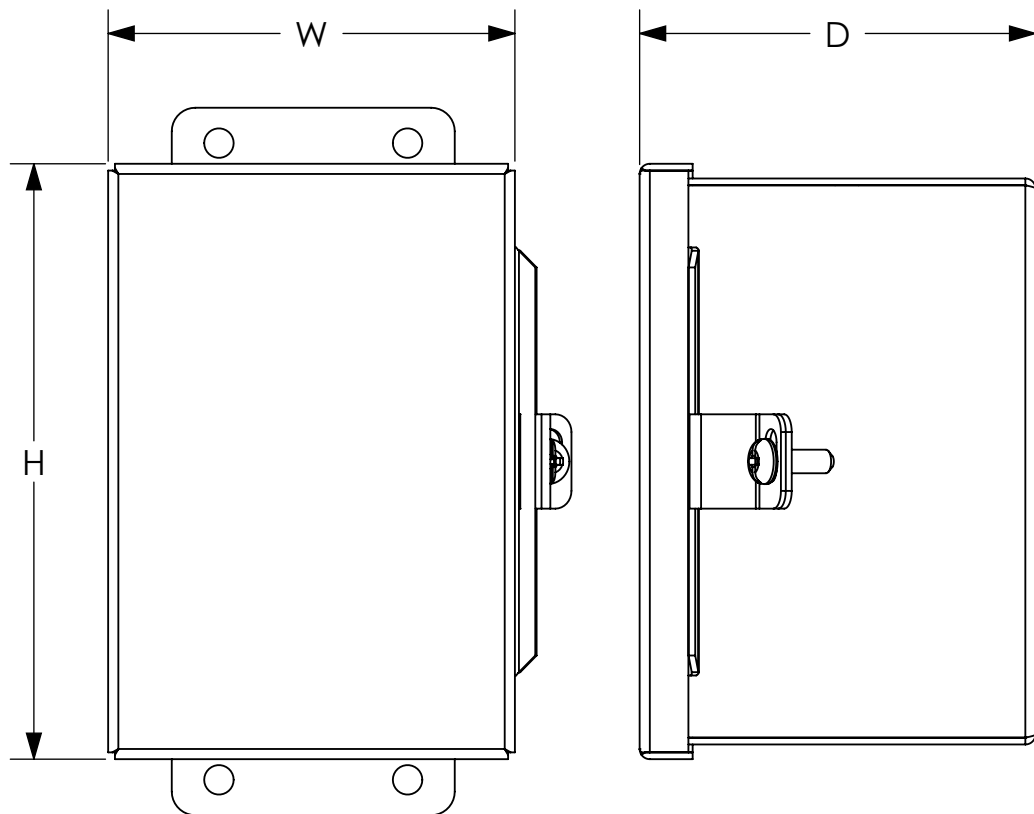

Note: Dimensions in inches [millimeters].

NEMA 3R, 4, 4X, 12 and 13 Stainless Steel Single-Door Wall Mount

Shipping Schedule	
Same day	1 - 15 days
Color indicates shipping lead time in business days.	

NEMA 3R, 4, 4X , 12 and 13 Stainless Steel Single-Door Wall Mount				
Enclosures		Optional Subpanels		
304 Stainless Steel	316 Stainless Steel	Aluminum	Galvanized	Stainless
1414N4PHSSC4	1414N4PHS16C4	14A0503	14G0503	14R0503SS
1414N4PHSSE	1414N4PHS16E	14A0505	14G0505	14R0505SS
1414N4PHSSG	1414N4PHS16G	14A0705	14G0705	14R0705SS
1414N4PHSSG4	1414N4PHS16G4	14A0705	14G0705	14R0705SS
1414N4PHSSI	1414N4PHS16I	14A0907	14G0907	14R0907SS
1414N4PHSSK	1414N4PHS16K	14A1109	14G1109	14R1109SS
1414N4PHSSK6	1414N4PHS16K6	14A1109	14G1109	14R1109SS
1414N4PHSSL6	1414N4PHS16L6	14A1111	14G1111	14R1111SS
1414N4PHSSM6	1414N4PHS16M6	14A1311	14G1311	14R1311SS
1414N4PHSSM8	1414N4PHS16M8	14A1311	14G1311	14R1311SS
1414N4PHSSO6	1414N4PHS16O6	14A1513	14G1513	14R1513SS
1414N4PHSSO10	1414N4PHS16O10	14A1513	14G1513	14R1513SS

NEMA 3R, 4, 4X, 12 and 13 Stainless Steel Single-Door Wall Mount

Dimensions

See our website: www.AutomationDirect.com for complete engineering drawings.