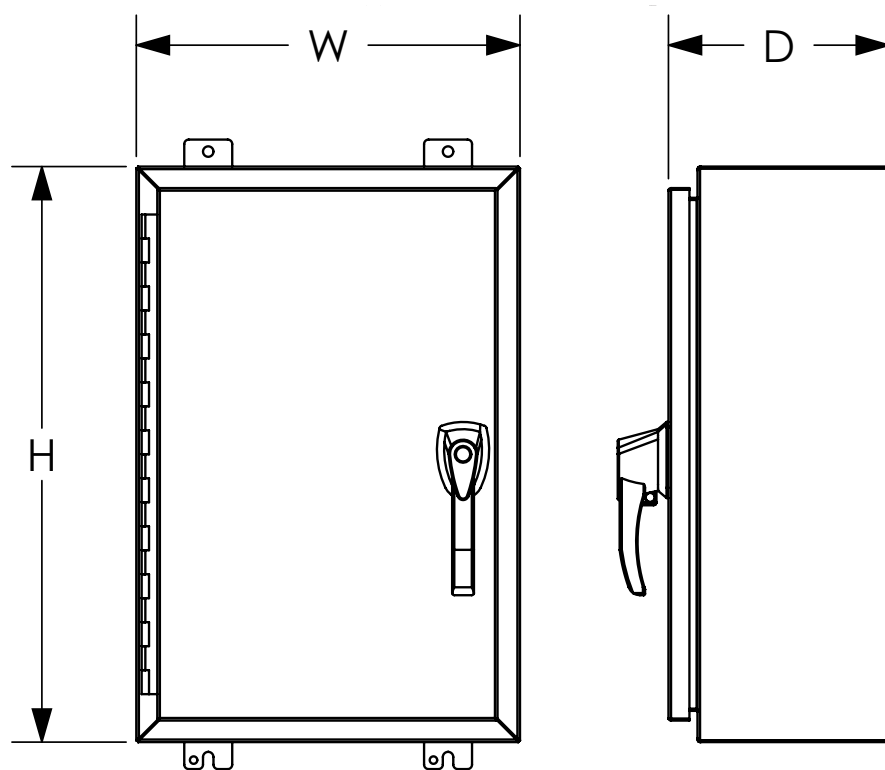

Dimensions

See our website: www.AutomationDirect.com for complete engineering drawings.