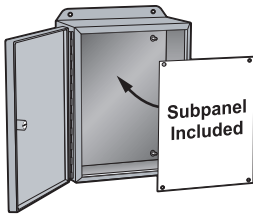

Construction

- Body and cover are formed from 16 gauge steel.
- Smooth, continuously welded seams without knockouts, cutouts, or holes.
- Formed lip on enclosure to exclude flowing liquids and contaminants.
- 14 gauge welded mounting brackets
- Continuously hinged cover has 304 stainless steel hinges and provides 180° opening.
- Door latches feature the added safety of 1/4-turn slot requiring use of tool for opening.
- 1/4-turn latches formed from black zinc diecast.
- Seamless poured-in-place gasket.

Finish

- Cover and enclosure are finished with a recoatable powder inside and out with choice of smooth ANSI 61 Gray (GY) or textured RAL7035 light gray (LG).
- Included subpanels are unpainted galvanized steel.

Listings

- UL 508A Type 3R, 4, 12 and 13 [UL File E65324]
- CSA Type 3R, 4, 12 and 13 [CSA File LR21001]
- Complies with
  - NEMA Type 3R, 4, 12 and 13
  - IEC 60529, IP66