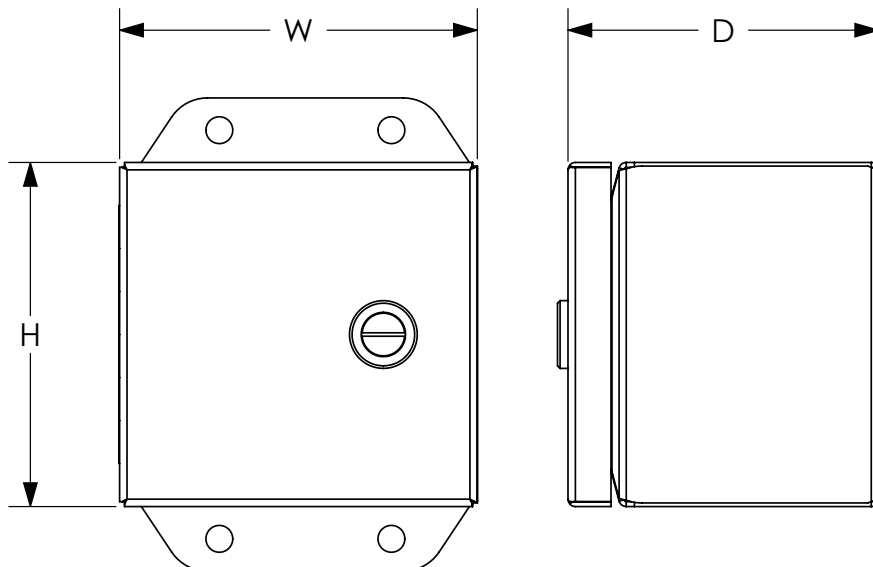

Dimensions

See our website: www.AutomationDirect.com for complete engineering drawings.