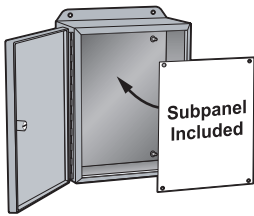

Eclipse Junior Series NEMA 3R, 4, 4X, 12 and 13 Stainless Steel Single-Door Wall Mount with 1/4-Turn Latch

Shipping Schedule	
Same day	1 - 15 days
Color indicates shipping lead time in business days.	

Applications

- Designed for use as instrument enclosures, electric, hydraulic or pneumatic control housings, electrical junction boxes or terminal wiring enclosures.
- Provides protection where equipment may be hosed down or otherwise be very wet, or in specific applications where corrosion may be a problem.
- For high temperature applications, a gasket retainer may be required, please refer to factory.

Construction

- Body and cover are formed from 16 gauge steel.
- Smooth, continuously welded seams without knockouts, cutouts, or holes.
- Formed lip on enclosure to exclude flowing liquids and contaminants.
- 1/4 gauge welded brackets provide for enclosure mounting.
- Continuously hinged cover has stainless steel hinges and provides 180° opening.
- Door latches feature the added safety of 1/4-turn slot requiring use of tool for opening.
- 1/4-turn latches formed from 316 stainless steel.

- Seamless poured-in-place gasket.
- Models larger than 4x4in include a removable 14 gauge galvanized subpanel.
- Tapped studs are provided for mounting subpanels.
- A bonding stud is provided on the door, and a grounding stud is provided on the enclosure.
- Grounding and subpanel mounting hardware provided.