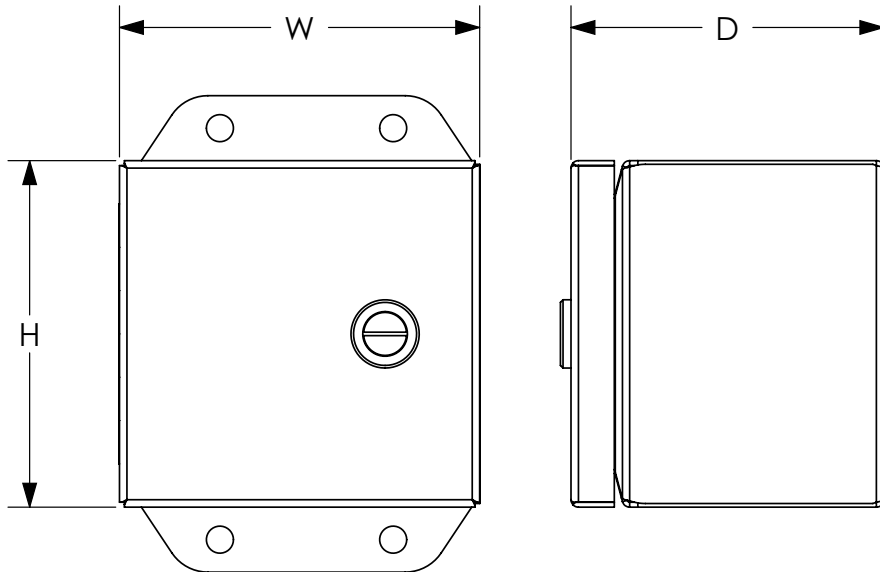

Note: Dimensions in inches [millimeters].

Continued on next page

Eclipse Junior Series NEMA 3R, 4, 4X, 12 and 13 Stainless Steel Single-Door Wall Mount with 1/4-Turn Latch

Continued from previous page

Eclipse Junior Series NEMA 3R, 4, 4X, 12 and 13 Stainless Steel Single-Door Wall Mount with 1/4-Turn Latch									
Enclosures					Included Subpanel	Subpanel HxW	Optional Subpanels		
304 Stainless	Price	316 Stainless	Price	Enclosure Size HxWxD			Steel	Aluminum	Stainless
EJ14126SS	\$370.00	EJ14126S16	\$466.00	14.00 x 12.16 x 6.59 [356 x 309 x 167]	14G1311	12.75 x 10.88in	14R1311	14A1311	14R1311SS
EJ14128SS	\$401.00	EJ14128S16	\$505.00	14.00 x 12.16 x 8.59 [356 x 309 x 218]	14G1311	12.75 x 10.88in	14R1311	14A1311	14R1311SS
EJ16146SS	\$441.00	EJ16146S16	\$536.00	16.00 x 14.16 x 6.59 [406 x 360 x 167]	14G1513	14.75 x 12.88in	14R1513	14A1513	14R1513SS
EJ16148SS	\$479.00	EJ16148S16	\$603.00	16.00 x 14.16 x 8.59 [406 x 360 x 218]	14G1513	14.75 x 12.88in	14R1513	14A1513	14R1513SS
EJ161410SS	\$498.00	EJ161410S16	\$622.00	16.00 x 14.16 x 10.59 [406 x 360 x 269]	14G1513	14.75 x 12.88in	14R1513	14A1513	14R1513SS

Note: Dimensions in inches [millimeters].

Dimensions

See our website: www.AutomationDirect.com for complete engineering drawings.